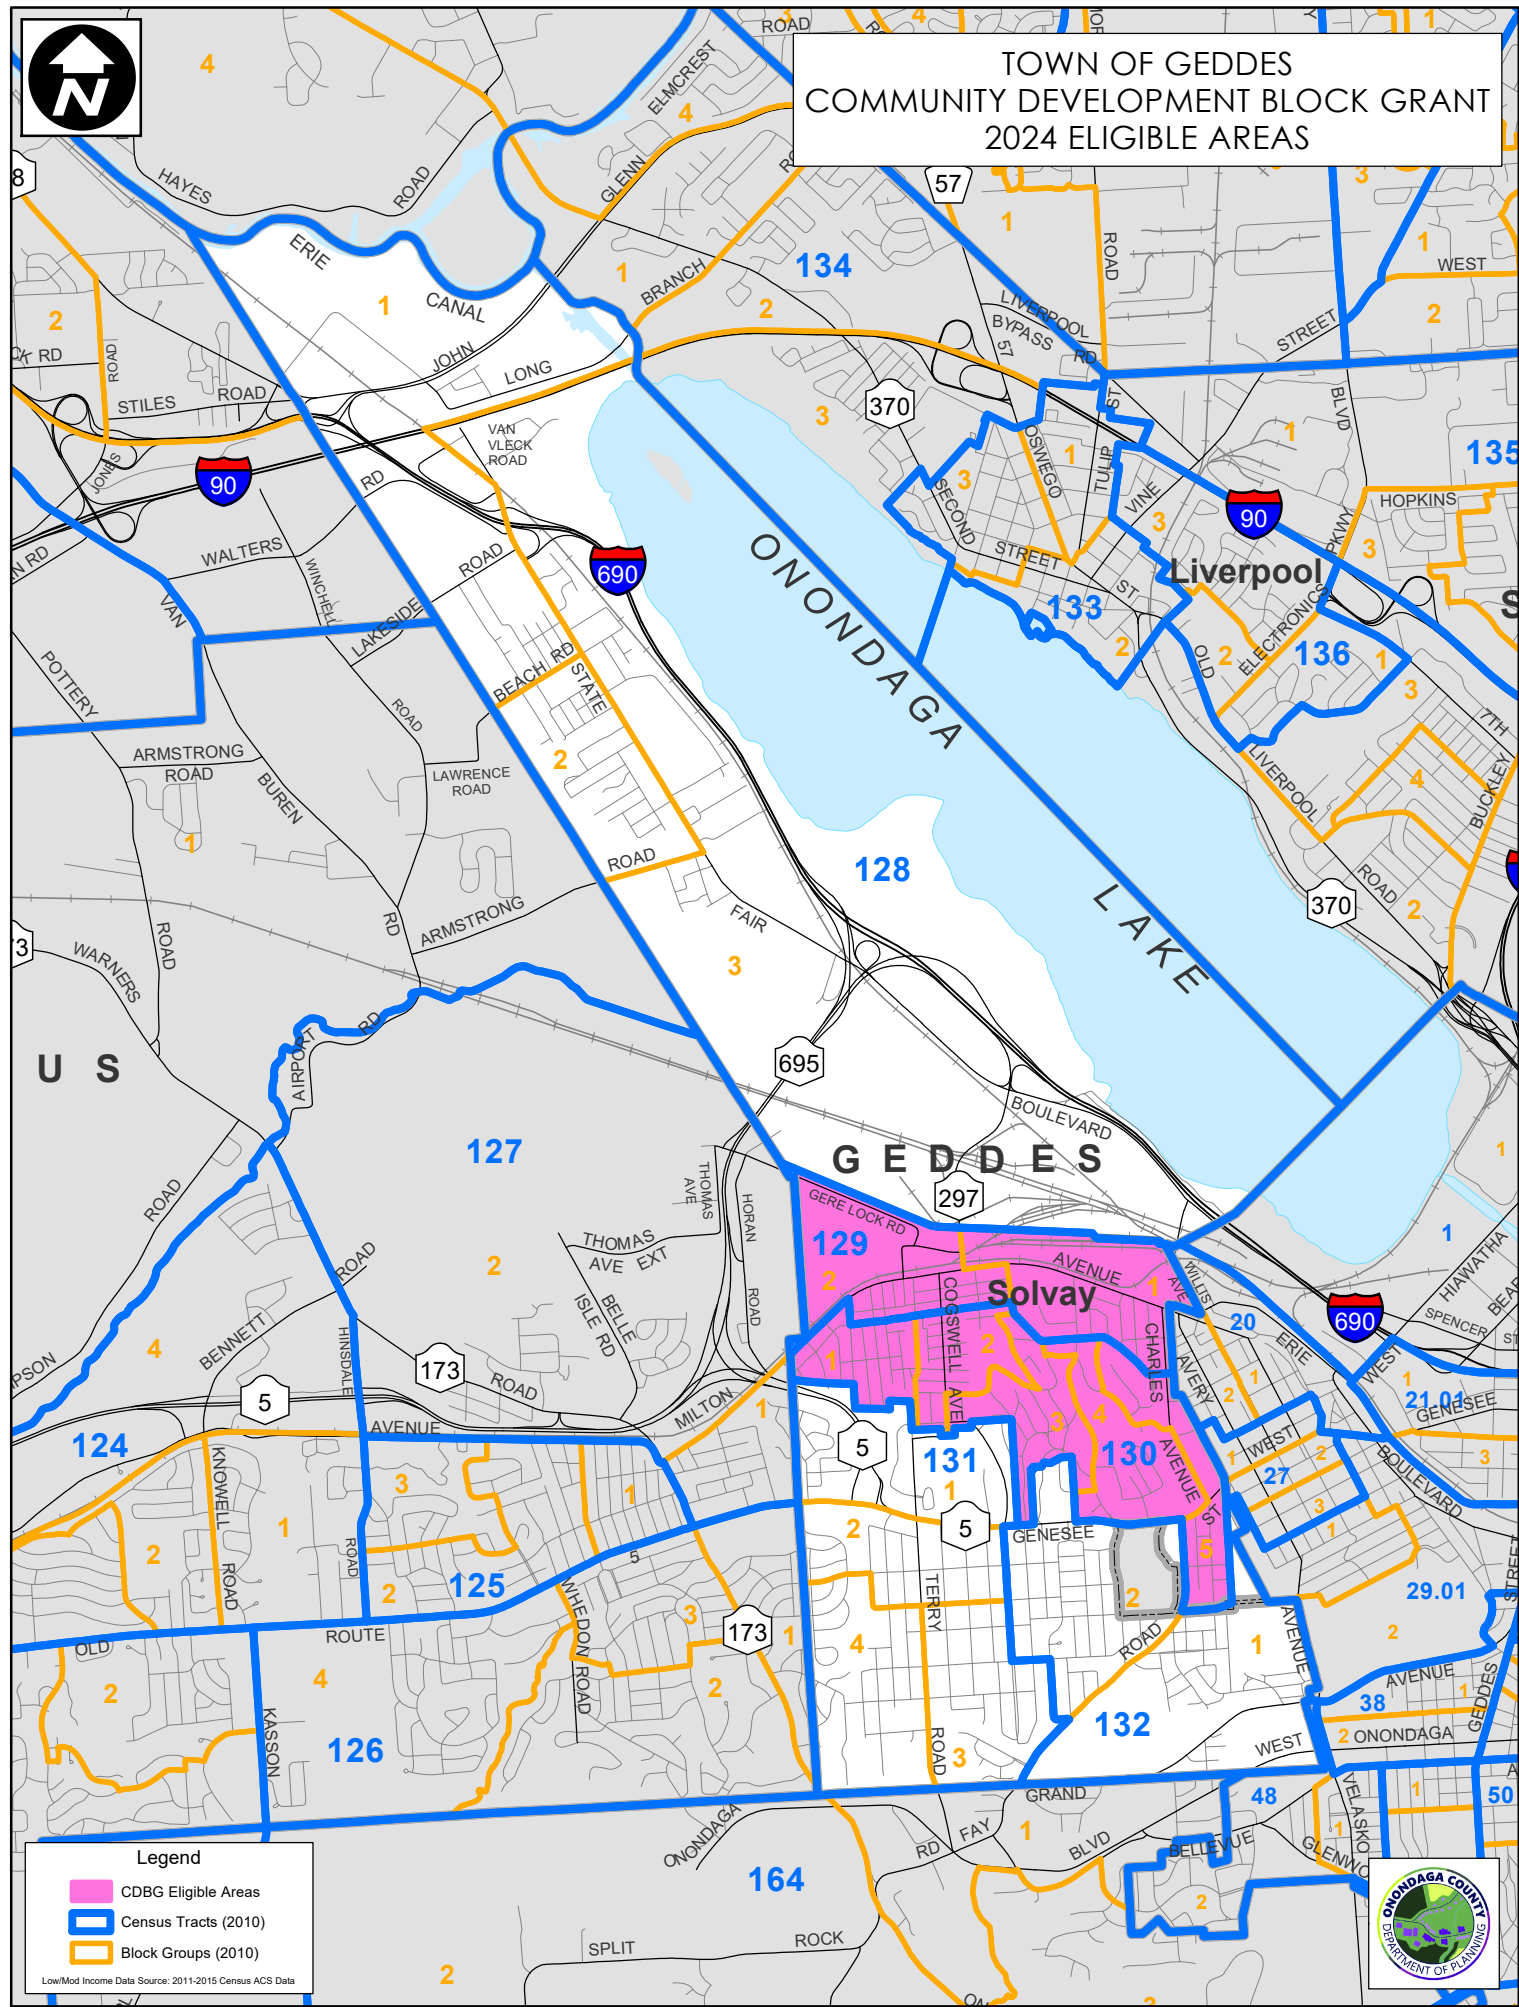

# TOWN OF GEDDES COMMUNITY DEVELOPMENT BLOCK GRANT 2024 ELIGIBLE AREAS

**Legend**

- CDBG Eligible Areas
- Census Tracts (2010)
- Block Groups (2010)

Low/Mod Income Data Source: 2011-2015 Census ACS Data