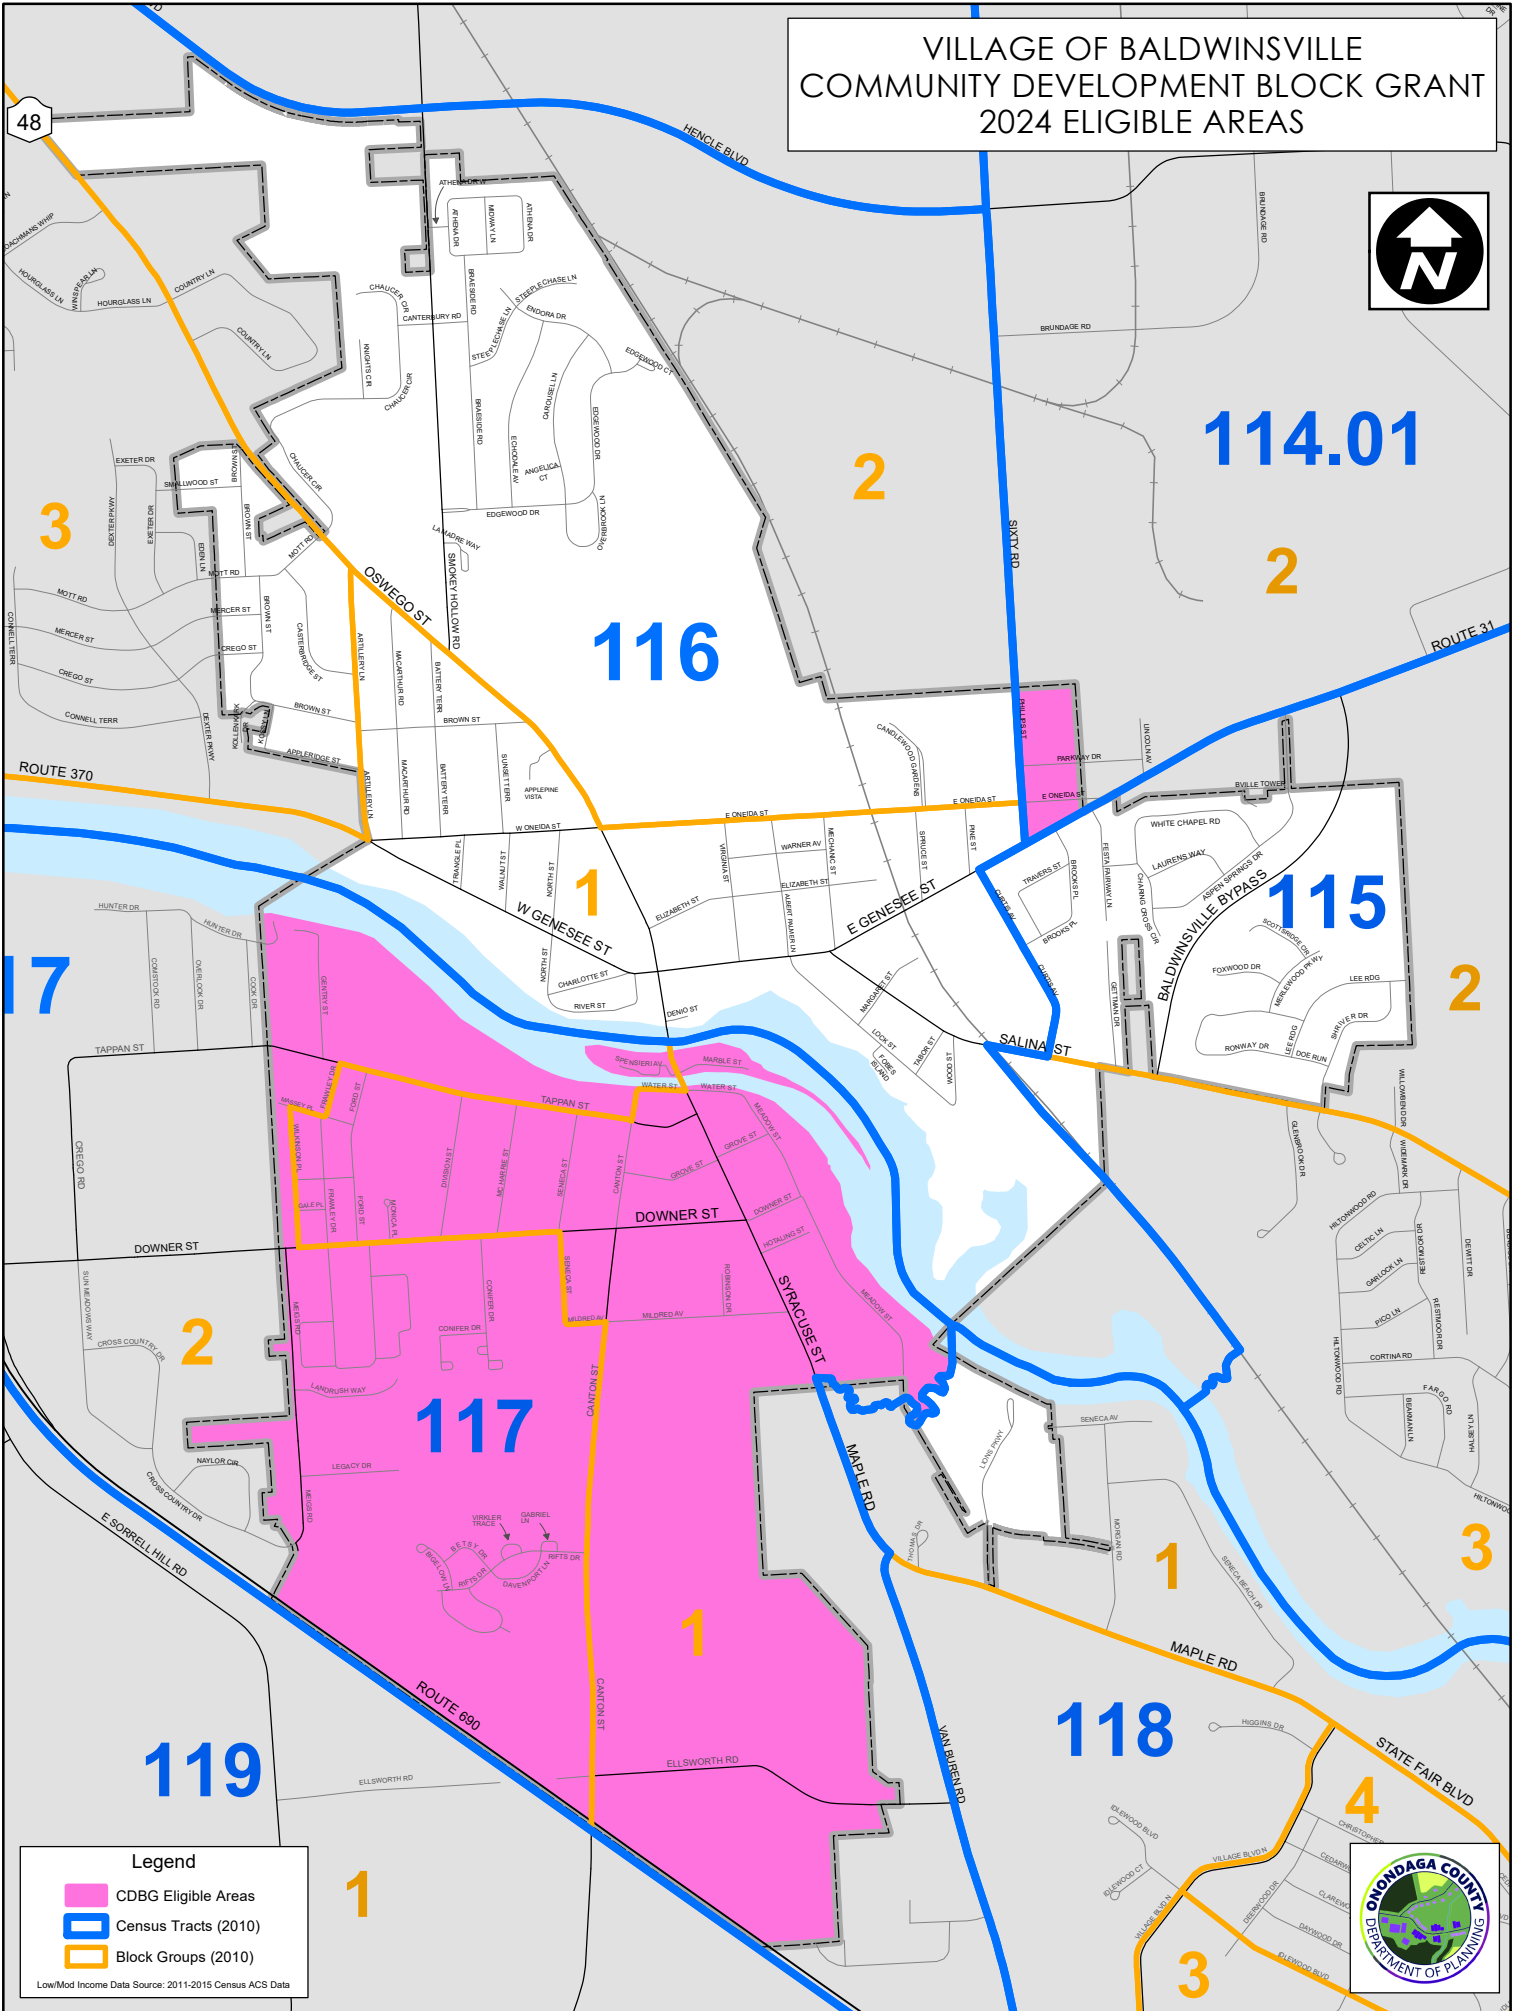

VILLAGE OF BALDWINSVILLE COMMUNITY DEVELOPMENT BLOCK GRANT 2024 ELIGIBLE AREAS

Legend

- CDBG Eligible Areas
- Census Tracts (2010)
- Block Groups (2010)

Low/Mod Income Data Source: 2011-2015 Census ACS Data