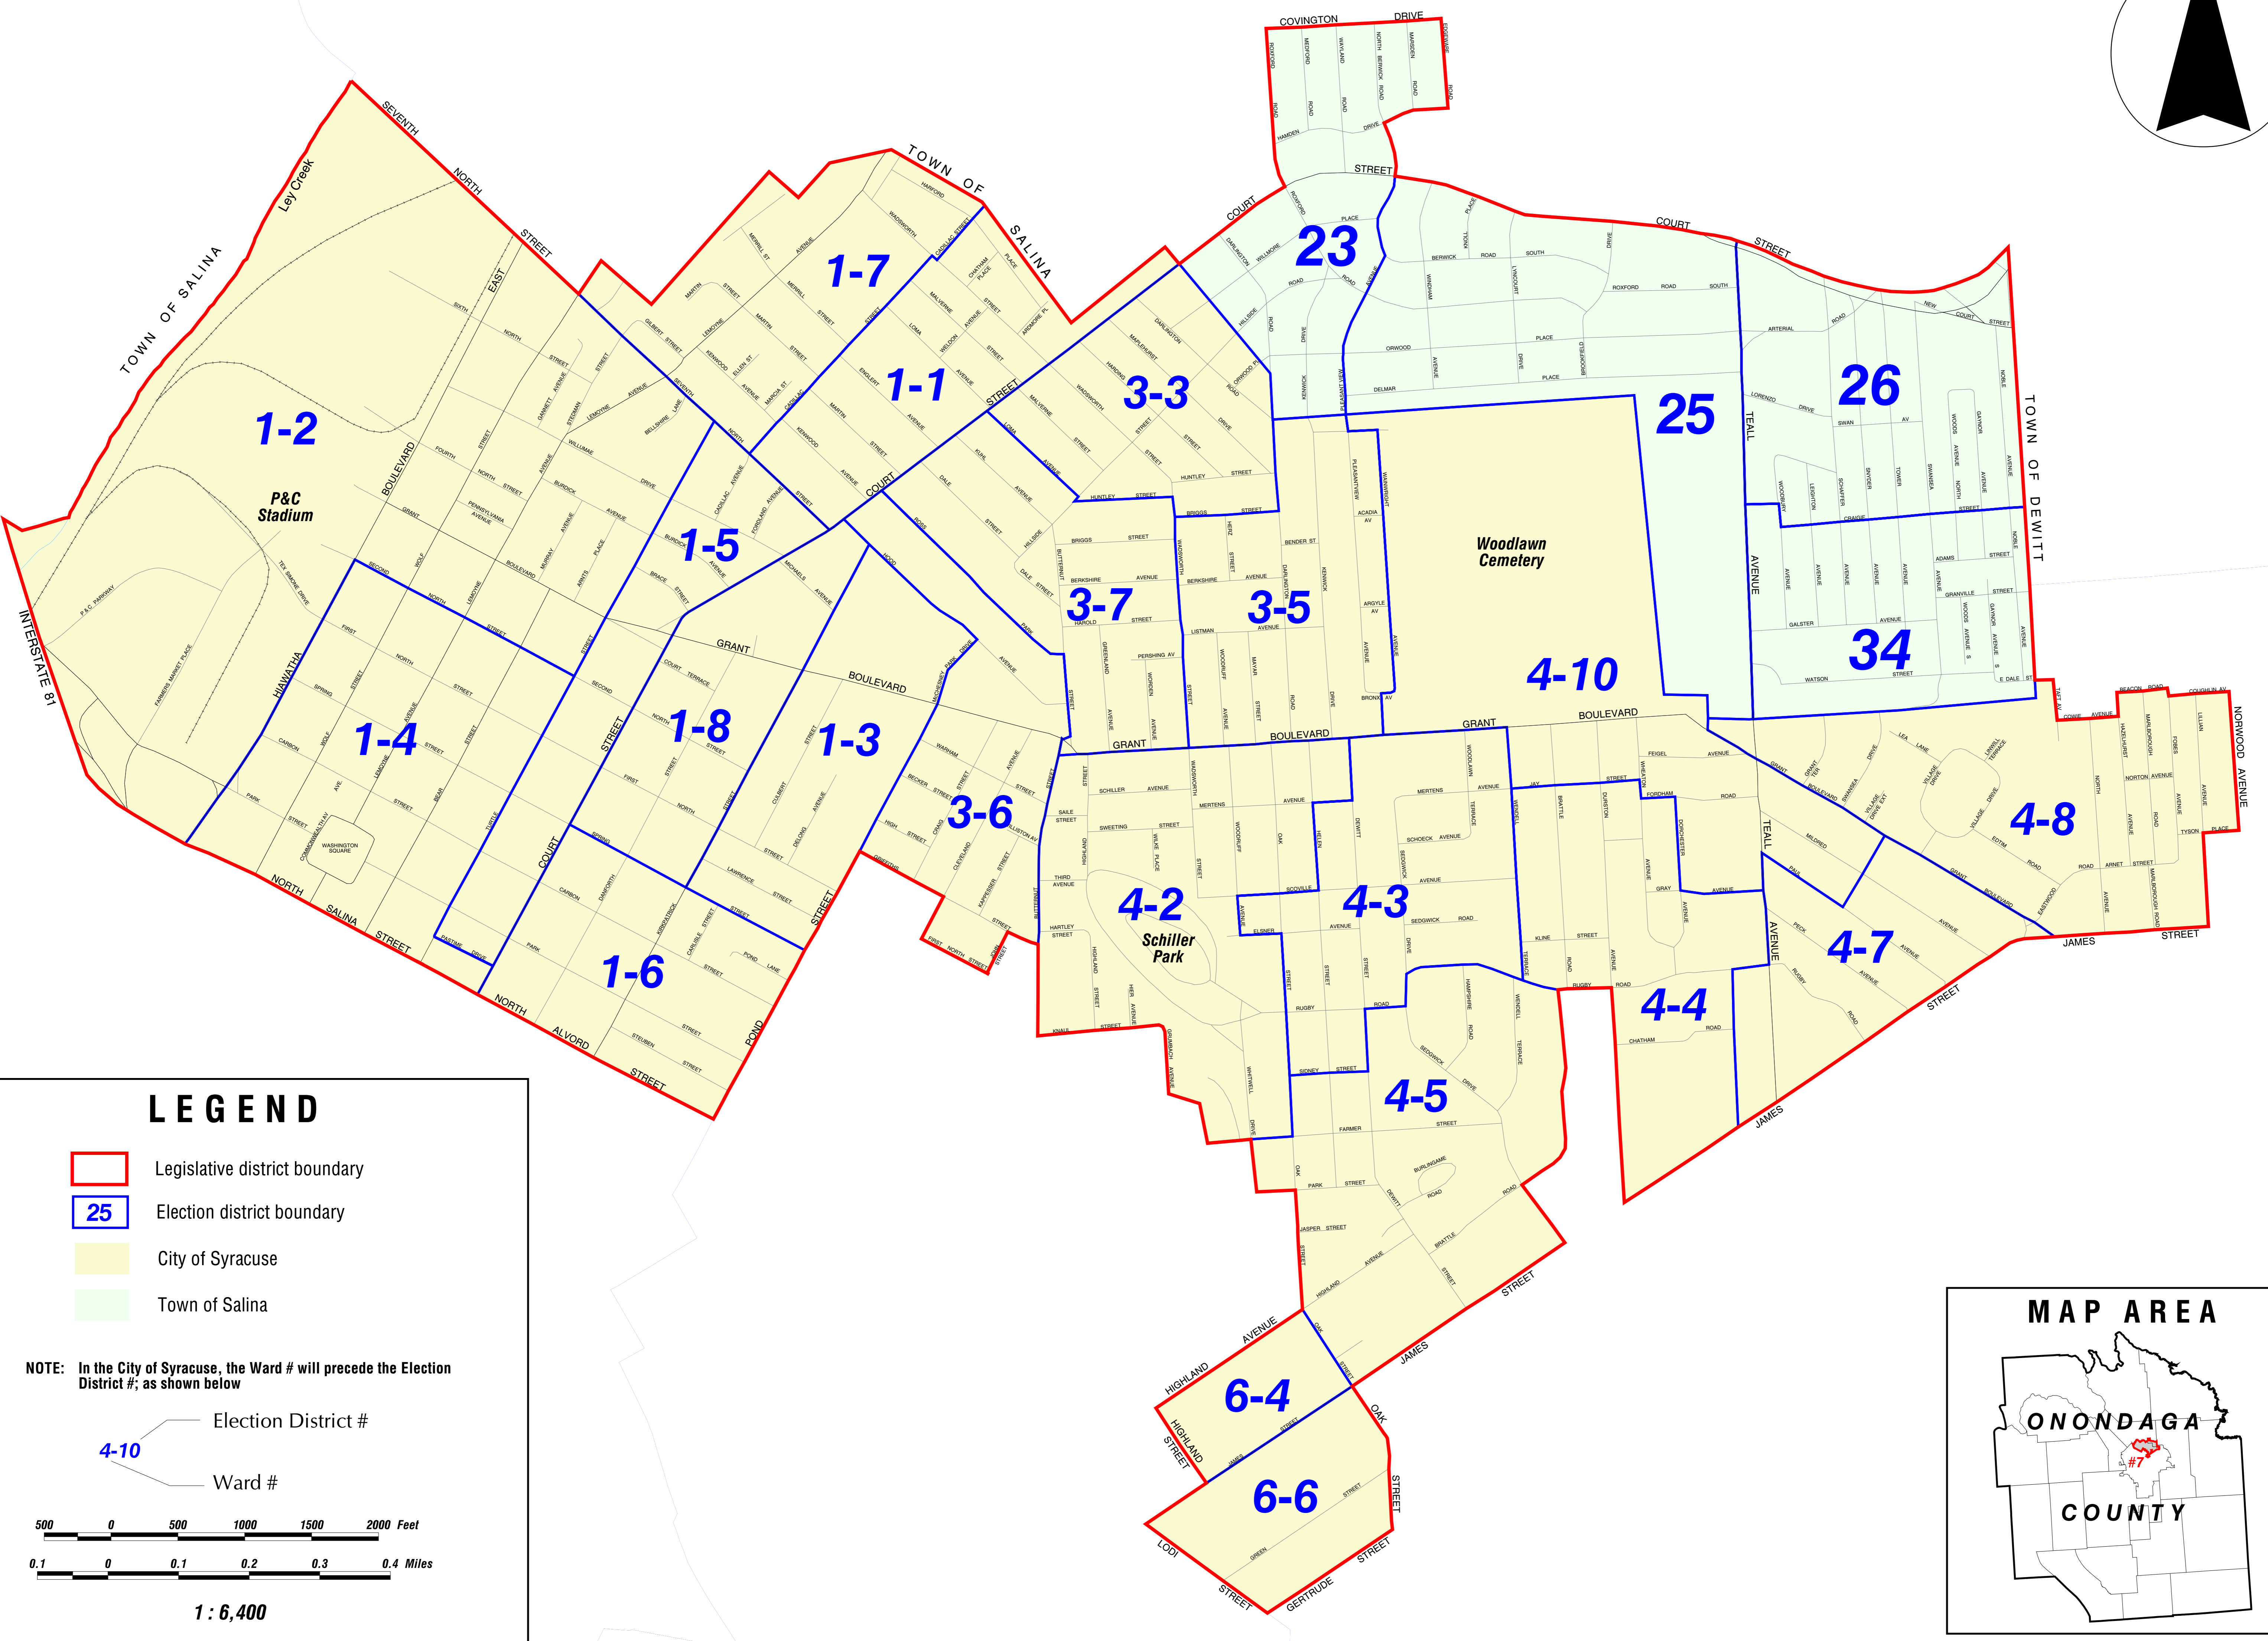

ONONDAGA COUNTY LEGISLATIVE DISTRICT #7

LEGEND

- Legislative district boundary
- Election district boundary
- City of Syracuse
- Town of Salina

NOTE: In the City of Syracuse, the Ward # will precede the Election District #; as shown below

1 : 6,400