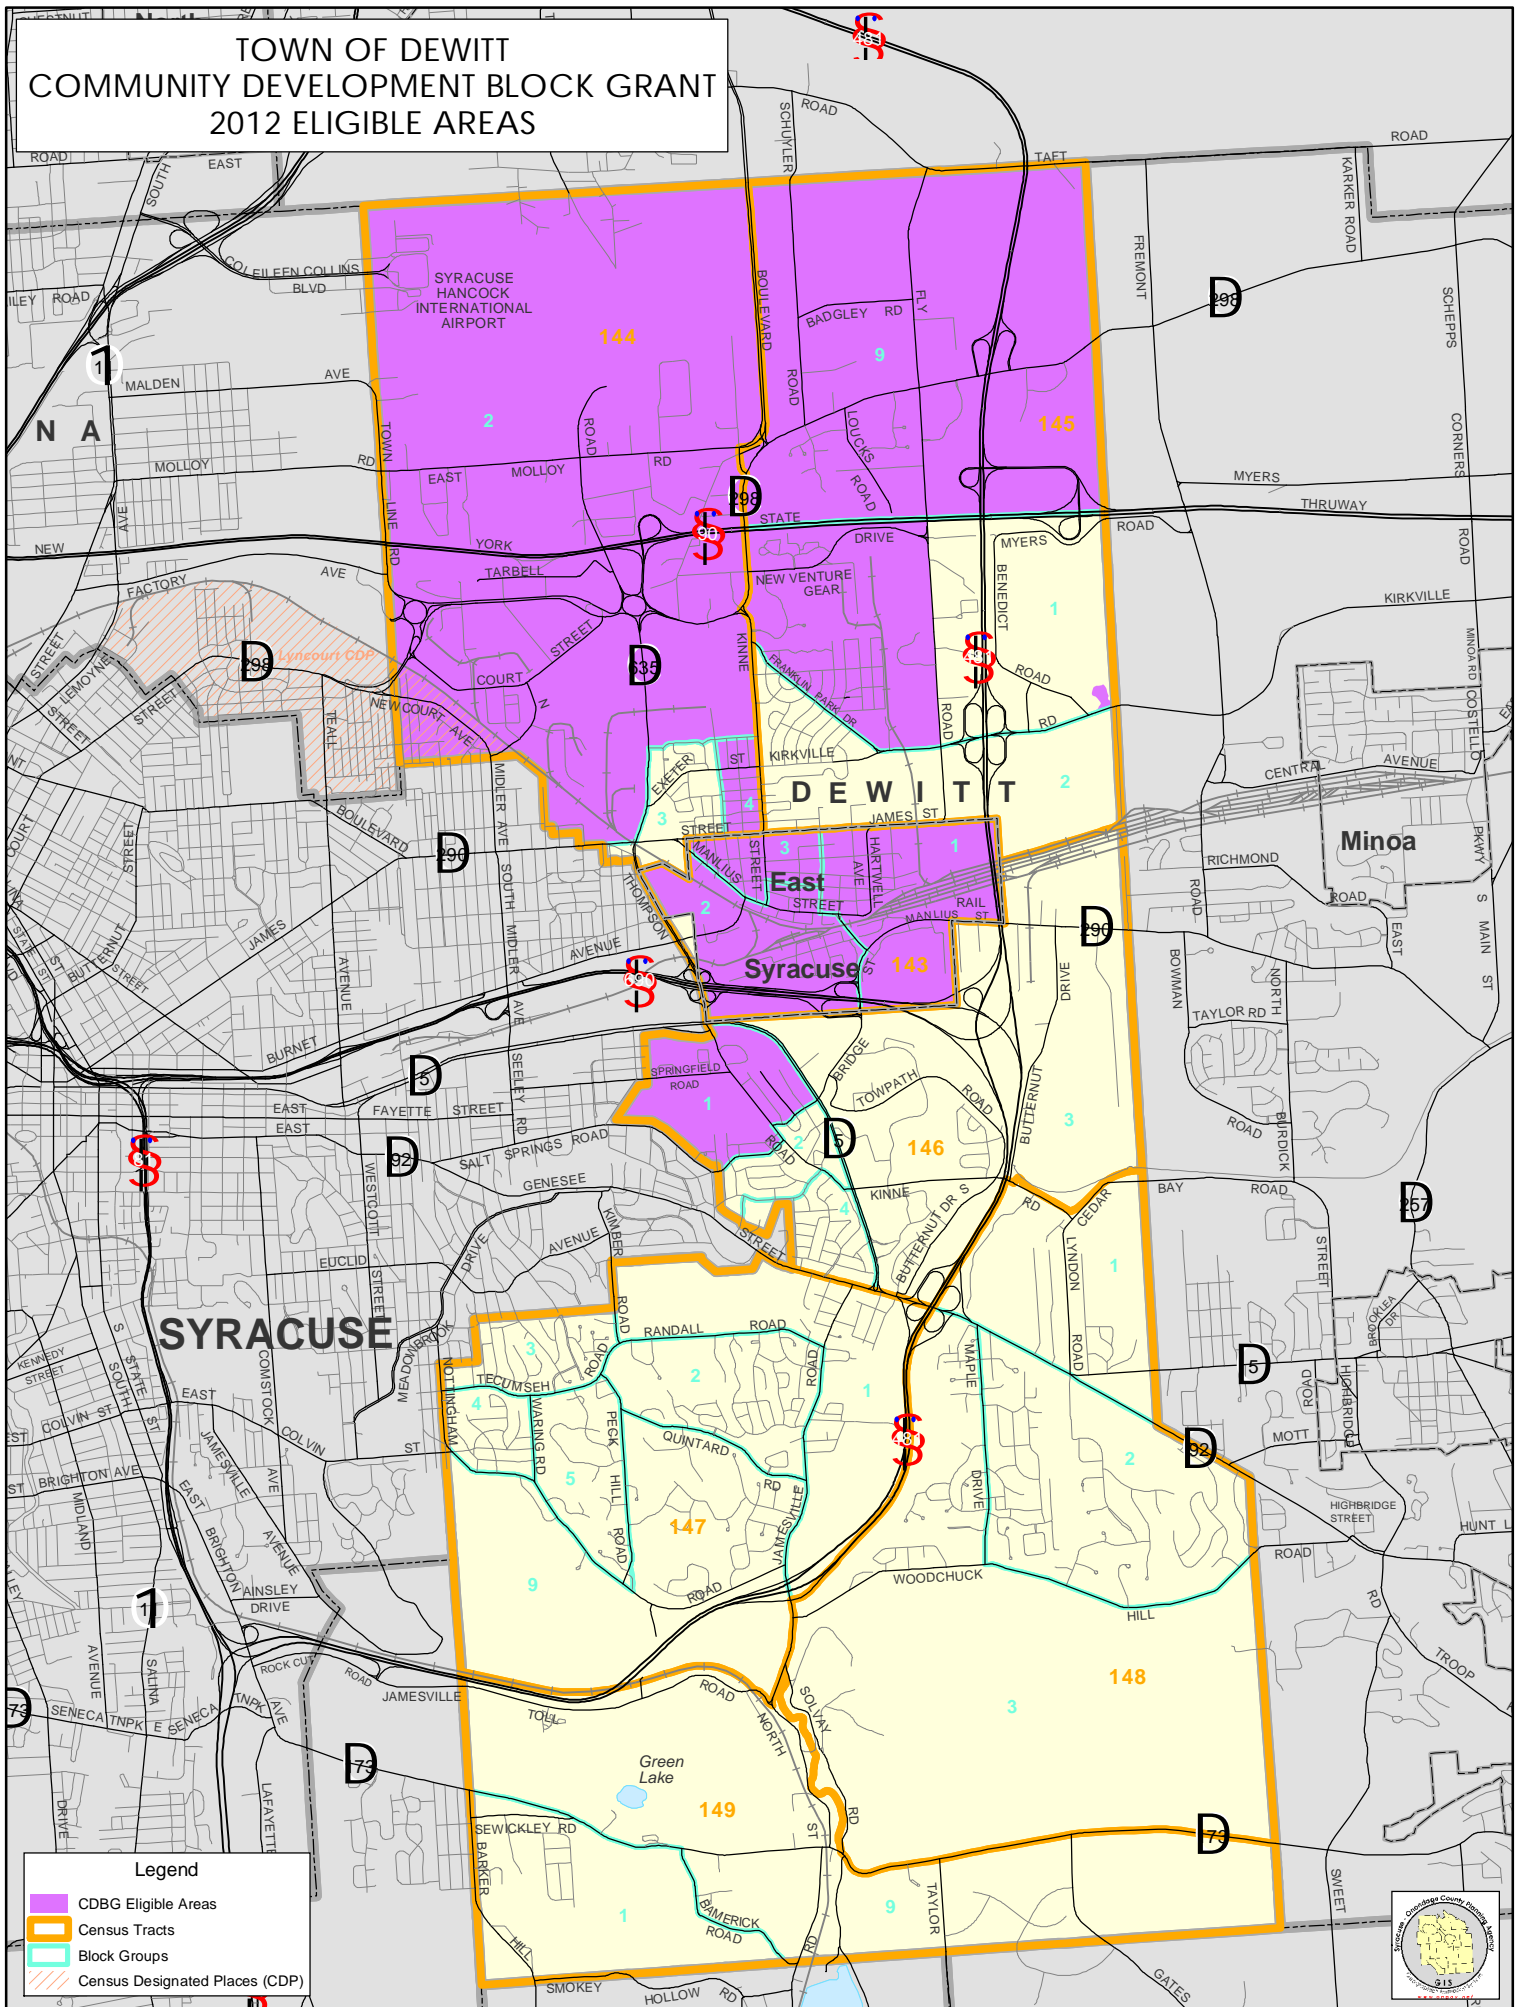

TOWN OF DEWITT COMMUNITY DEVELOPMENT BLOCK GRANT 2012 ELIGIBLE AREAS

Legend

- CDBG Eligible Areas
- Census Tracts
- Block Groups
- Census Designated Places (CDP)