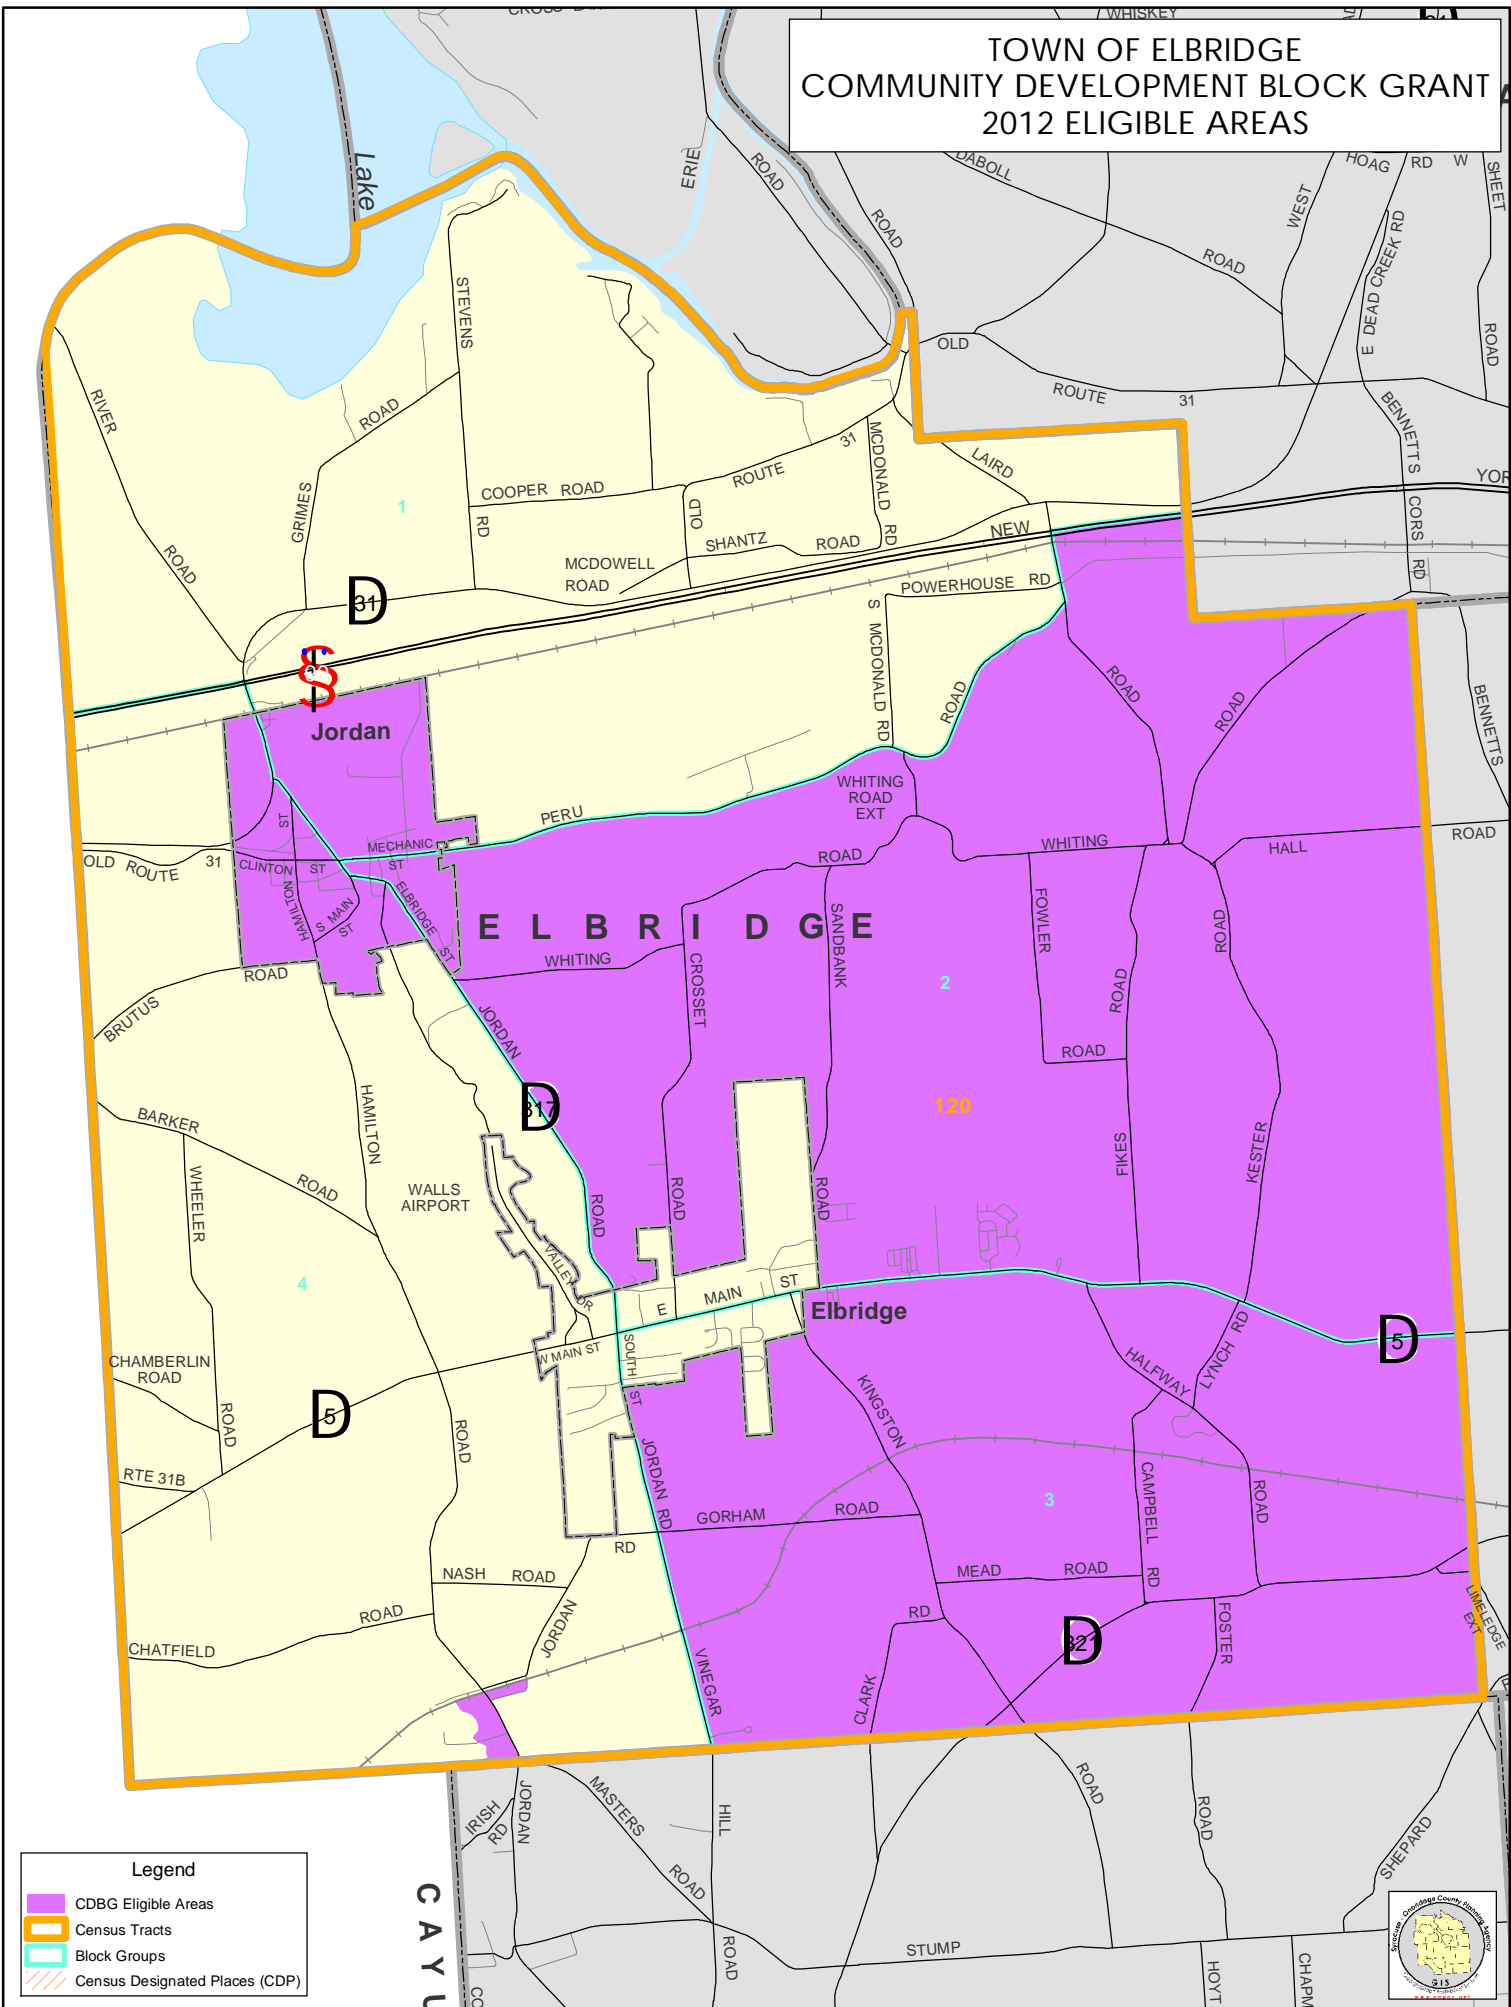

TOWN OF ELBRIDGE COMMUNITY DEVELOPMENT BLOCK GRANT 2012 ELIGIBLE AREAS

Legend

- CDBG Eligible Areas
- Census Tracts
- Block Groups
- Census Designated Places (CDP)