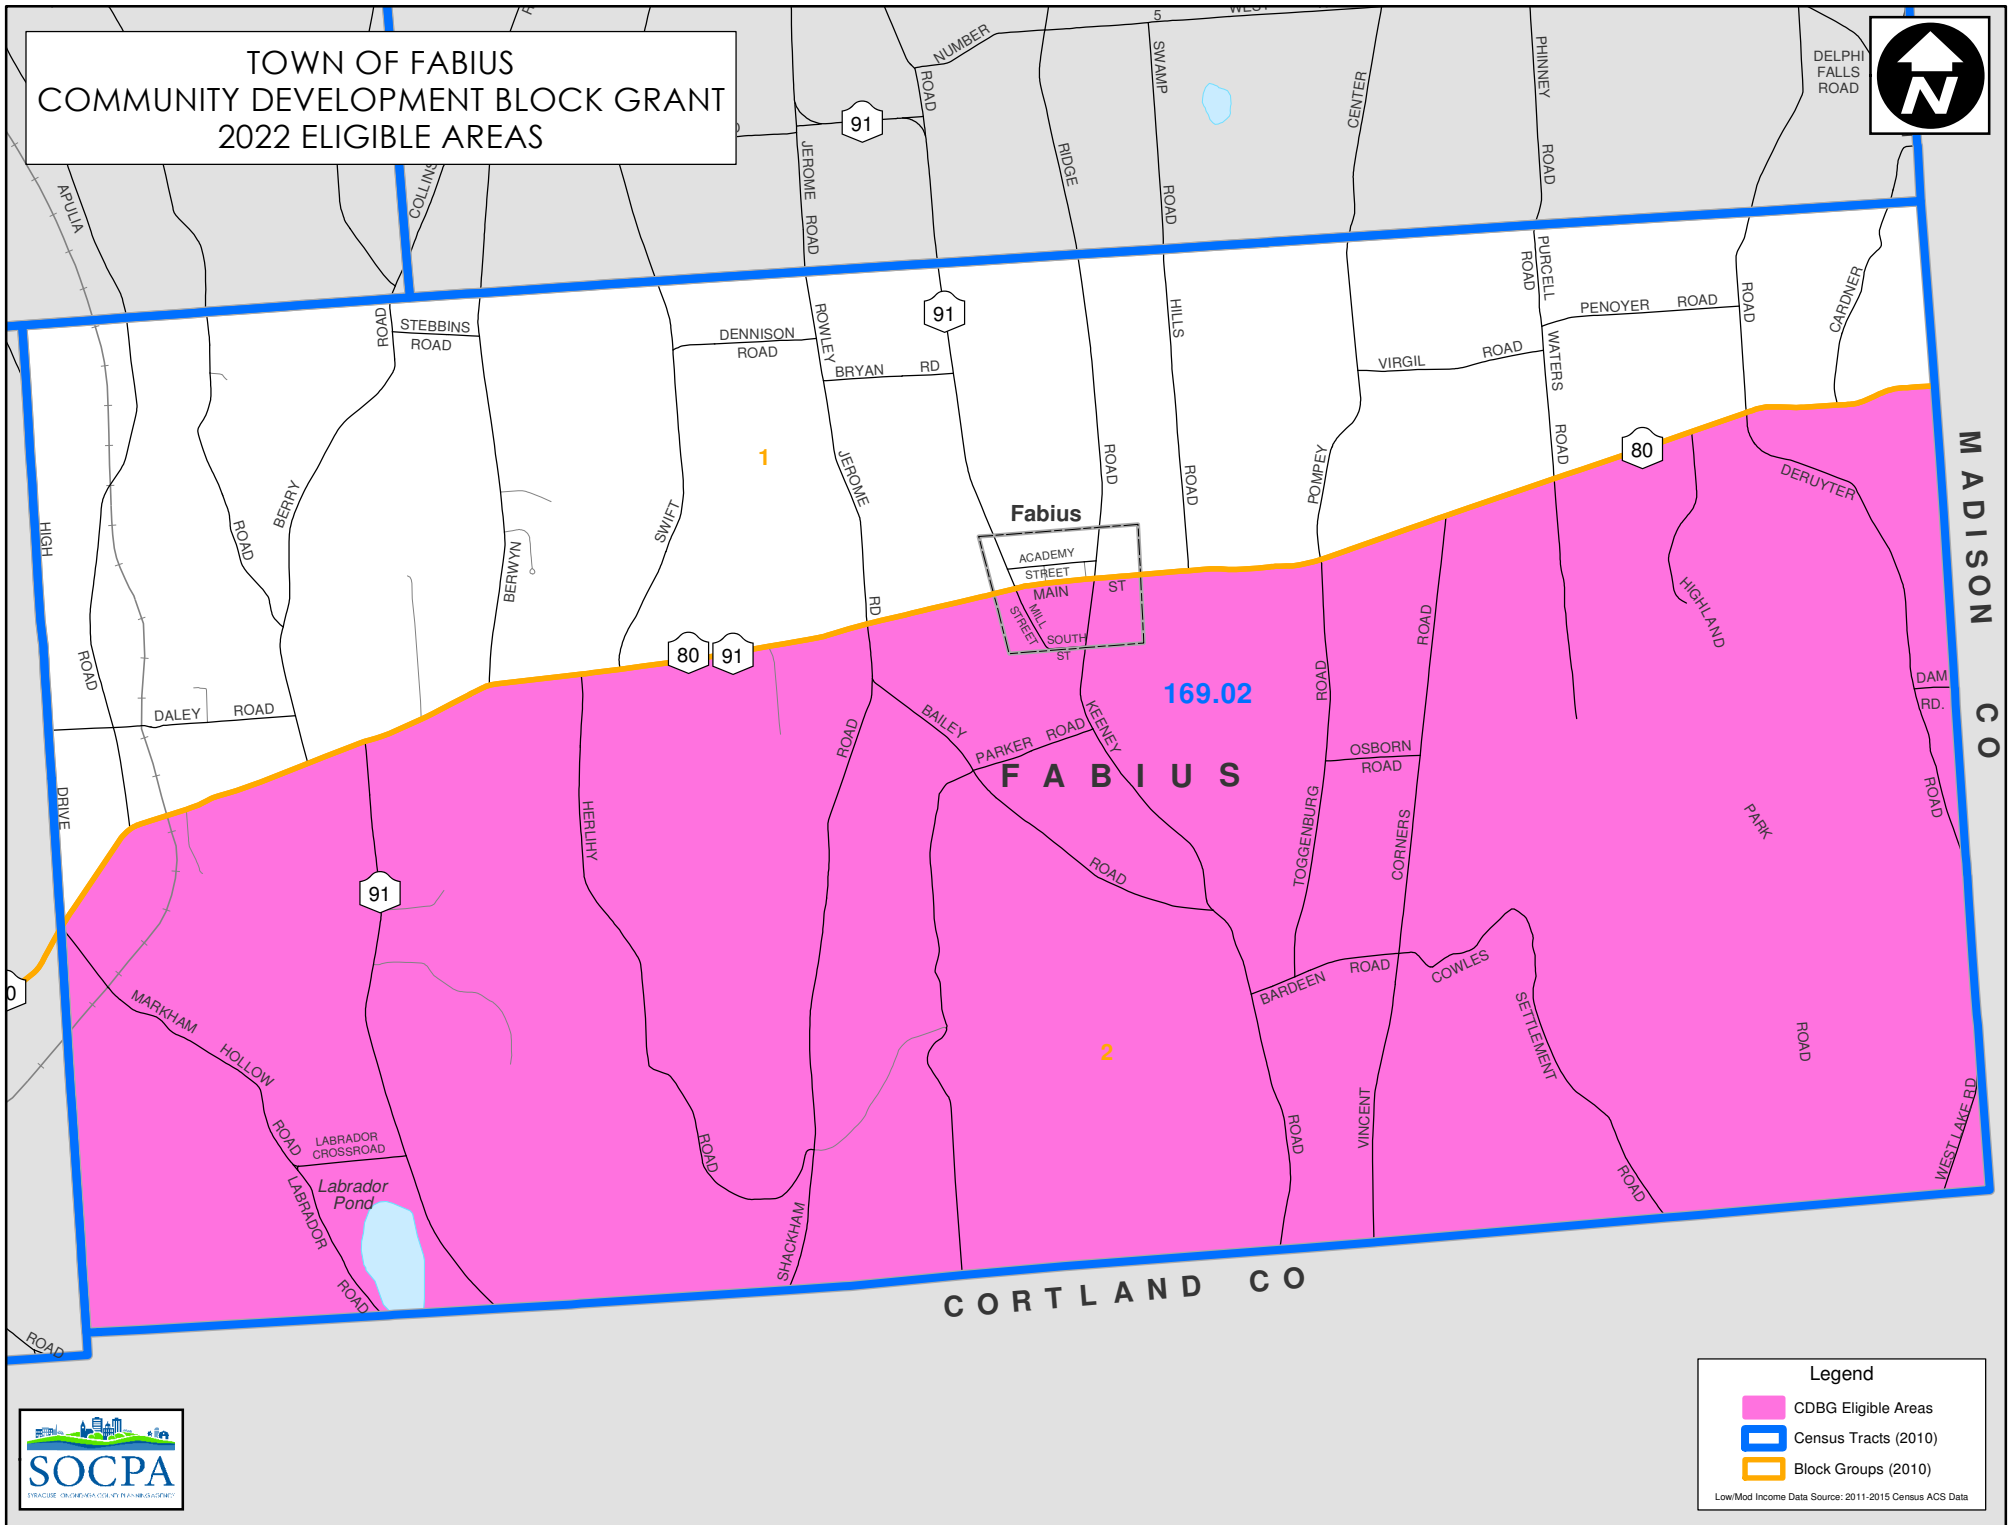

TOWN OF FABIUS
 COMMUNITY DEVELOPMENT BLOCK GRANT
 2022 ELIGIBLE AREAS

Legend

- CDBG Eligible Areas
- Census Tracts (2010)
- Block Groups (2010)

Low/Mod Income Data Source: 2011-2015 Census ACS Data