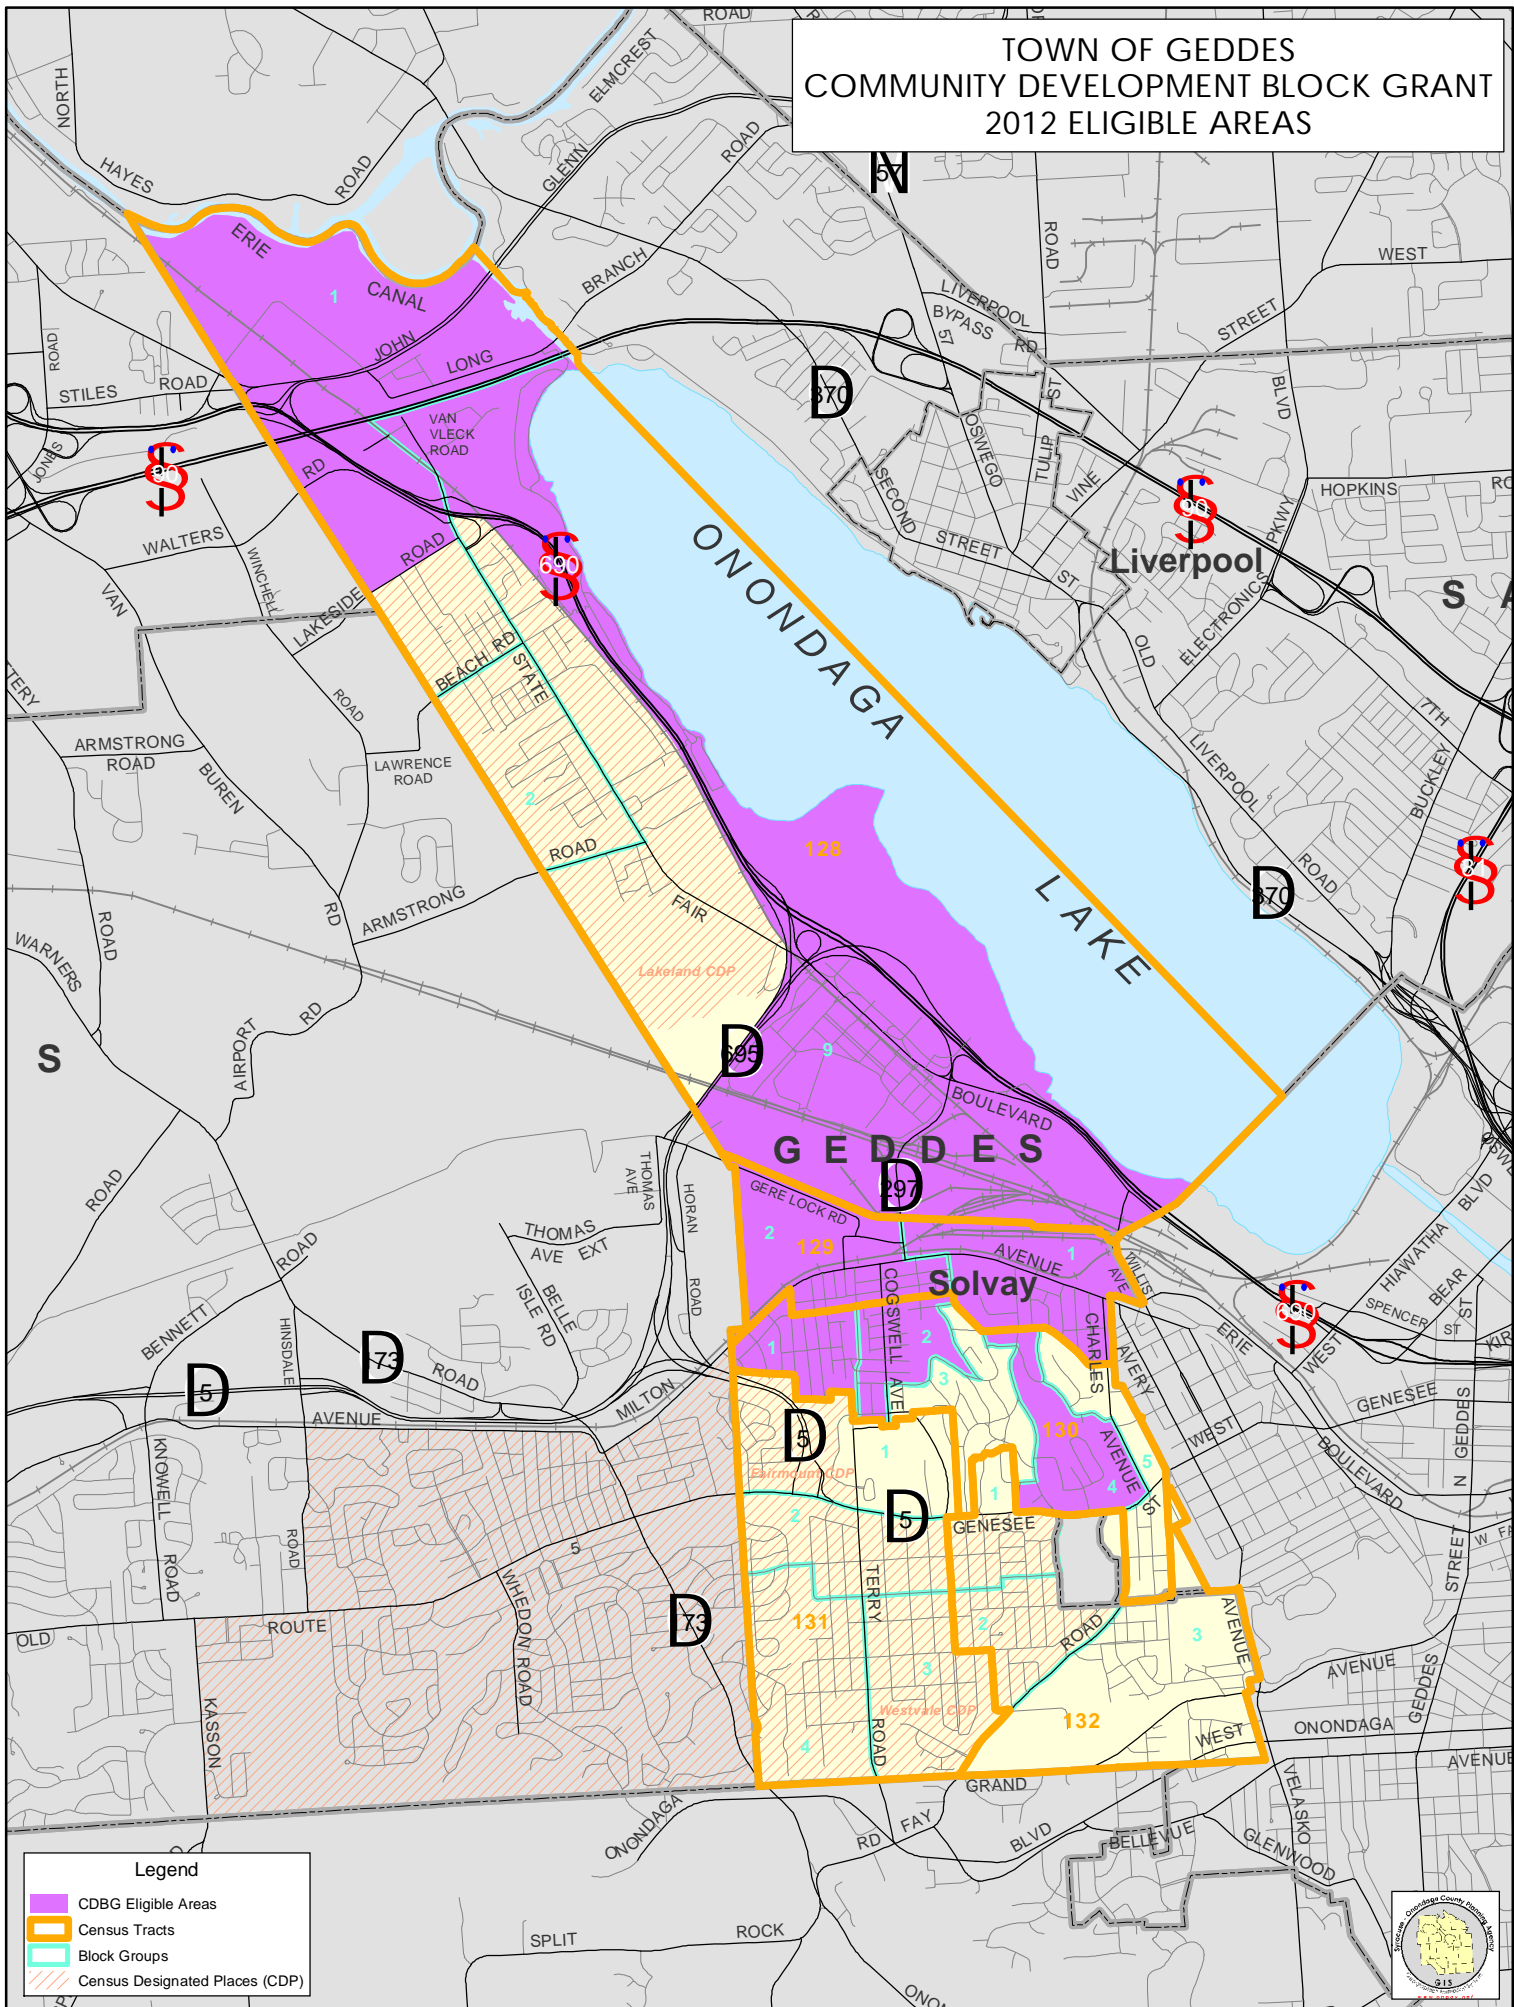

TOWN OF GEDDES  
 COMMUNITY DEVELOPMENT BLOCK GRANT  
 2012 ELIGIBLE AREAS

**Legend**

- CDBG Eligible Areas
- Census Tracts
- Block Groups
- Census Designated Places (CDP)