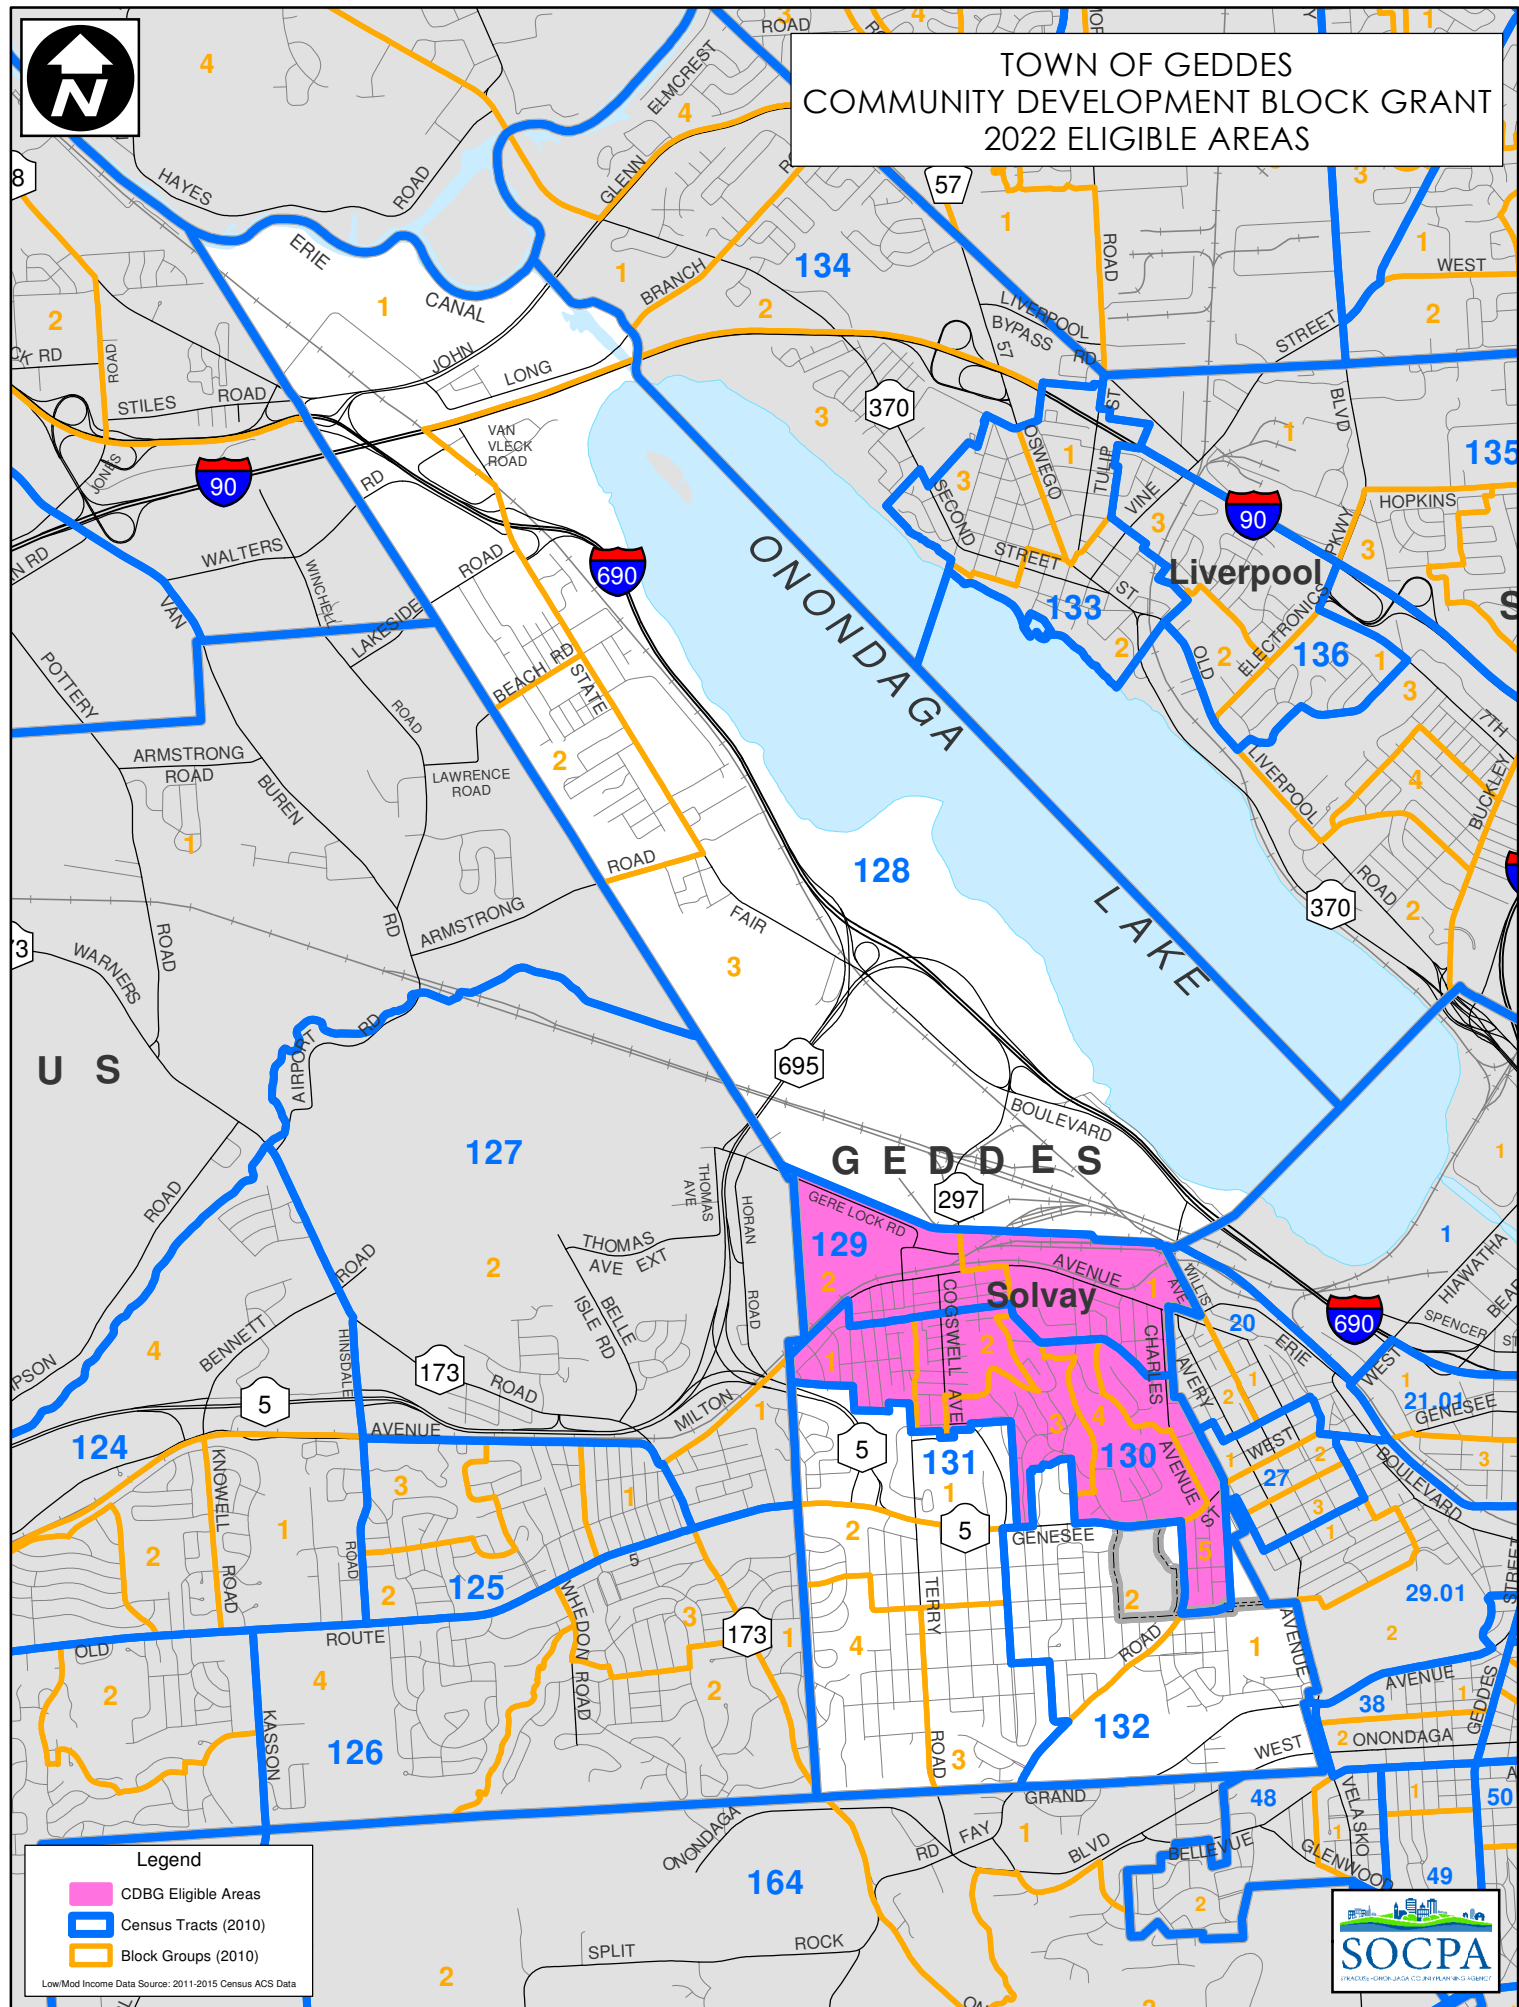

TOWN OF GEDDES COMMUNITY DEVELOPMENT BLOCK GRANT 2022 ELIGIBLE AREAS

Legend

- CDBG Eligible Areas
- Census Tracts (2010)
- Block Groups (2010)

Low/Mod Income Data Source: 2011-2015 Census ACS Data