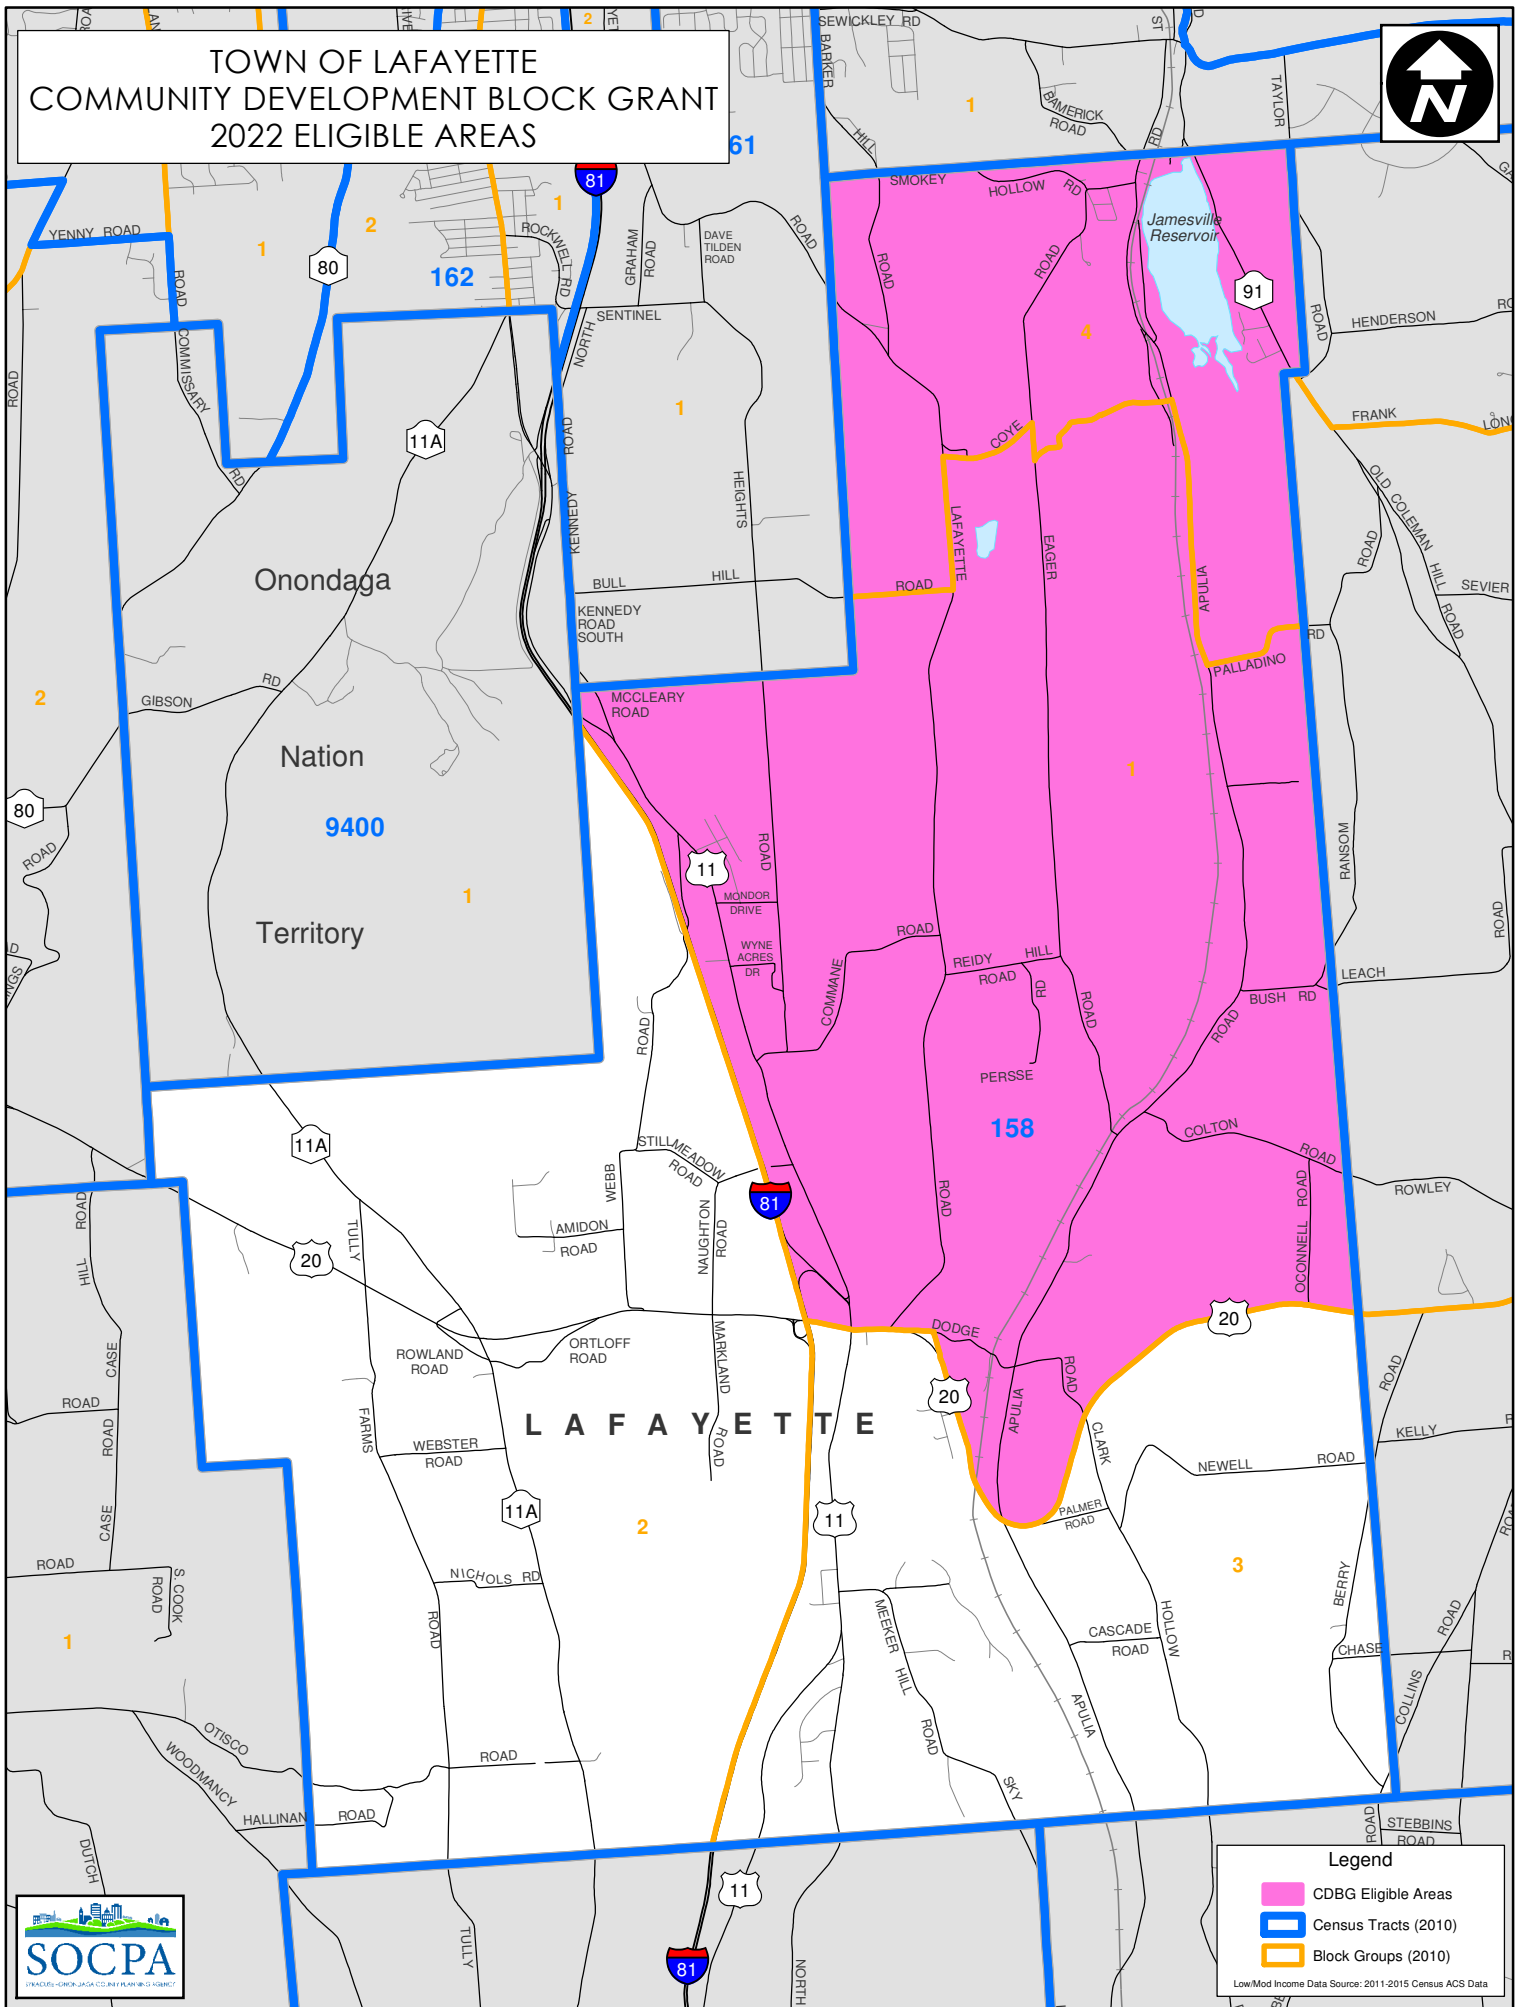

# TOWN OF LAFAYETTE COMMUNITY DEVELOPMENT BLOCK GRANT 2022 ELIGIBLE AREAS

**Legend**

- CDBG Eligible Areas
- Census Tracts (2010)
- Block Groups (2010)

Low/Mod Income Data Source: 2011-2015 Census ACS Data