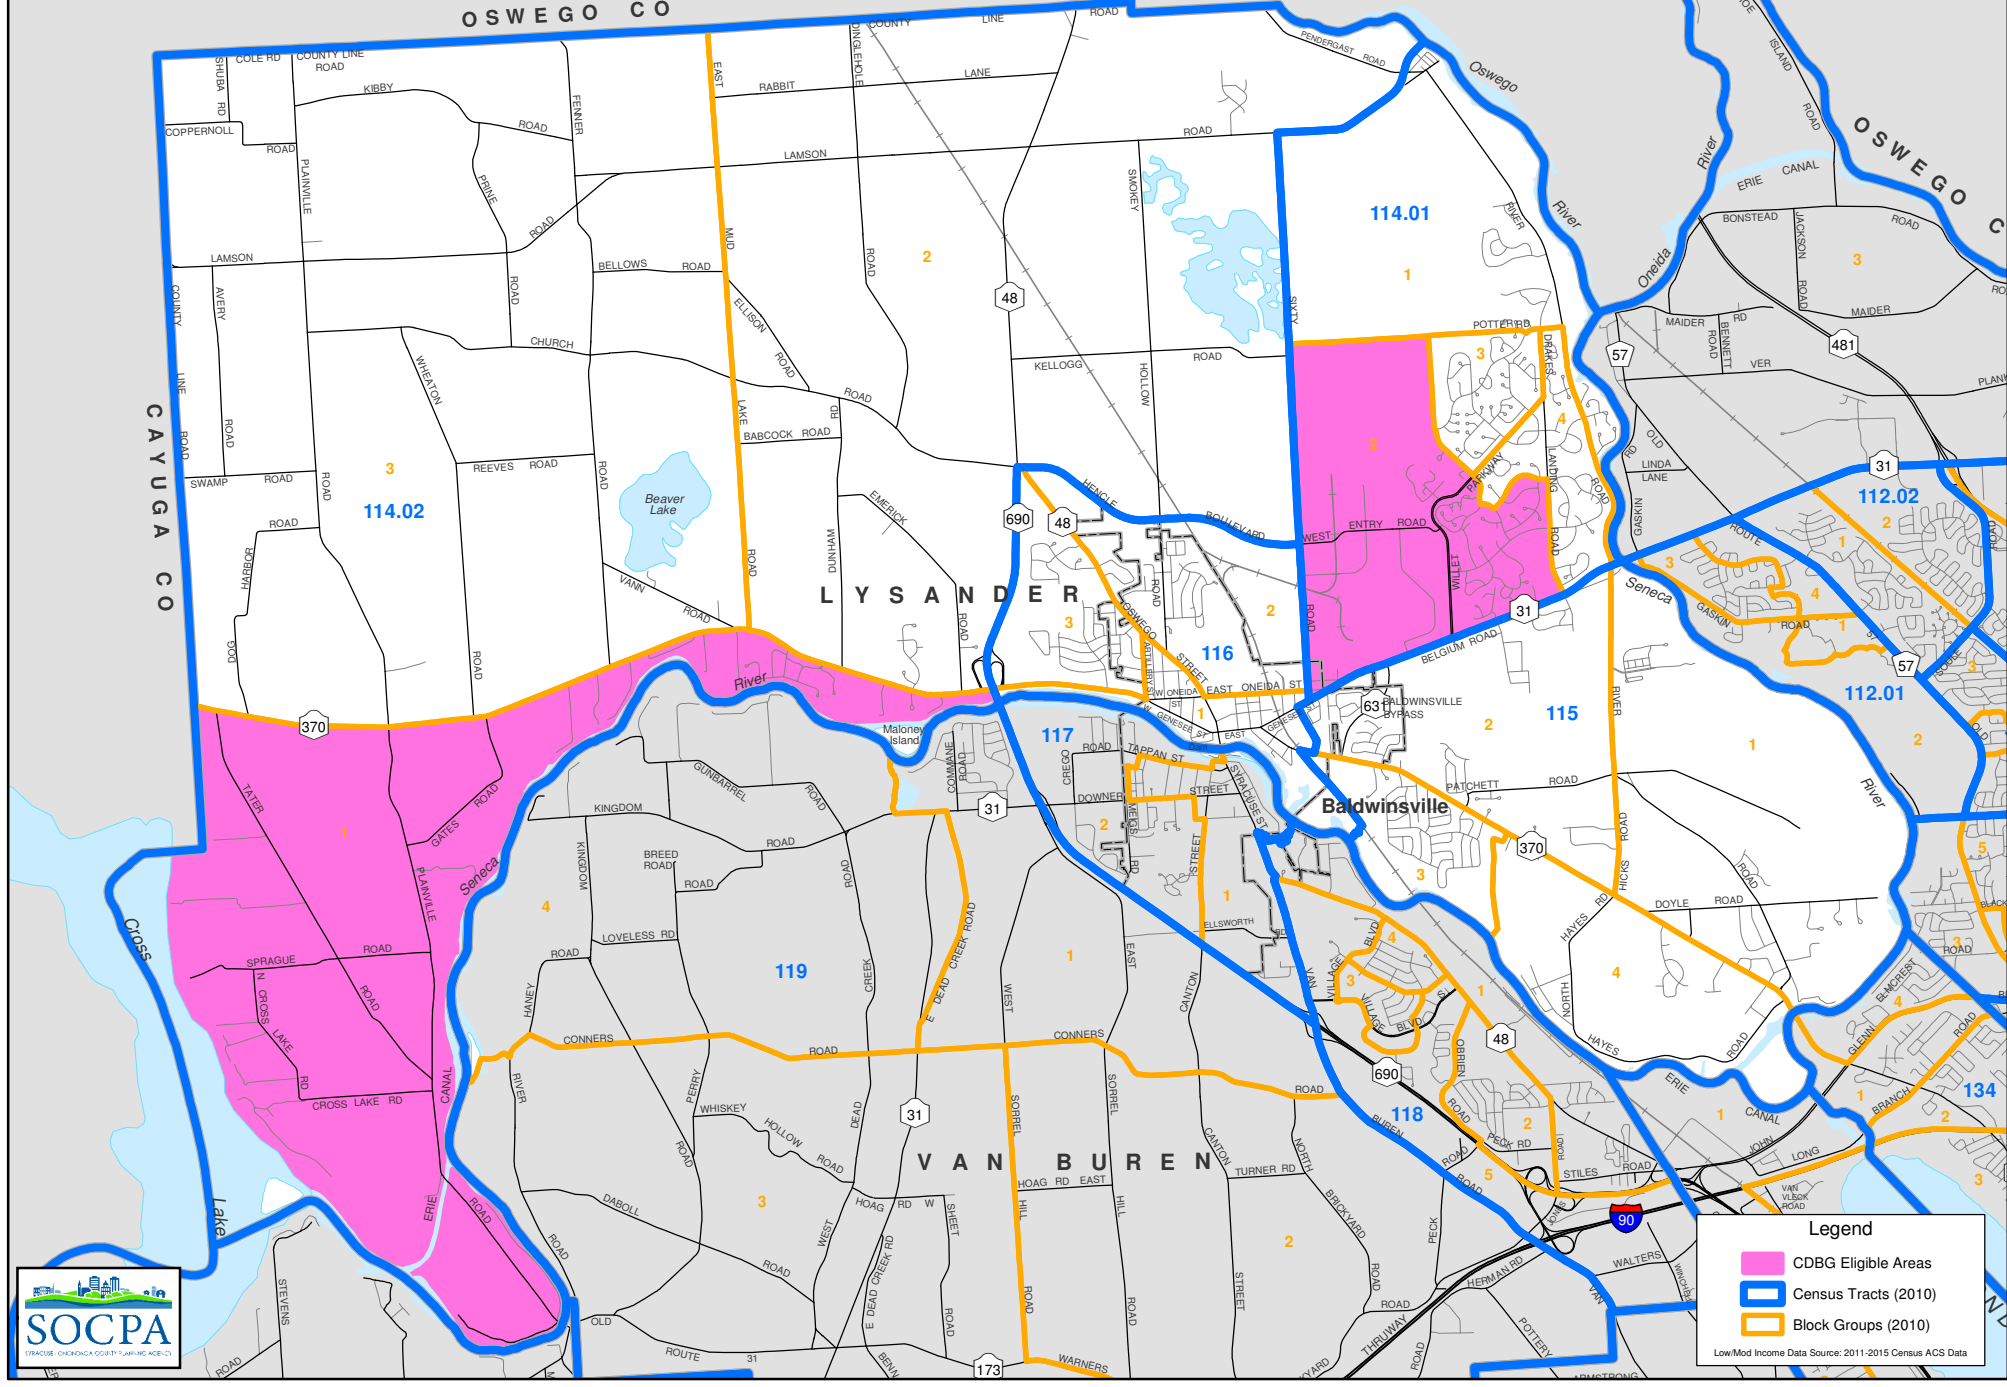

TOWN OF LYSANDER COMMUNITY DEVELOPMENT BLOCK GRANT 2022 ELIGIBLE AREAS

Legend

- CDBG Eligible Areas
- Census Tracts (2010)
- Block Groups (2010)

Low/Mod Income Data Source: 2011-2015 Census ACS Data