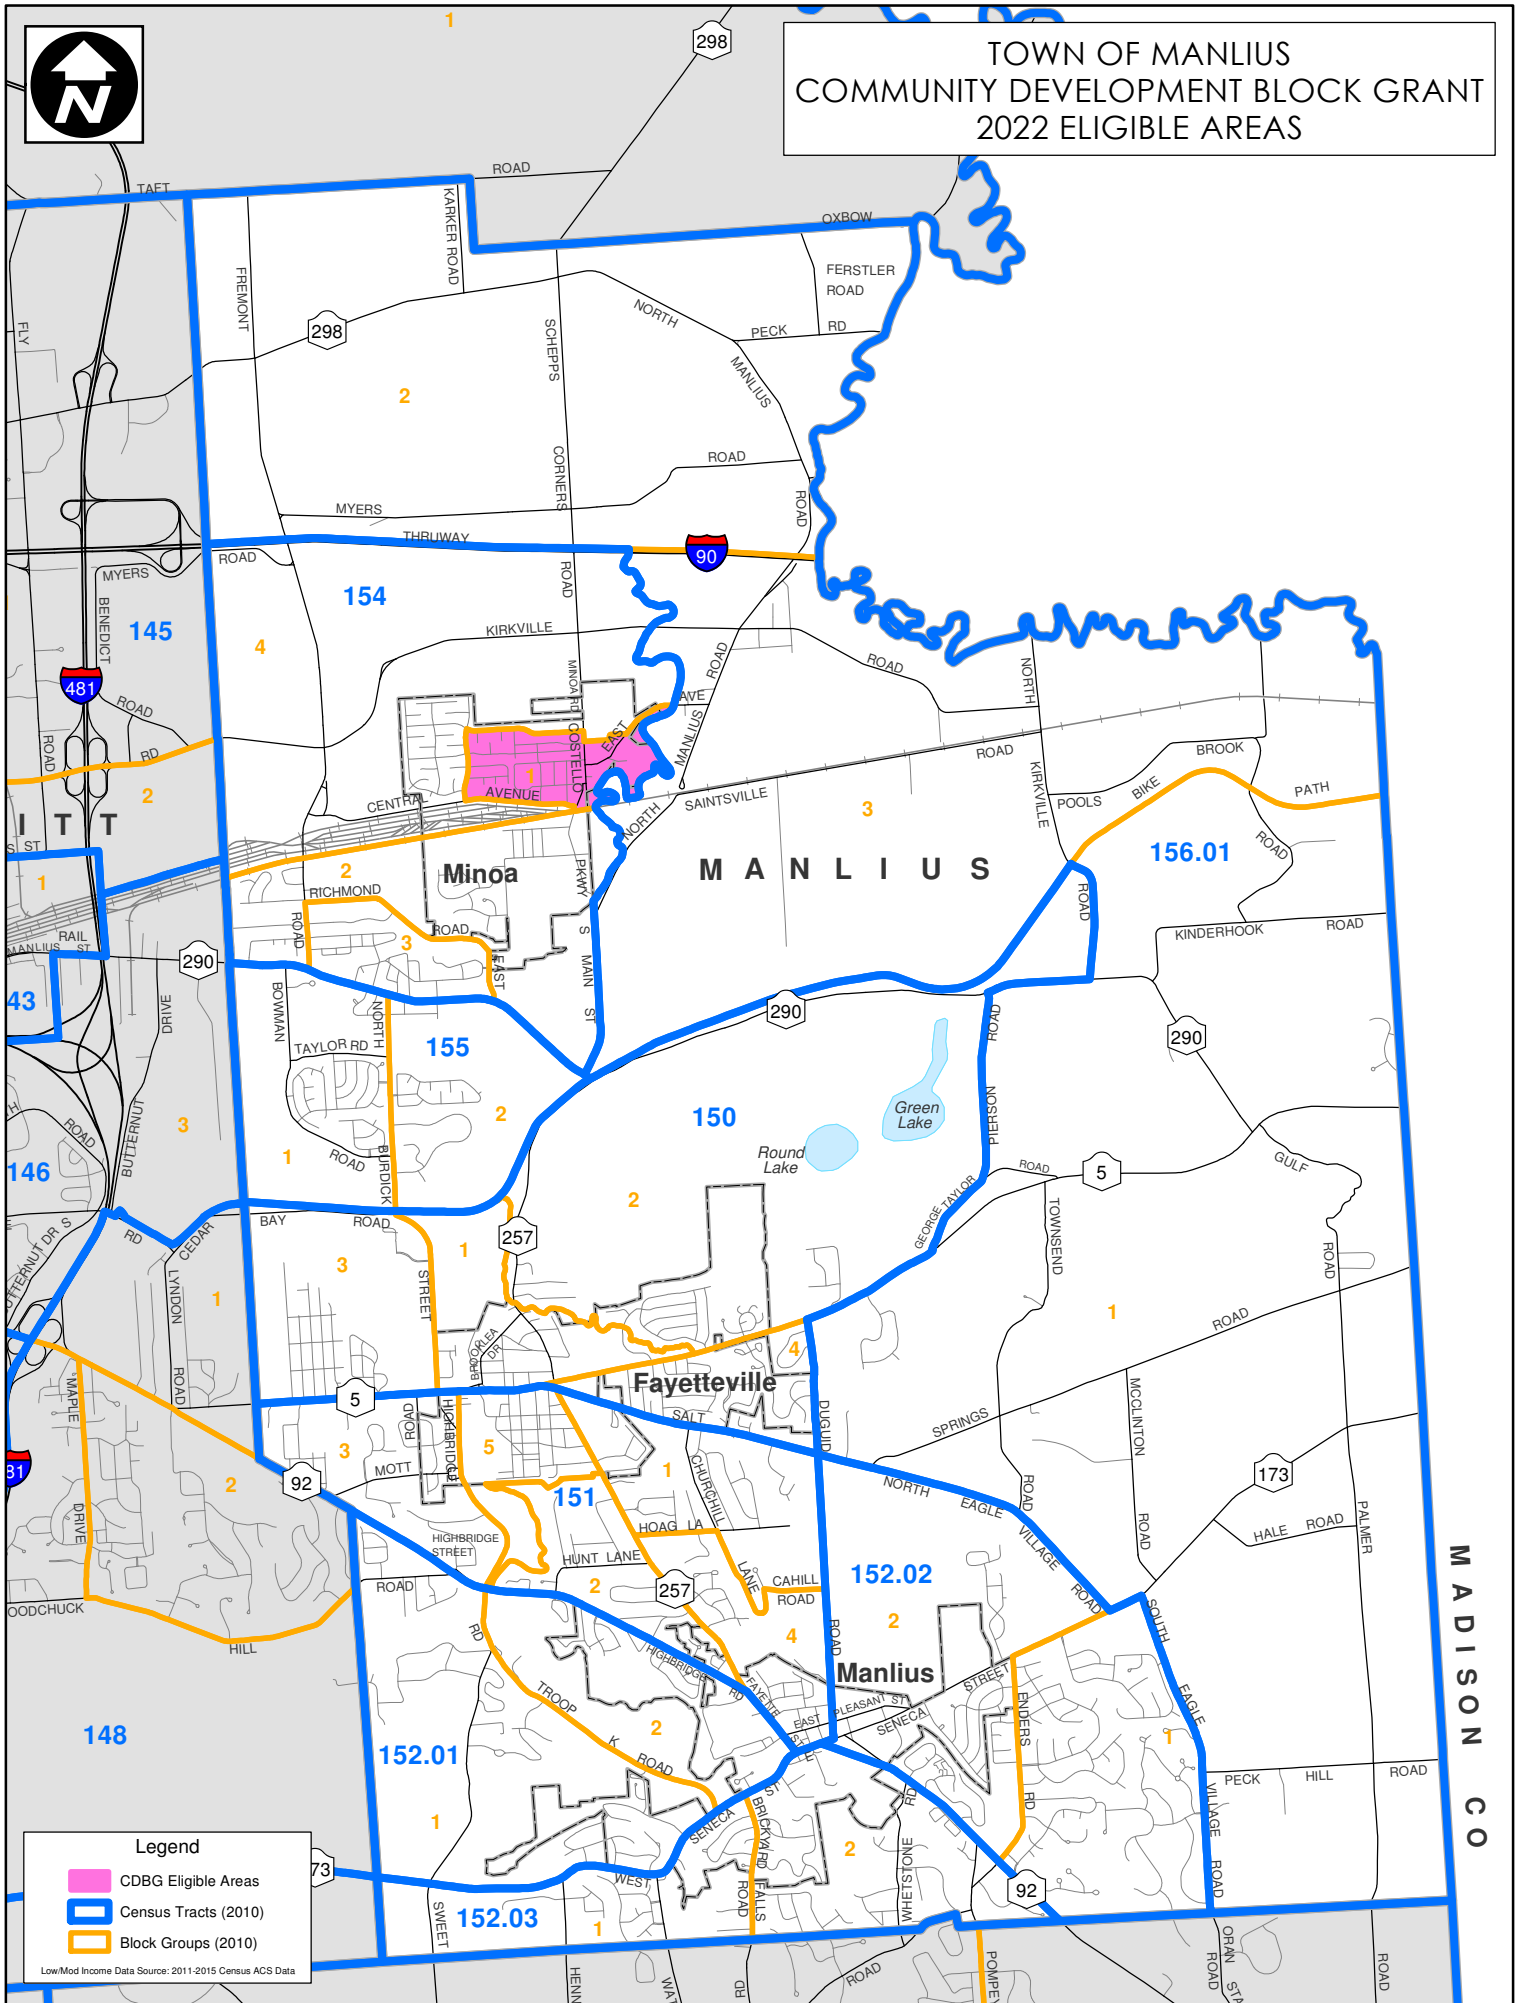

TOWN OF MANLIUS COMMUNITY DEVELOPMENT BLOCK GRANT 2022 ELIGIBLE AREAS

Legend

- CDBG Eligible Areas
- Census Tracts (2010)
- Block Groups (2010)

Low/Mod Income Data Source: 2011-2015 Census ACS Data