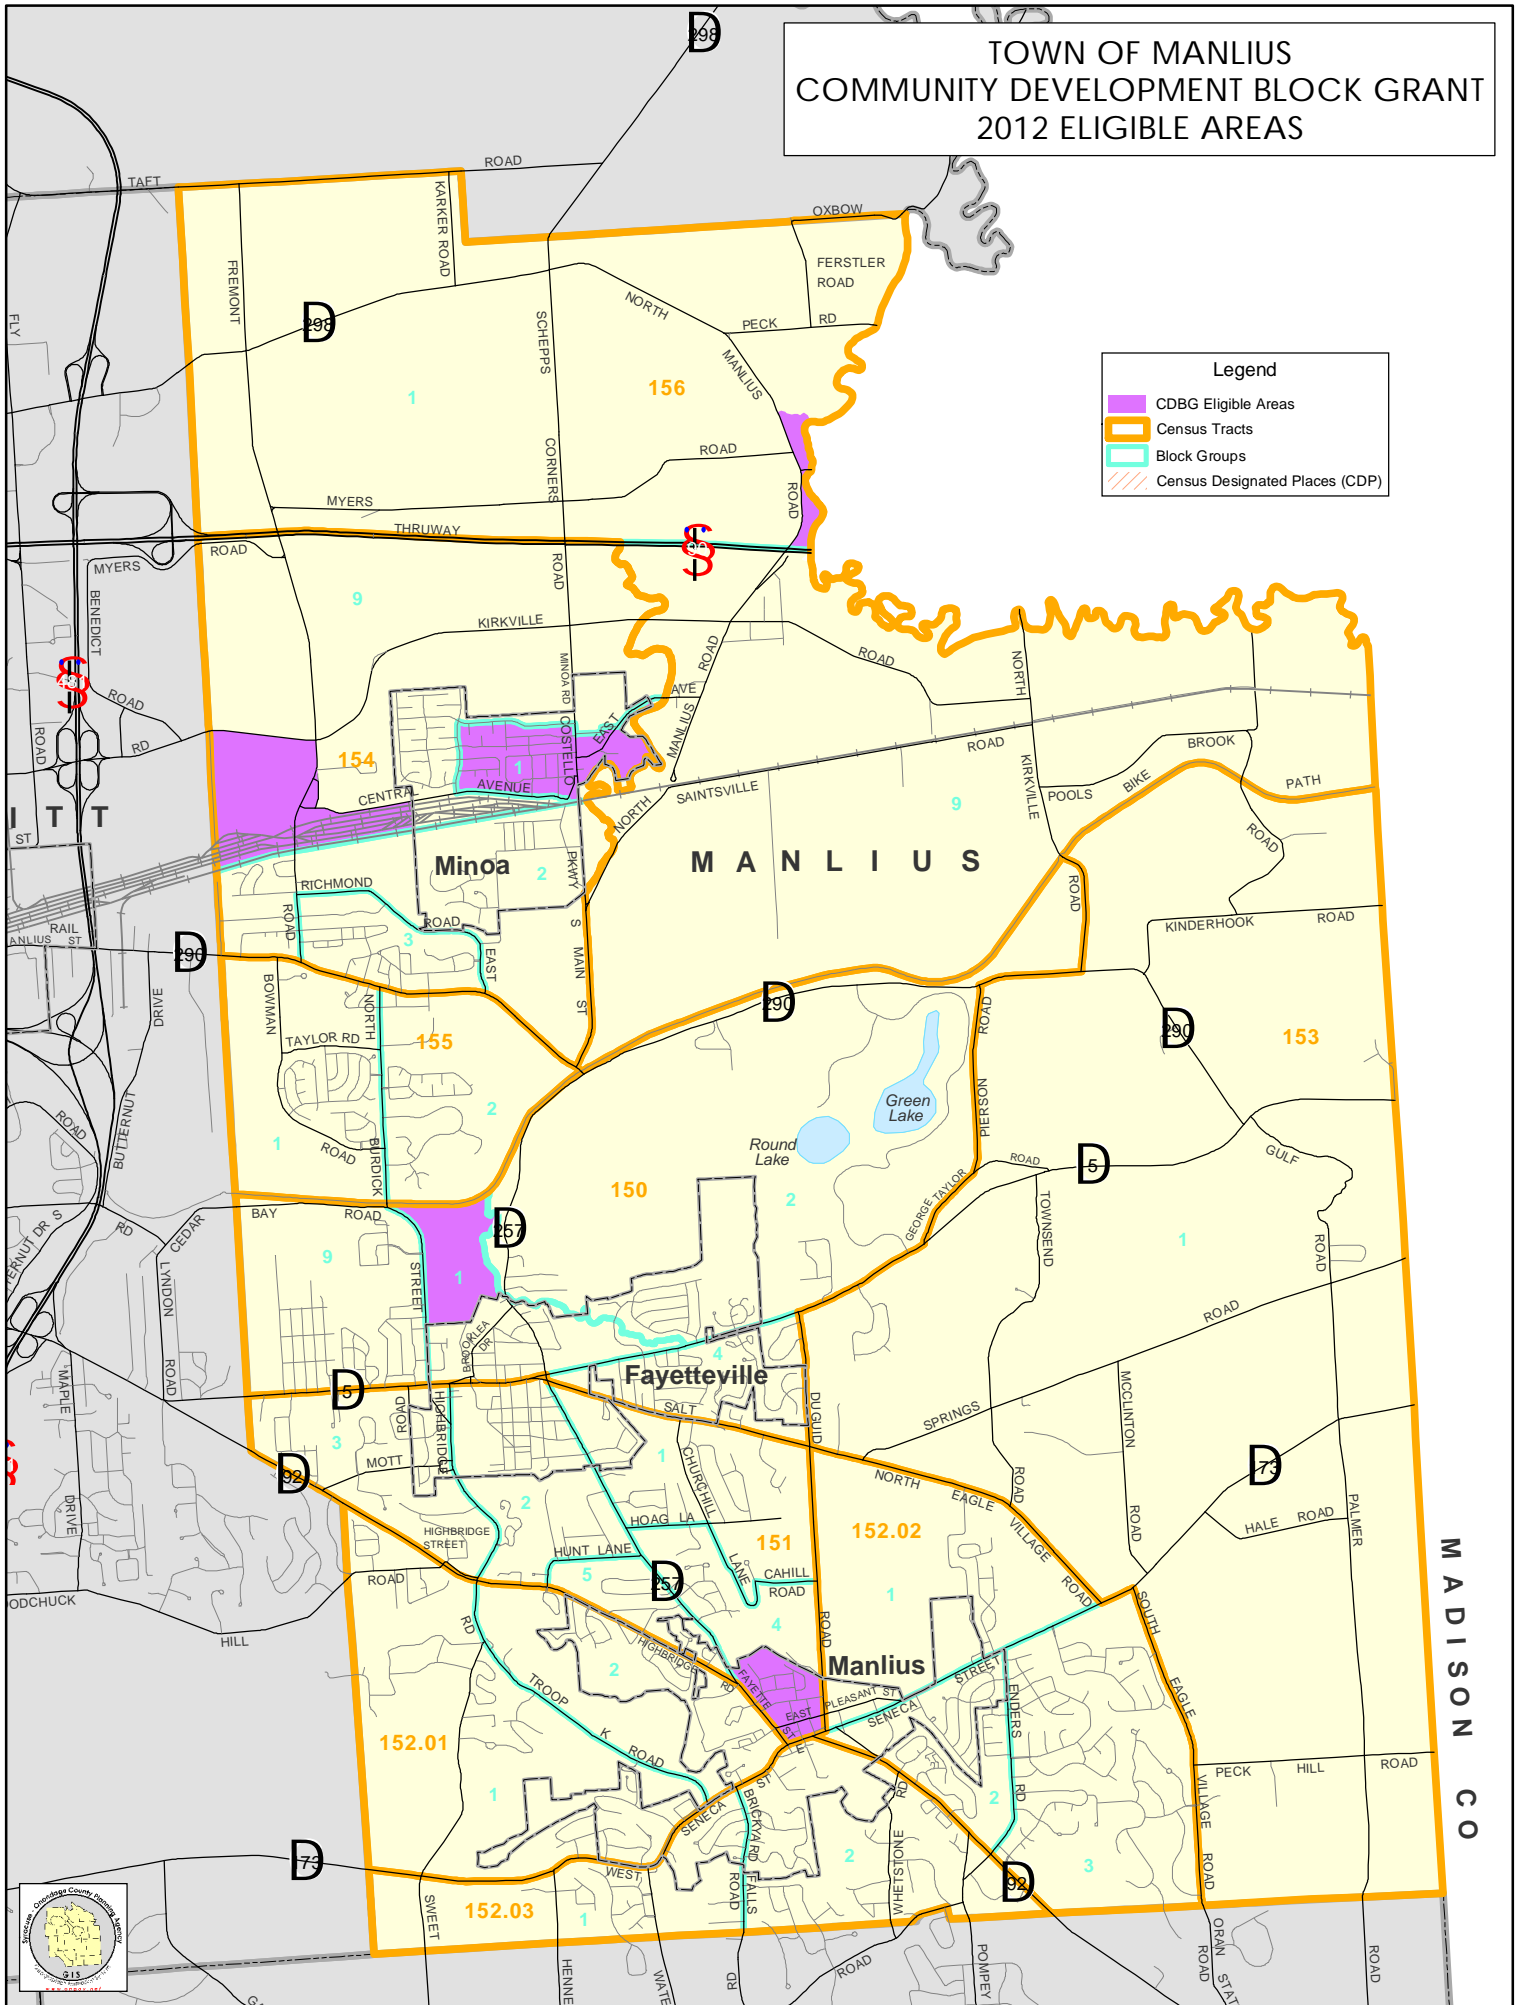

TOWN OF MANLIUS COMMUNITY DEVELOPMENT BLOCK GRANT 2012 ELIGIBLE AREAS

Legend

- CDBG Eligible Areas
- Census Tracts
- Block Groups
- Census Designated Places (CDP)

MADISON CO