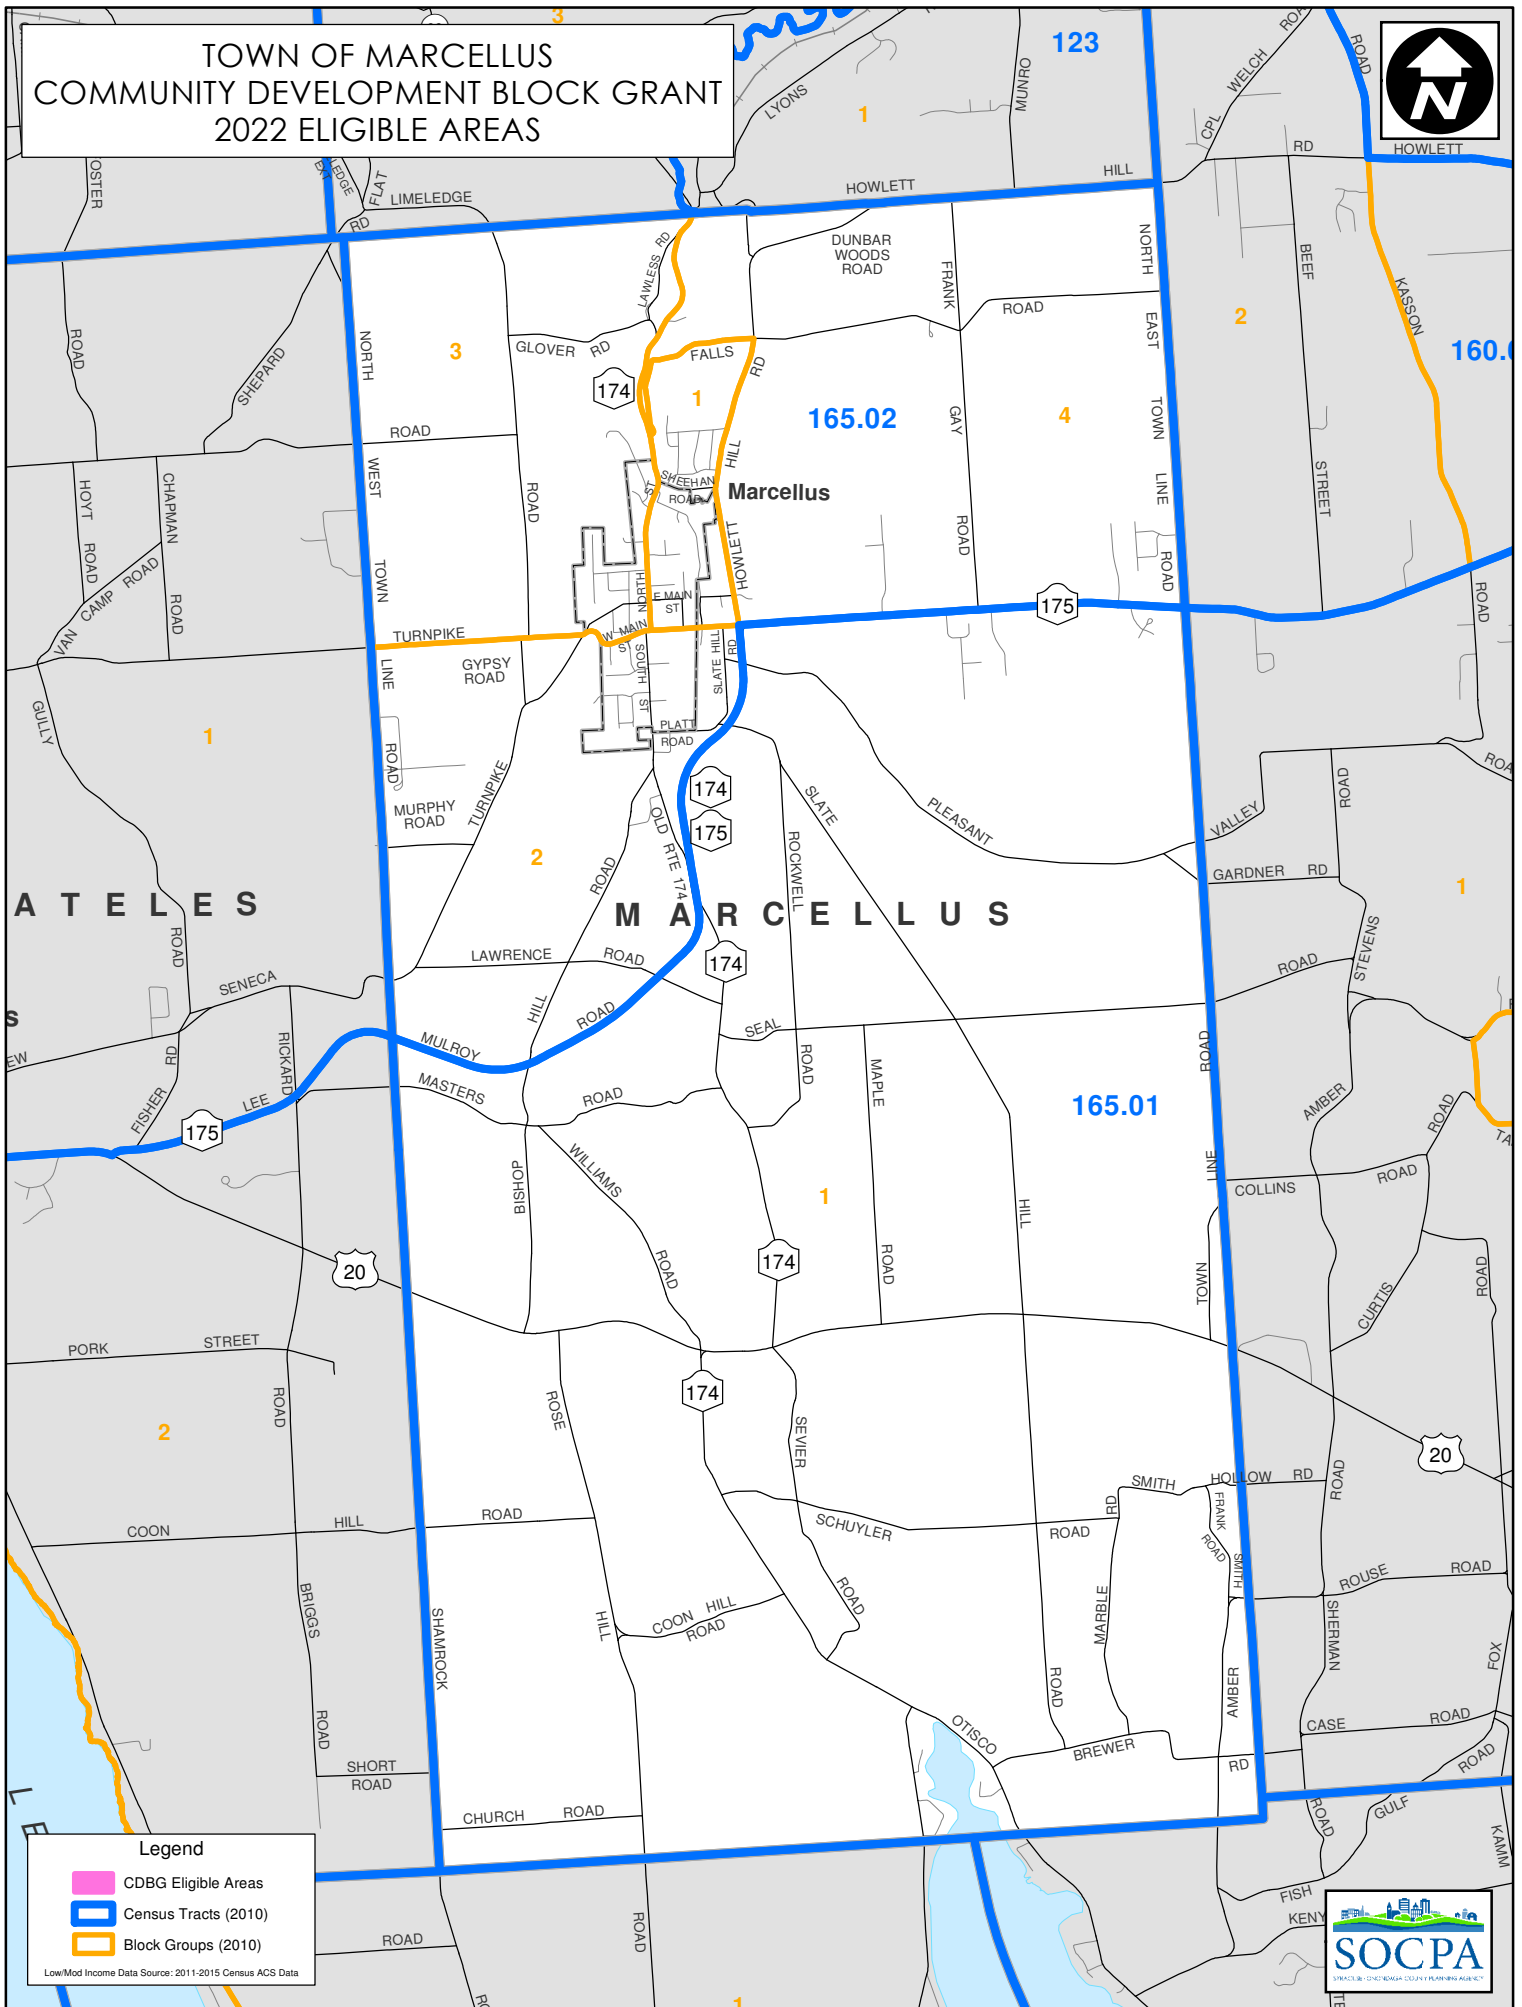

TOWN OF MARCELLUS COMMUNITY DEVELOPMENT BLOCK GRANT 2022 ELIGIBLE AREAS

Legend

- CDBG Eligible Areas
- Census Tracts (2010)
- Block Groups (2010)

Low/Mod Income Data Source: 2011-2015 Census ACS Data