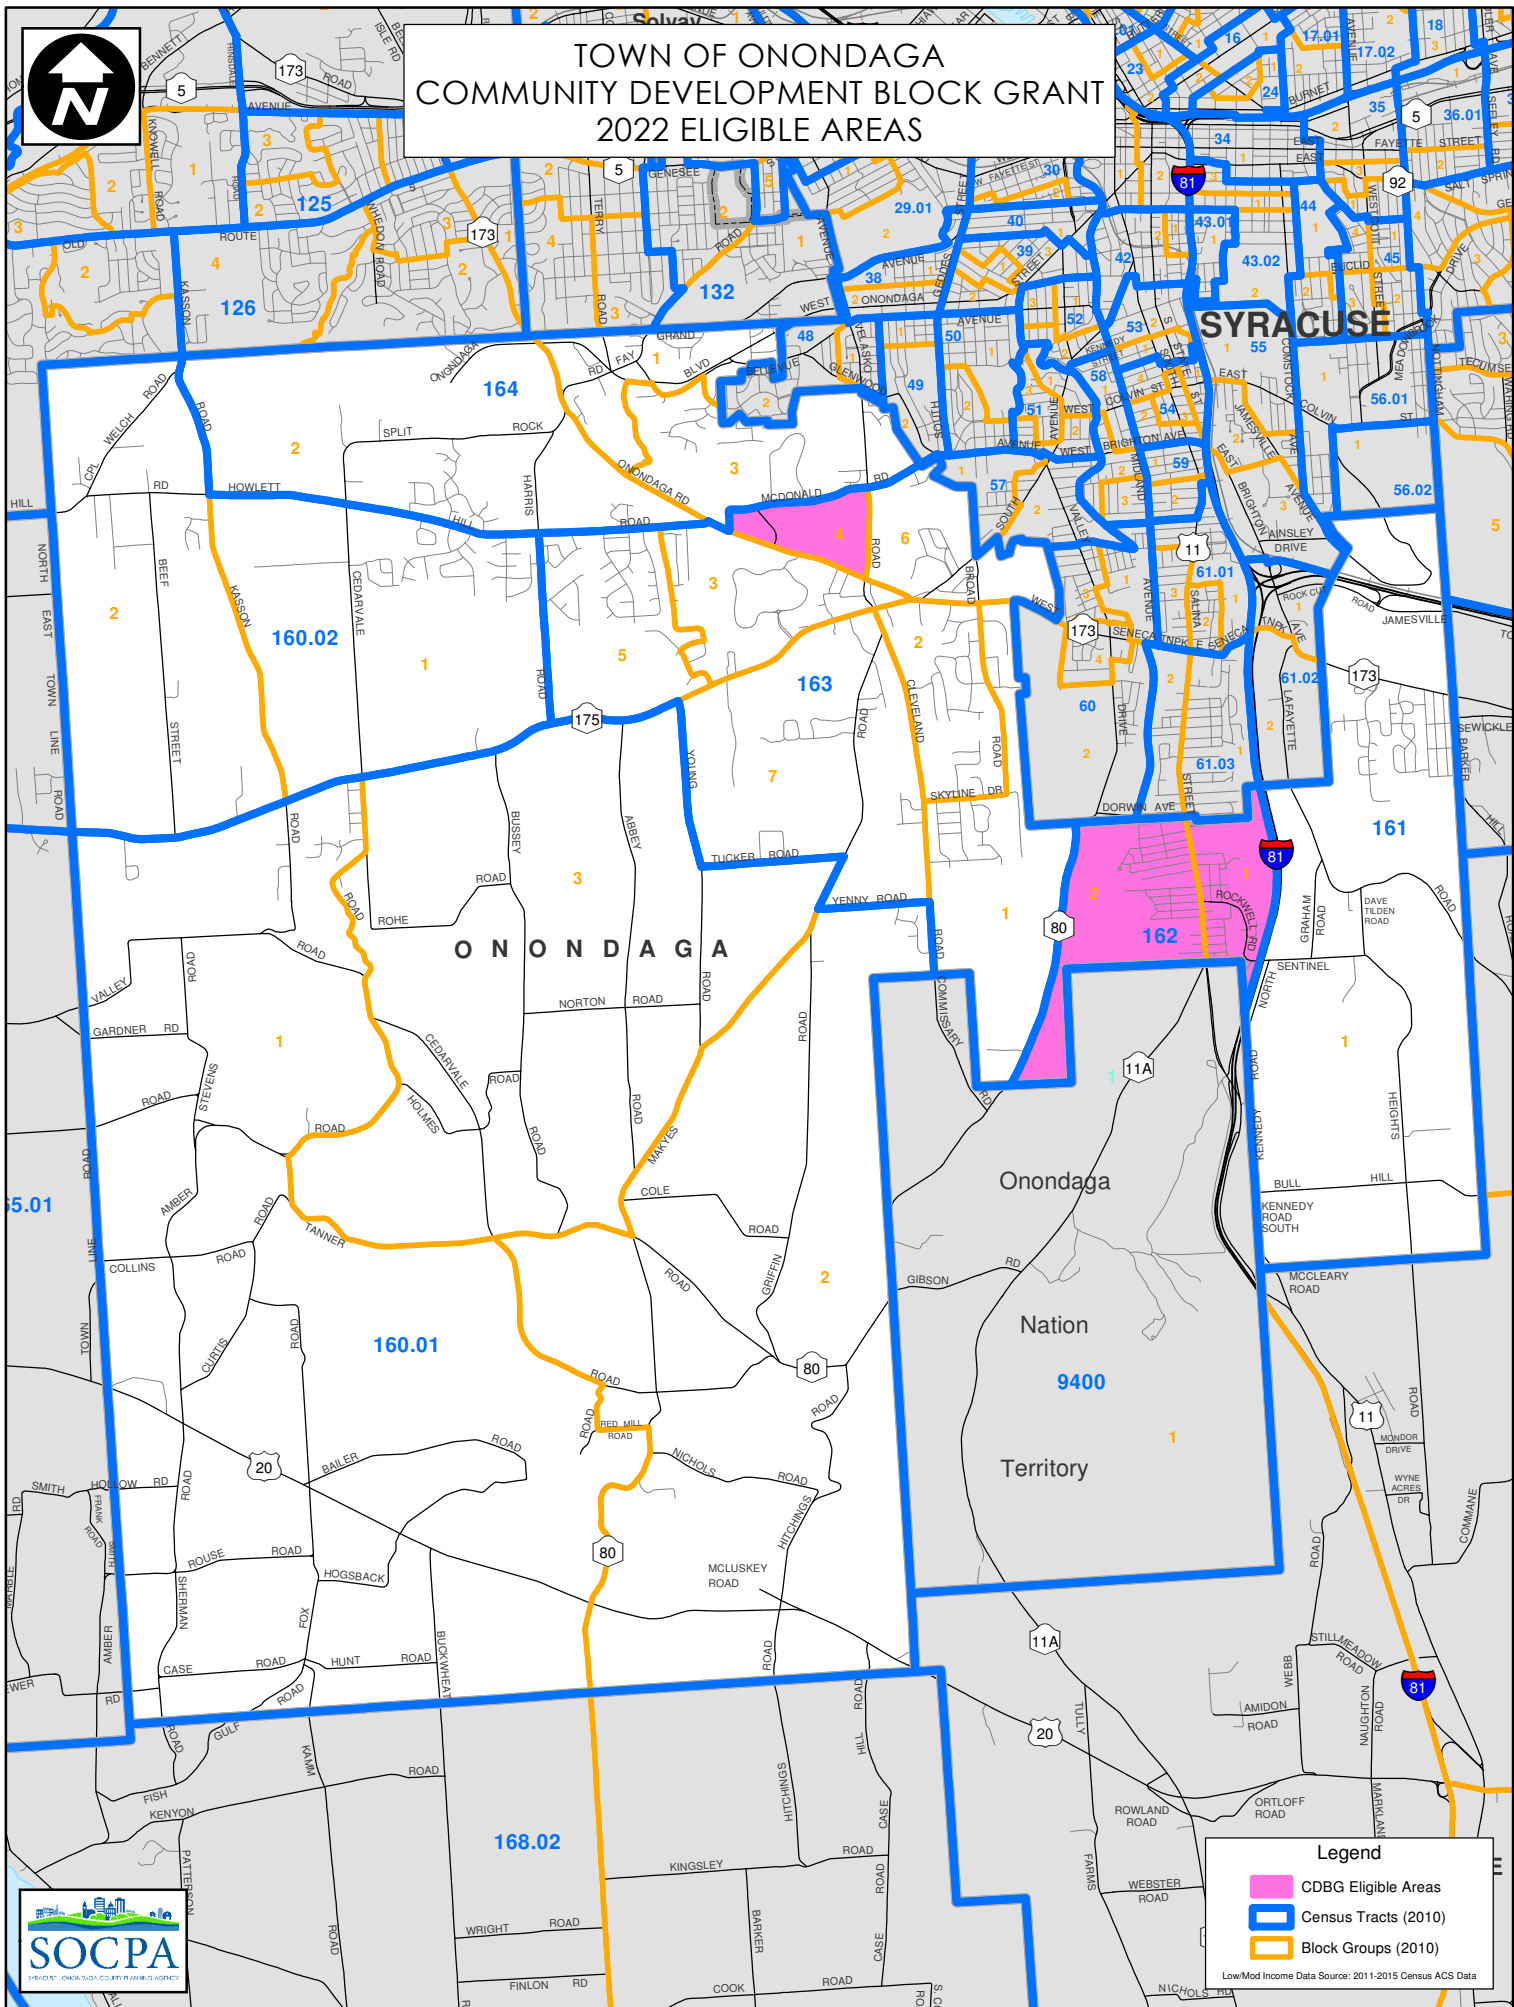

TOWN OF ONONDAGA COMMUNITY DEVELOPMENT BLOCK GRANT 2022 ELIGIBLE AREAS

Legend

- CDBG Eligible Areas
- Census Tracts (2010)
- Block Groups (2010)

Low/Med Income Data Source: 2011-2015 Census ACS Data