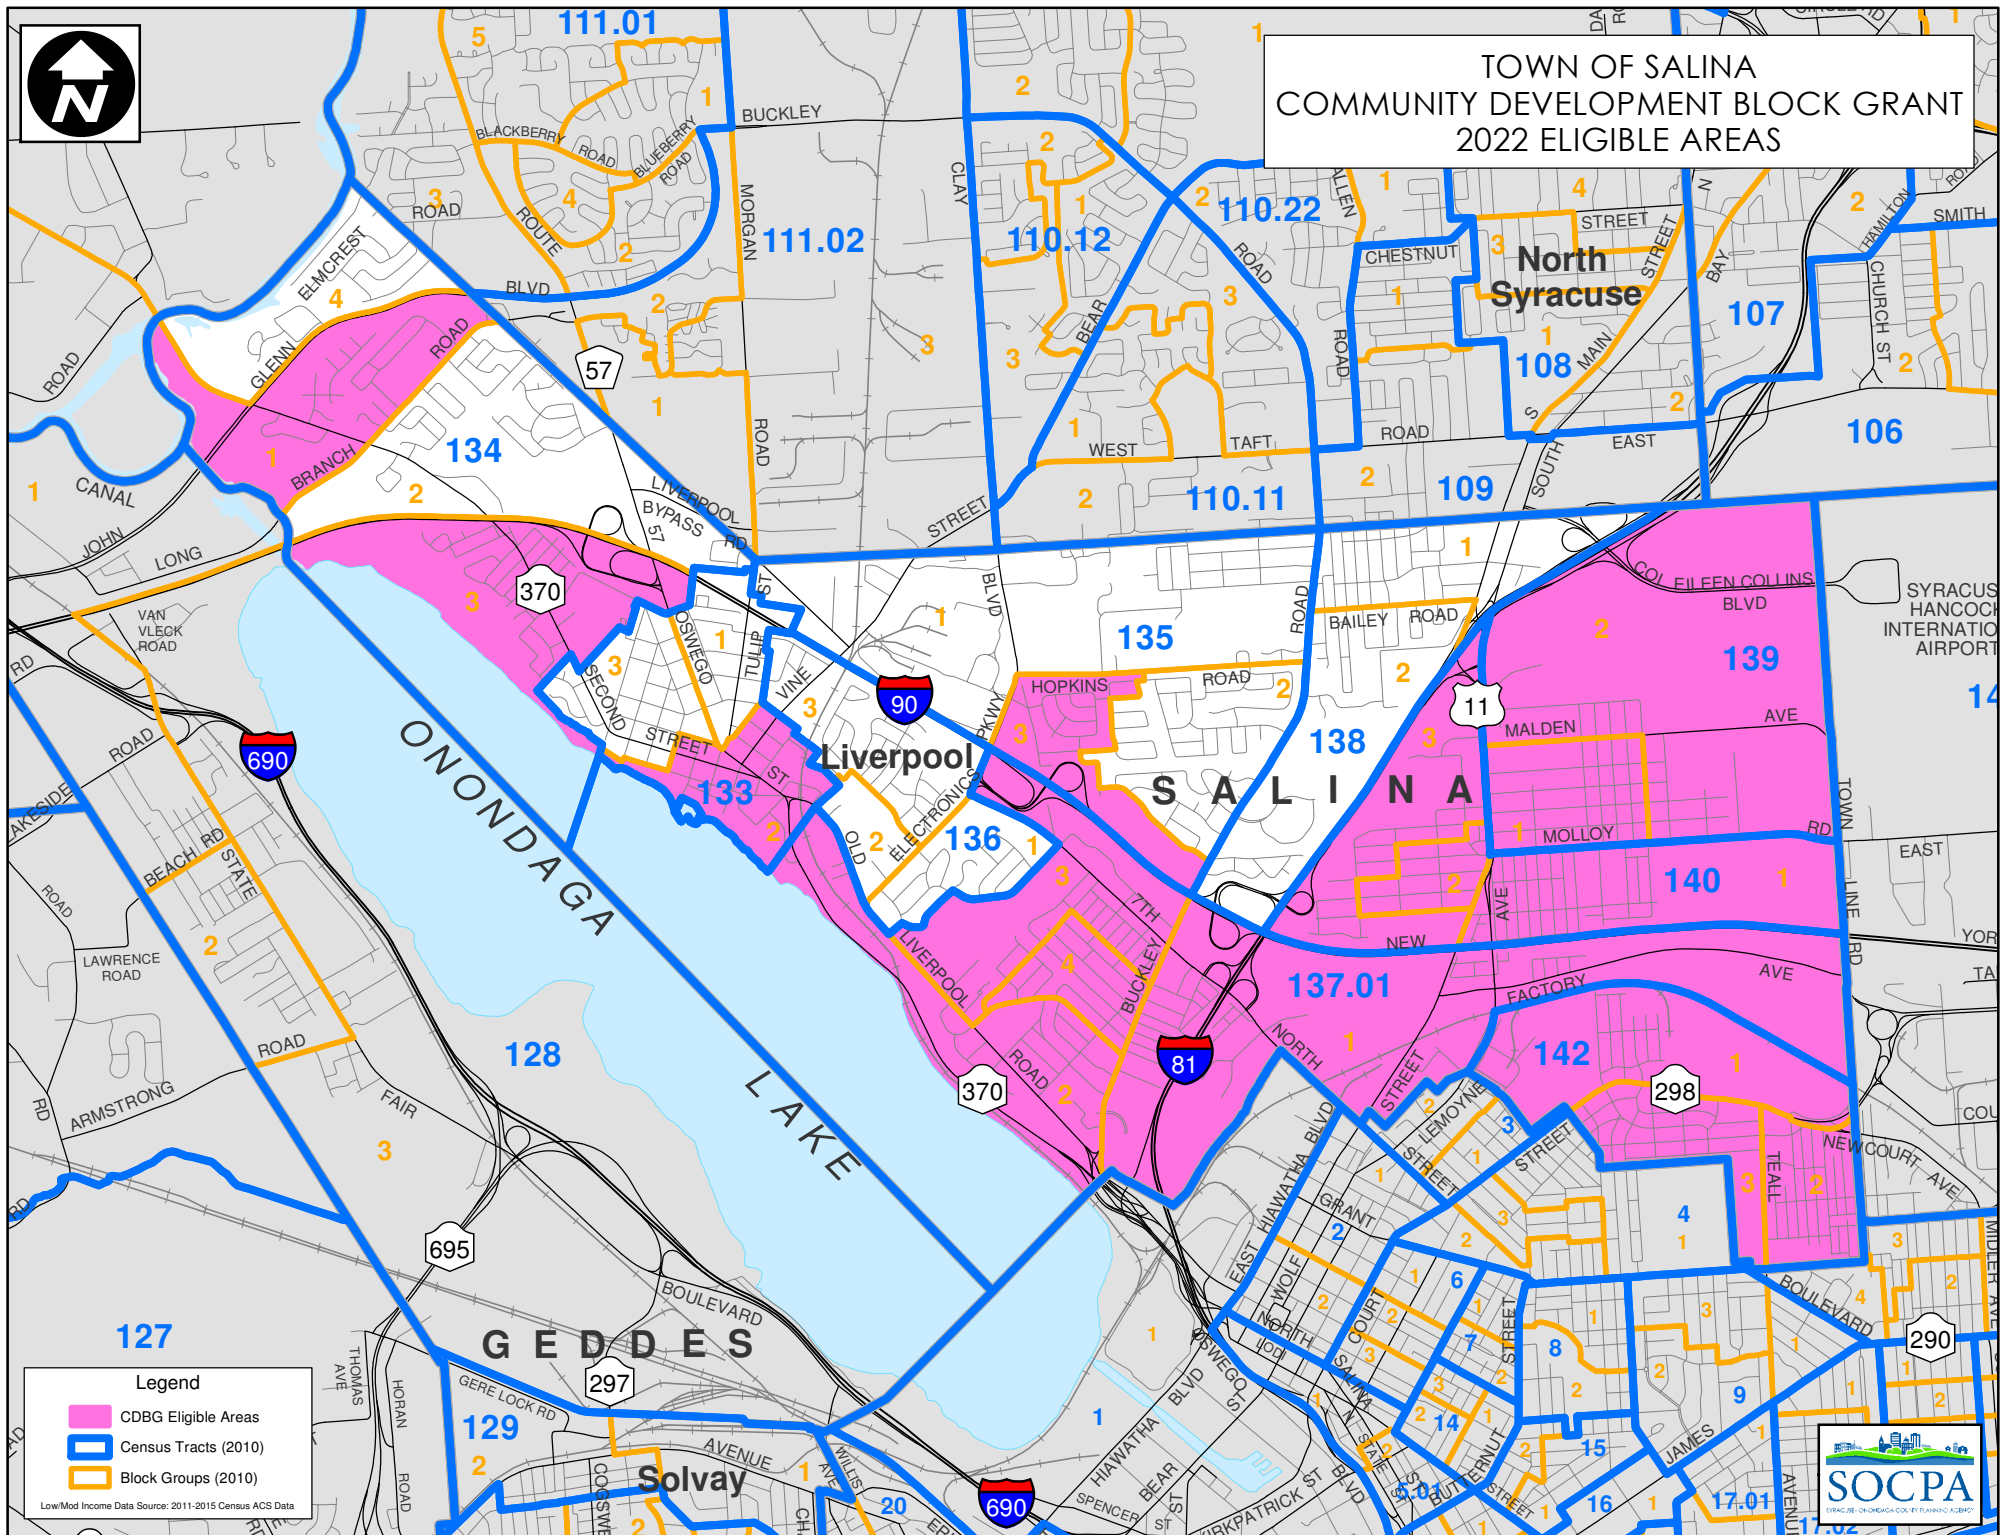

TOWN OF SALINA  
COMMUNITY DEVELOPMENT BLOCK GRANT  
2022 ELIGIBLE AREAS

**Legend**

- CDBG Eligible Areas
- Census Tracts (2010)
- Block Groups (2010)

Low/Mod Income Data Source: 2011-2015 Census ACS Data