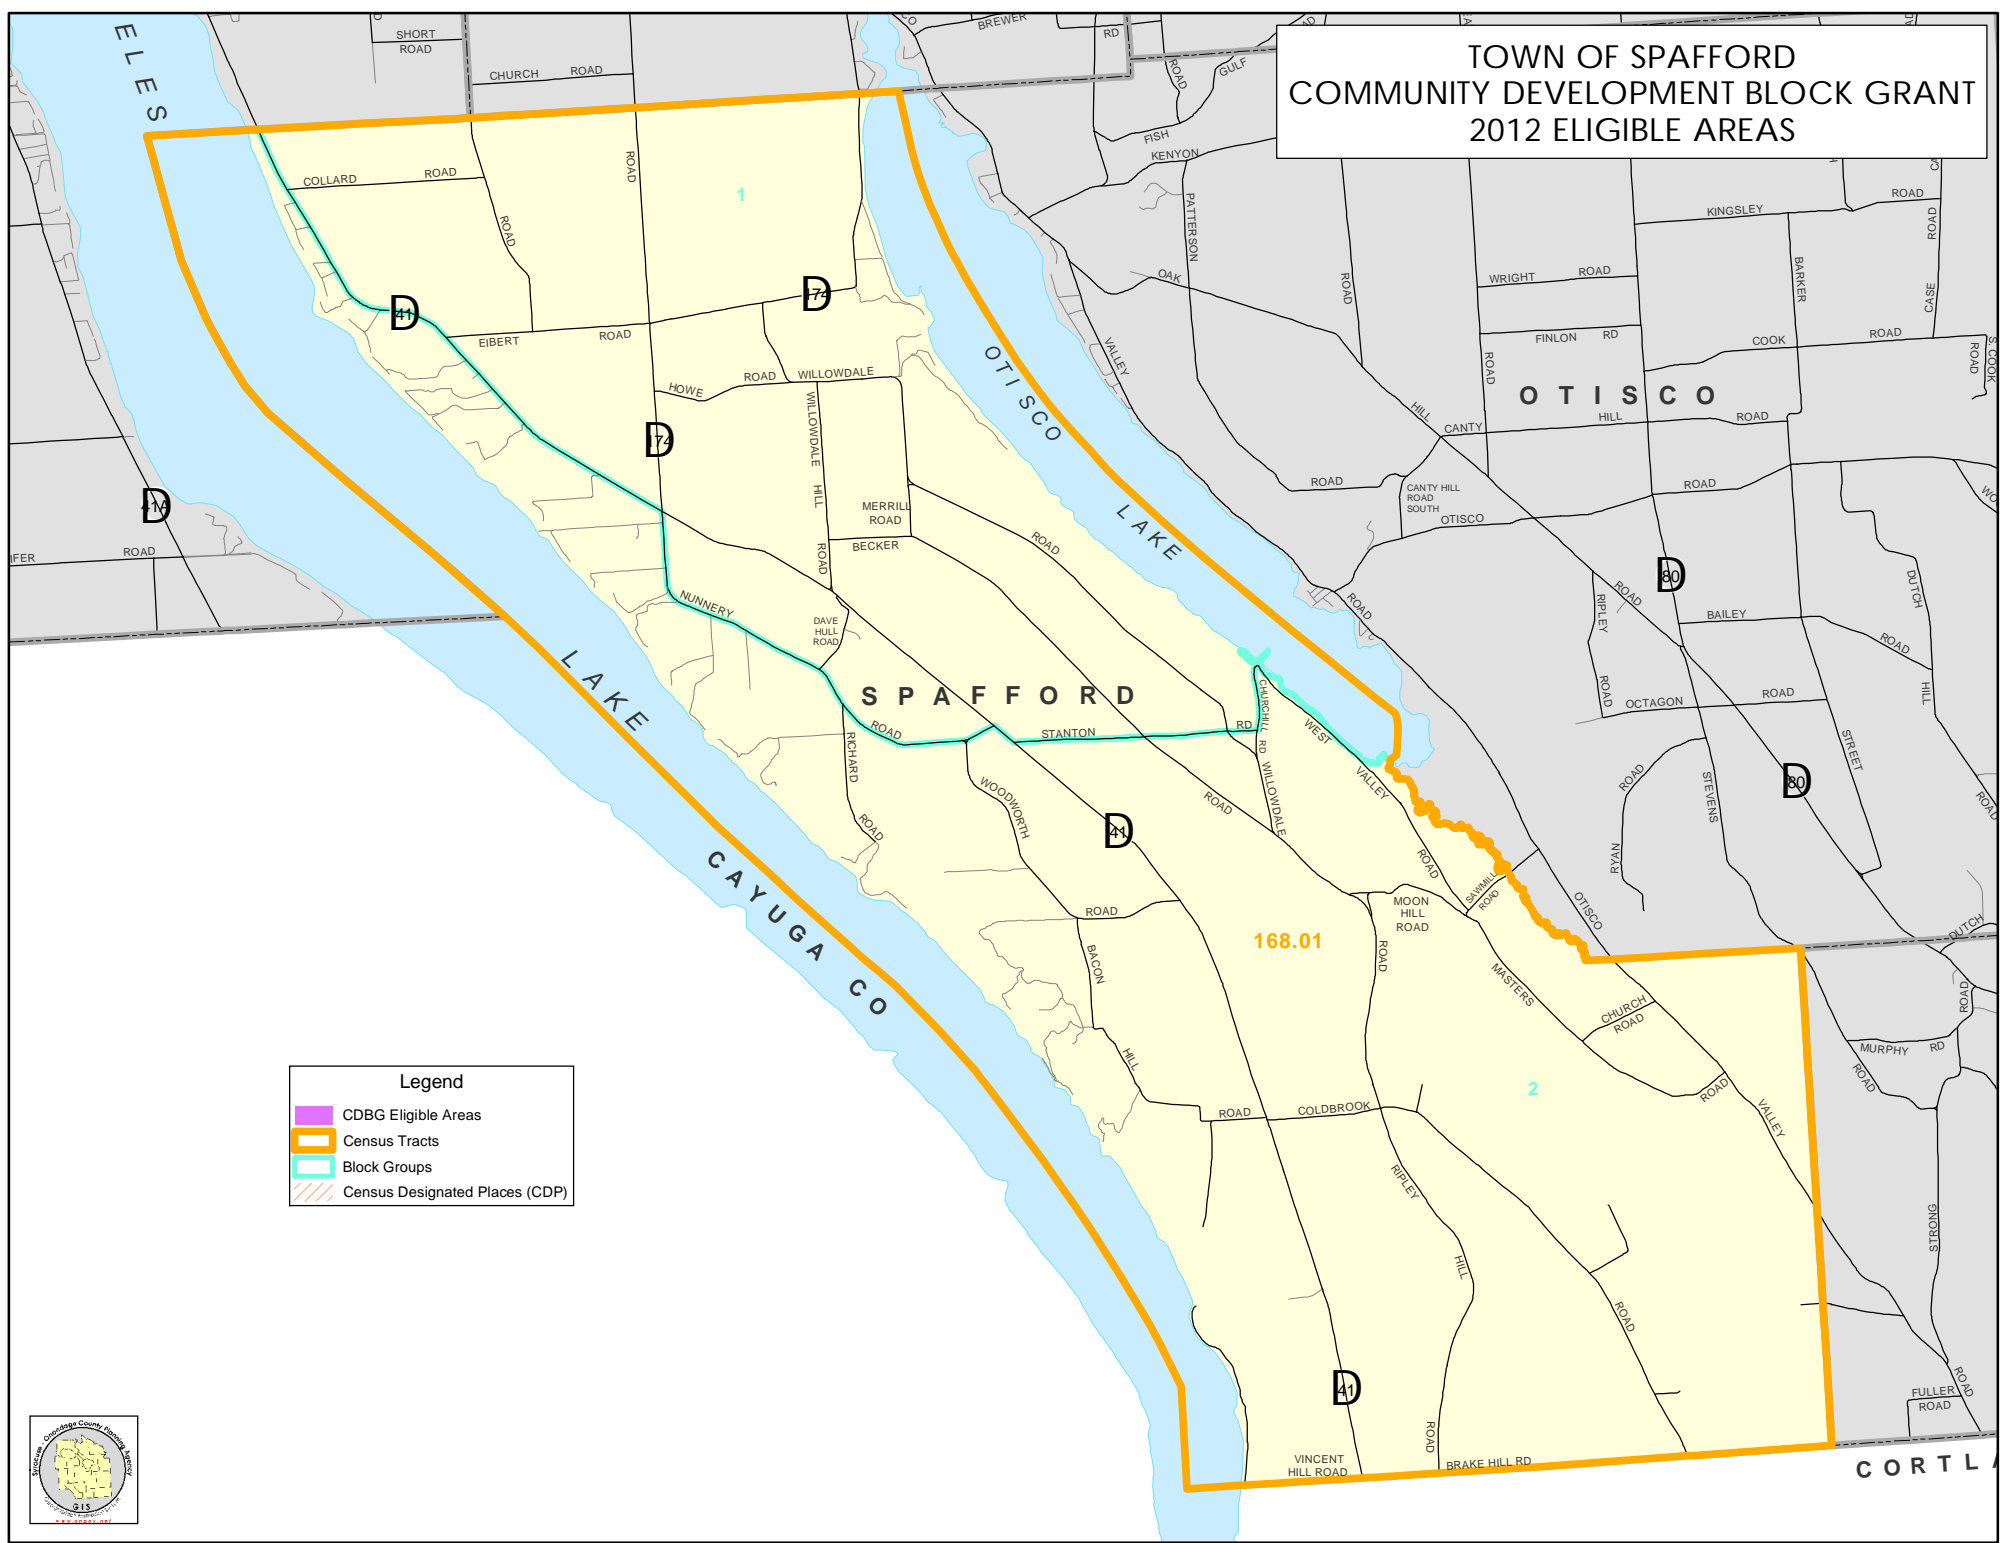

TOWN OF SPAFFORD COMMUNITY DEVELOPMENT BLOCK GRANT 2012 ELIGIBLE AREAS

- Legend**
- CDBG Eligible Areas
 - Census Tracts
 - Block Groups
 - Census Designated Places (CDP)