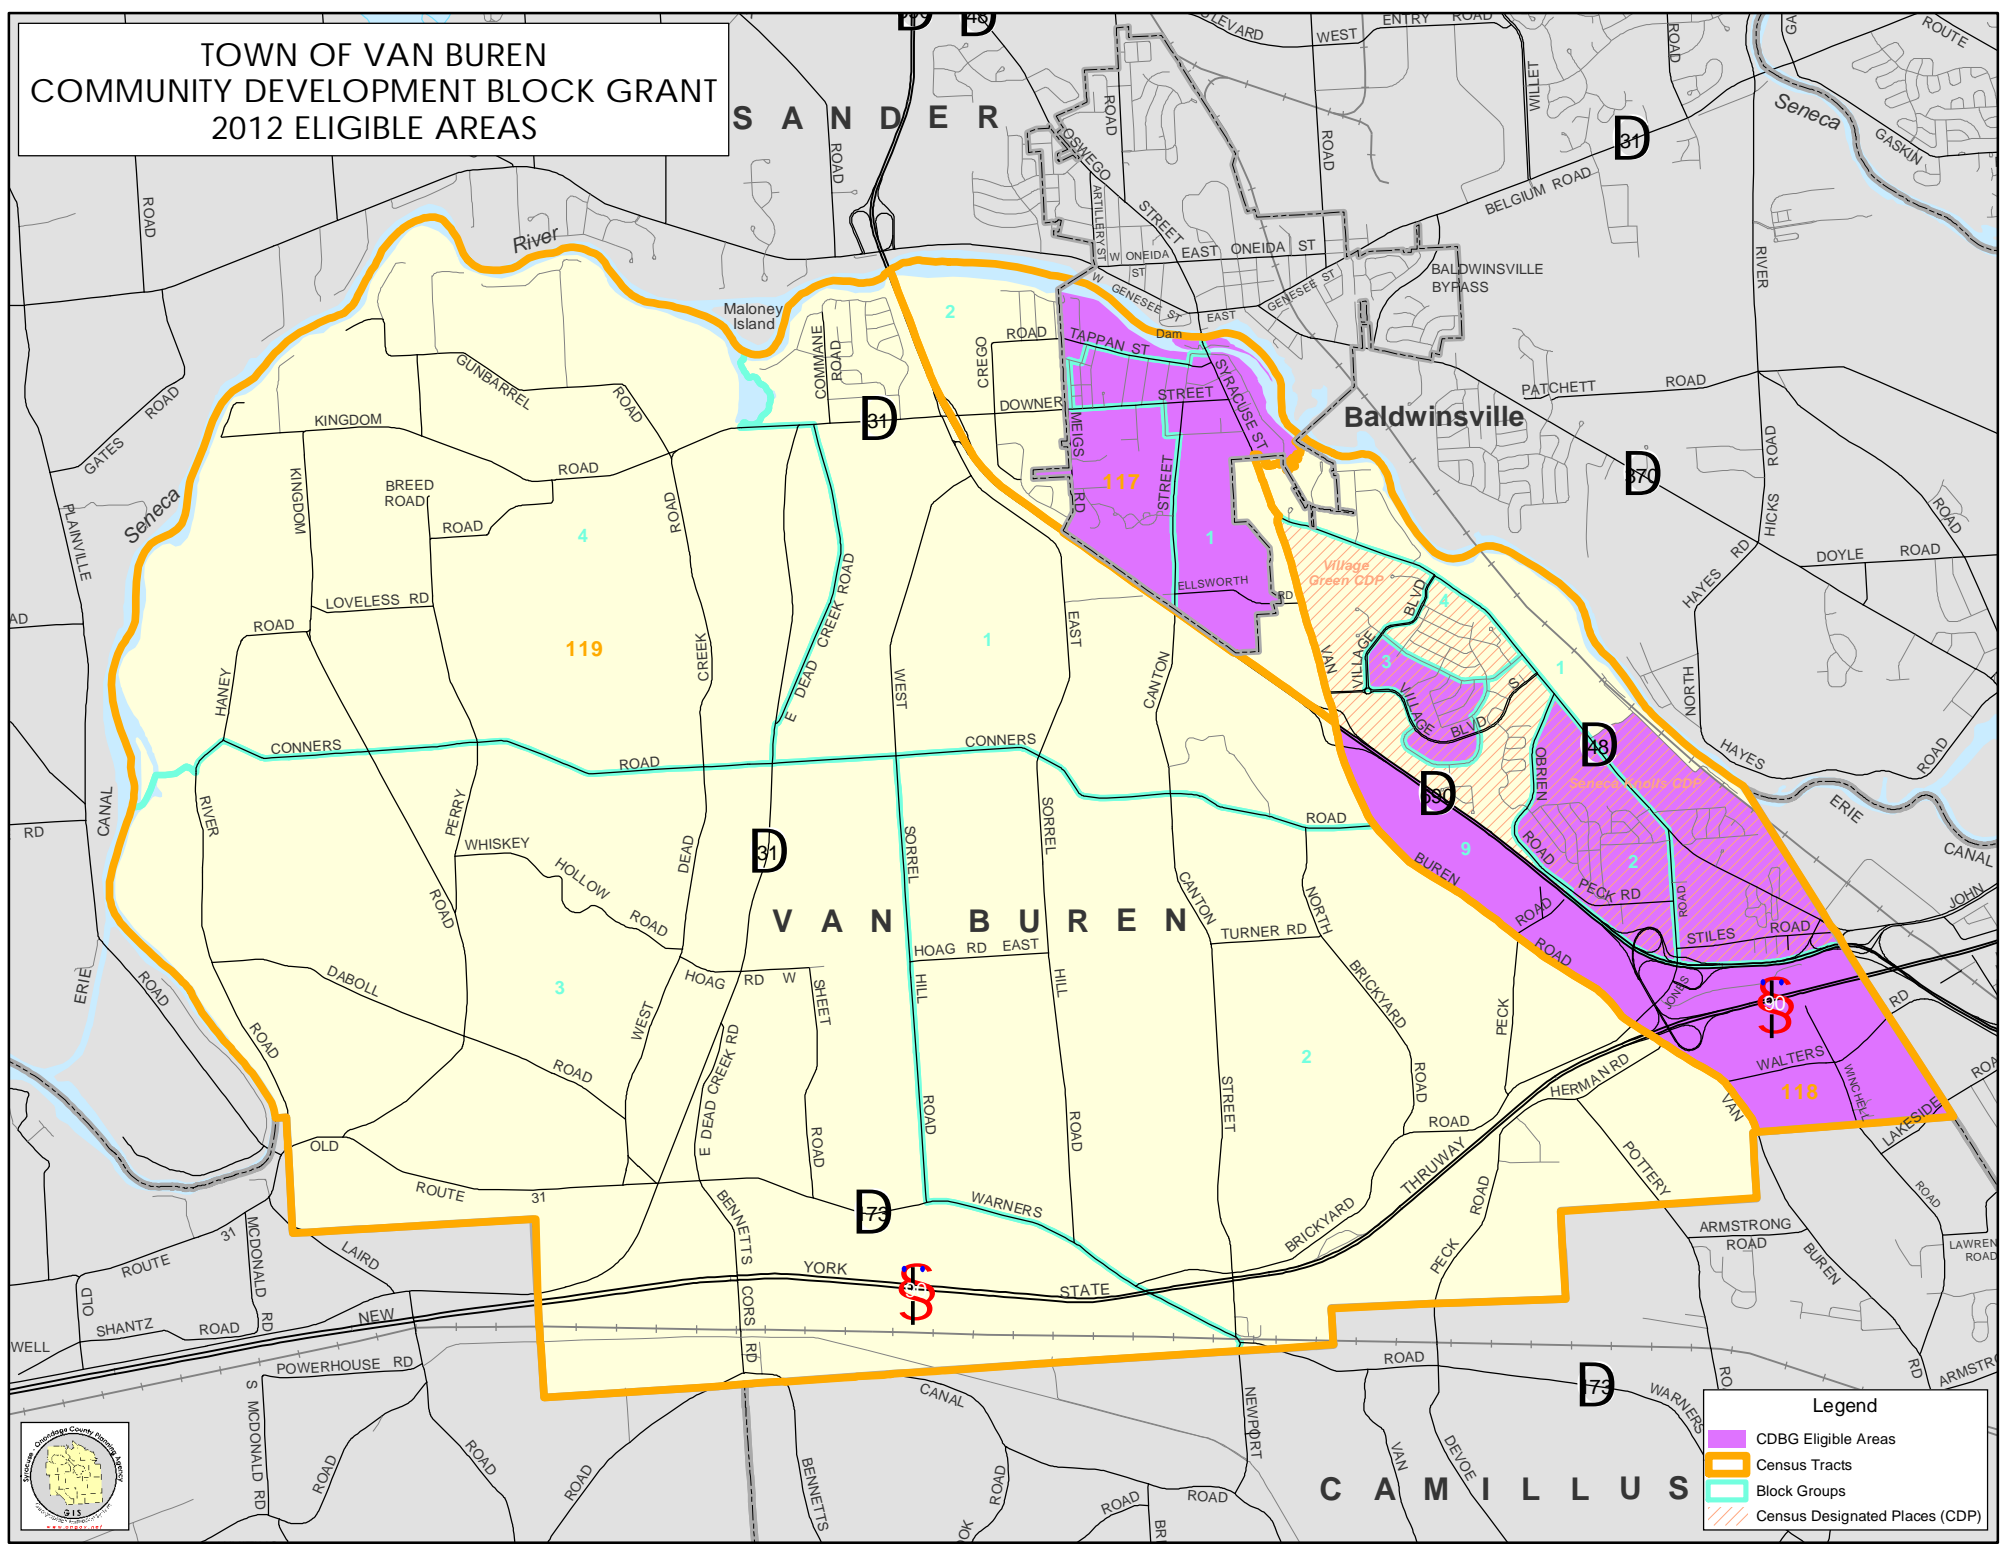

TOWN OF VAN BUREN
 COMMUNITY DEVELOPMENT BLOCK GRANT
 2012 ELIGIBLE AREAS

Legend

- CDBG Eligible Areas
- Census Tracts
- Block Groups
- Census Designated Places (CDP)