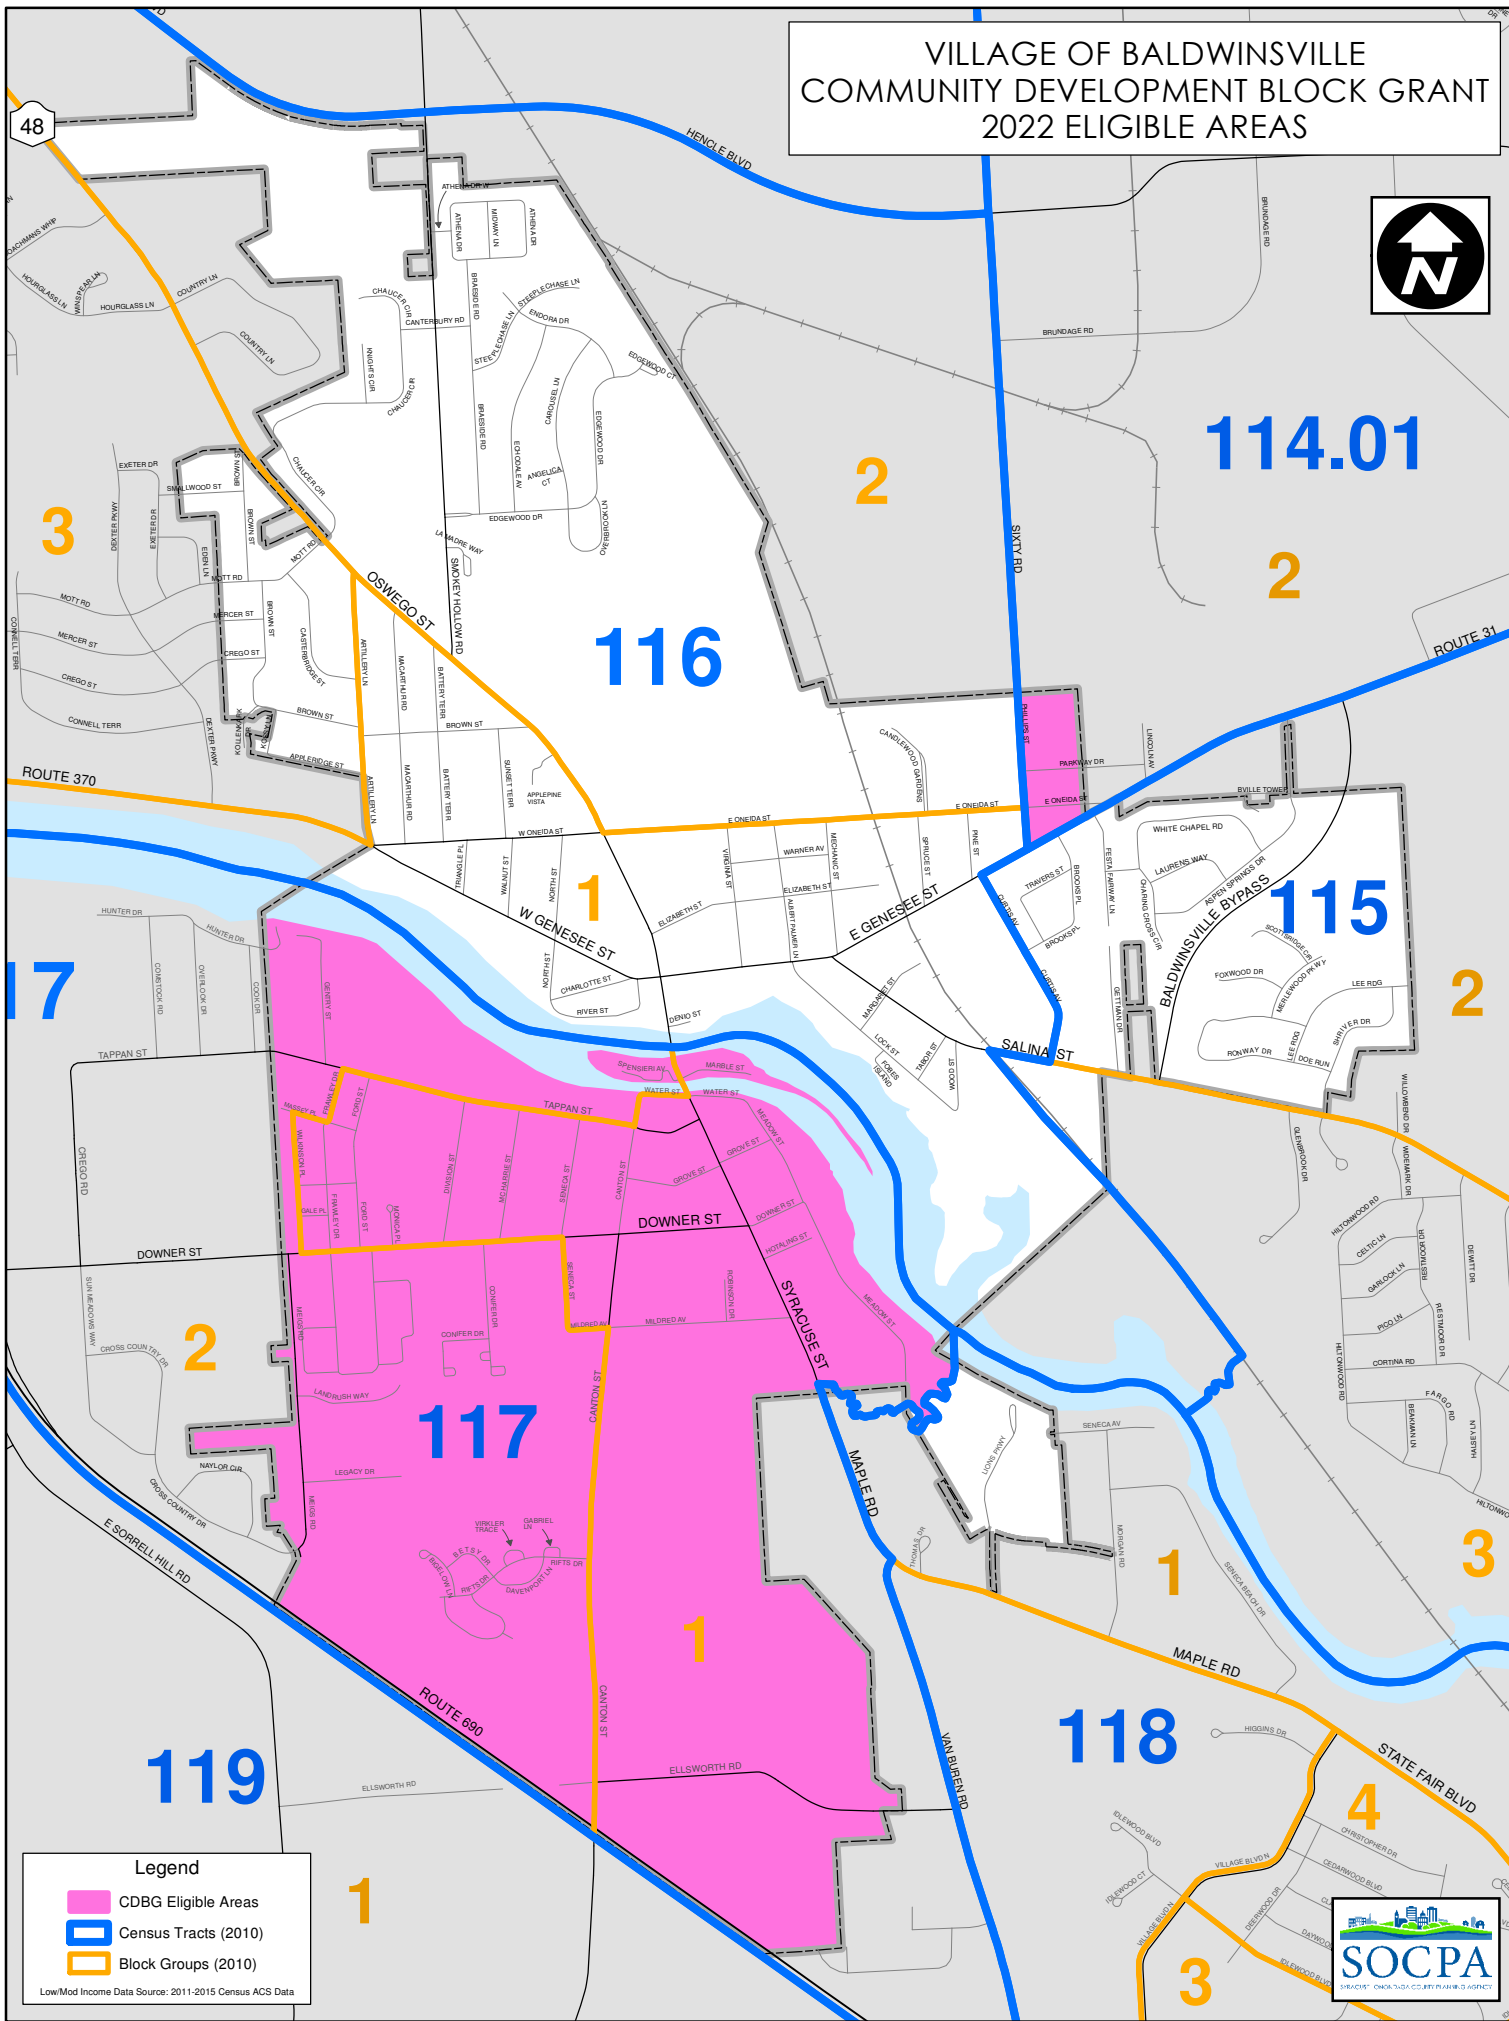

VILLAGE OF BALDWINSVILLE COMMUNITY DEVELOPMENT BLOCK GRANT 2022 ELIGIBLE AREAS

Legend

- CDBG Eligible Areas
- Census Tracts (2010)
- Block Groups (2010)

Low/Mod Income Data Source: 2011-2015 Census ACS Data