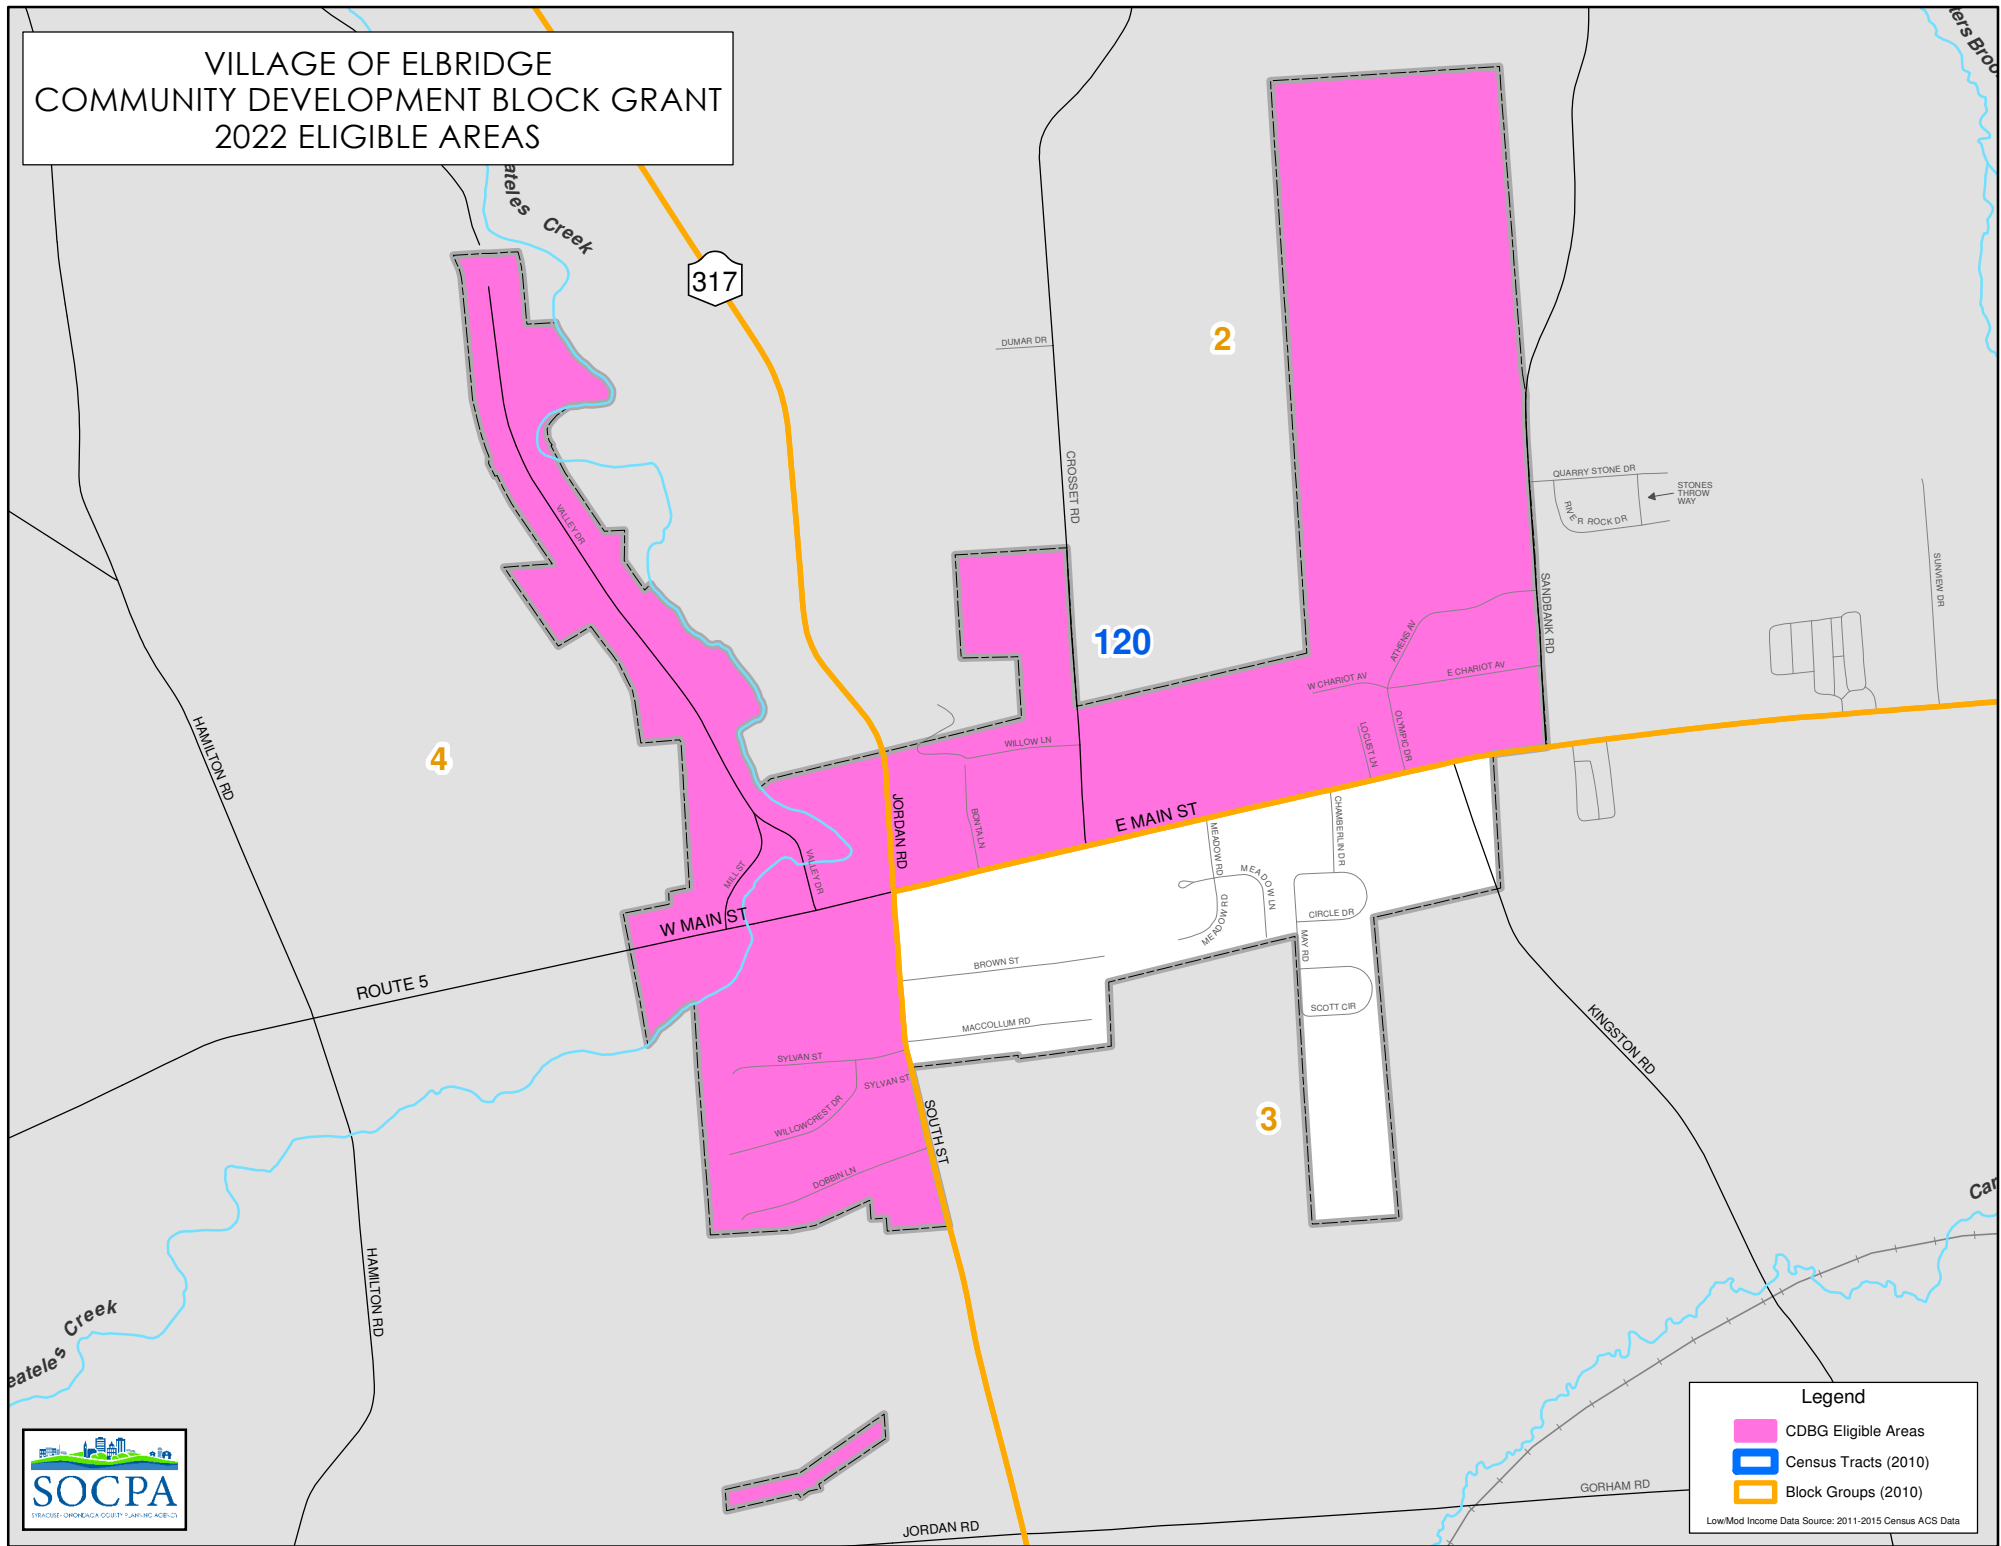

VILLAGE OF ELBRIDGE
 COMMUNITY DEVELOPMENT BLOCK GRANT
 2022 ELIGIBLE AREAS

Legend

- CDBG Eligible Areas
- Census Tracts (2010)
- Block Groups (2010)

Low/Mod Income Data Source: 2011-2015 Census ACS Data