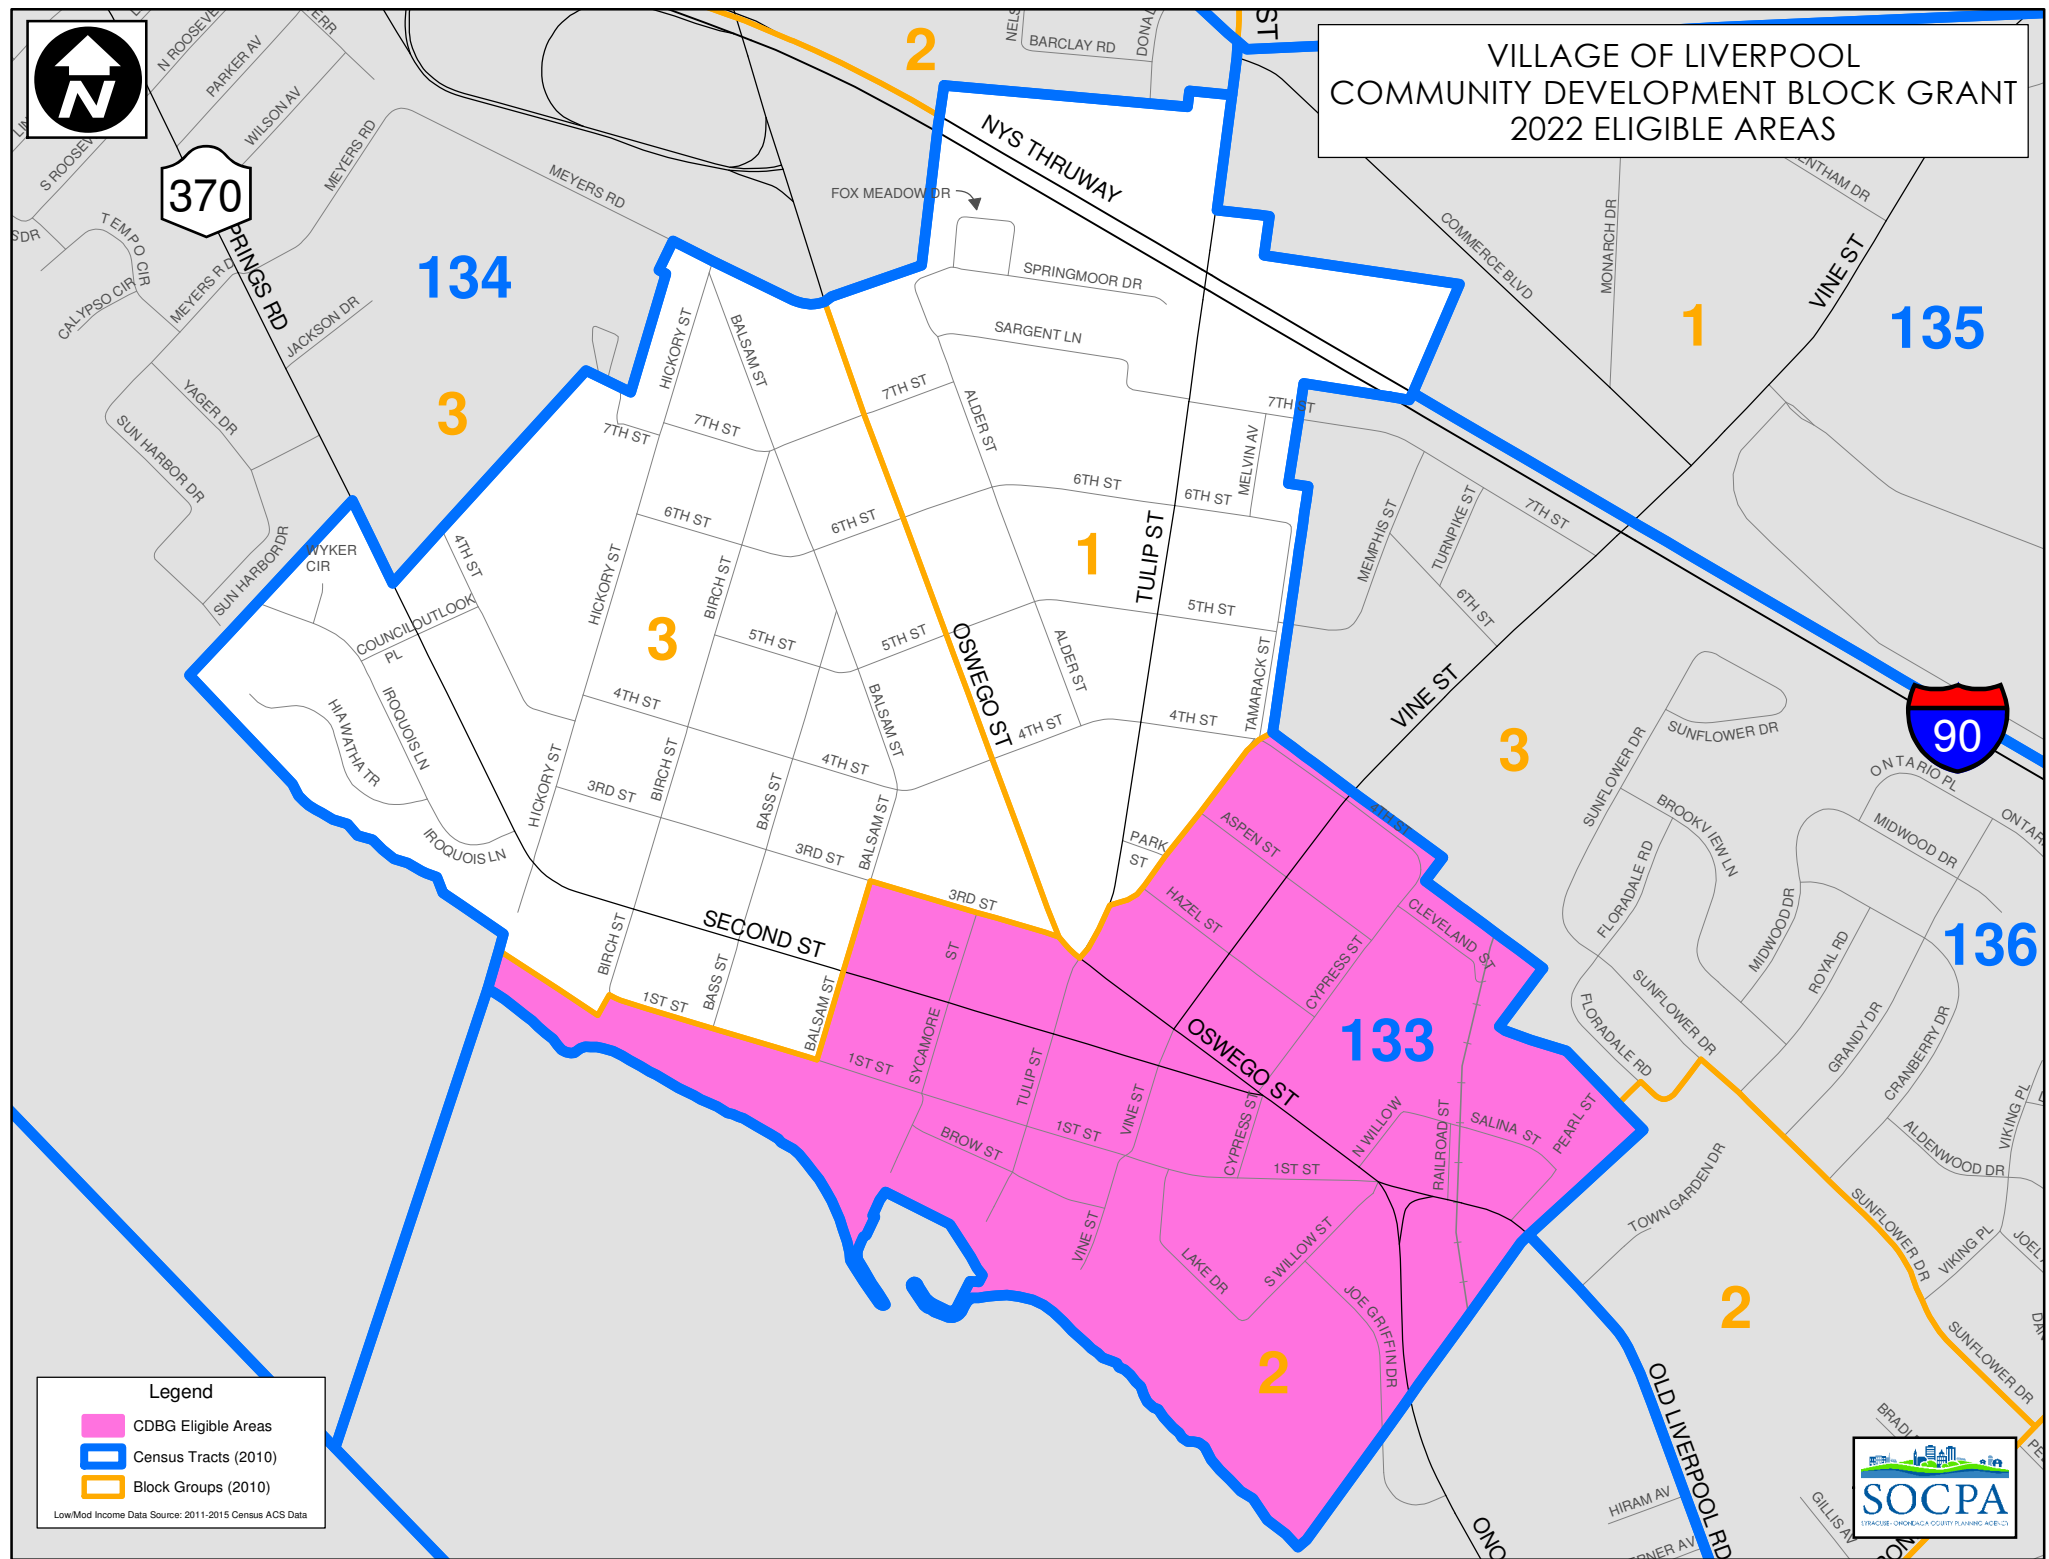

VILLAGE OF LIVERPOOL COMMUNITY DEVELOPMENT BLOCK GRANT 2022 ELIGIBLE AREAS

Legend

- CDBG Eligible Areas
- Census Tracts (2010)
- Block Groups (2010)

Low/Mod Income Data Source: 2011-2015 Census ACS Data