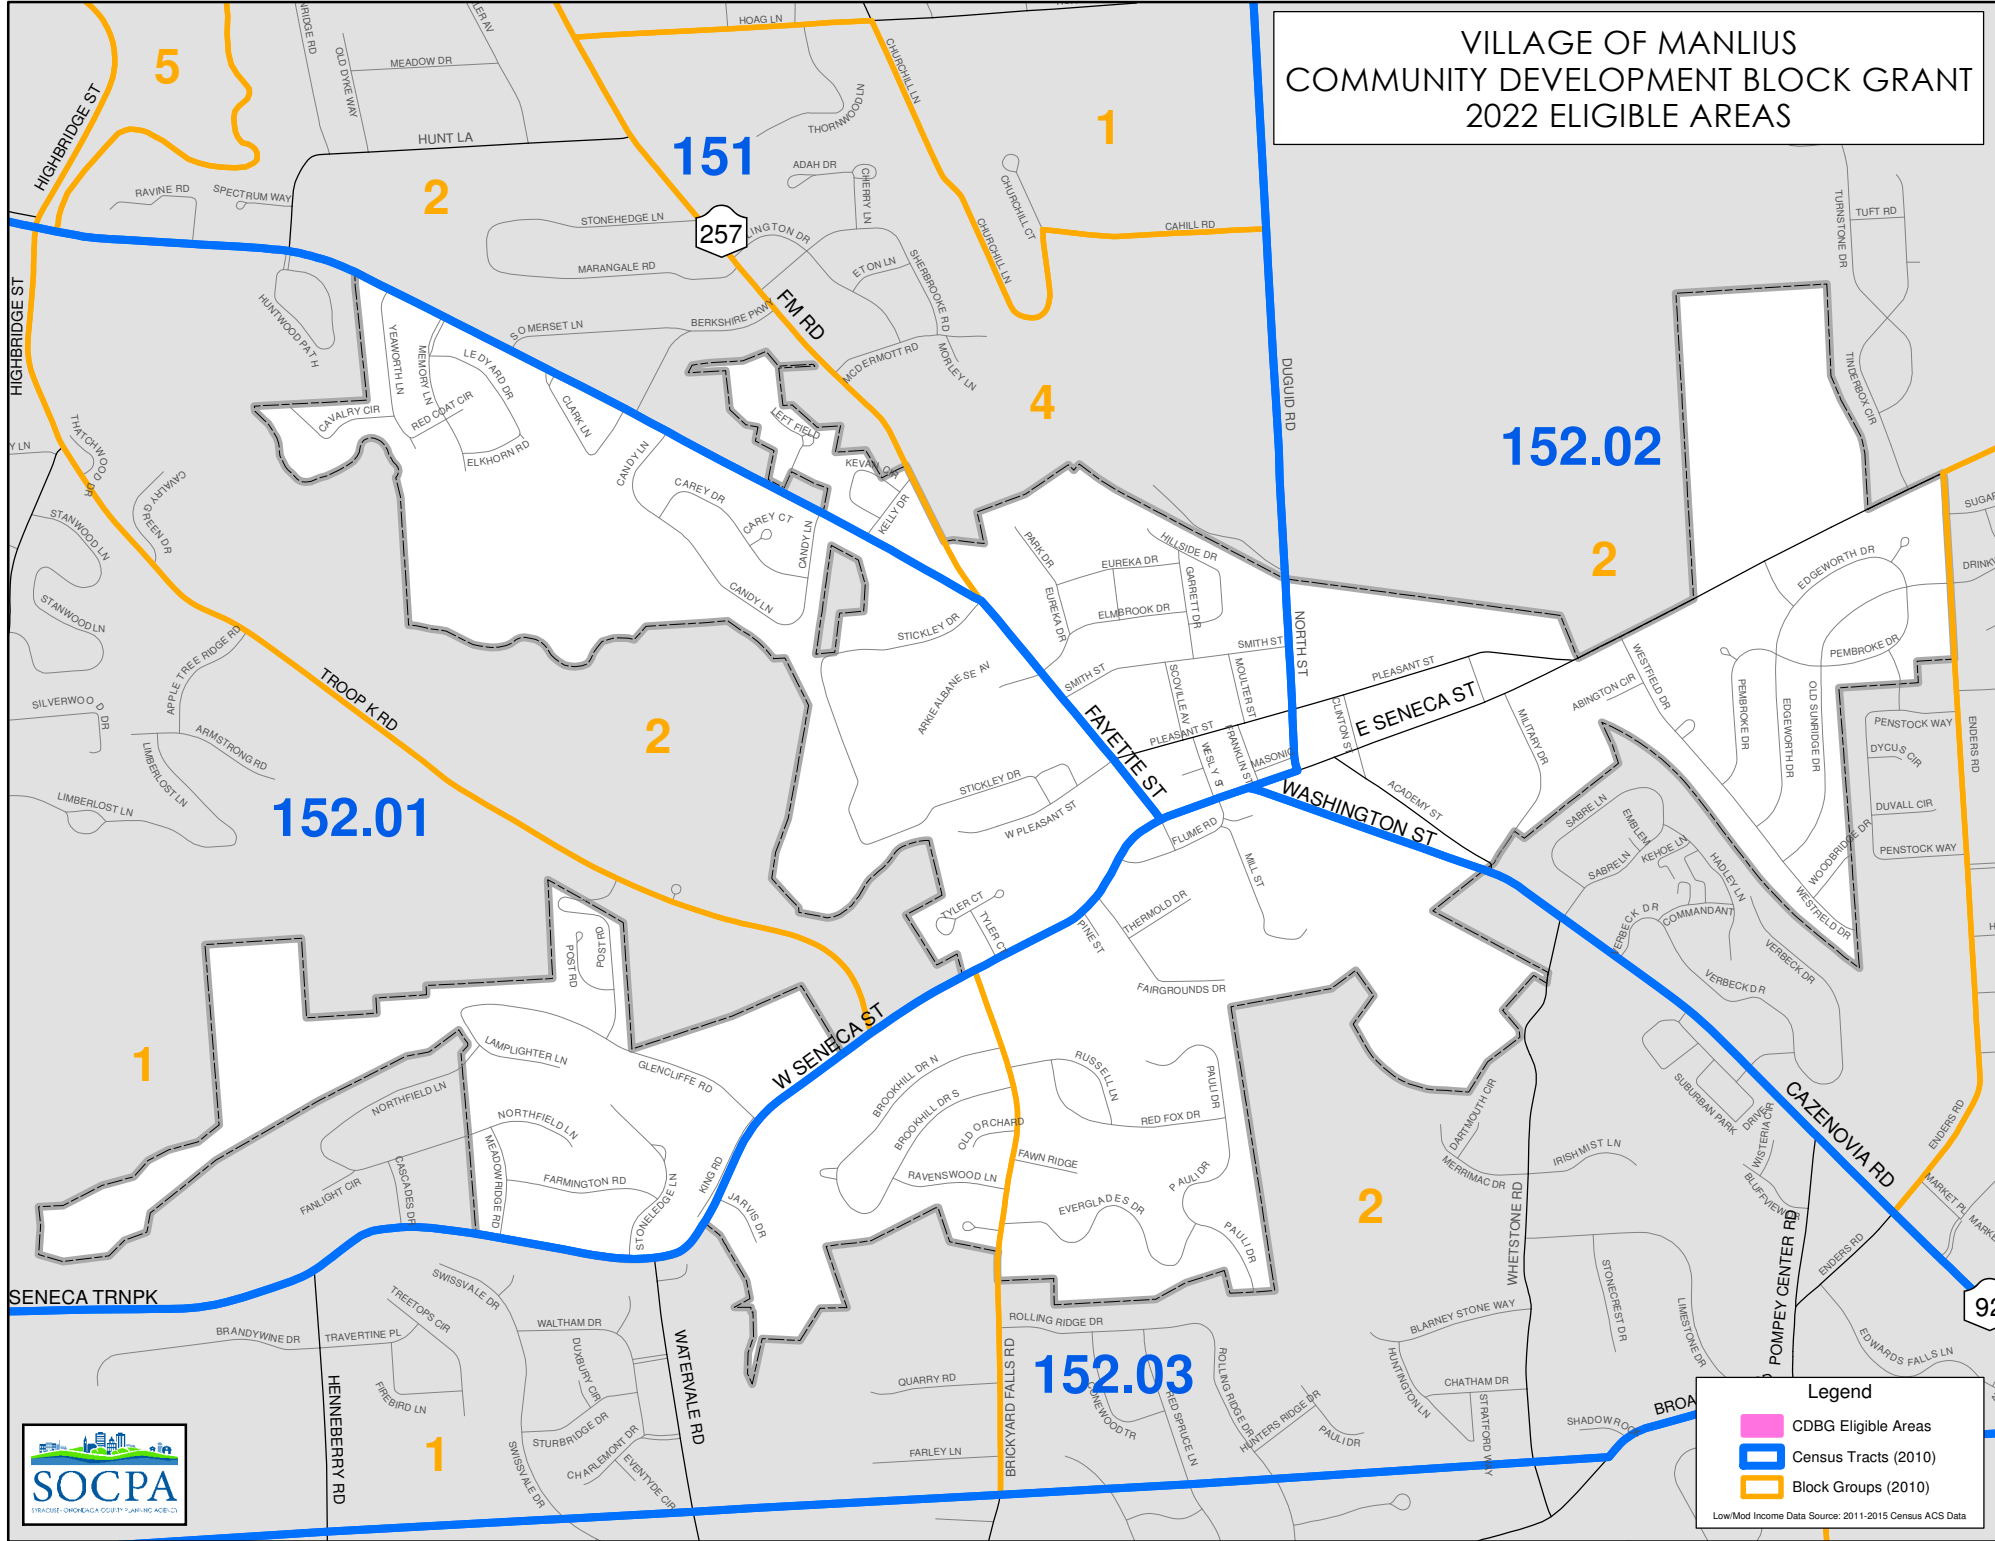

VILLAGE OF MANLIUS
COMMUNITY DEVELOPMENT BLOCK GRANT
2022 ELIGIBLE AREAS

Legend

- CDBG Eligible Areas
- Census Tracts (2010)
- Block Groups (2010)

Low/Mid Income Data Source: 2011-2015 Census ACS Data