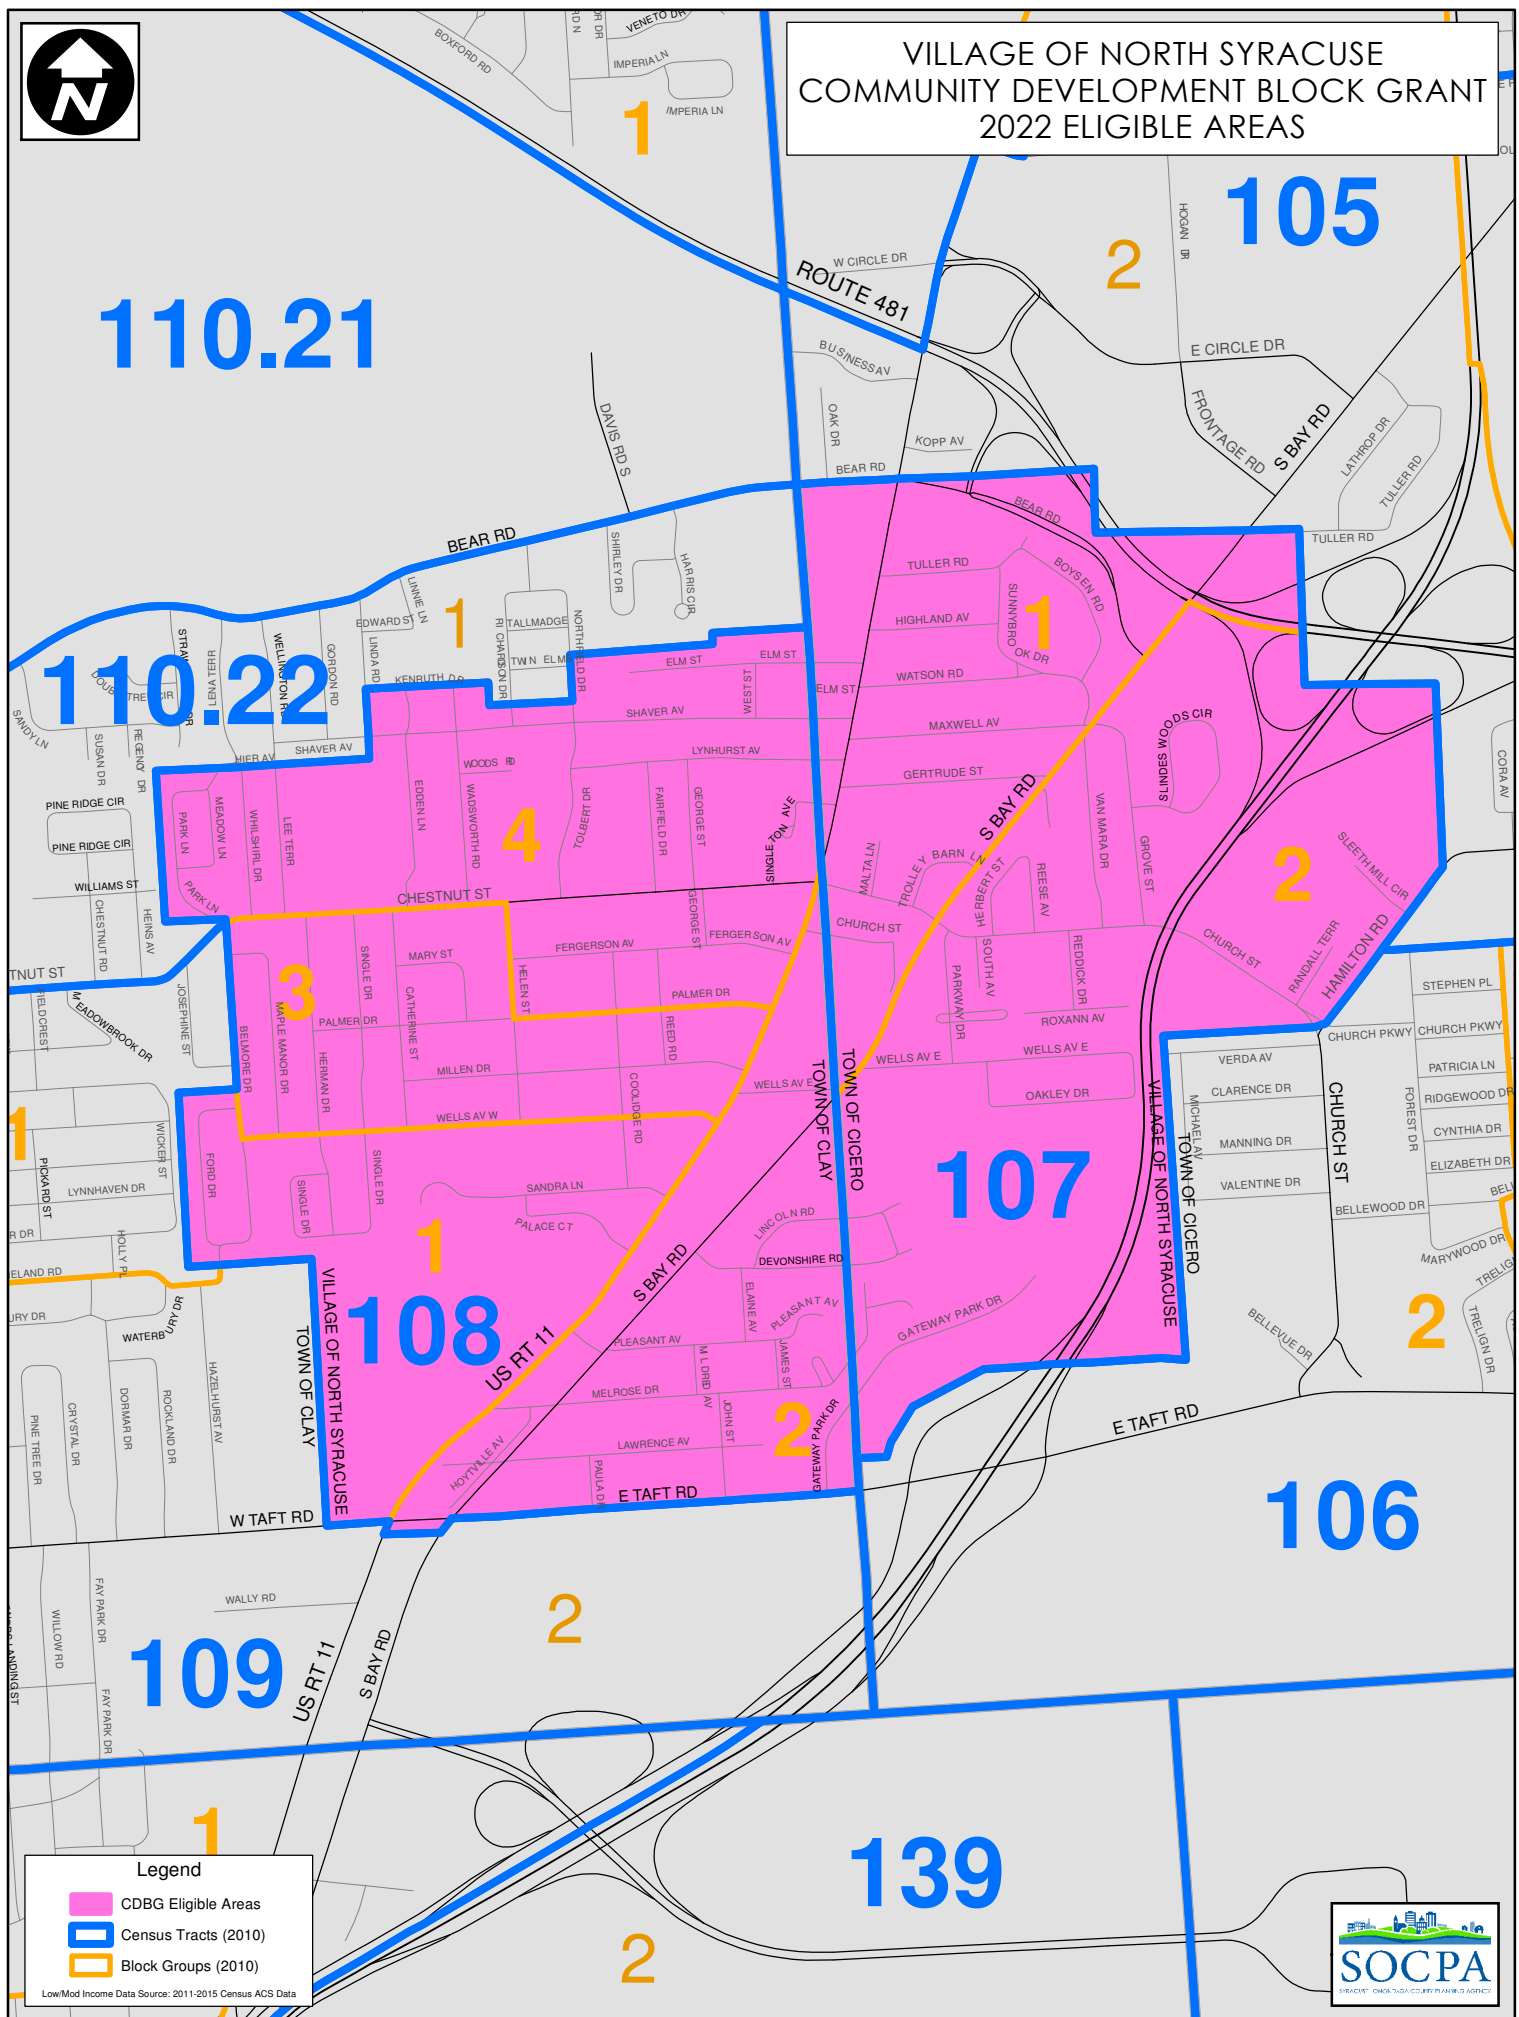

VILLAGE OF NORTH SYRACUSE
COMMUNITY DEVELOPMENT BLOCK GRANT
2022 ELIGIBLE AREAS

Legend

- CDBG Eligible Areas
- Census Tracts (2010)
- Block Groups (2010)

Low/Mod Income Data Source: 2011-2015 Census ACS Data