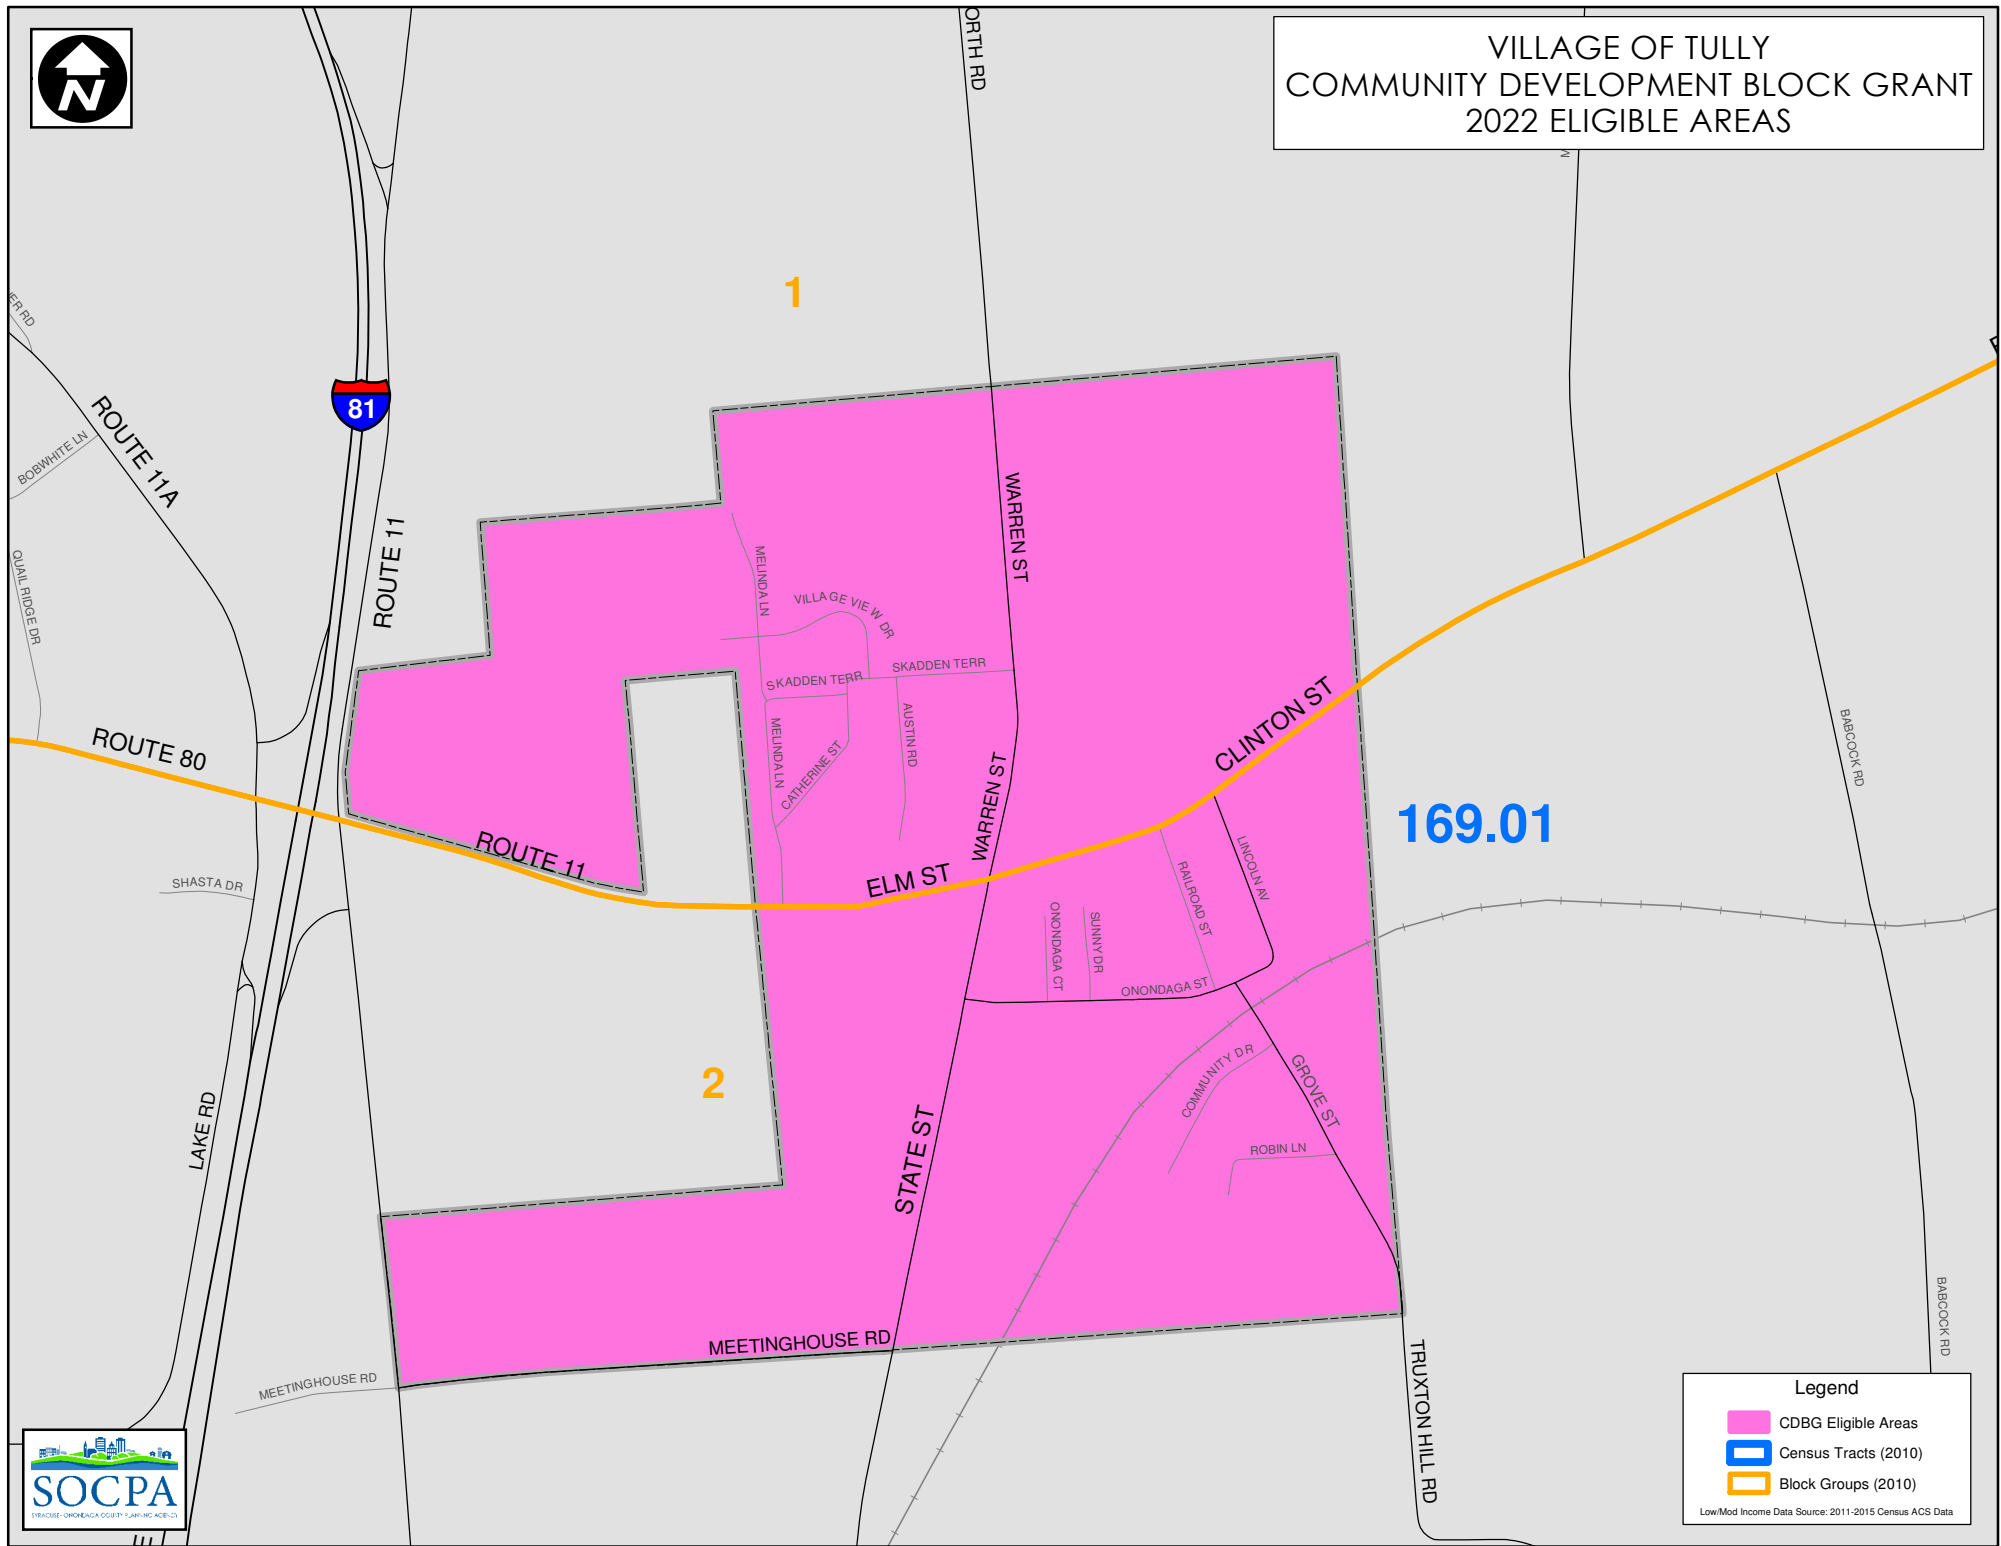

VILLAGE OF TULLY  
COMMUNITY DEVELOPMENT BLOCK GRANT  
2022 ELIGIBLE AREAS

**Legend**

- CDBG Eligible Areas
- Census Tracts (2010)
- Block Groups (2010)

Low/Mod Income Data Source: 2011-2015 Census ACS Data