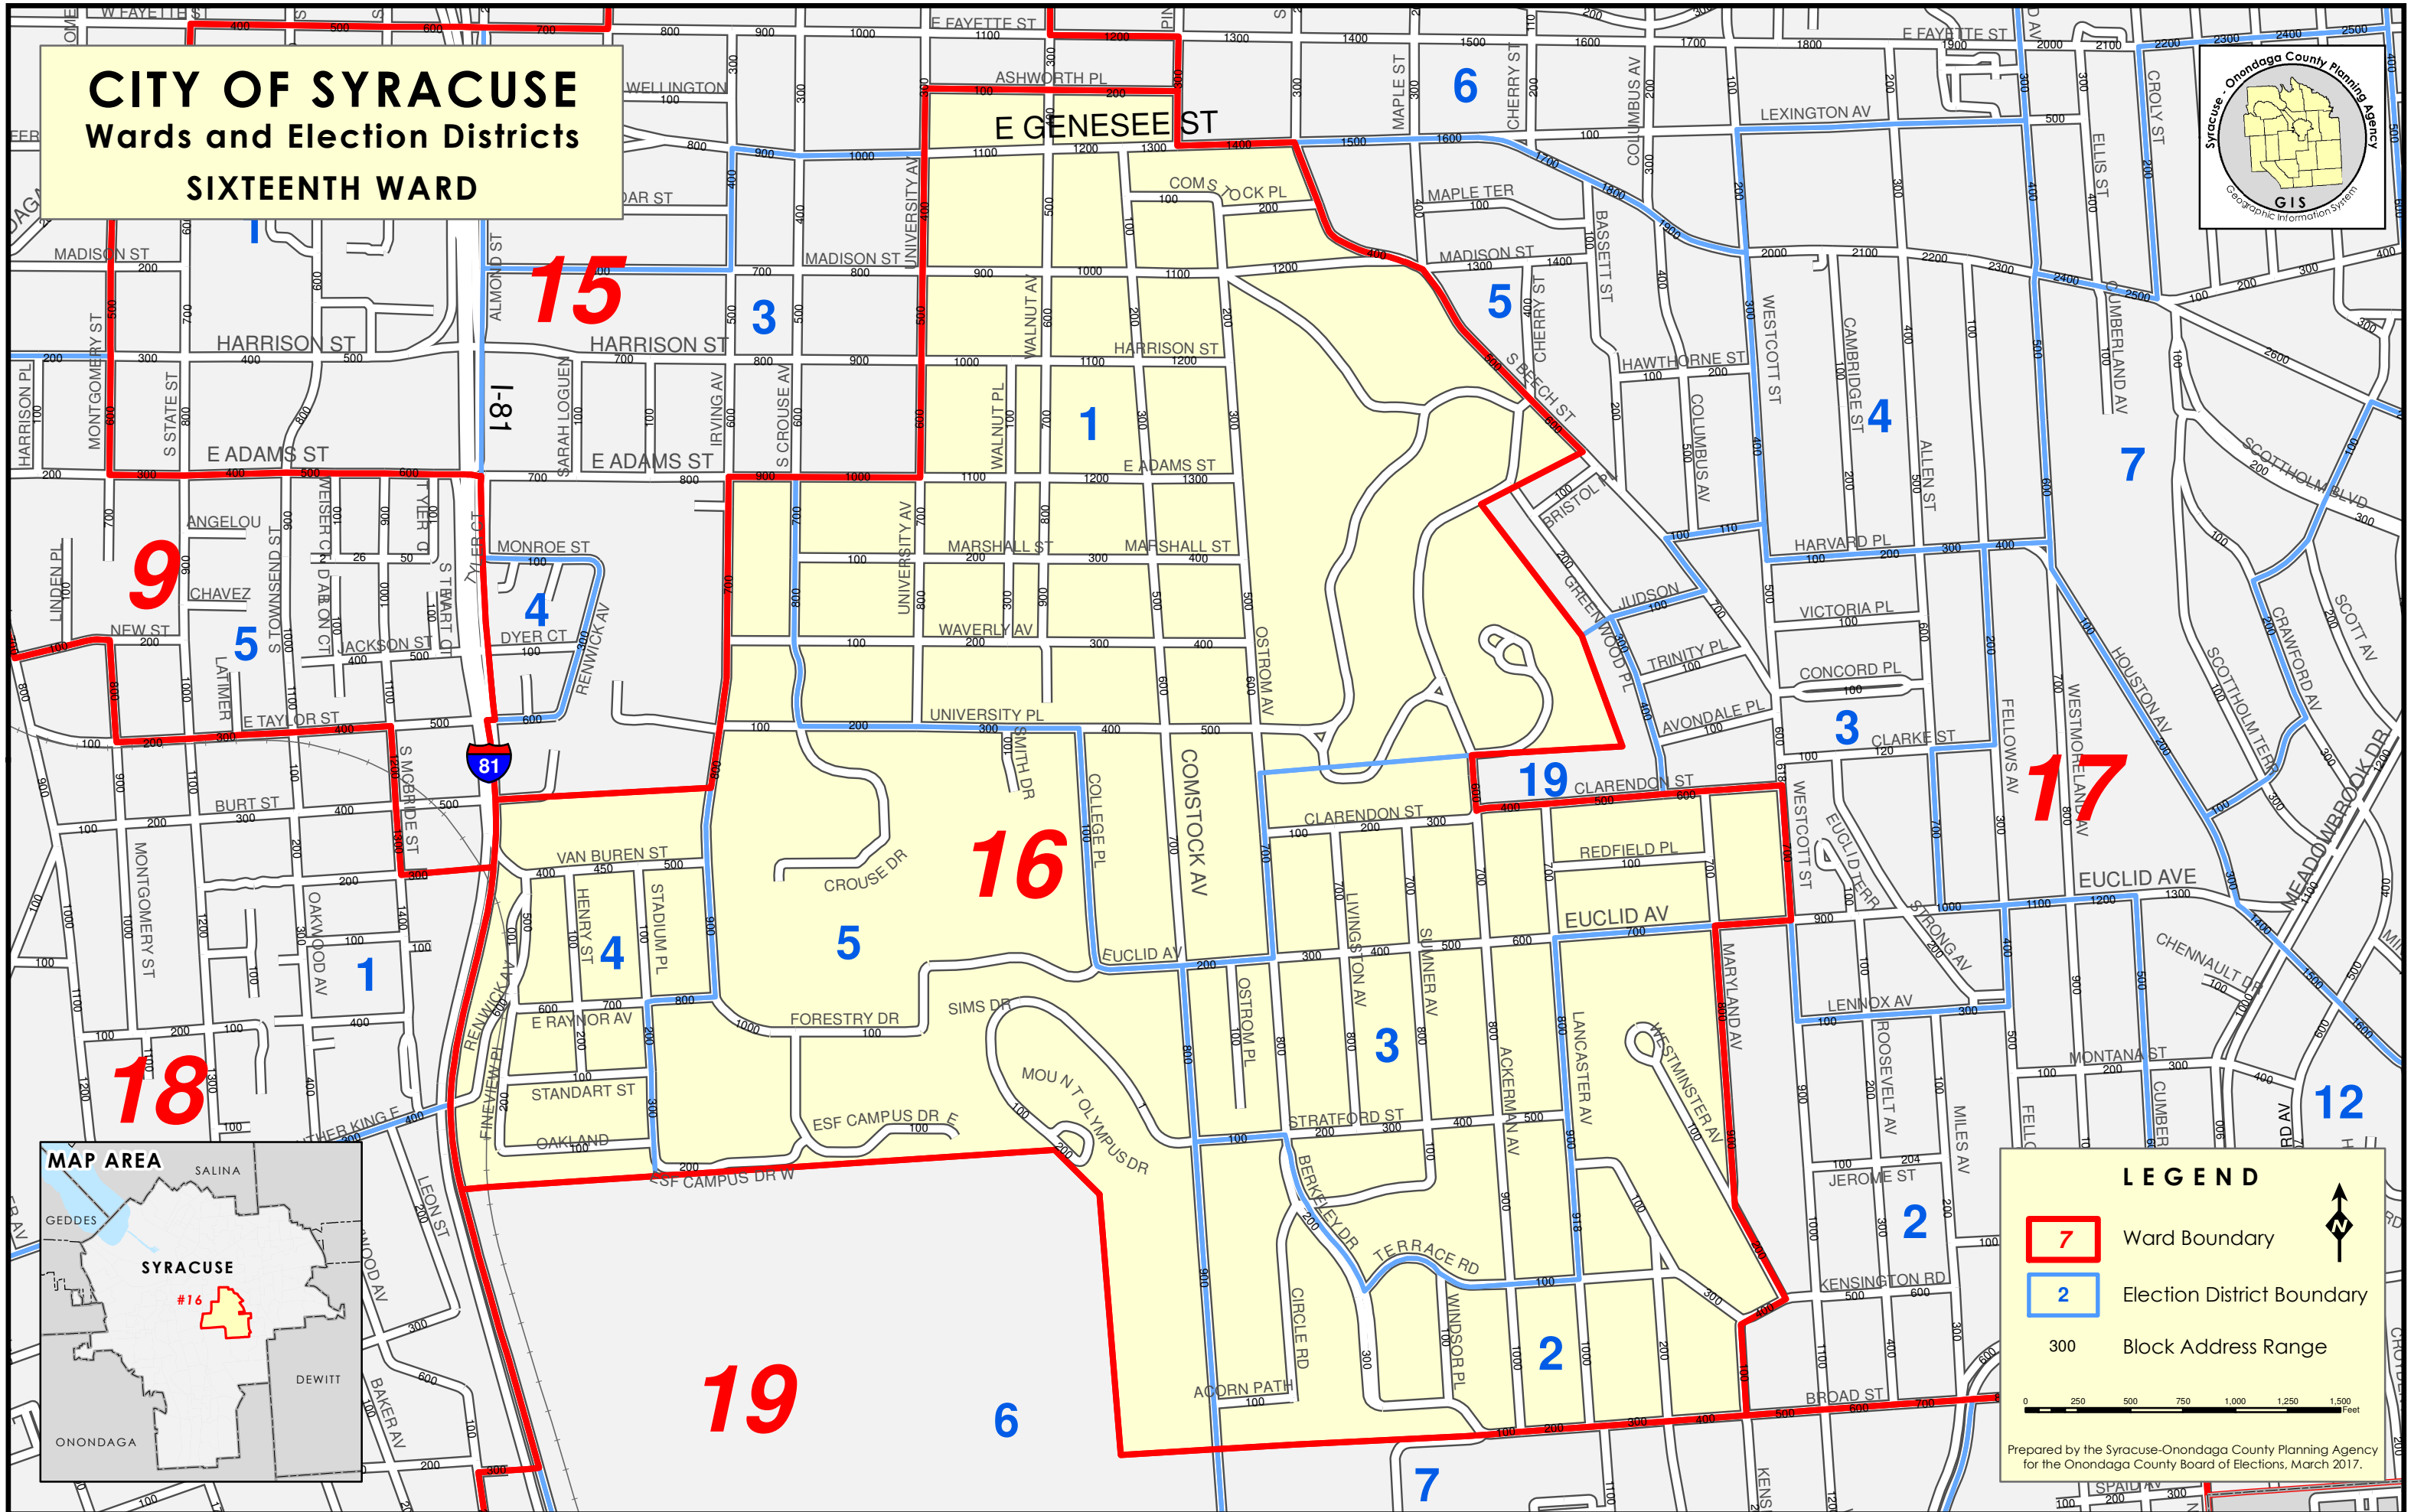

CITY OF SYRACUSE

Wards and Election Districts

SIXTEENTH WARD

LEGEND

- 7 Ward Boundary
- 2 Election District Boundary
- 300 Block Address Range

Prepared by the Syracuse-Onondaga County Planning Agency for the Onondaga County Board of Elections, March 2017.