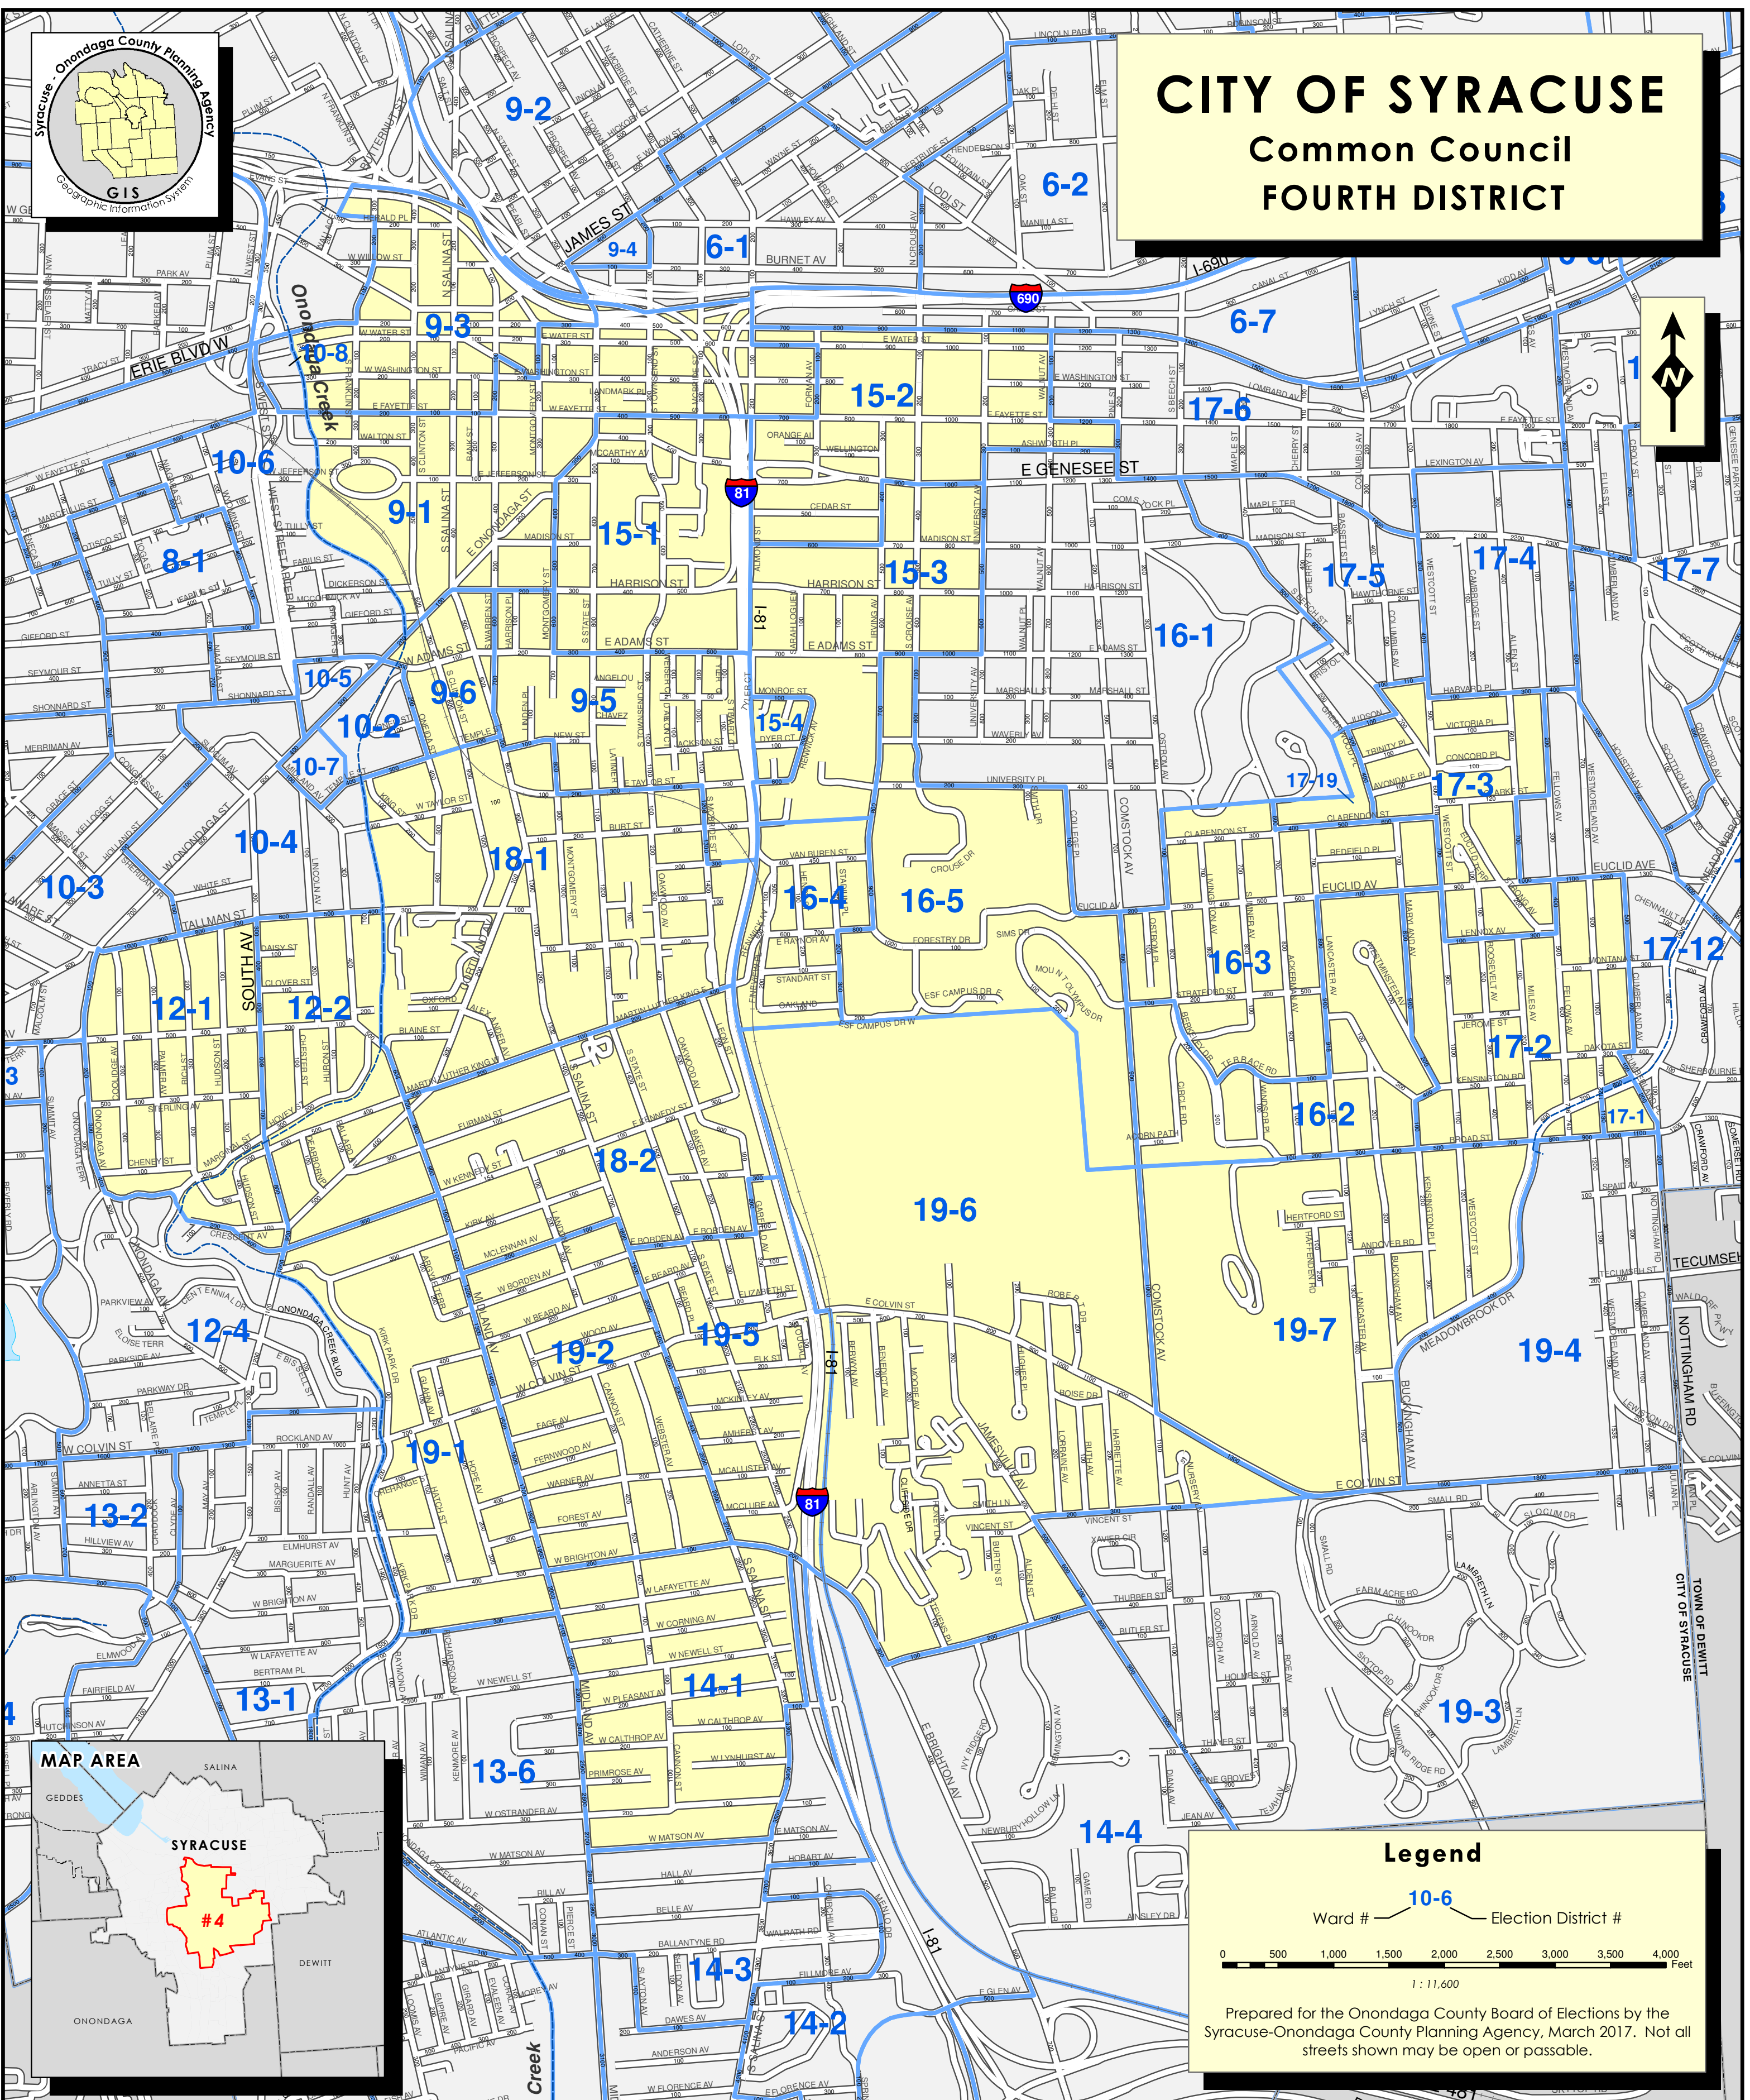

CITY OF SYRACUSE

Common Council

FOURTH DISTRICT

Legend

Ward # — Election District #

0 500 1,000 1,500 2,000 2,500 3,000 3,500 4,000 Feet

1 : 11,600

Prepared for the Onondaga County Board of Elections by the Syracuse-Onondaga County Planning Agency, March 2017. Not all streets shown may be open or passable.