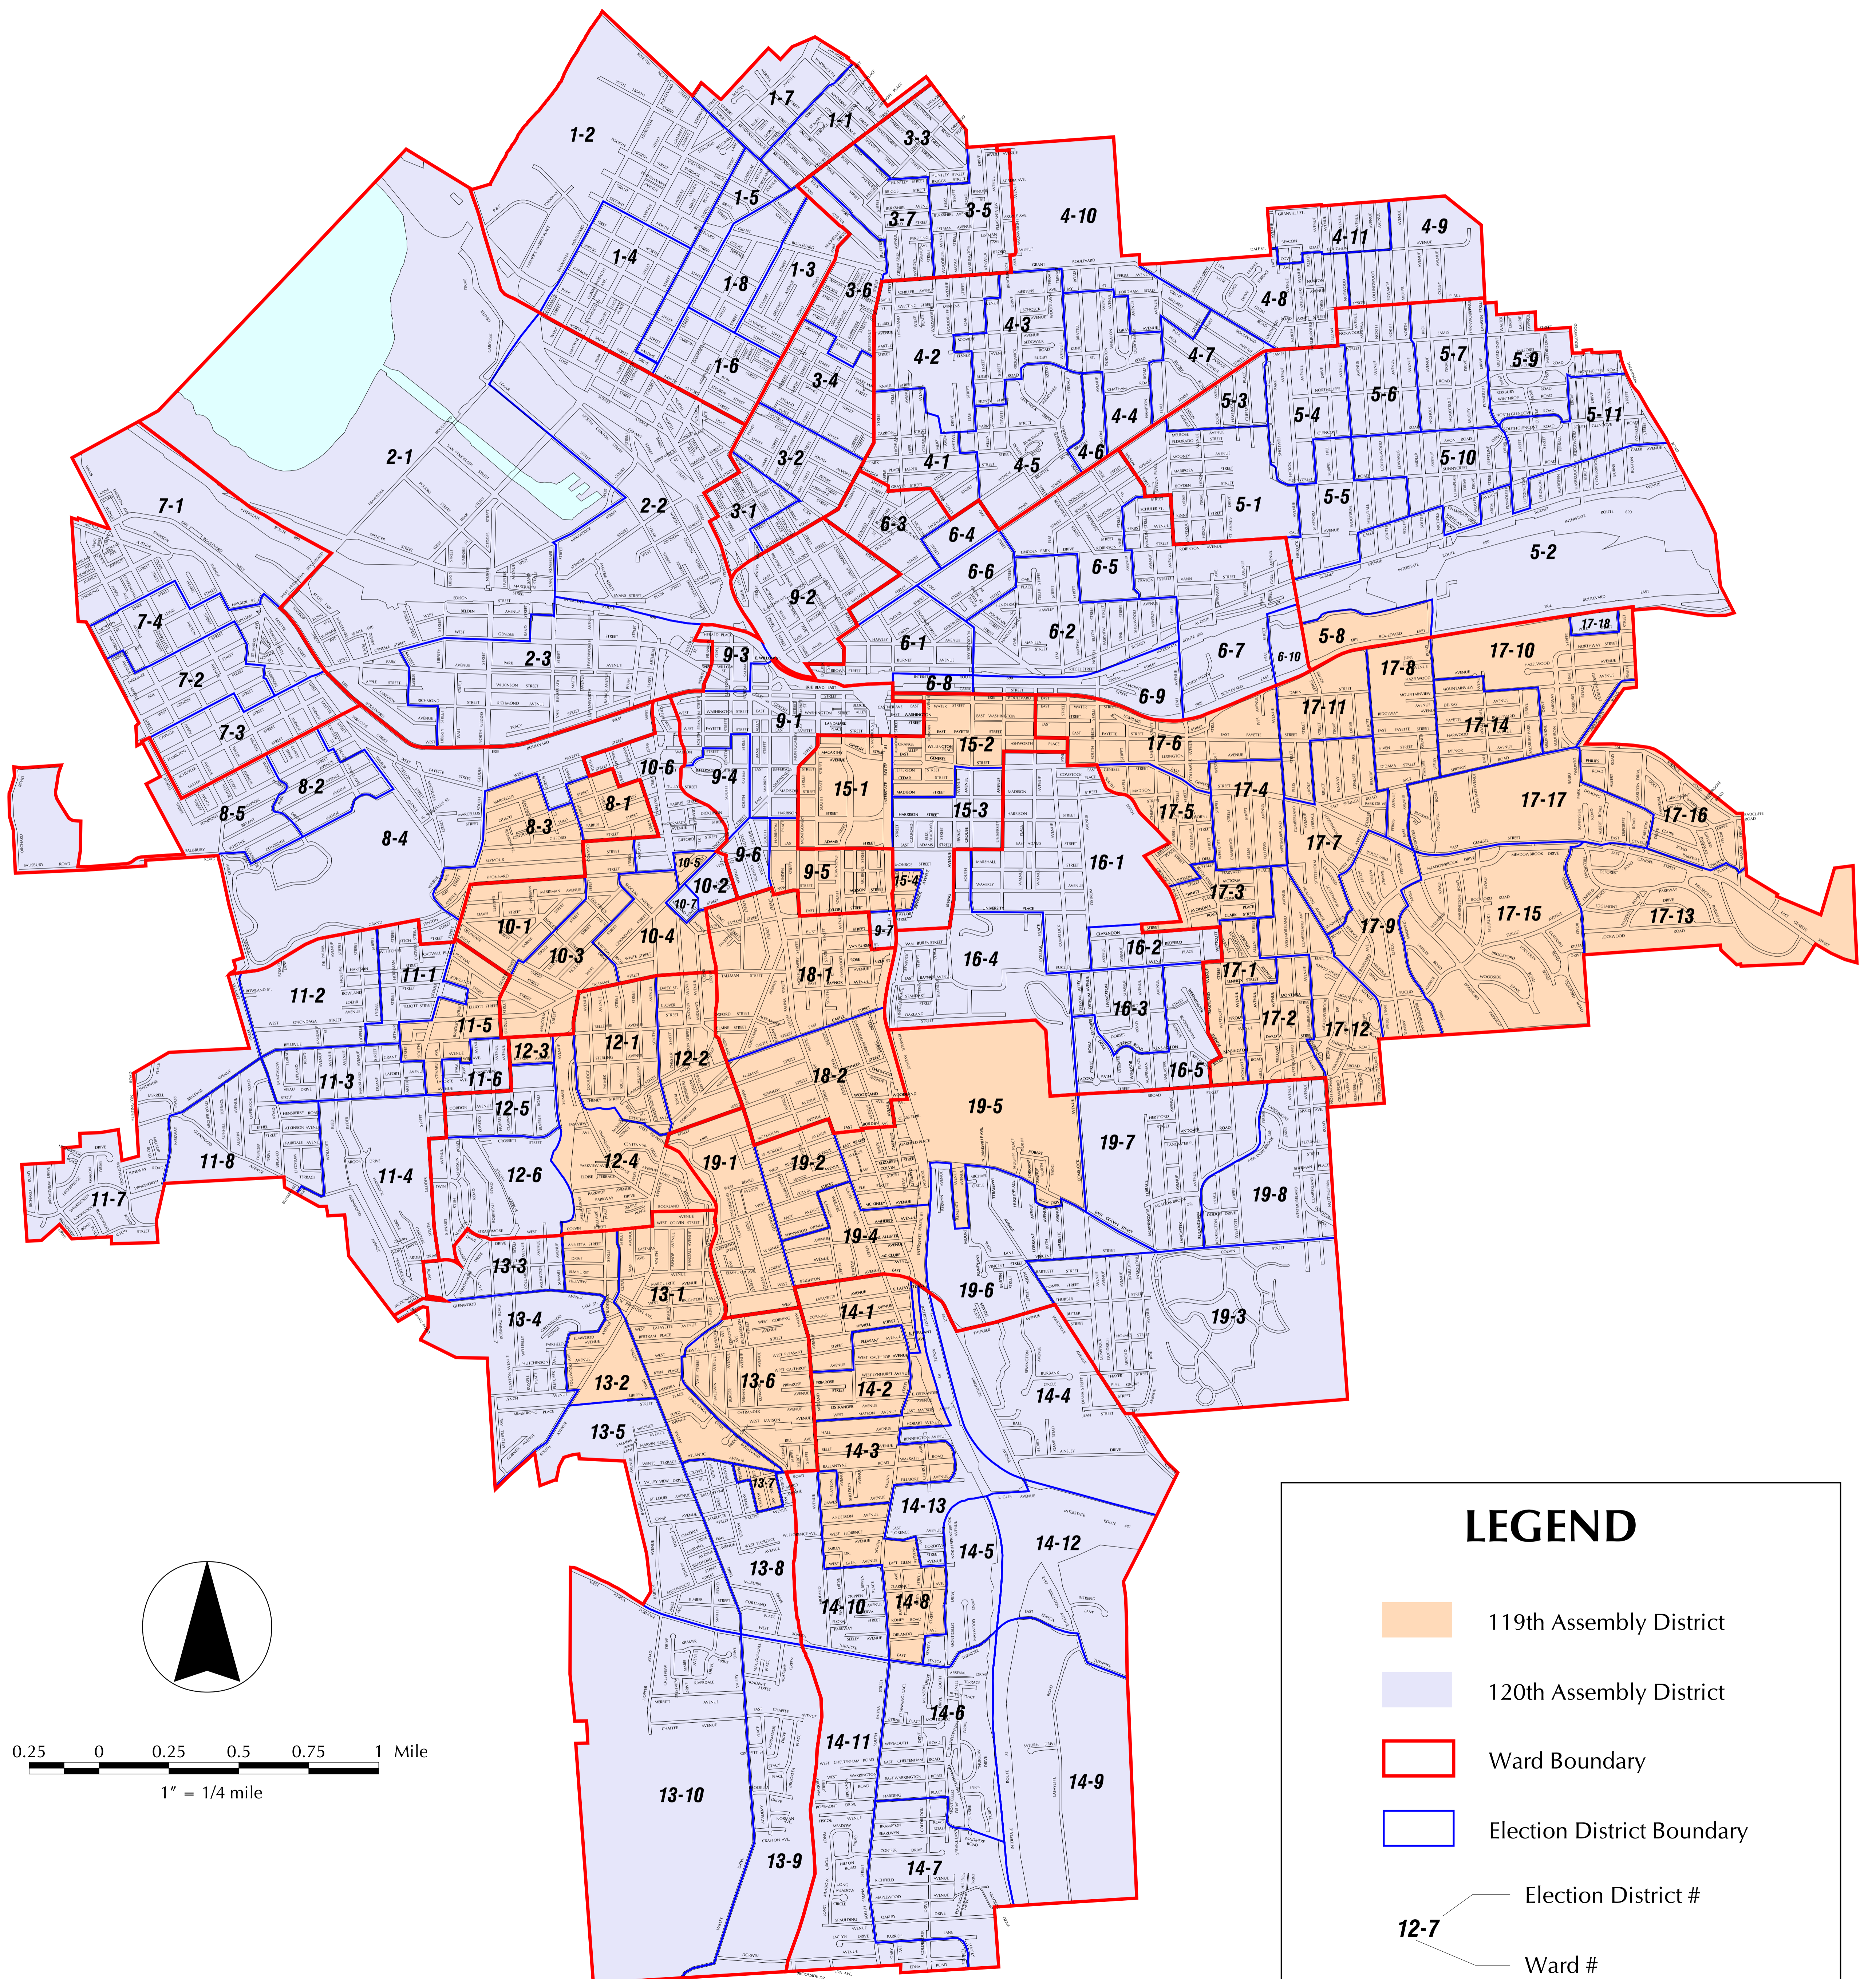

# CITY OF SYRACUSE

## NEW YORK STATE ASSEMBLY DISTRICTS

### LEGEND

- 119th Assembly District
- 120th Assembly District
- Ward Boundary
- Election District Boundary
- Election District #
- Ward #