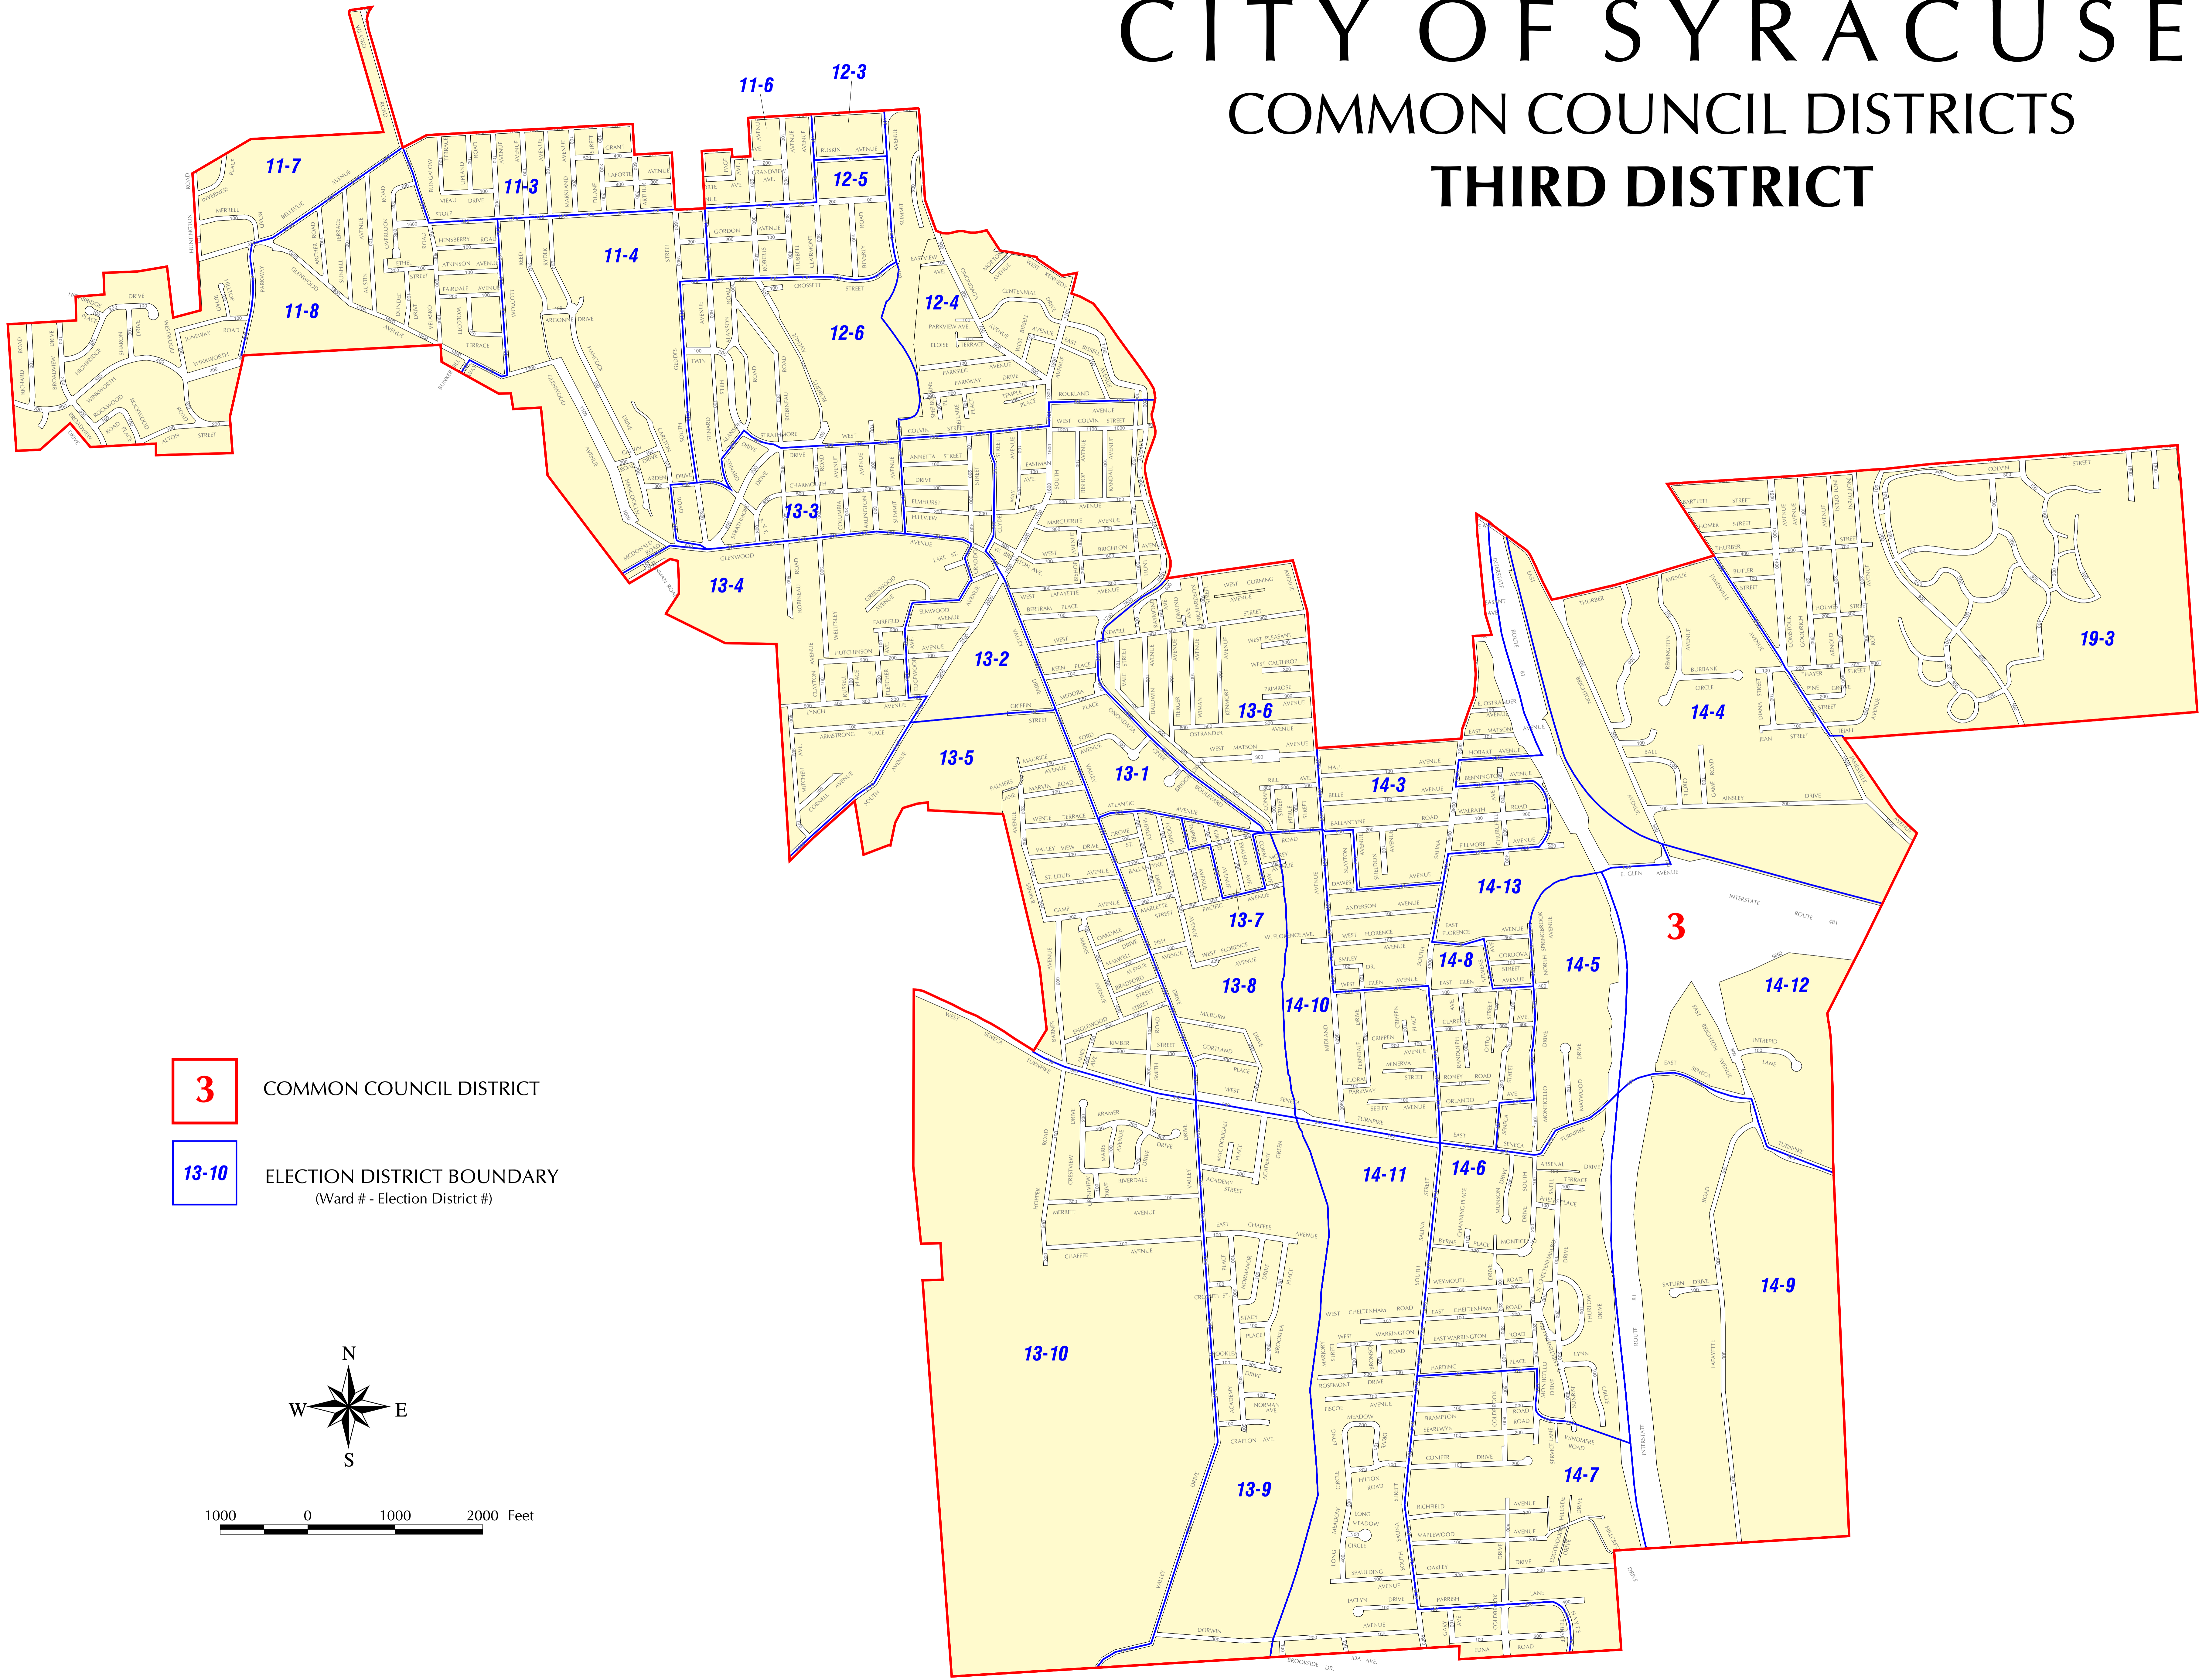

CITY OF SYRACUSE

COMMON COUNCIL DISTRICTS

THIRD DISTRICT

3 COMMON COUNCIL DISTRICT

13-10 ELECTION DISTRICT BOUNDARY
(Ward # - Election District #)

1000 0 1000 2000 Feet