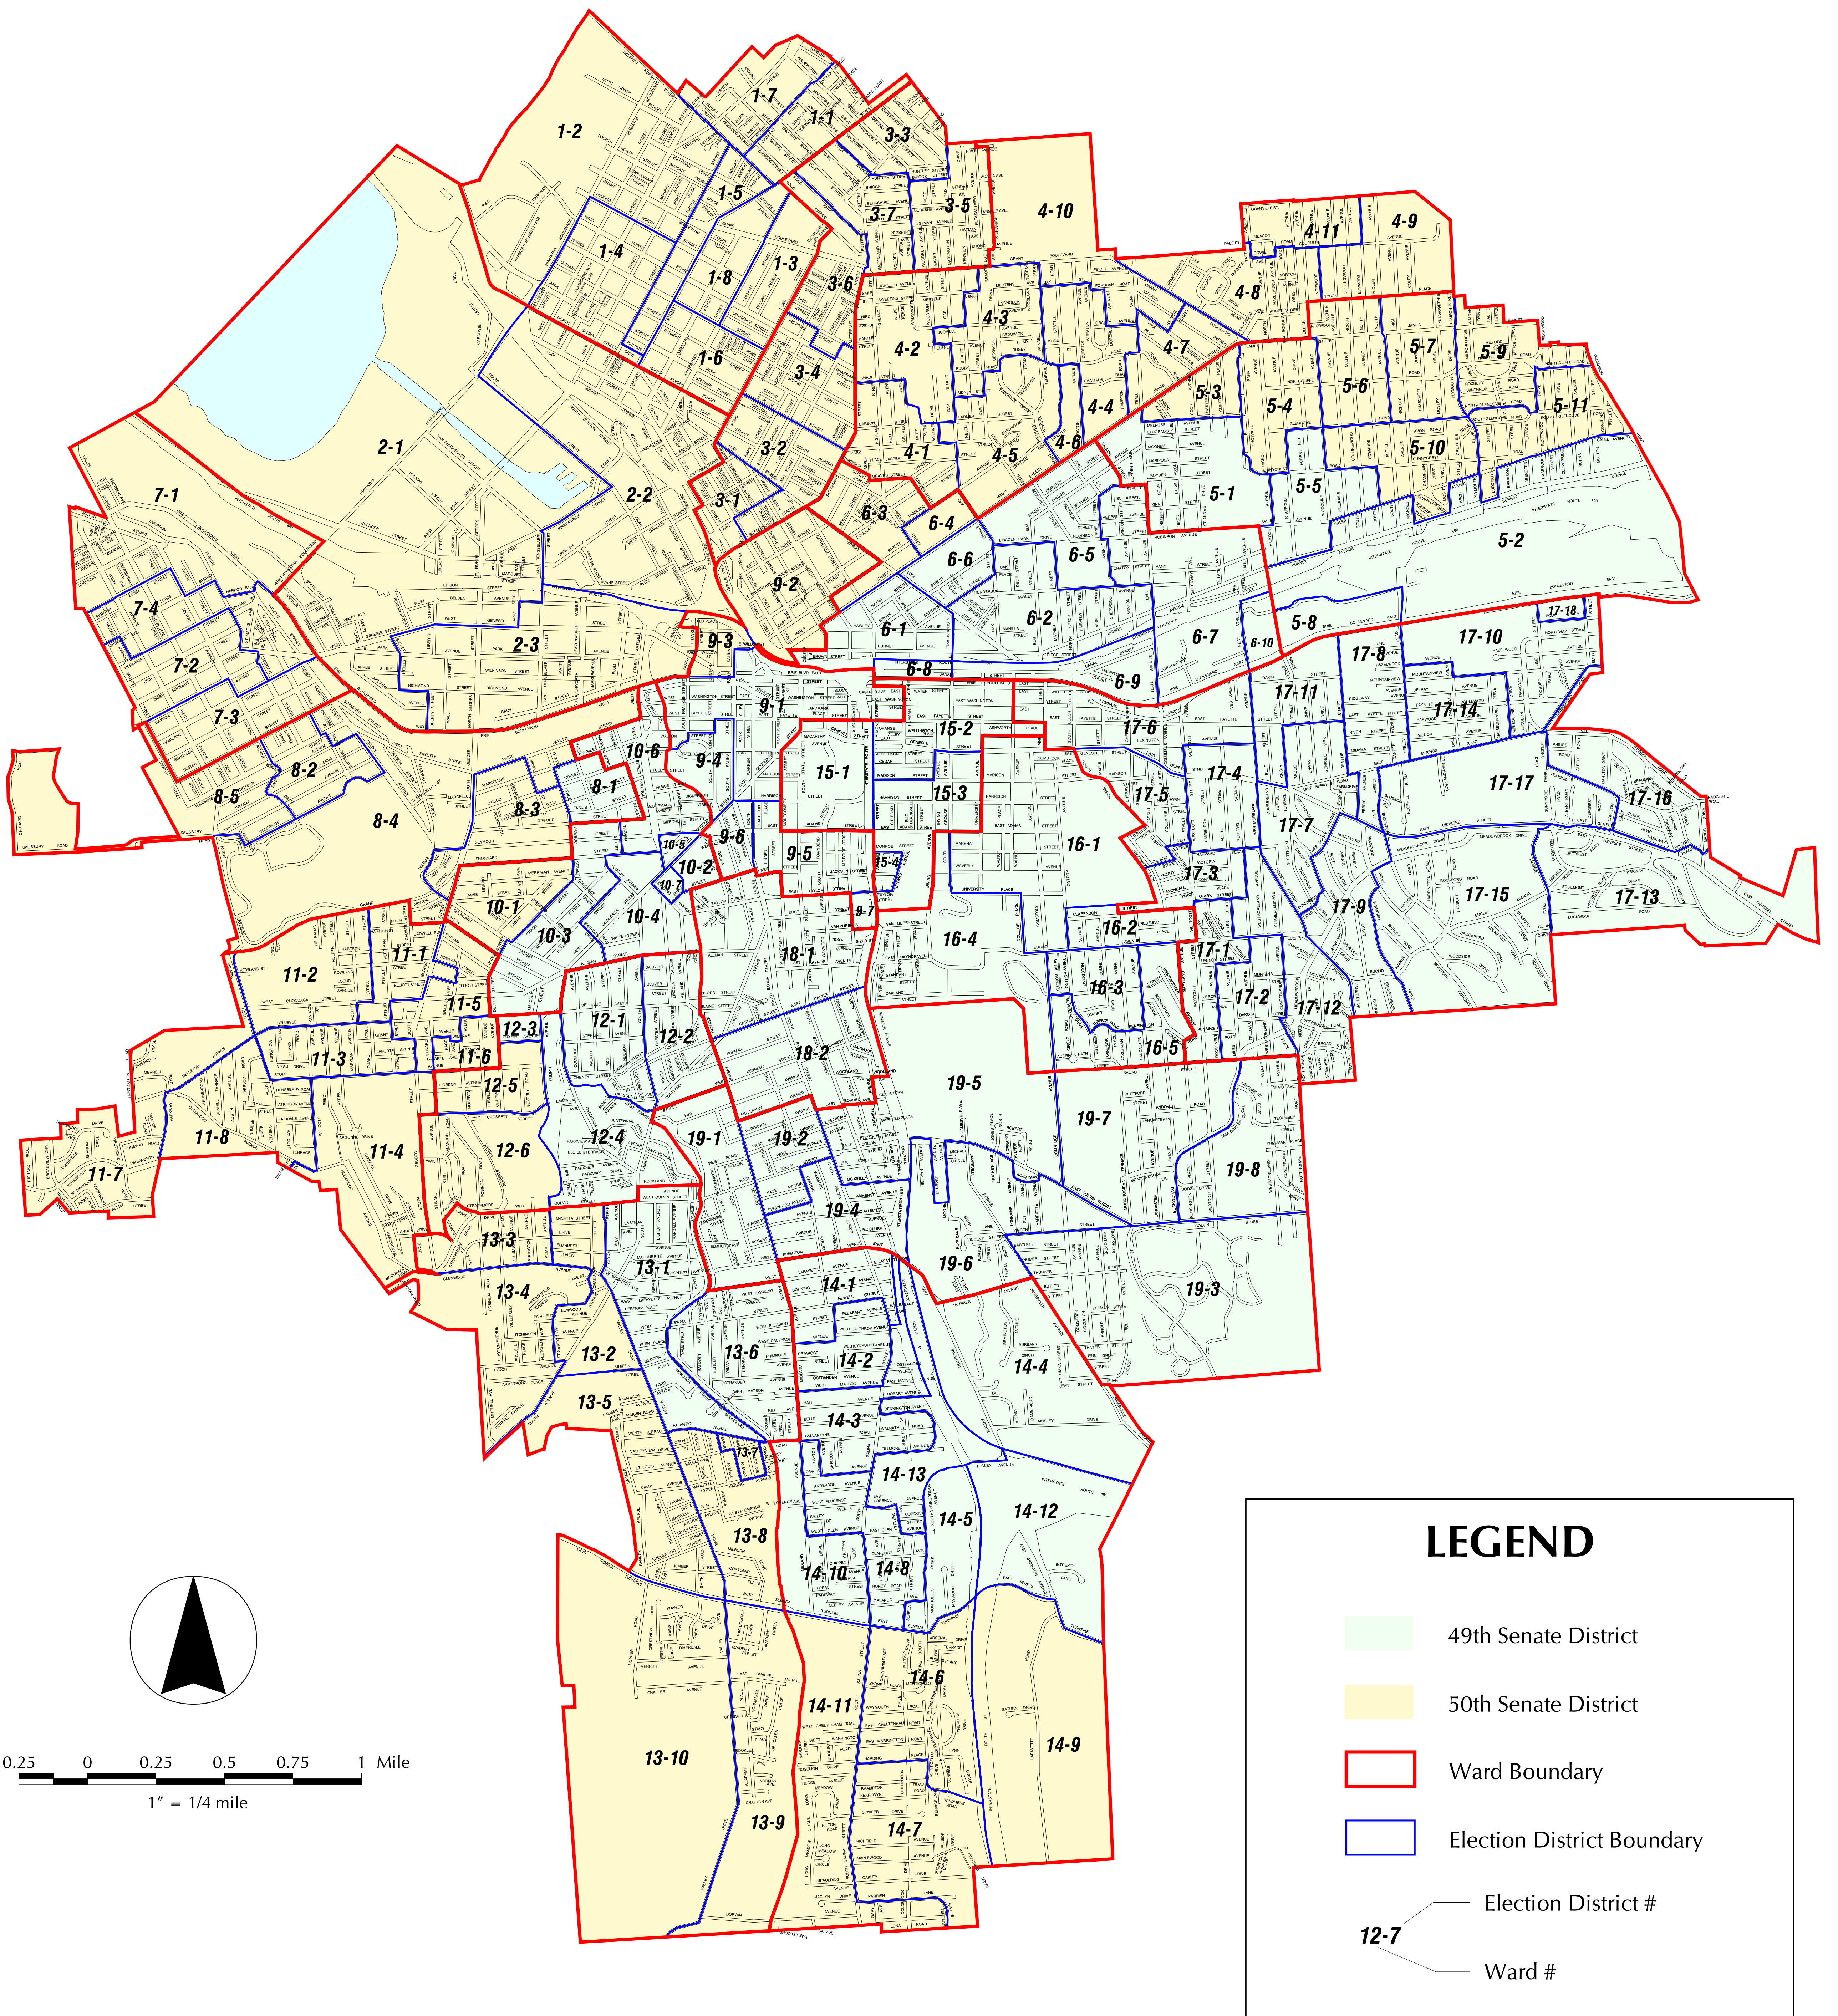

CITY OF SYRACUSE

NEW YORK STATE SENATE DISTRICTS

LEGEND

- 49th Senate District
- 50th Senate District
- Ward Boundary
- Election District Boundary
- Election District #
- Ward #

0.25 0 0.25 0.5 0.75 1 Mile
1" = 1/4 mile