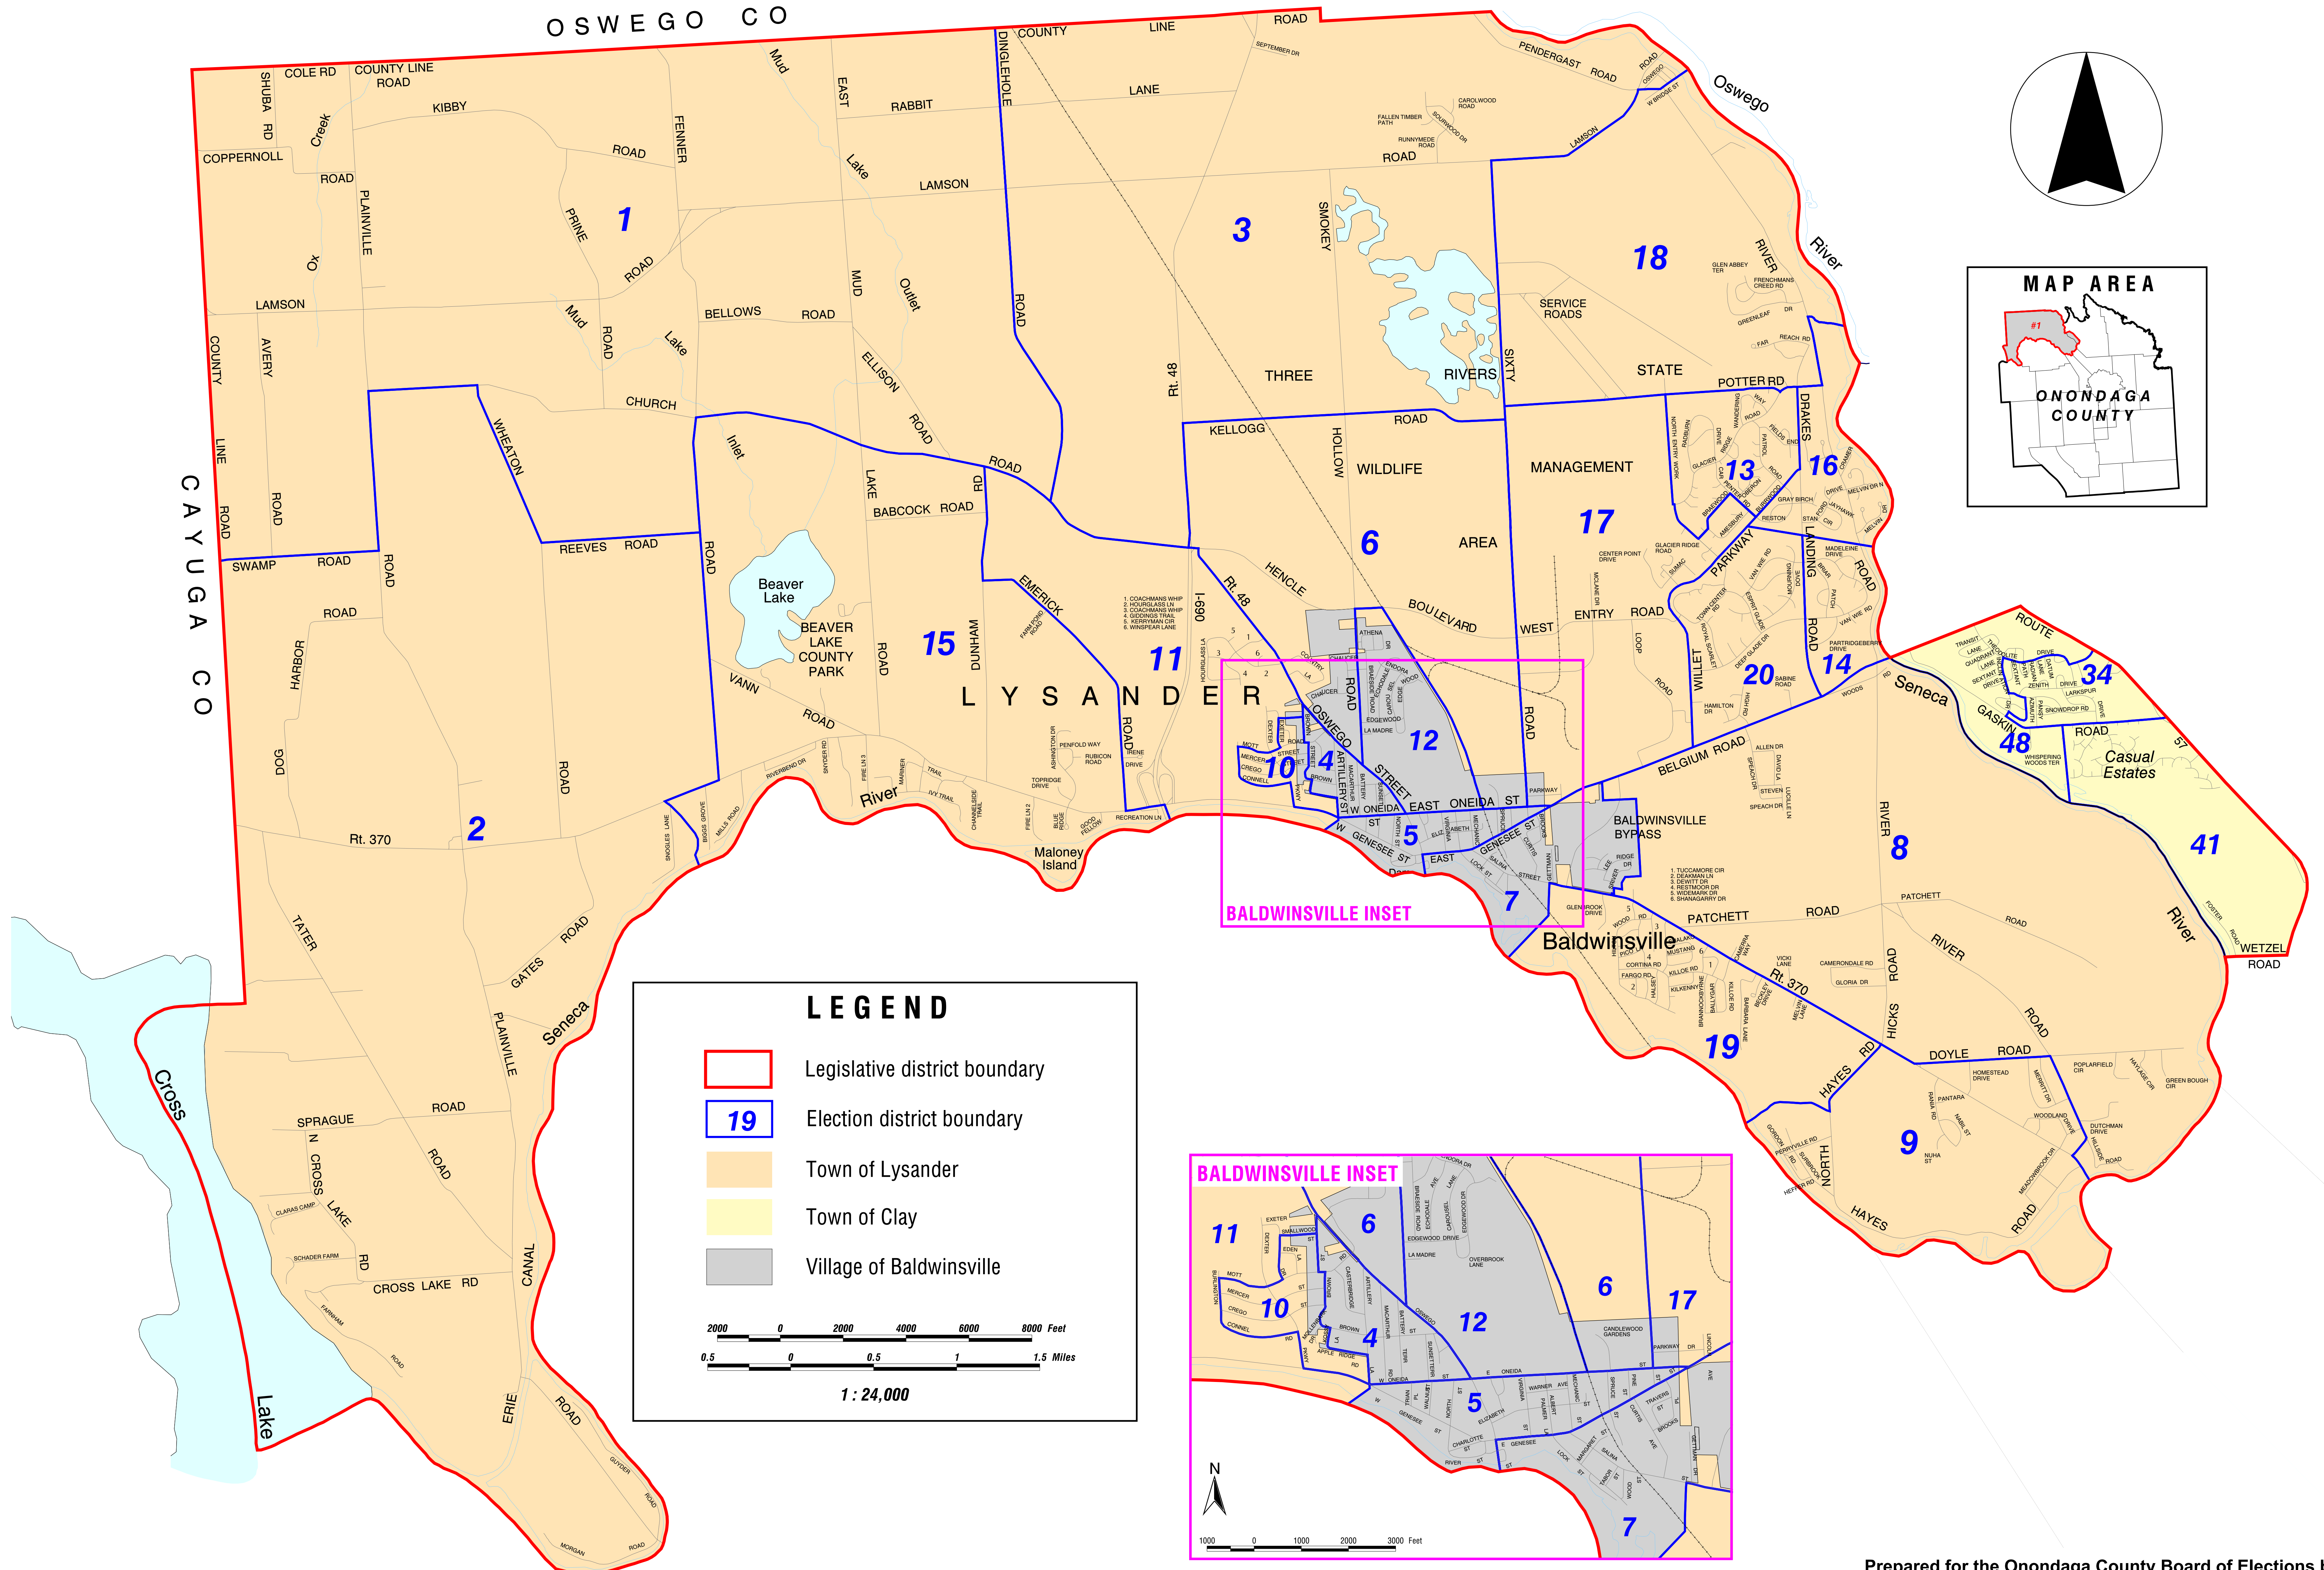

ONONDAGA COUNTY LEGISLATIVE DISTRICT #1

LEGEND

- Legislative district boundary
- 19 Election district boundary
- Town of Lysander
- Town of Clay
- Village of Baldwinsville

2000 0 2000 4000 6000 8000 Feet
0.5 0 0.5 1 1.5 Miles

1 : 24,000