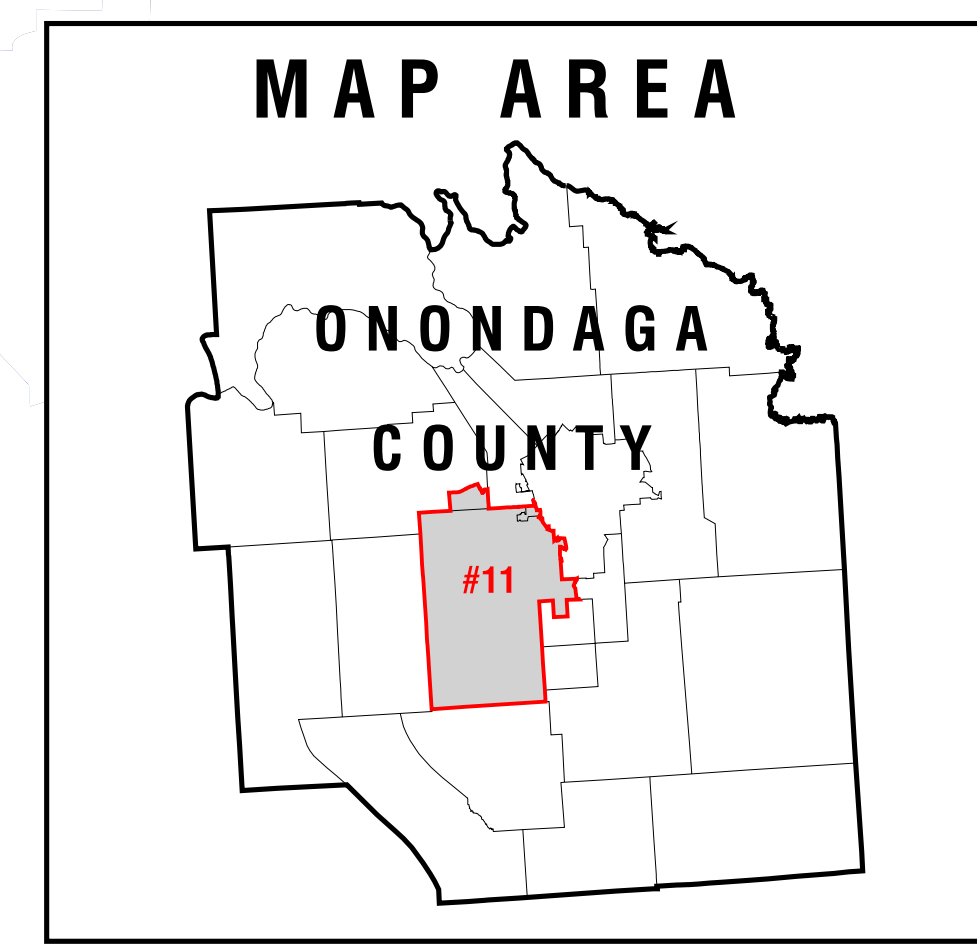

# ONONDAGA COUNTY LEGISLATIVE DISTRICT #11

### LEGEND

- Legislative district boundary
- Election district boundary
- City of Syracuse
- Town of Camillus
- Town of Onondaga

**NOTE:** In the City of Syracuse, the Ward # will precede the Election District #; as shown below

- Election District #
- Ward #

11-7

0.25 0 0.25 0.5 0.75 1 1.25 1.5 Miles

1500 0 1500 3000 4500 Feet

**1 : 18,000**