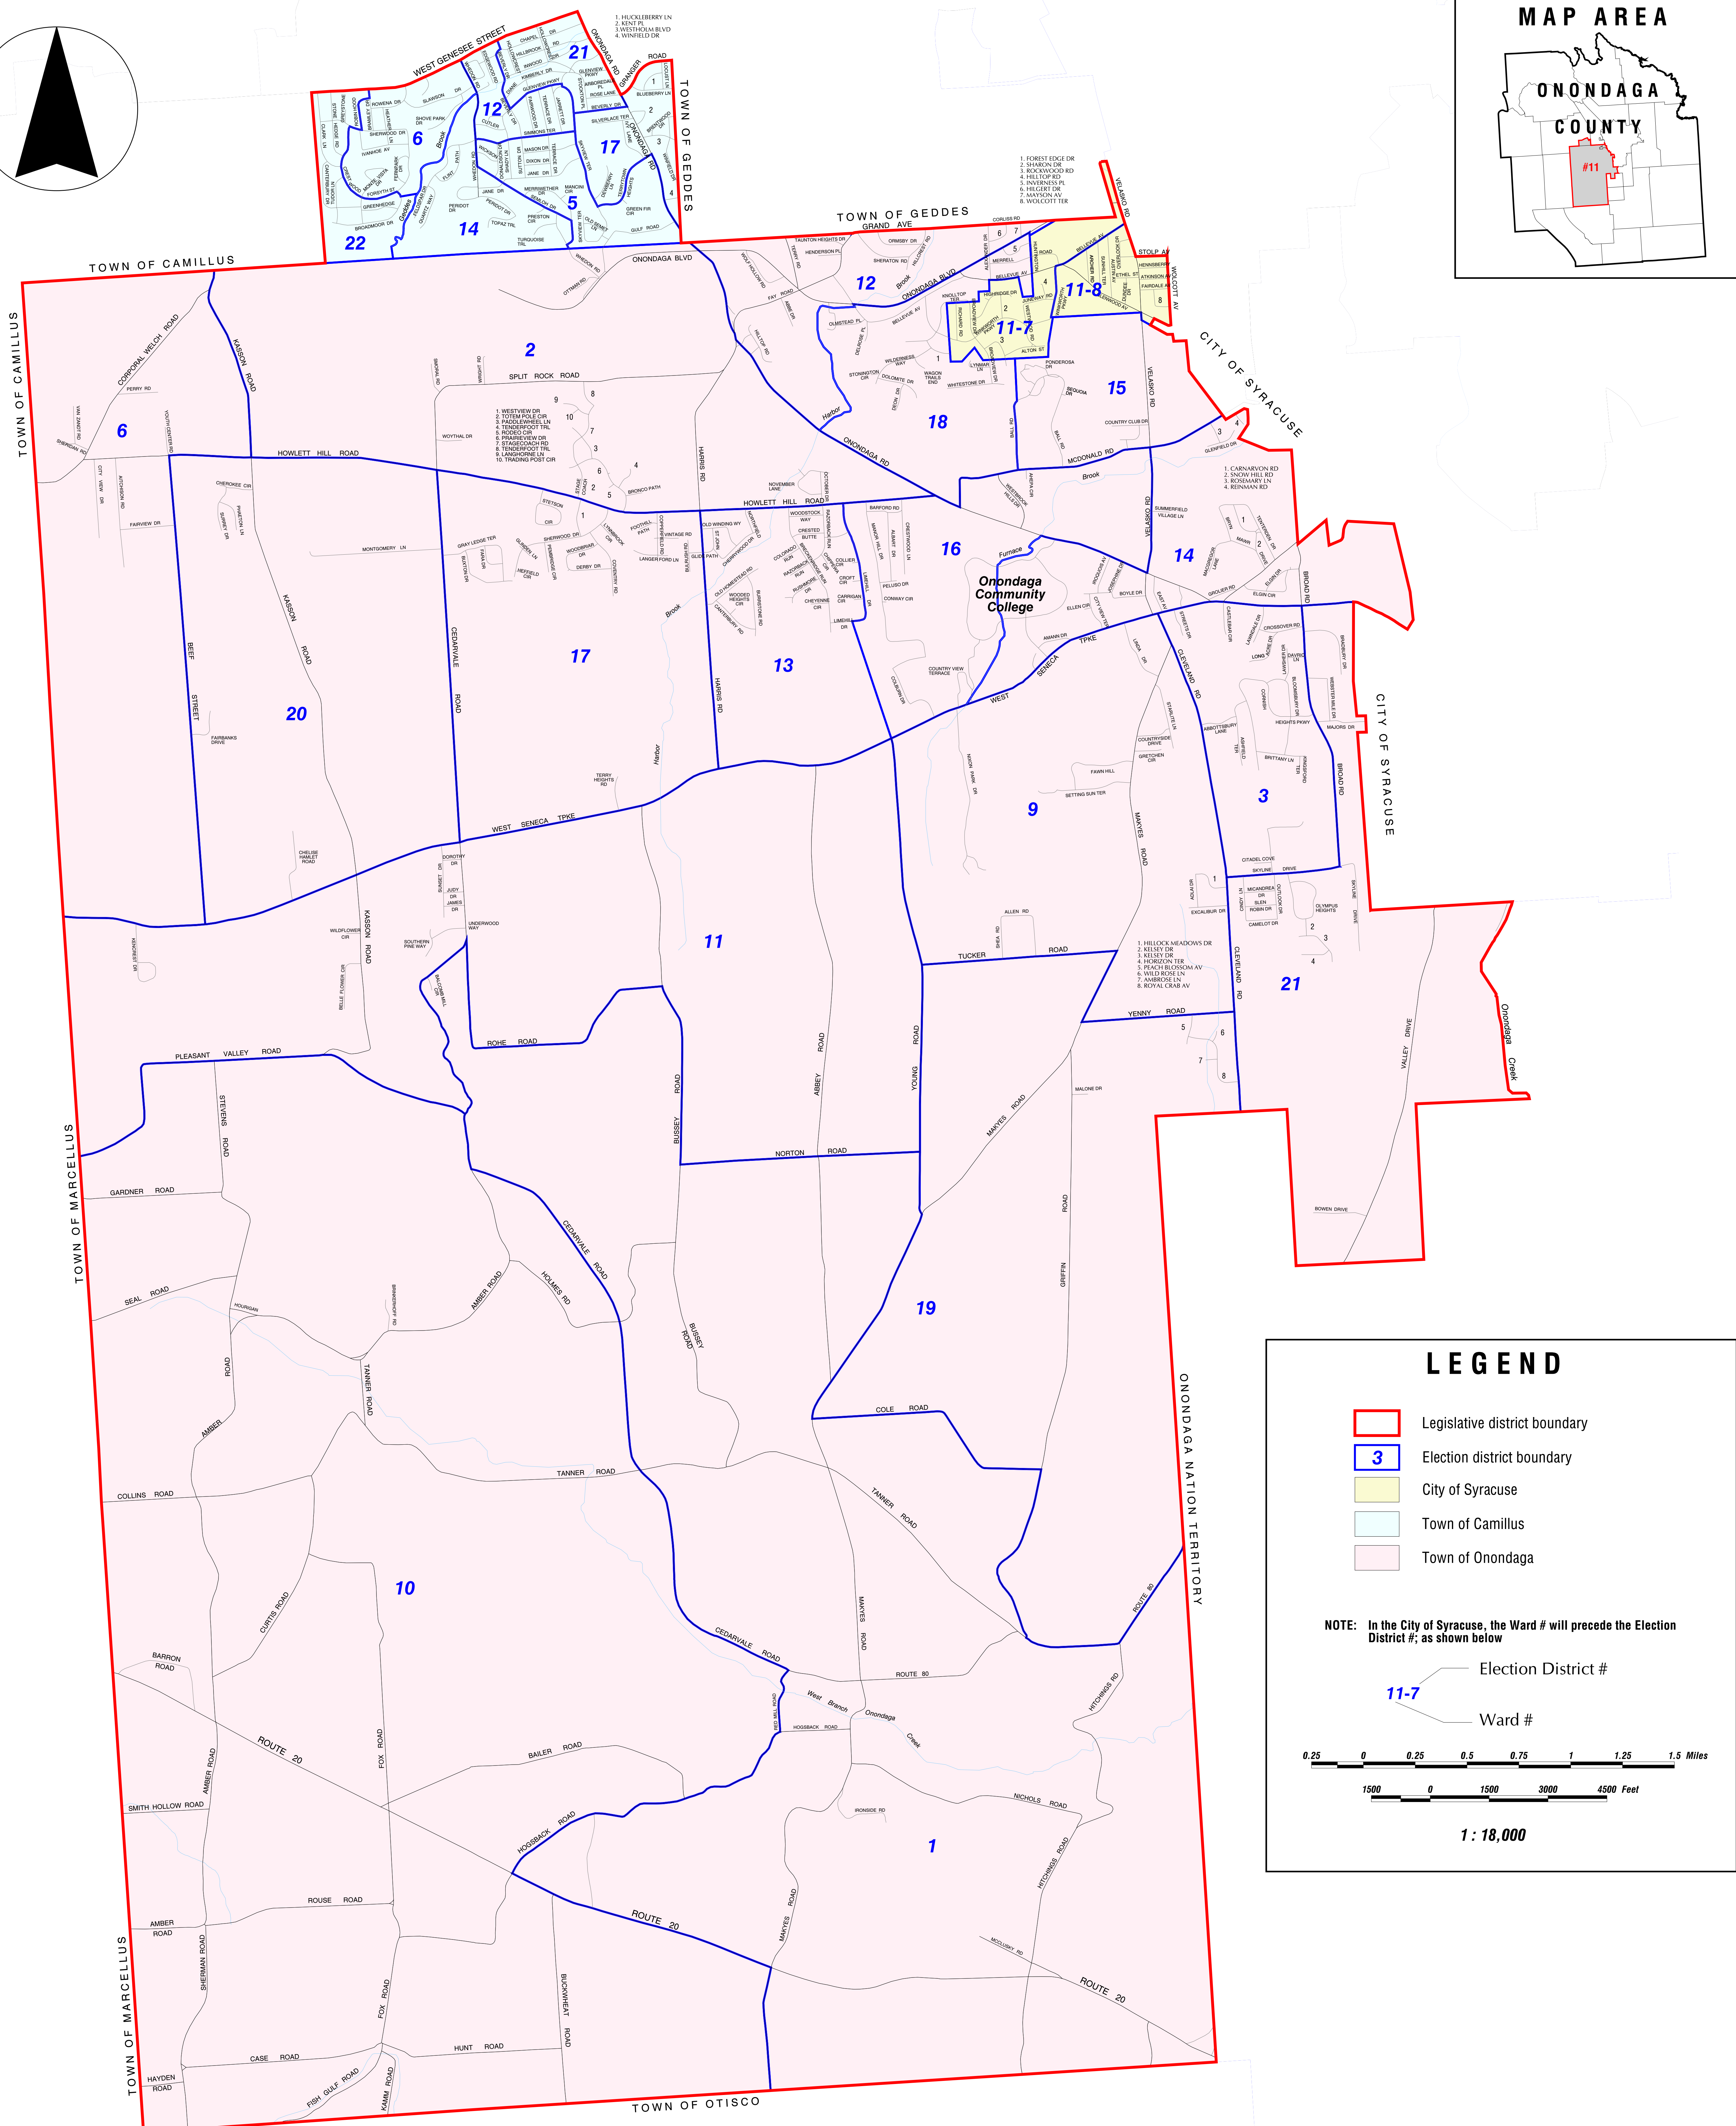

# ONONDAGA COUNTY LEGISLATIVE DISTRICT #11

### LEGEND

- Legislative district boundary
- Election district boundary
- City of Syracuse
- Town of Camillus
- Town of Onondaga

**NOTE:** In the City of Syracuse, the Ward # will precede the Election District #; as shown below

- Election District #
- Ward #

11-7

0.25 0 0.25 0.5 0.75 1 1.25 1.5 Miles

1500 0 1500 3000 4500 Feet

**1 : 18,000**