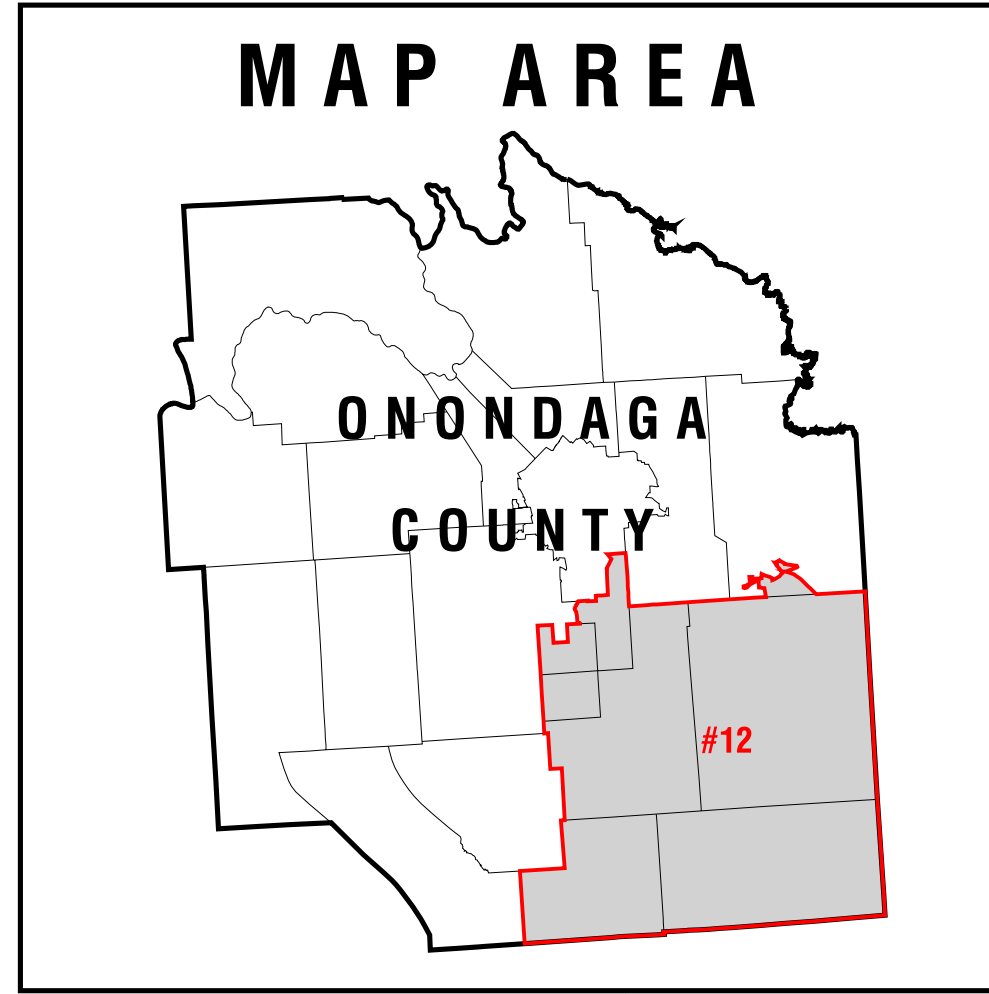

ONONDAGA COUNTY LEGISLATIVE DISTRICT #12

LEGEND

- Legislative district boundary
- Election district boundary
- Villages

0.5 0 0.5 1 1.5 2 2.5 3 Miles

1 0 1 2 3 Kilometers

1 : 36,000 MAIN MAP ONLY

INSET A

500 0 500 1000 Feet

Nedrow

INSET B

1000 0 1000 2000 Feet

Manlius