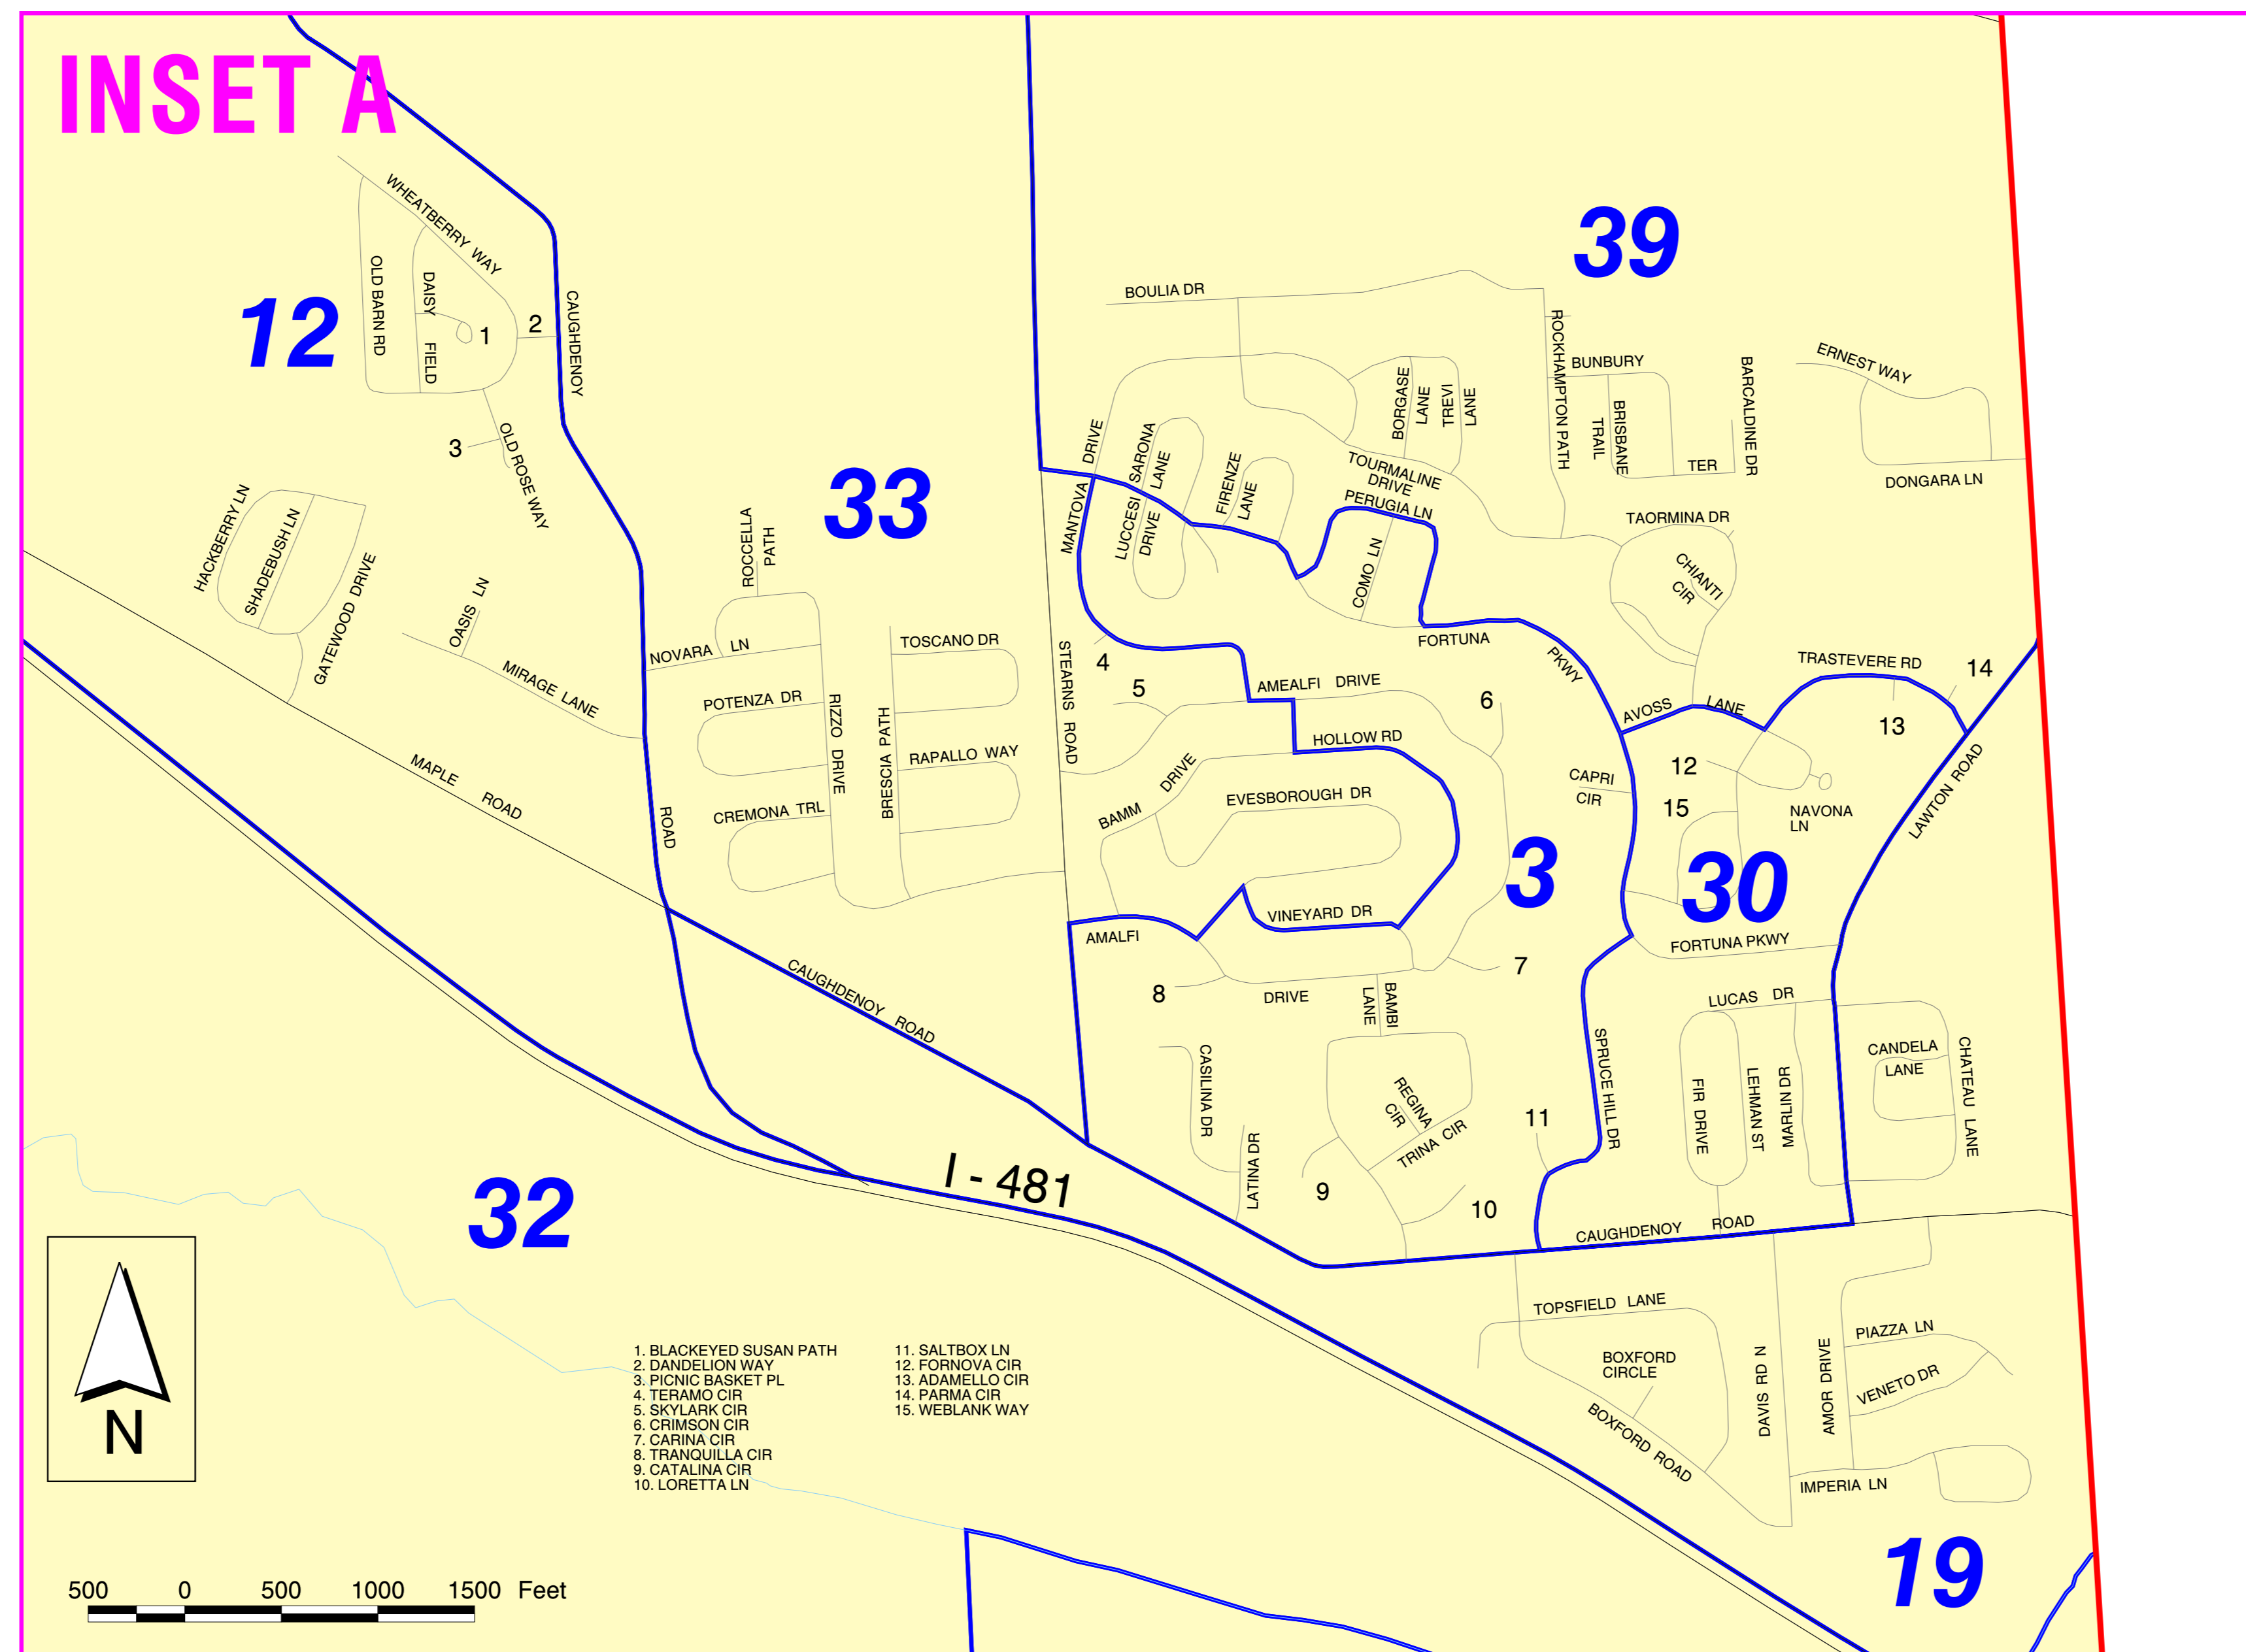

ONONDAGA COUNTY LEGISLATIVE DISTRICT #14

LEGEND

- Legislative district boundary
- Election district boundary
- Town of Clay
- Village of North Syracuse

1 : 25,000 MAIN MAP ONLY

MAP AREA

INSET A