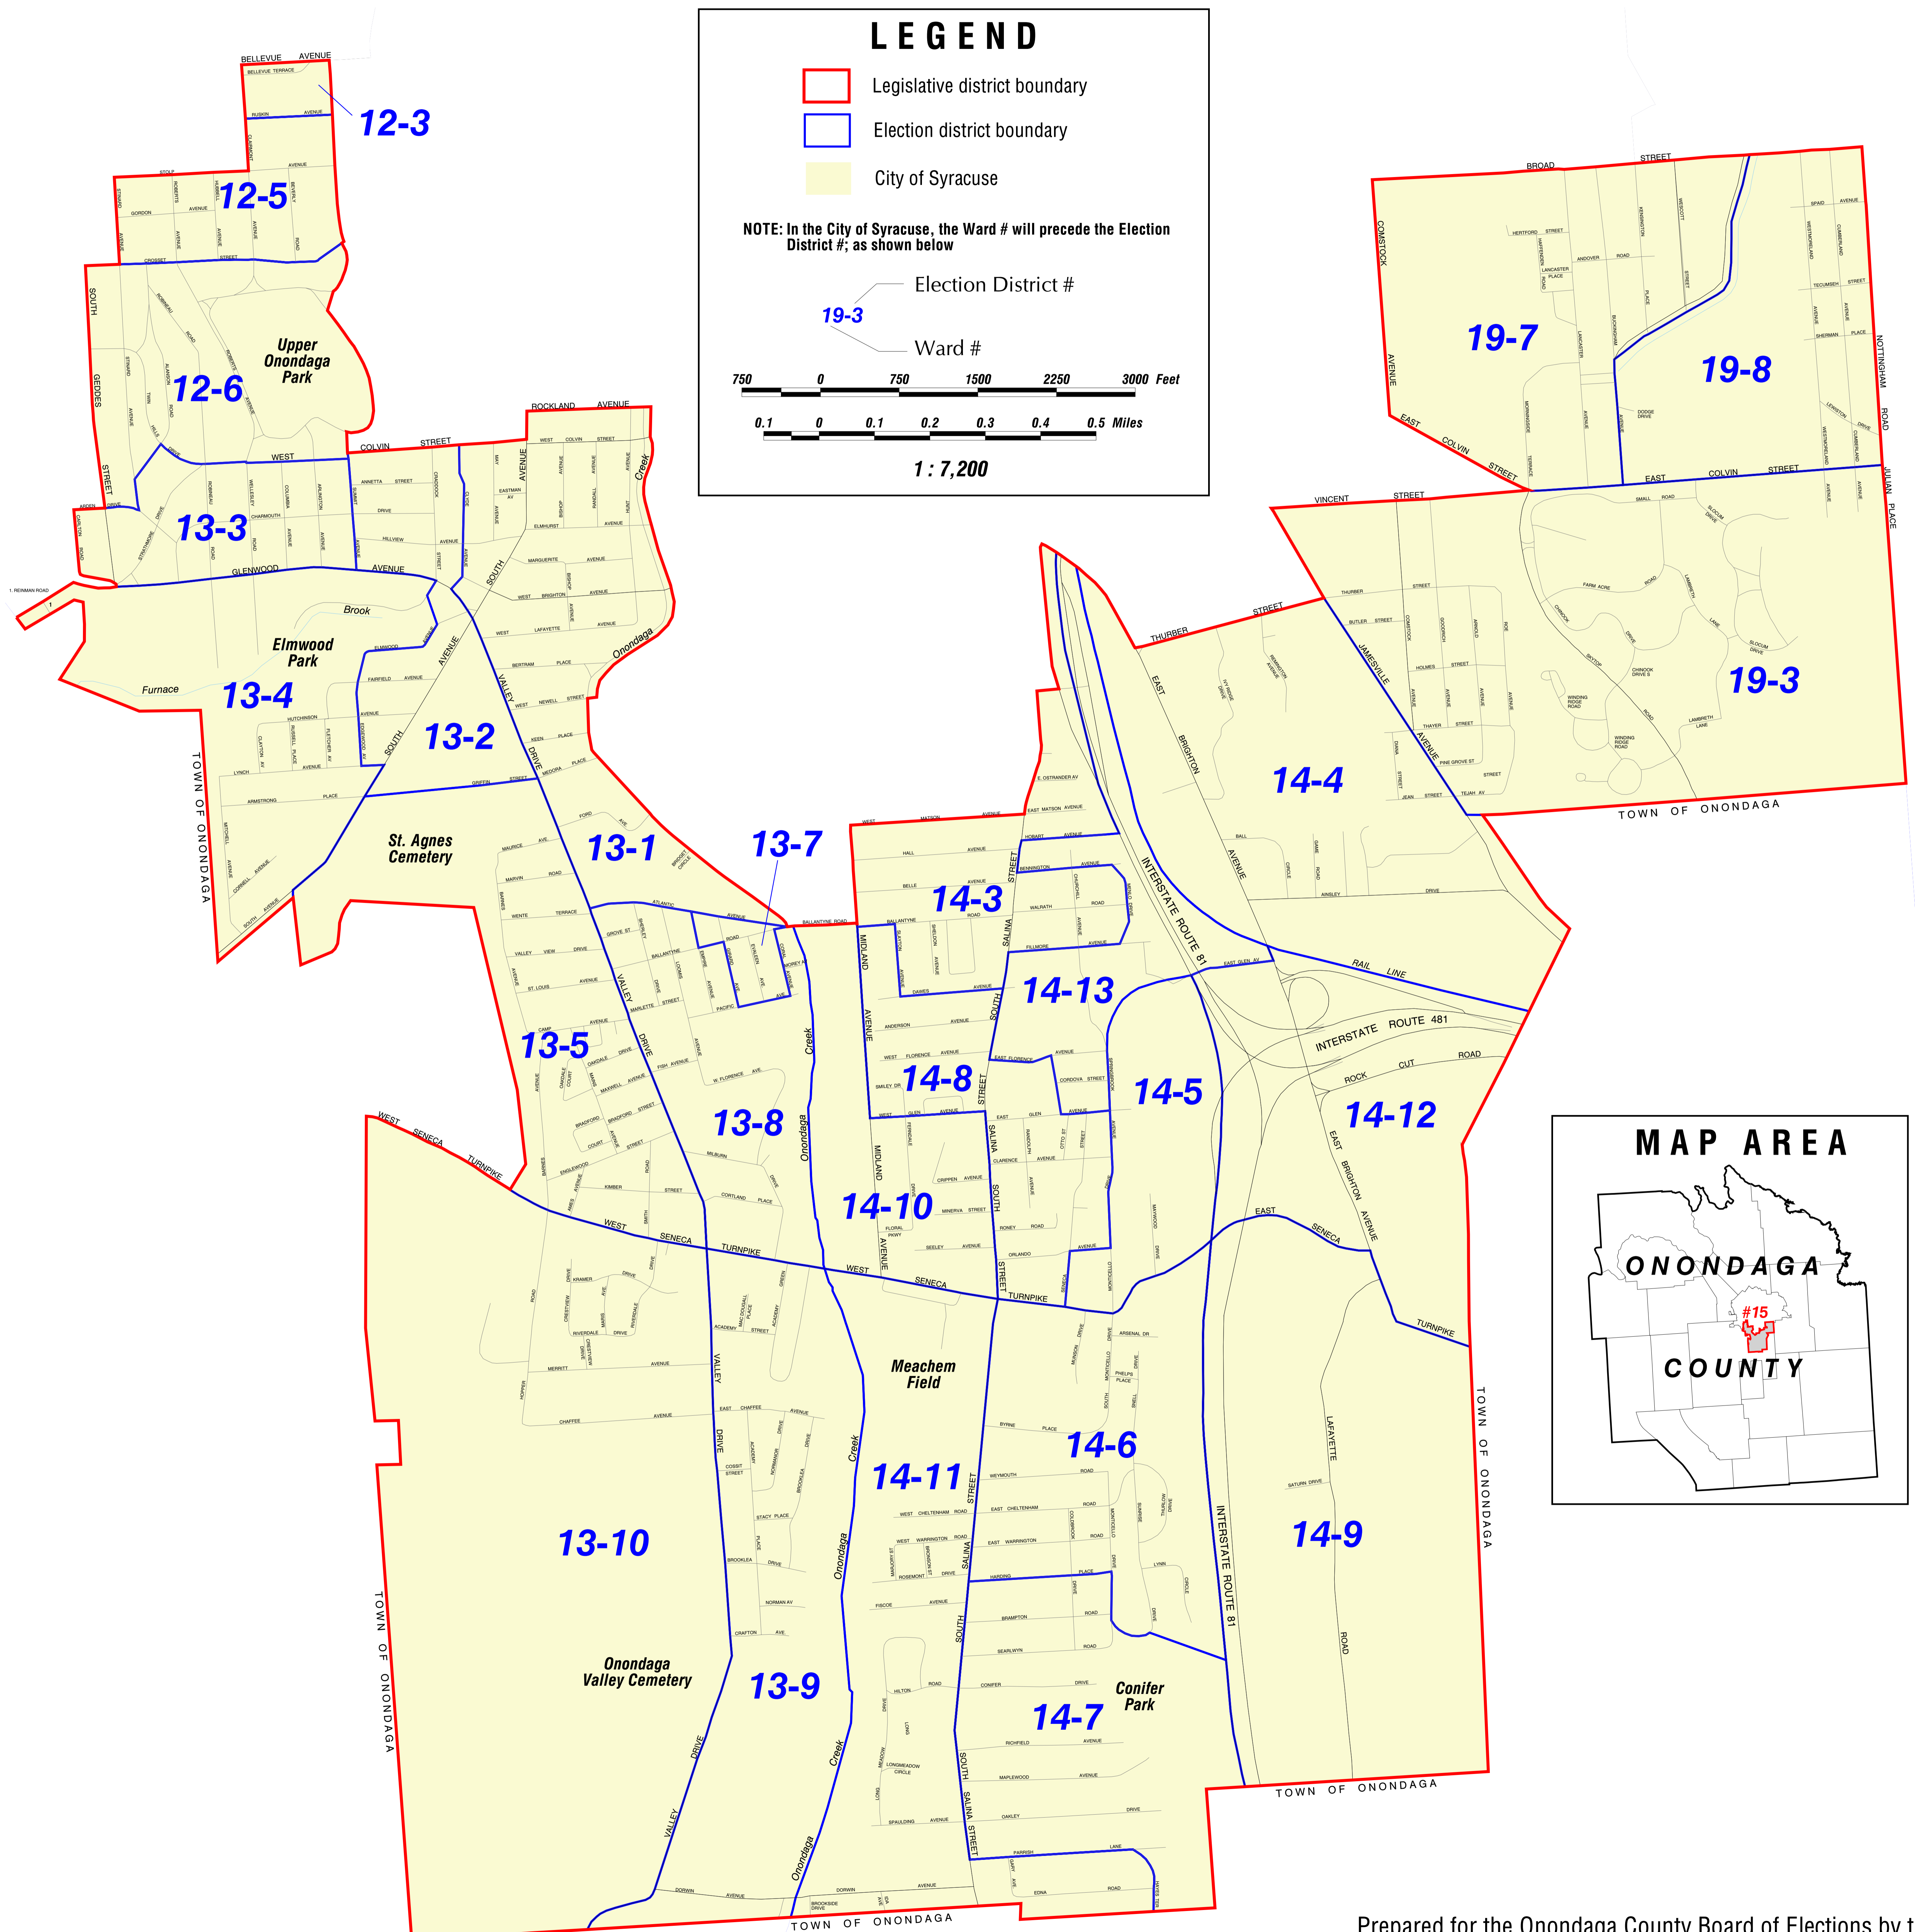

ONONDAGA COUNTY LEGISLATIVE DISTRICT #15

LEGEND

- Legislative district boundary
- Election district boundary
- City of Syracuse

NOTE: In the City of Syracuse, the Ward # will precede the Election District #, as shown below

Election District #
19-3 Ward #

750 0 750 1500 2250 3000 Feet

0.1 0 0.1 0.2 0.3 0.4 0.5 Miles

1 : 7,200