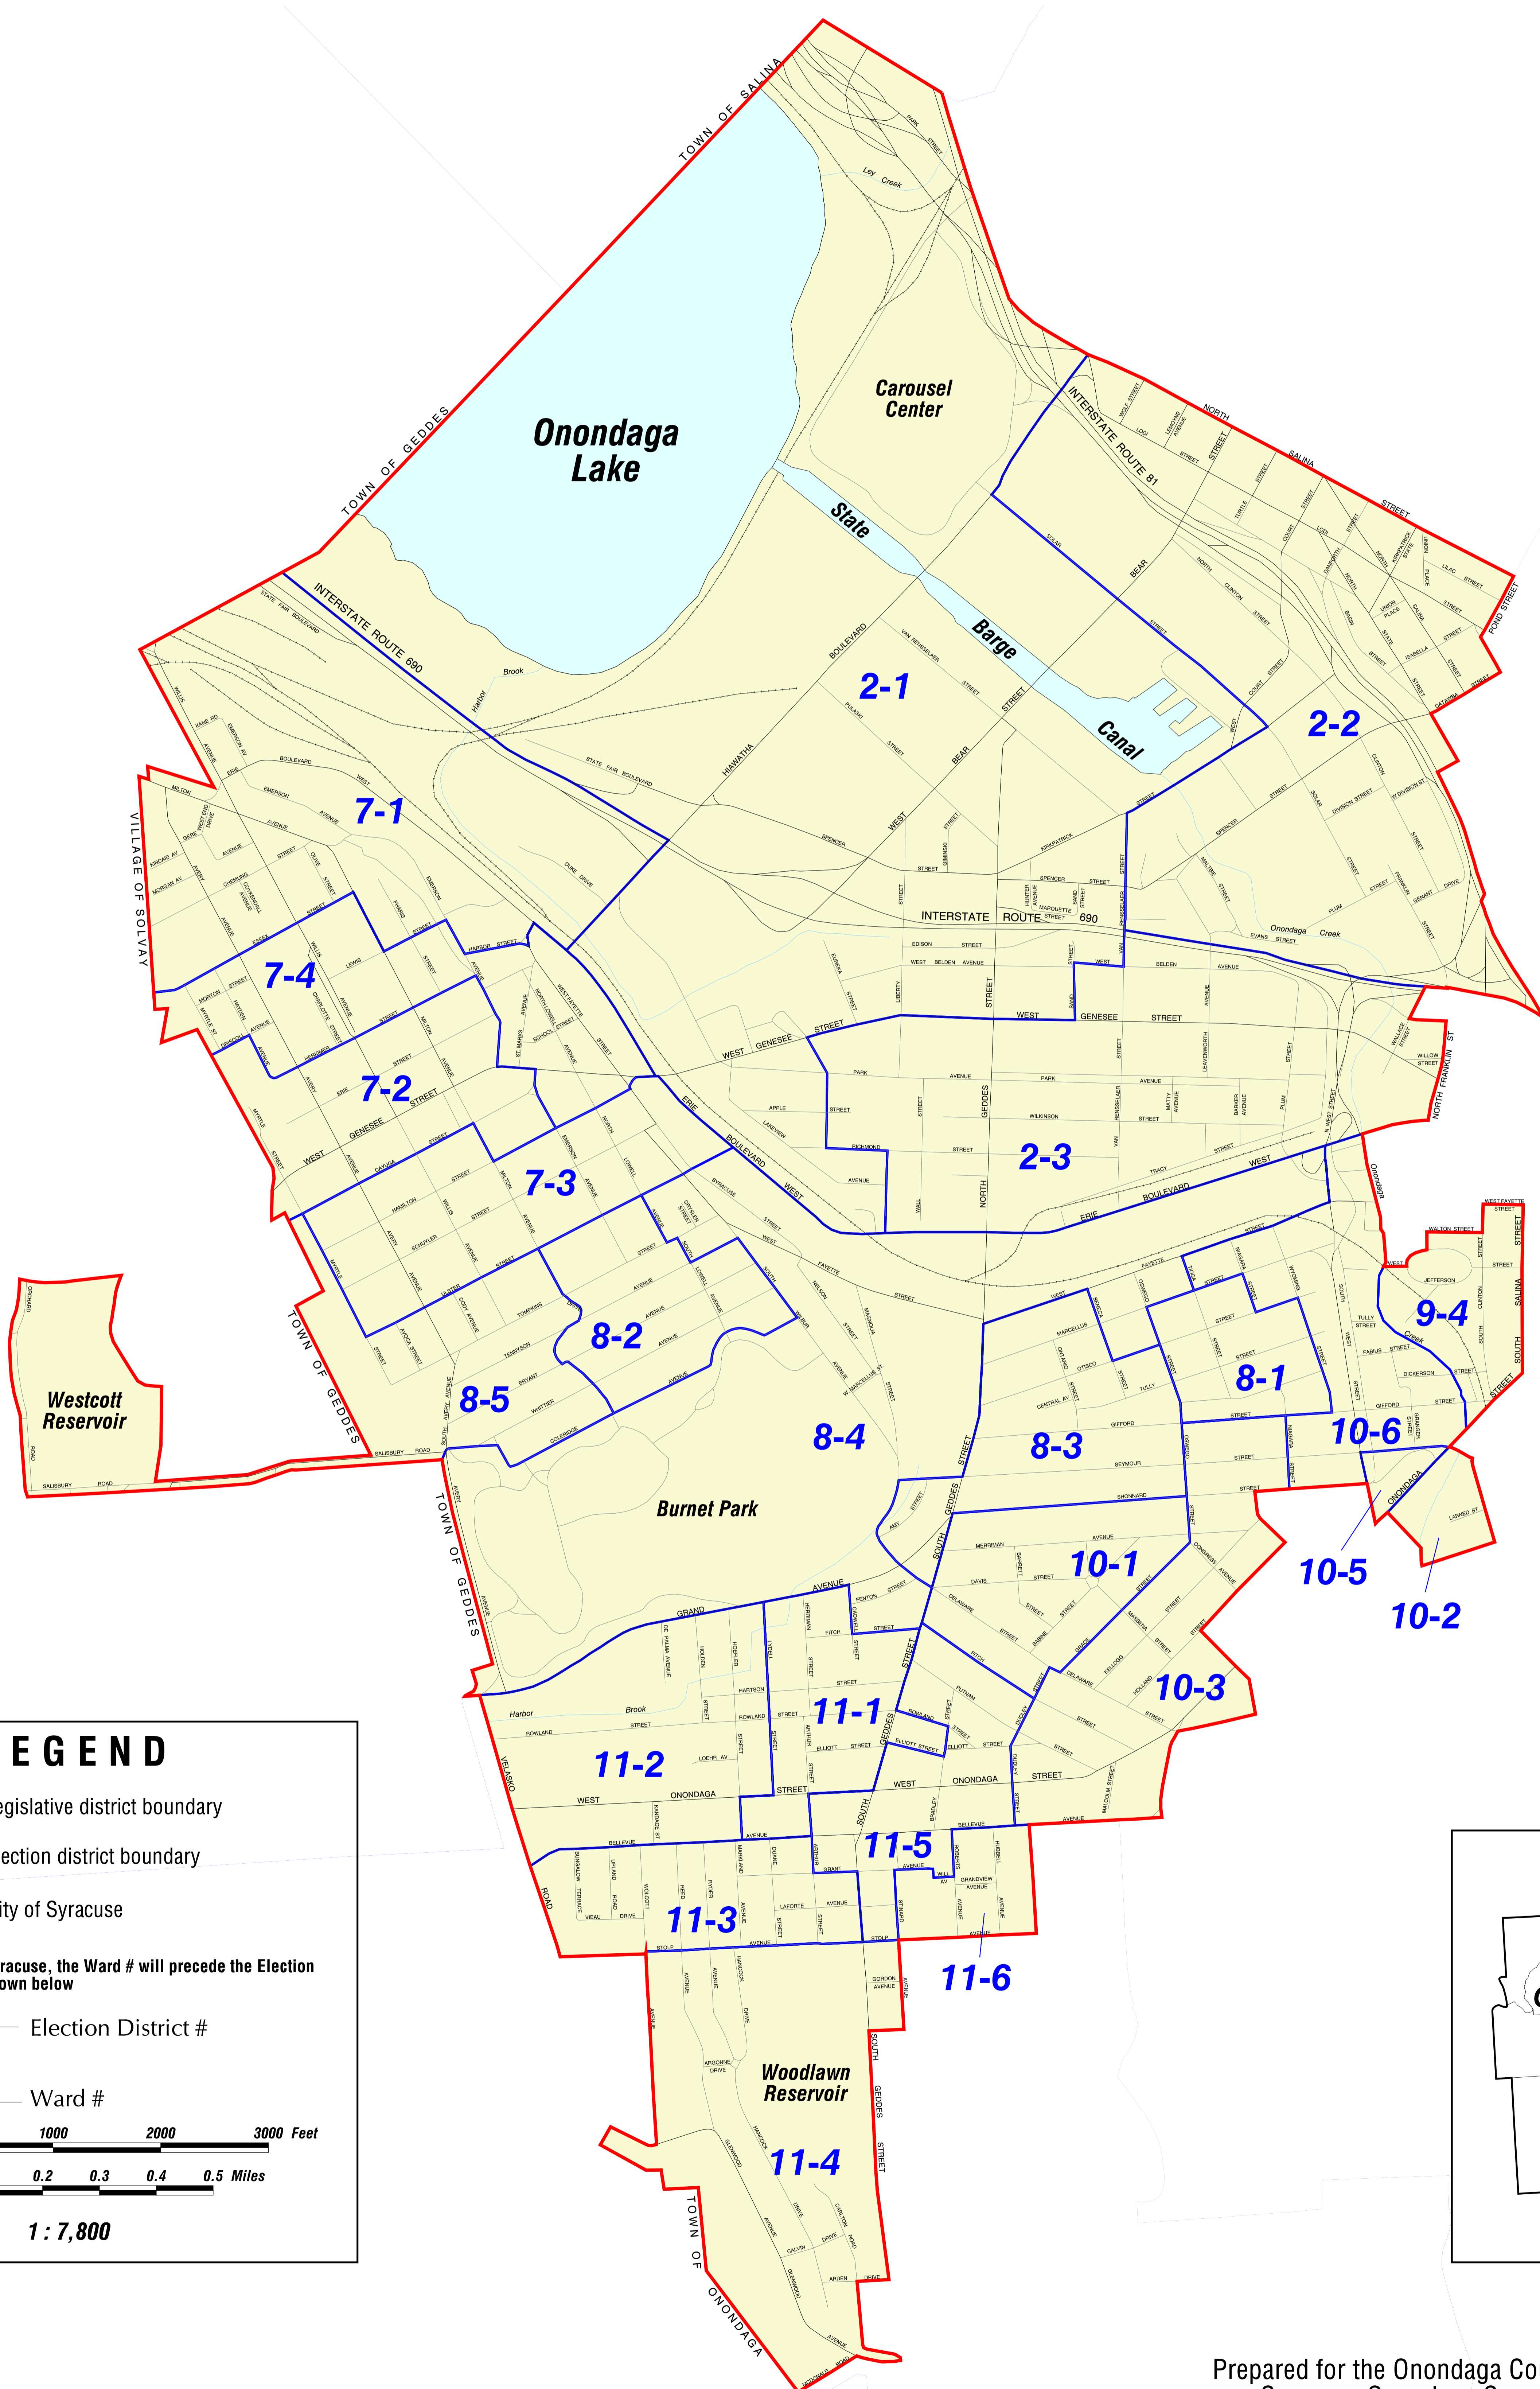

ONONDAGA COUNTY LEGISLATIVE DISTRICT #17

LEGEND

- Legislative district boundary
- Election district boundary
- City of Syracuse

NOTE: In the City of Syracuse, the Ward # will precede the Election District #; as shown below

- Election District #
- Ward #

1 : 7,800

MAP AREA