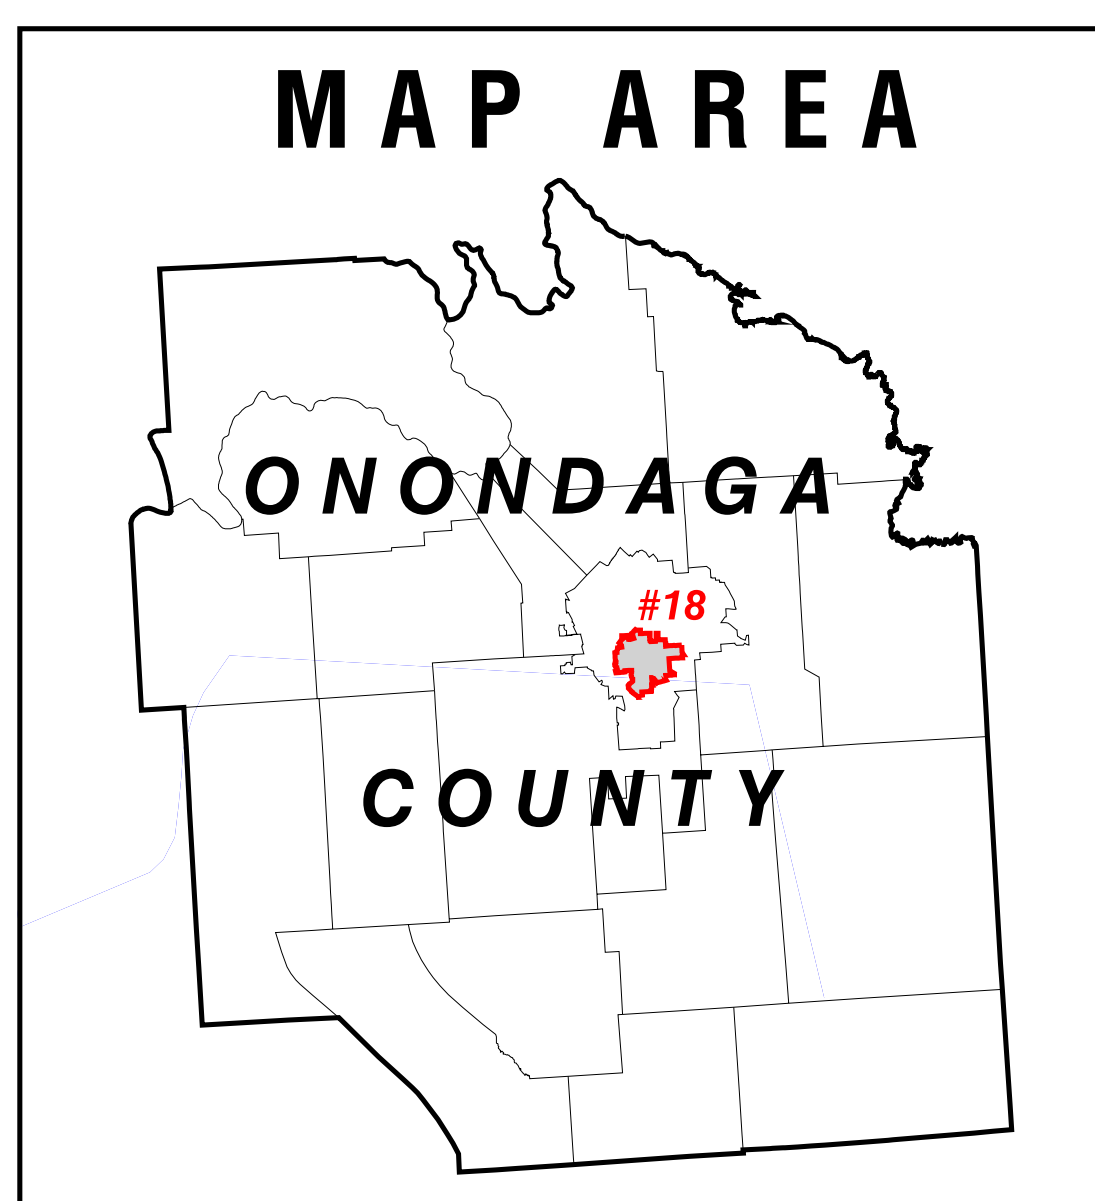

ONONDAGA COUNTY LEGISLATIVE DISTRICT #18

LEGEND

- Legislative district boundary
- Election district boundary
- City of Syracuse

NOTE: In the City of Syracuse, the Ward # will precede the Election District #, as shown below

- 19-5 Election District #
- 19-5 Ward #

500 0 500 1000 1500 2000 Feet
0.1 0 0.1 0.2 0.3 Miles

1 : 5,200