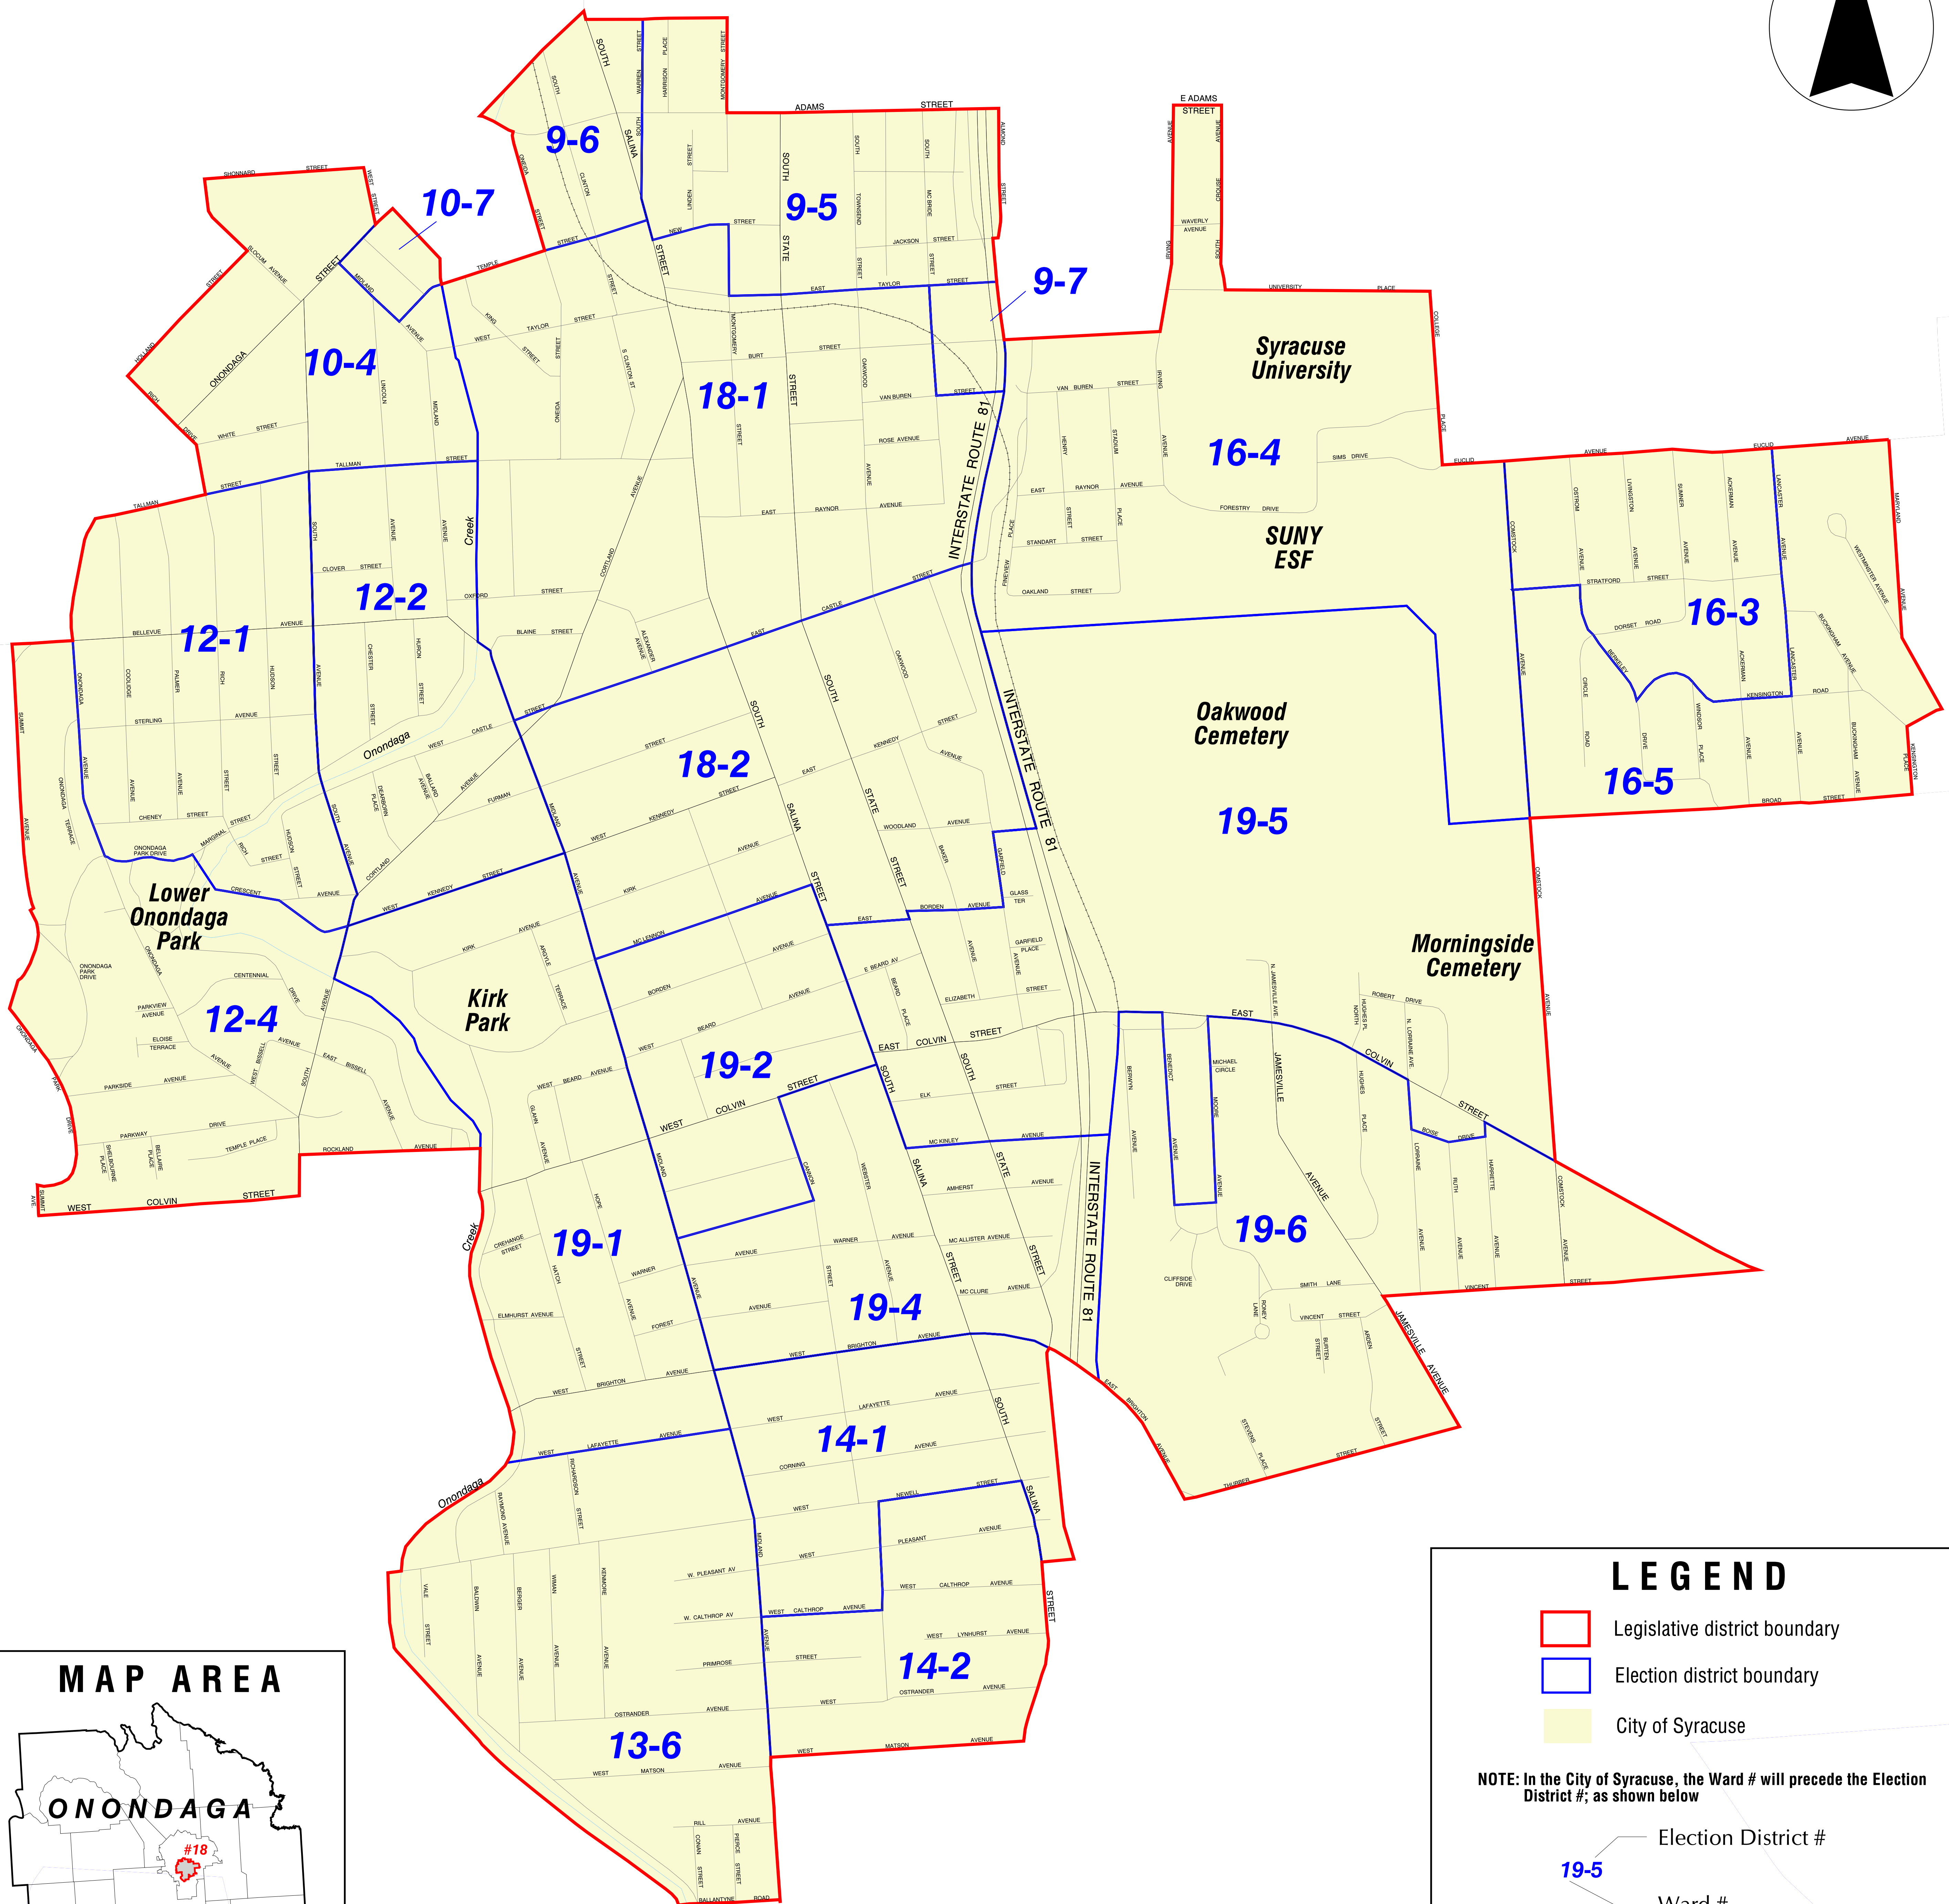

ONONDAGA COUNTY LEGISLATIVE DISTRICT #18

LEGEND

- Legislative district boundary
- Election district boundary
- City of Syracuse

NOTE: In the City of Syracuse, the Ward # will precede the Election District #, as shown below

- 19-5 Election District #
- 19-5 Ward #

500 0 500 1000 1500 2000 Feet
0.1 0 0.1 0.2 0.3 Miles

1 : 5,200