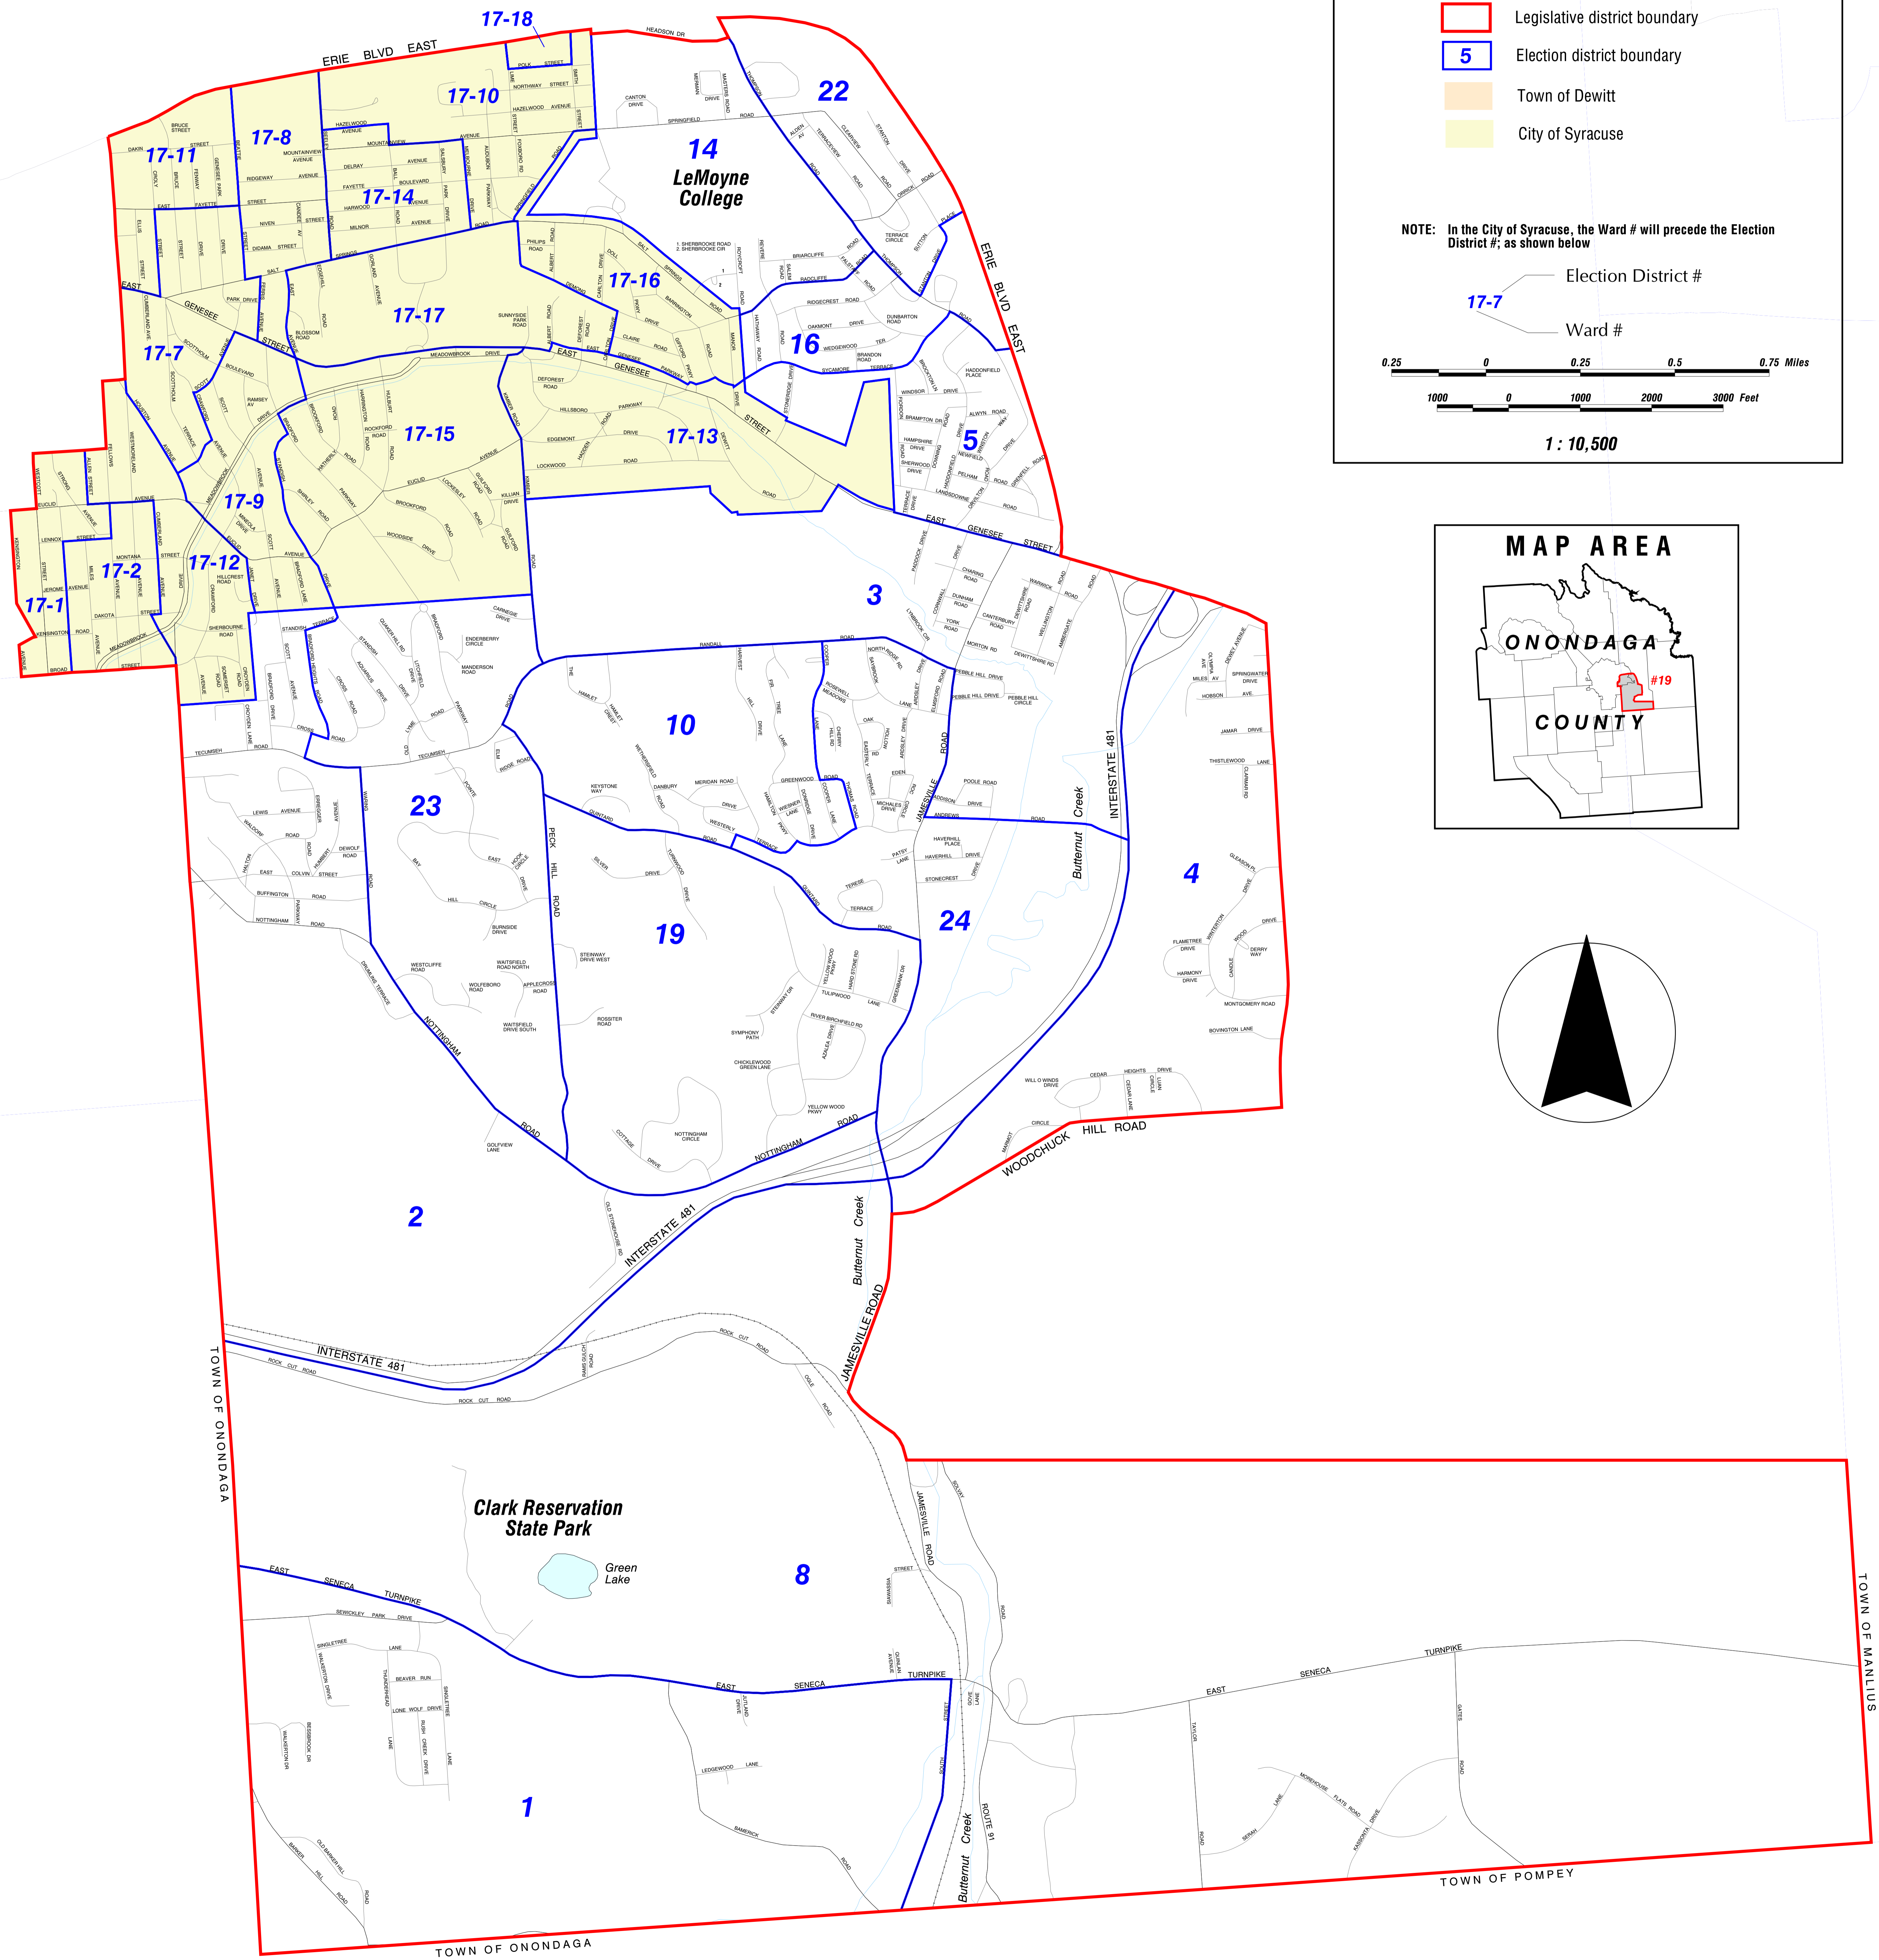

ONONDAGA COUNTY LEGISLATIVE DISTRICT #19

LEGEND

- Legislative district boundary
- Election district boundary
- Town of Dewitt
- City of Syracuse

NOTE: In the City of Syracuse, the Ward # will precede the Election District #; as shown below

- Election District #
- Ward #

1 : 10,500

MAP AREA