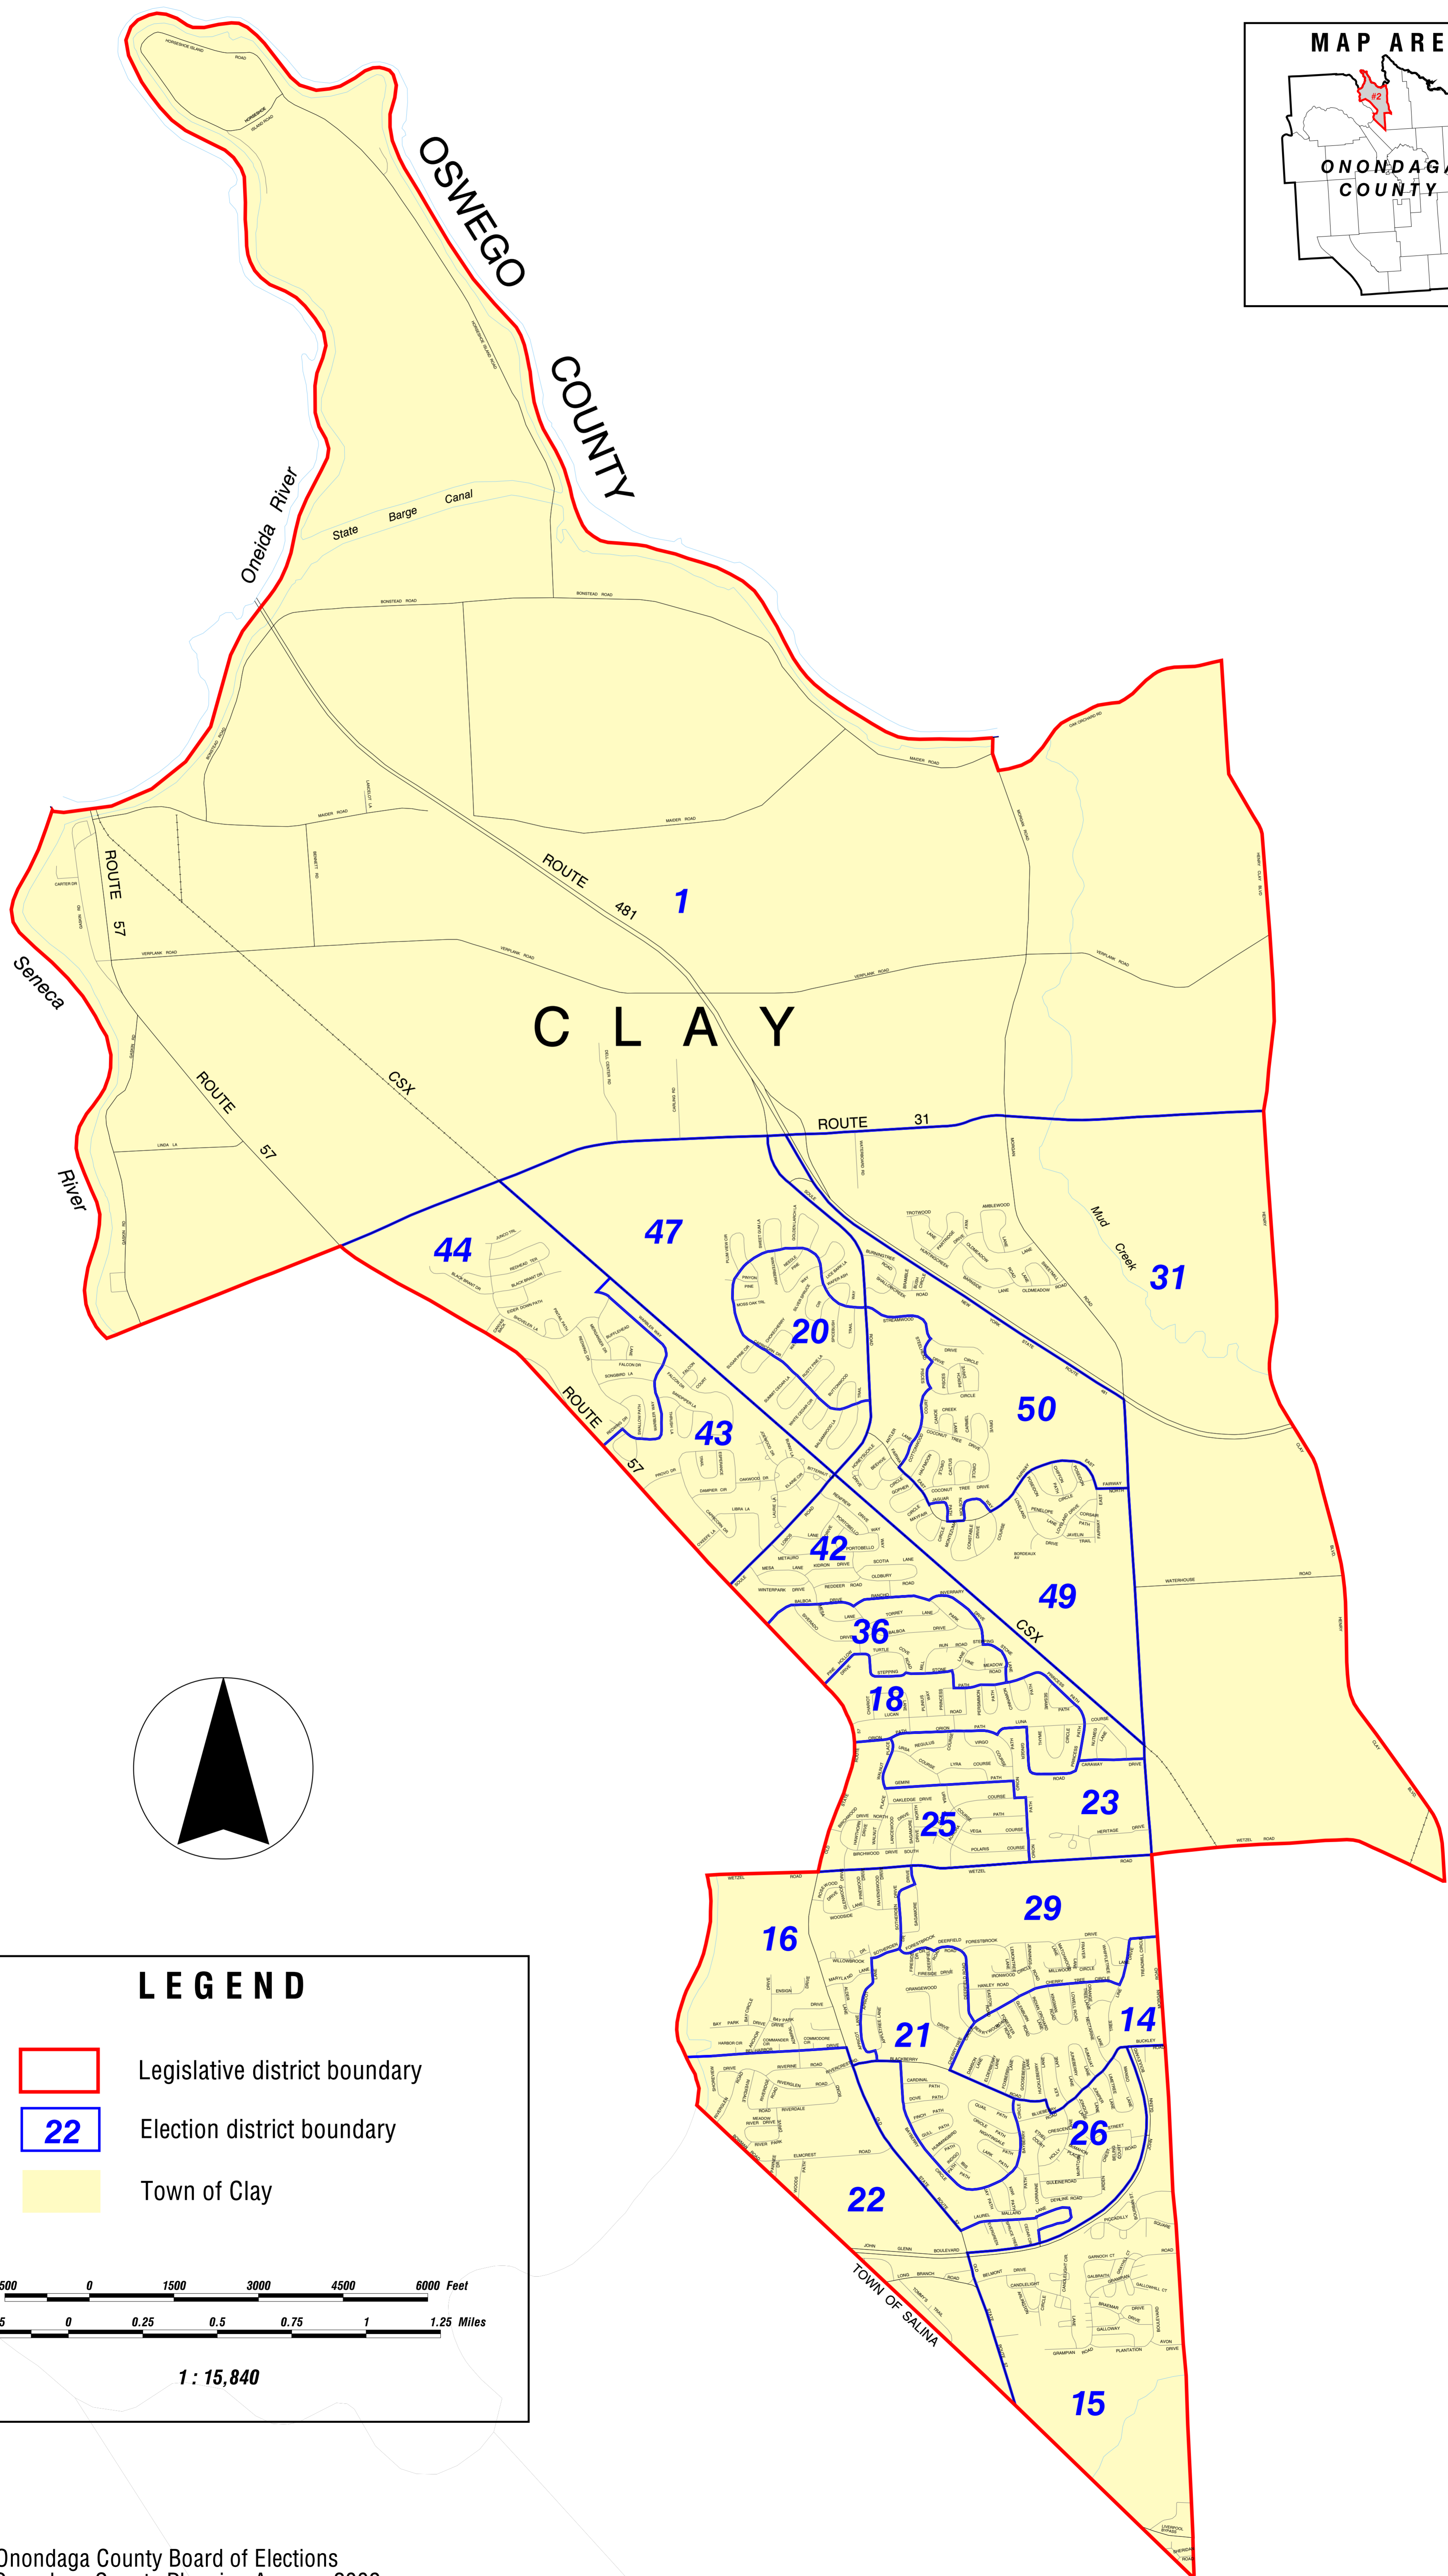

ONONDAGA COUNTY LEGISLATIVE DISTRICT #2

LEGEND

- Legislative district boundary
- 22 Election district boundary
- Town of Clay

1500 0 1500 3000 4500 6000 Feet

0.25 0 0.25 0.5 0.75 1 1.25 Miles

1 : 15,840