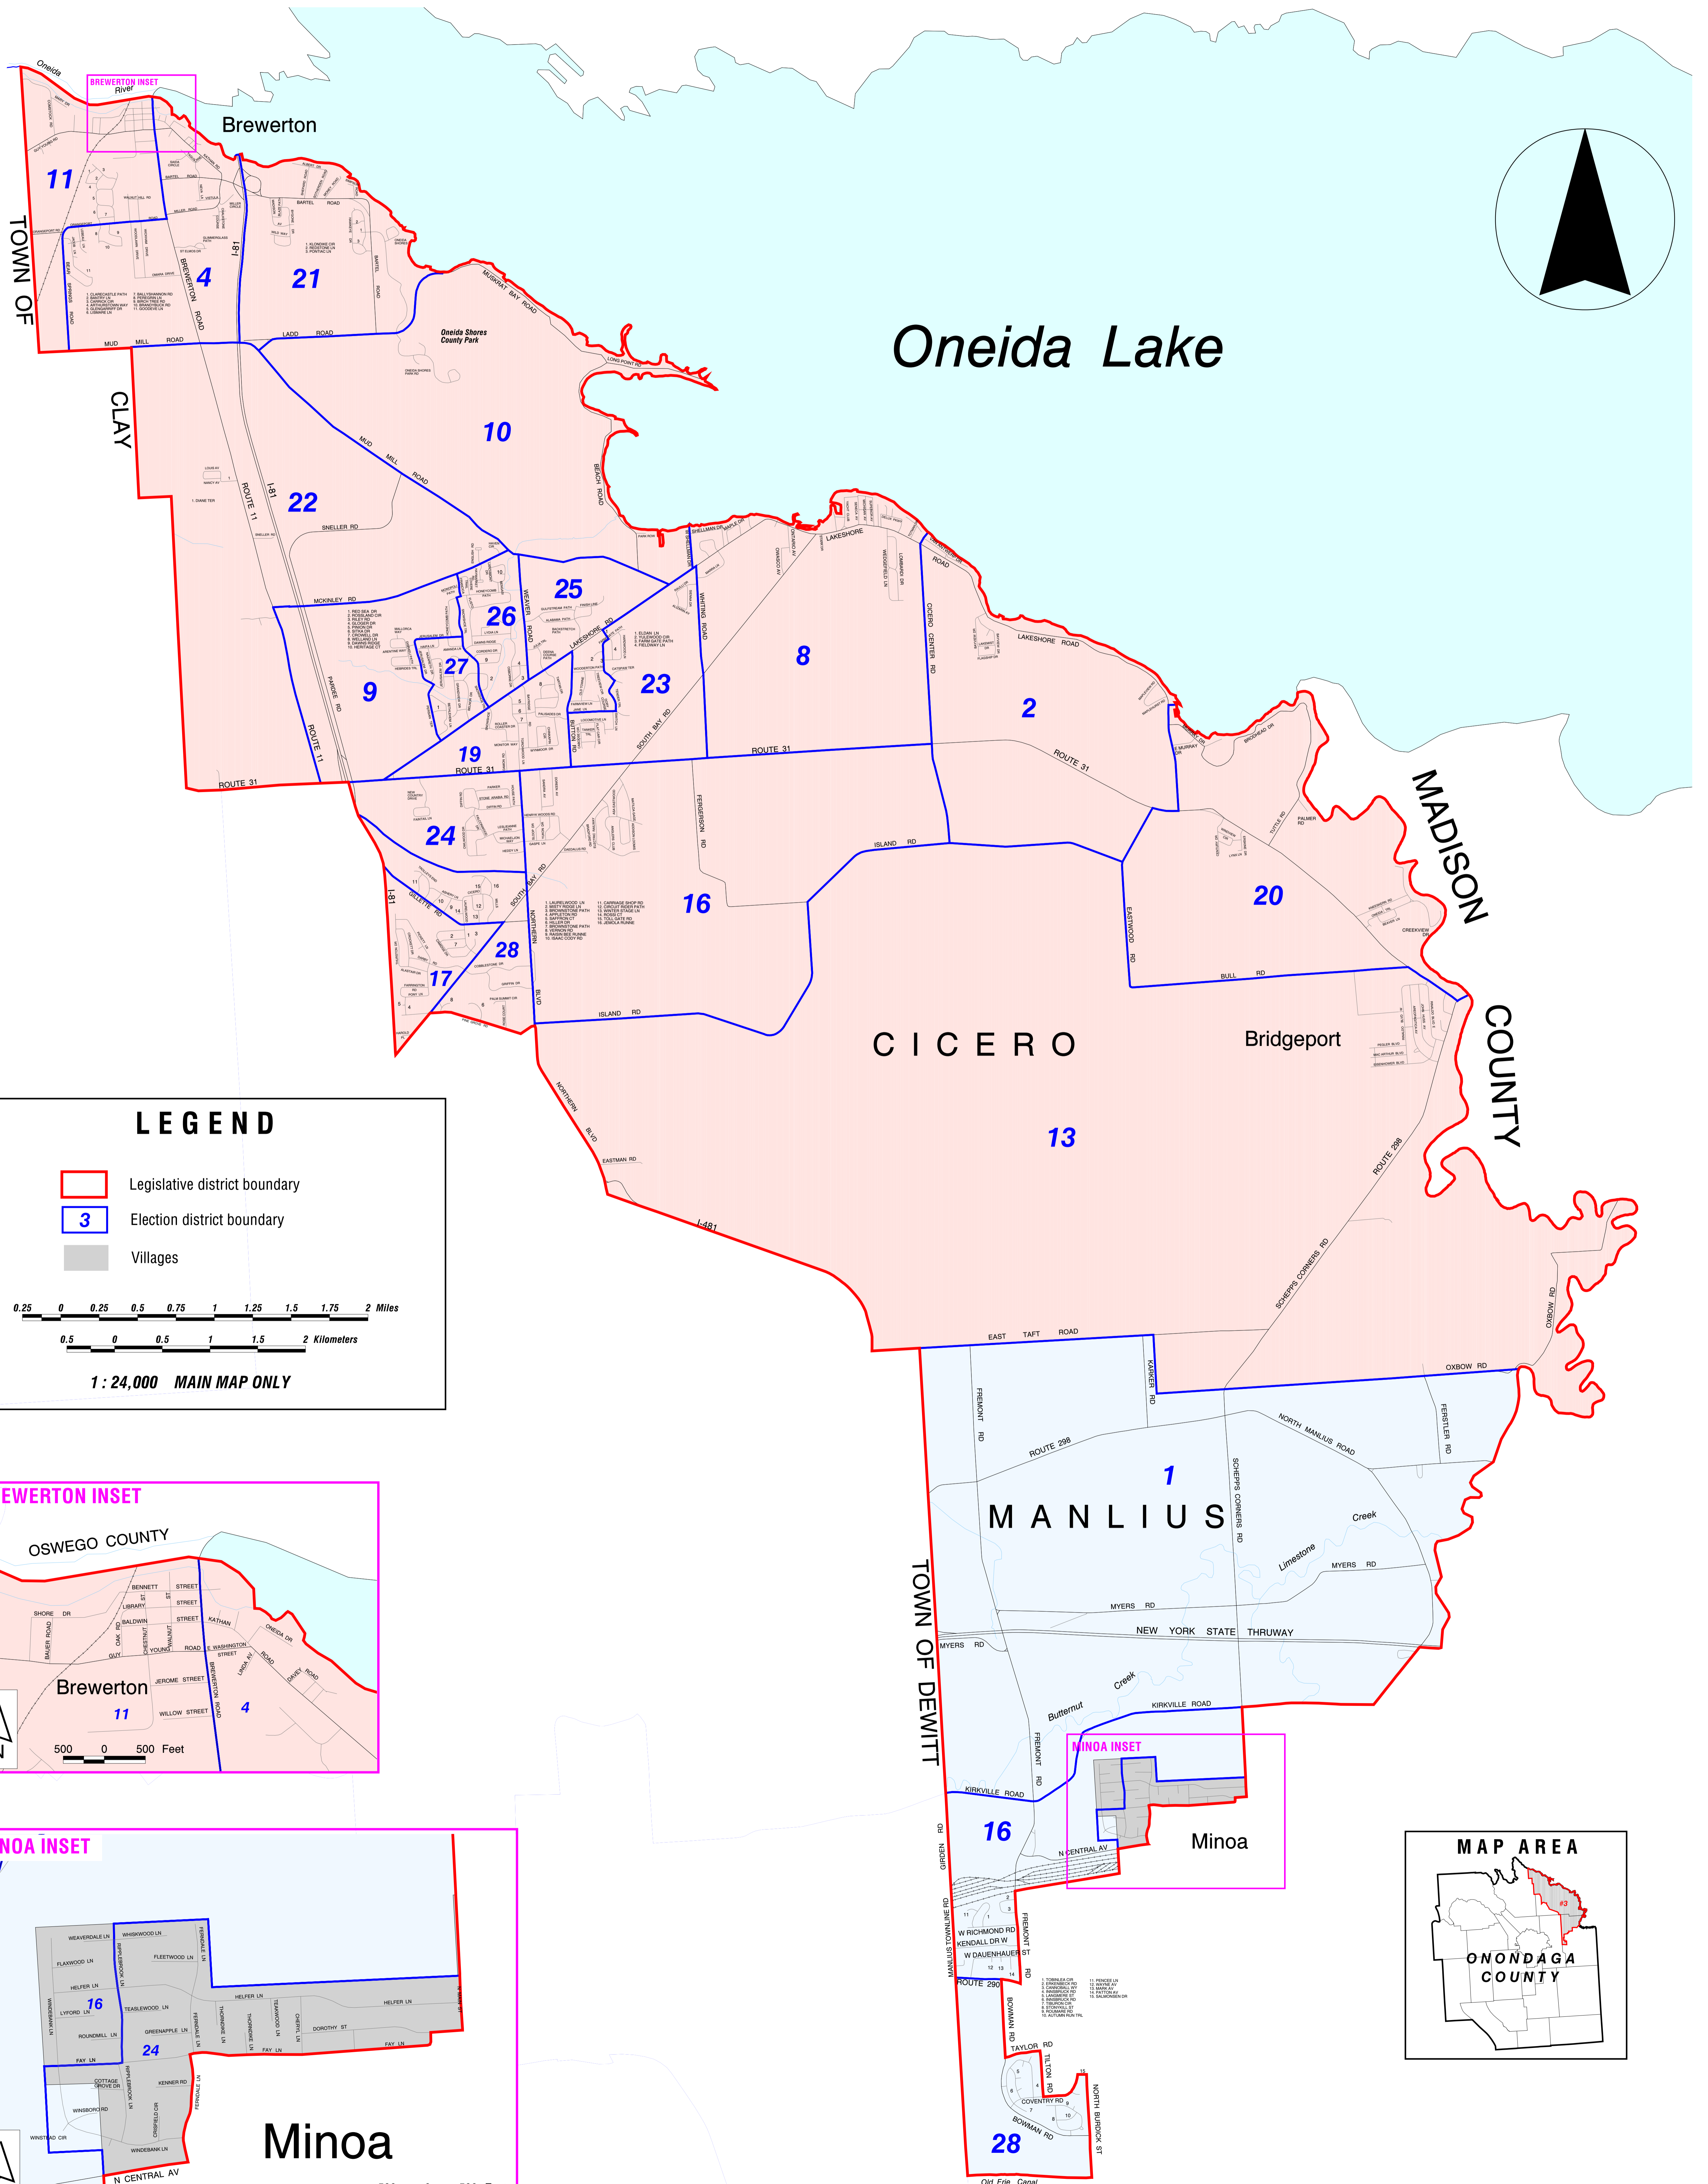

ONONDAGA COUNTY LEGISLATIVE DISTRICT #3

LEGEND

- Legislative district boundary
- Election district boundary
- Villages

0.25 0 0.25 0.5 0.75 1 1.25 1.5 1.75 2 Miles

0.5 0 0.5 1 1.5 2 Kilometers

1 : 24,000 MAIN MAP ONLY