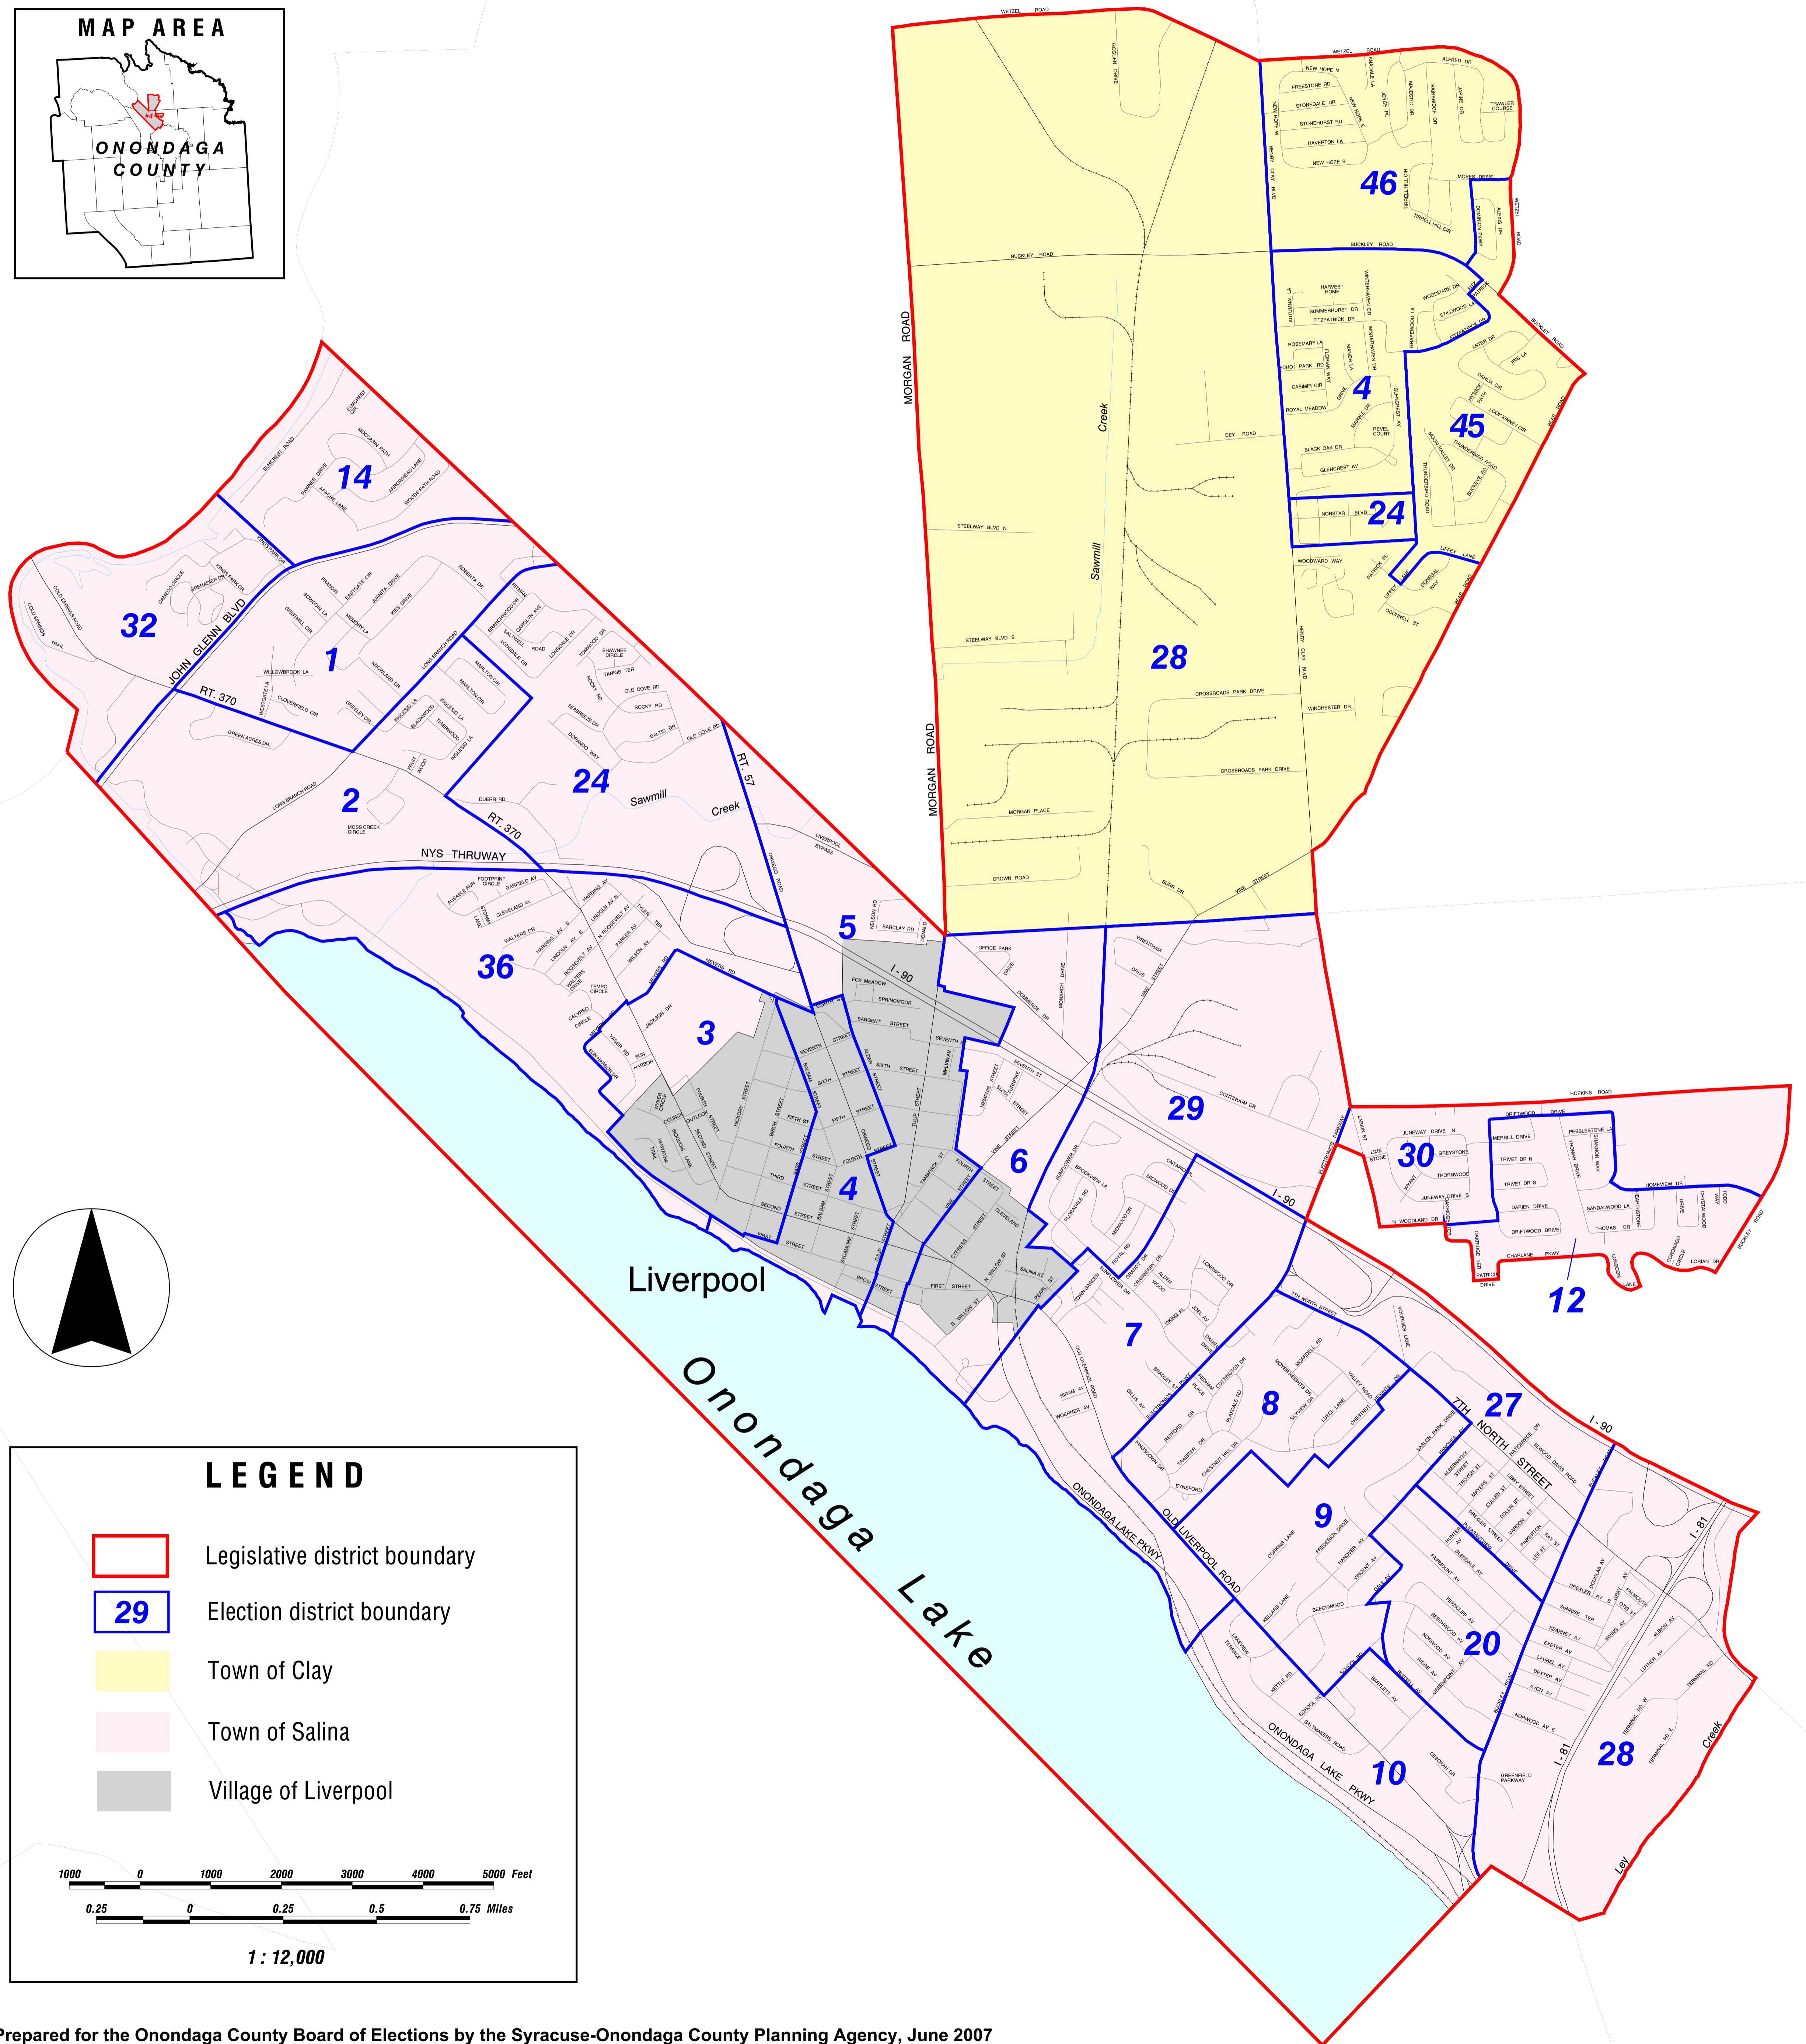

ONONDAGA COUNTY LEGISLATIVE DISTRICT #4

LEGEND

- Legislative district boundary
- Election district boundary
- Town of Clay
- Town of Salina
- Village of Liverpool

1000 0 1000 2000 3000 4000 5000 Feet
0.25 0 0.25 0.5 0.75 Miles

1 : 12,000