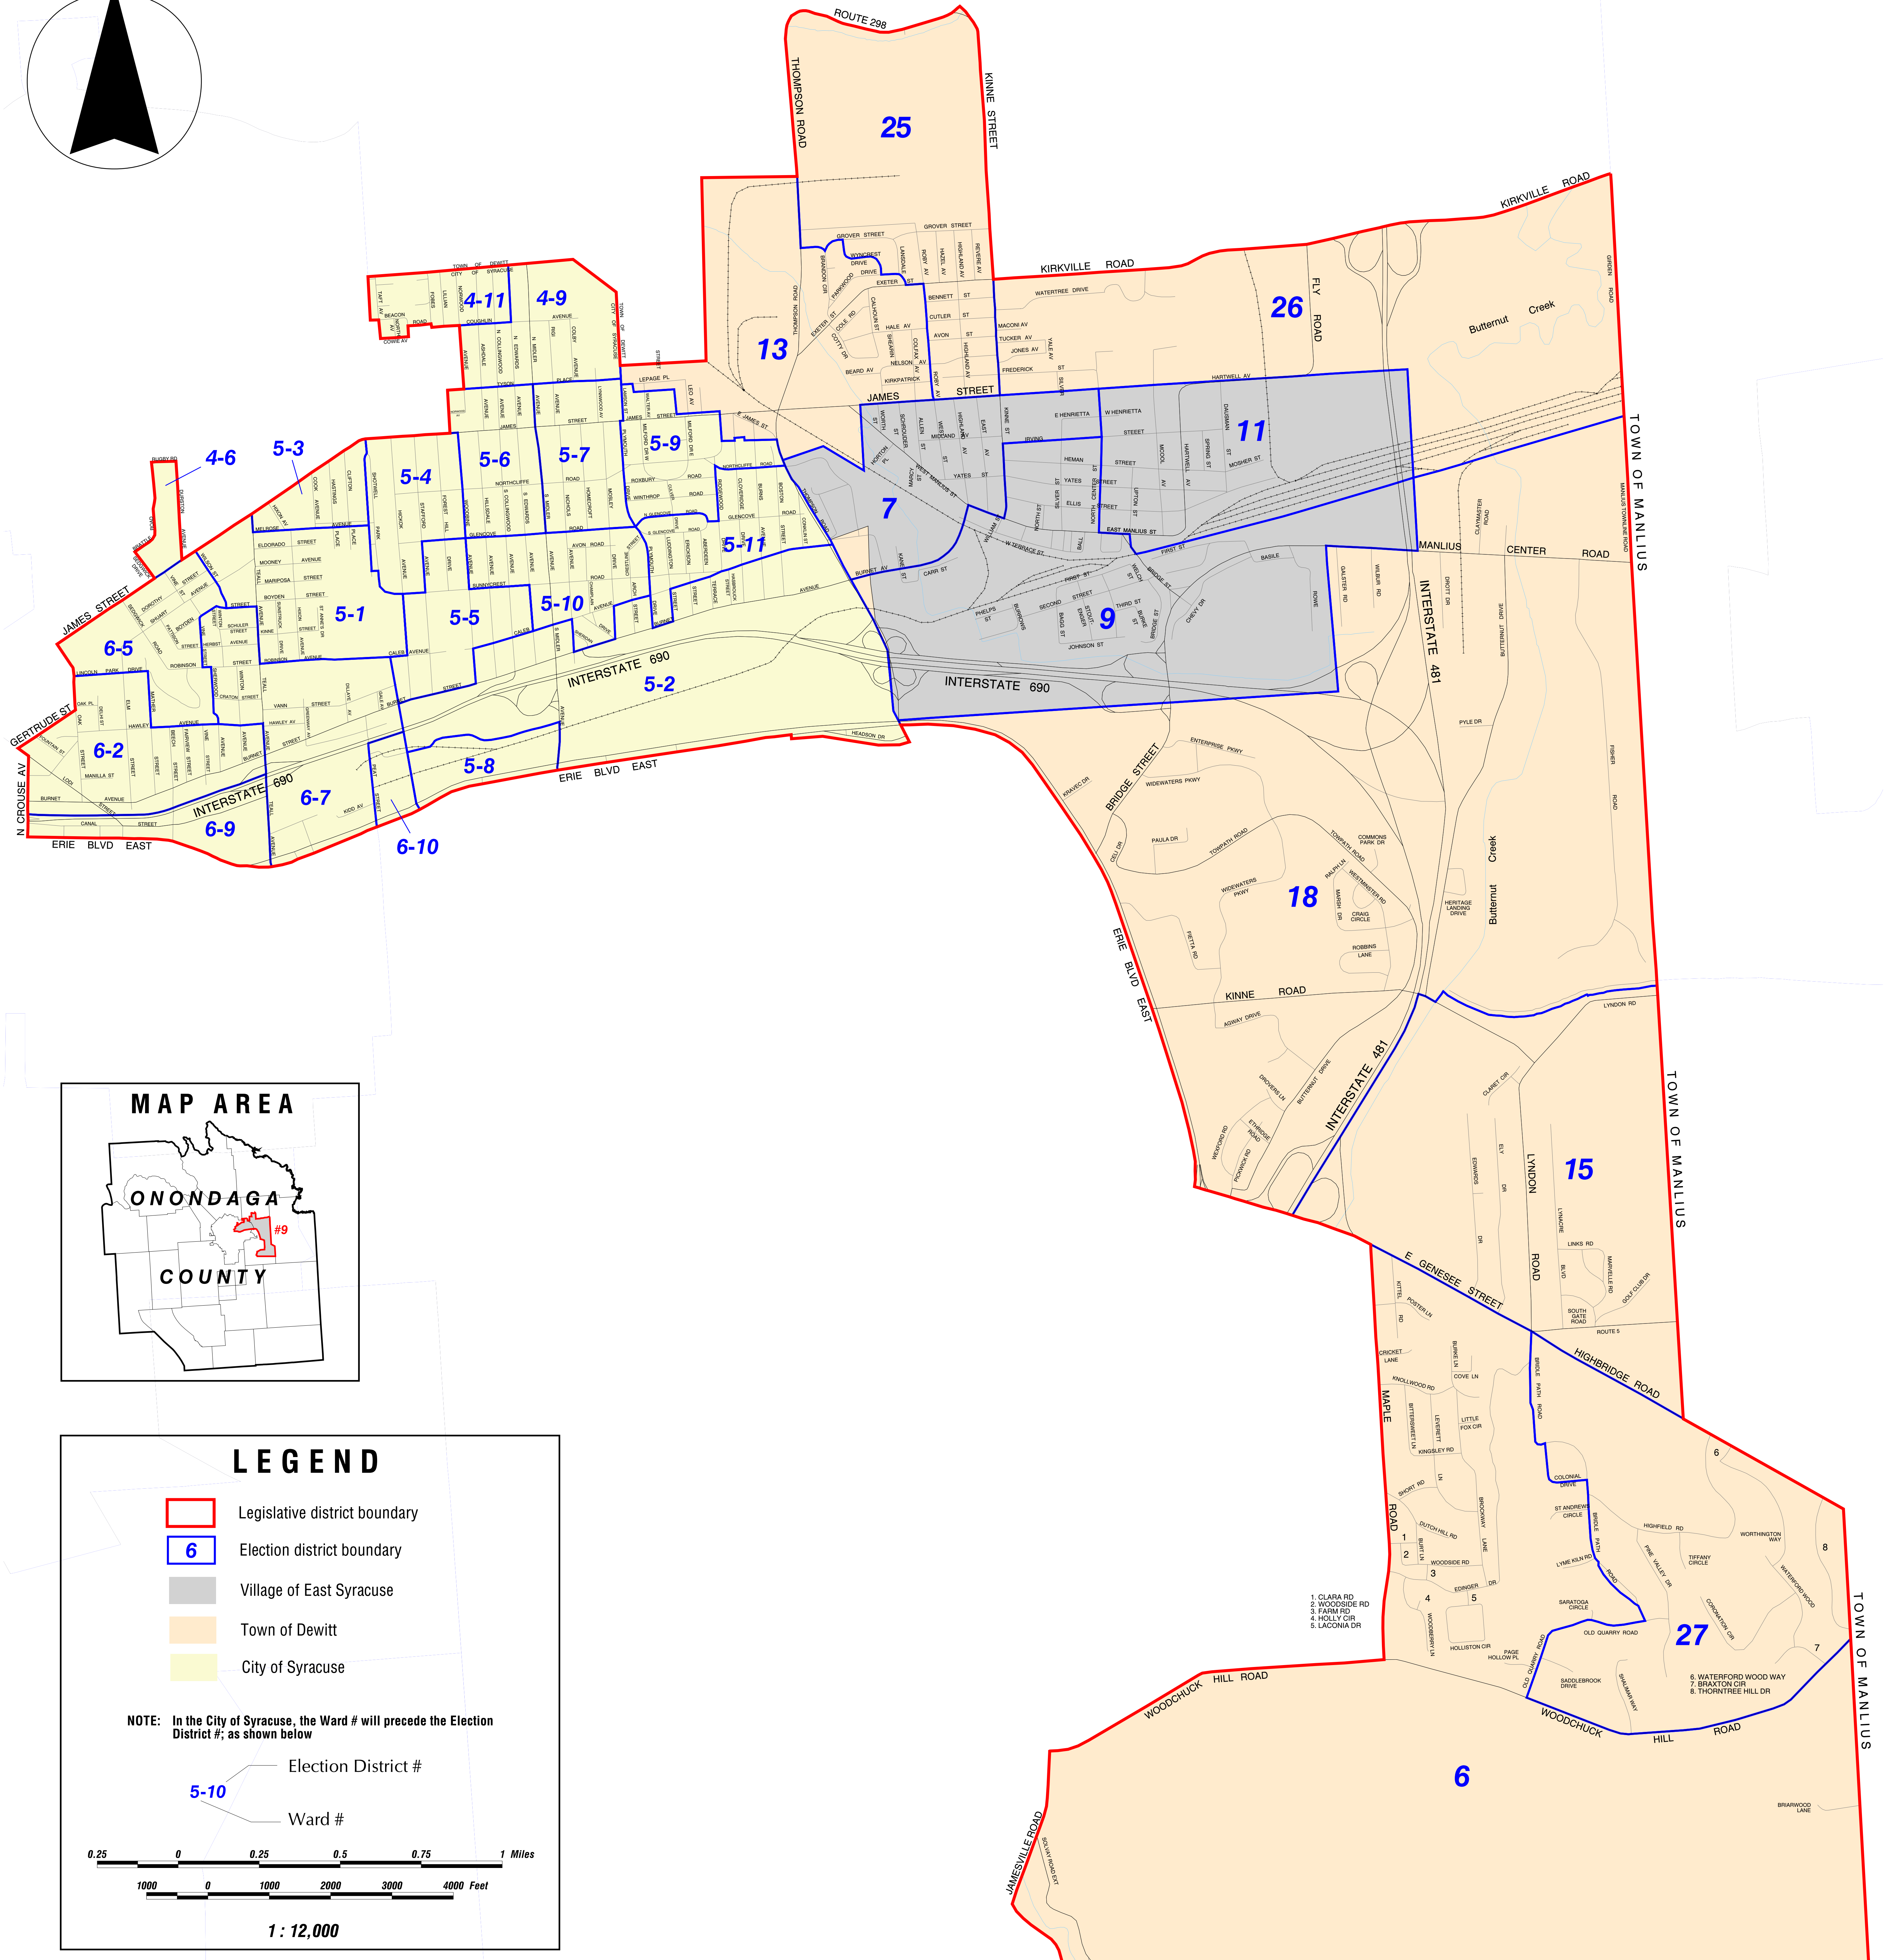

# ONONDAGA COUNTY LEGISLATIVE DISTRICT #9

**LEGEND**

- Legislative district boundary
- Election district boundary
- Village of East Syracuse
- Town of Dewitt
- City of Syracuse

**NOTE:** In the City of Syracuse, the Ward # will precede the Election District #: as shown below

5-10 Election District #

10 Ward #

0.25 0 0.25 0.5 0.75 1 Miles

1000 0 1000 2000 3000 4000 Feet

1 : 12,000