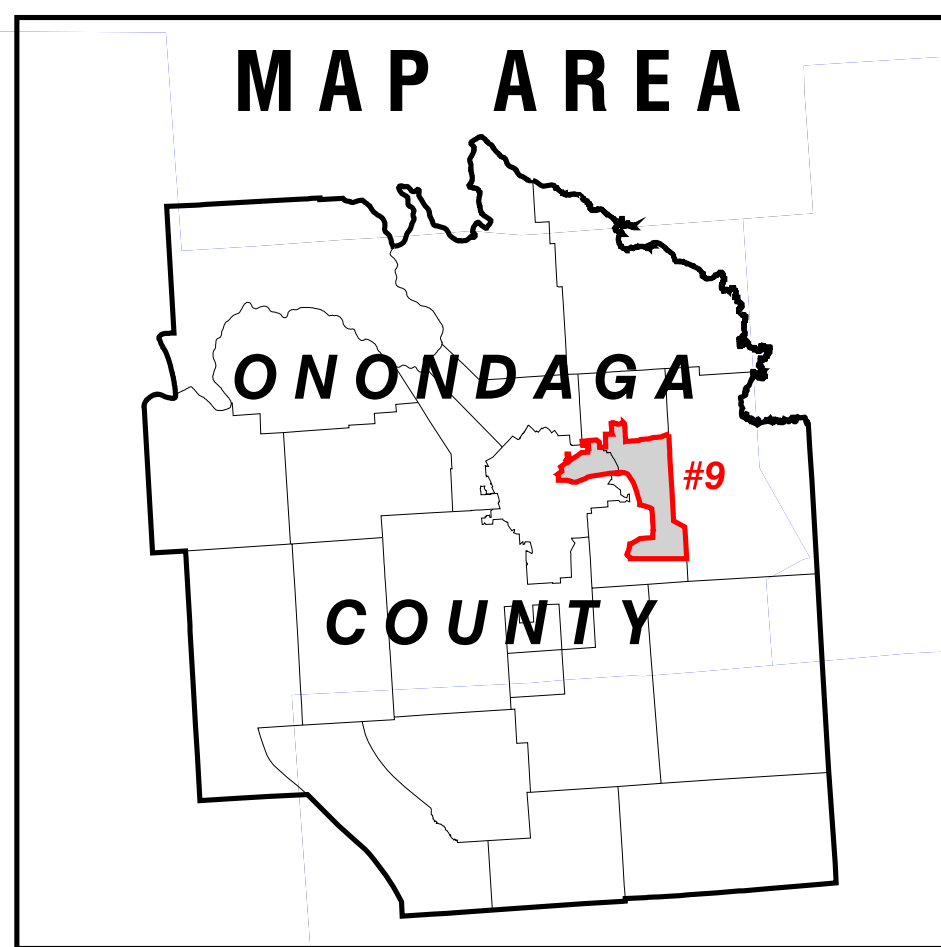

# ONONDAGA COUNTY LEGISLATIVE DISTRICT #9

**LEGEND**

- Legislative district boundary
- Election district boundary
- Village of East Syracuse
- Town of Dewitt
- City of Syracuse

**NOTE:** In the City of Syracuse, the Ward # will precede the Election District #: as shown below

5-10 Election District #

10 Ward #

0.25 0 0.25 0.5 0.75 1 Miles

1000 0 1000 2000 3000 4000 Feet

1 : 12,000