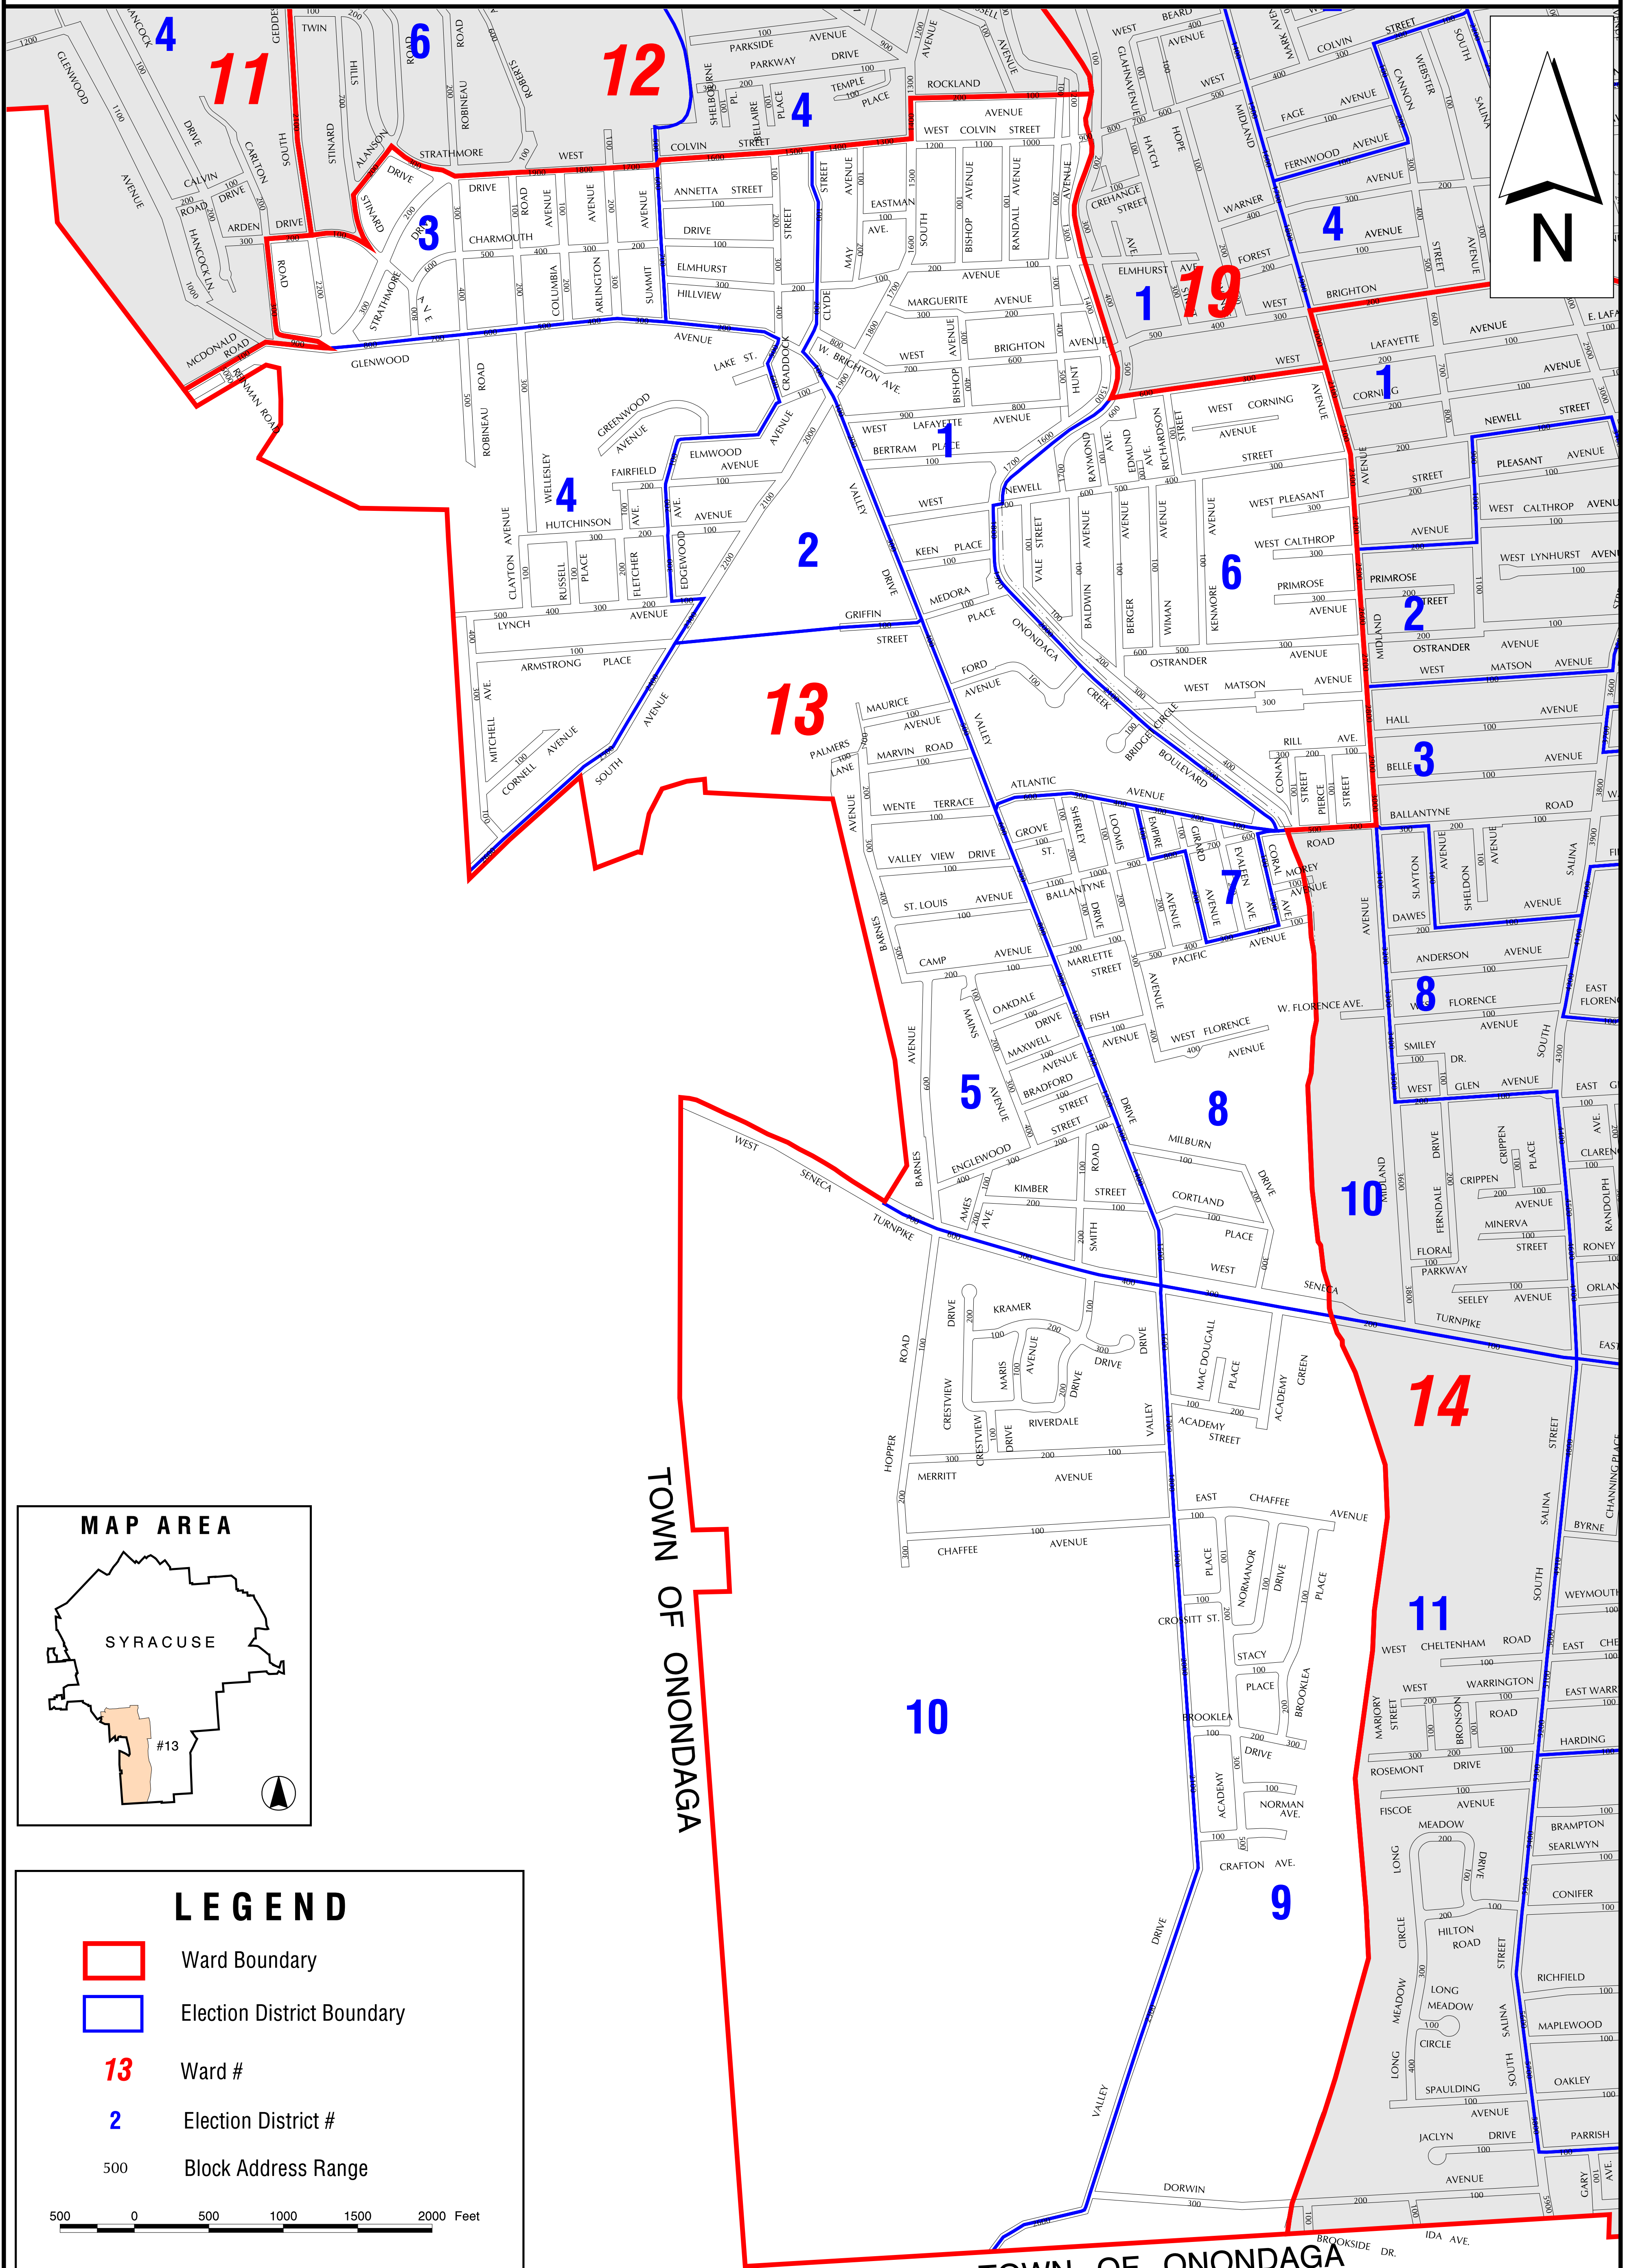

CITY OF SYRACUSE WARDS AND ELECTION DISTRICTS

WARD 13

LEGEND

- Ward Boundary
- Election District Boundary
- 13** Ward #
- 2** Election District #
- 500 Block Address Range

500 0 500 1000 1500 2000 Feet

TOWN OF ONONDAGA