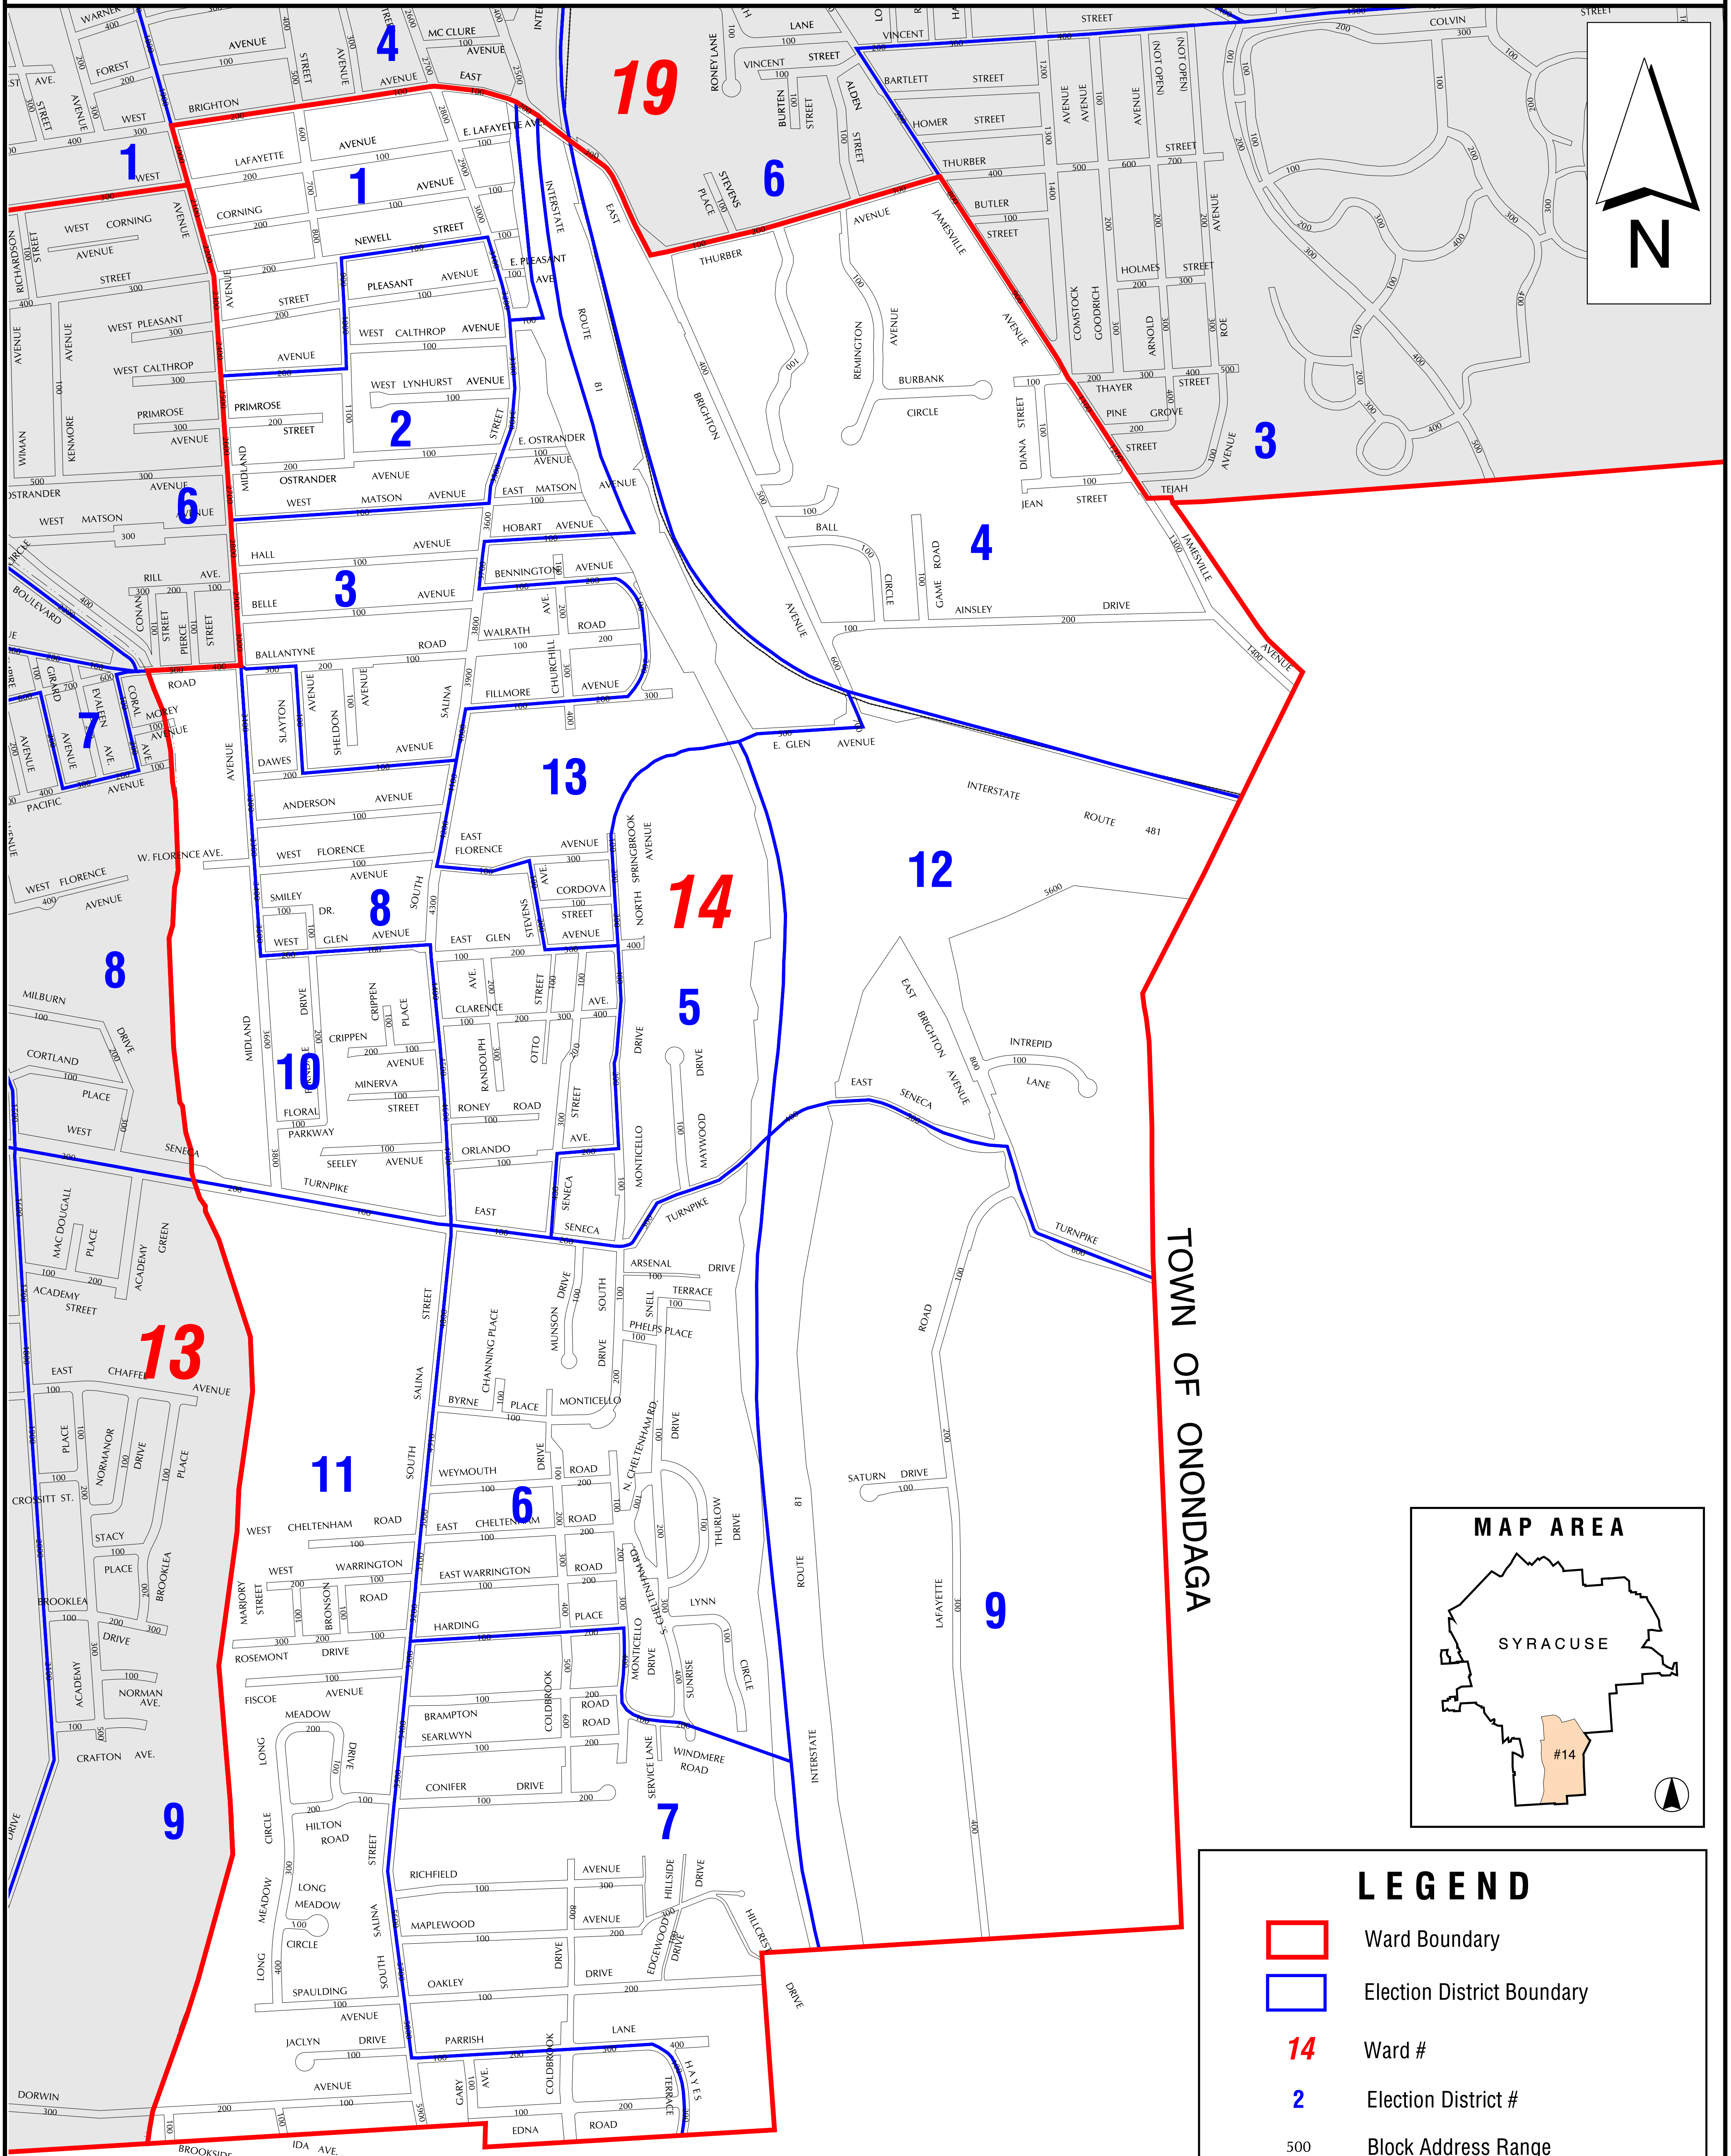

CITY OF SYRACUSE WARDS AND ELECTION DISTRICTS

WARD 14

TOWN OF ONONDAGA

LEGEND

- Ward Boundary
- Election District Boundary
- 14 Ward #
- 2 Election District #
- 500 Block Address Range