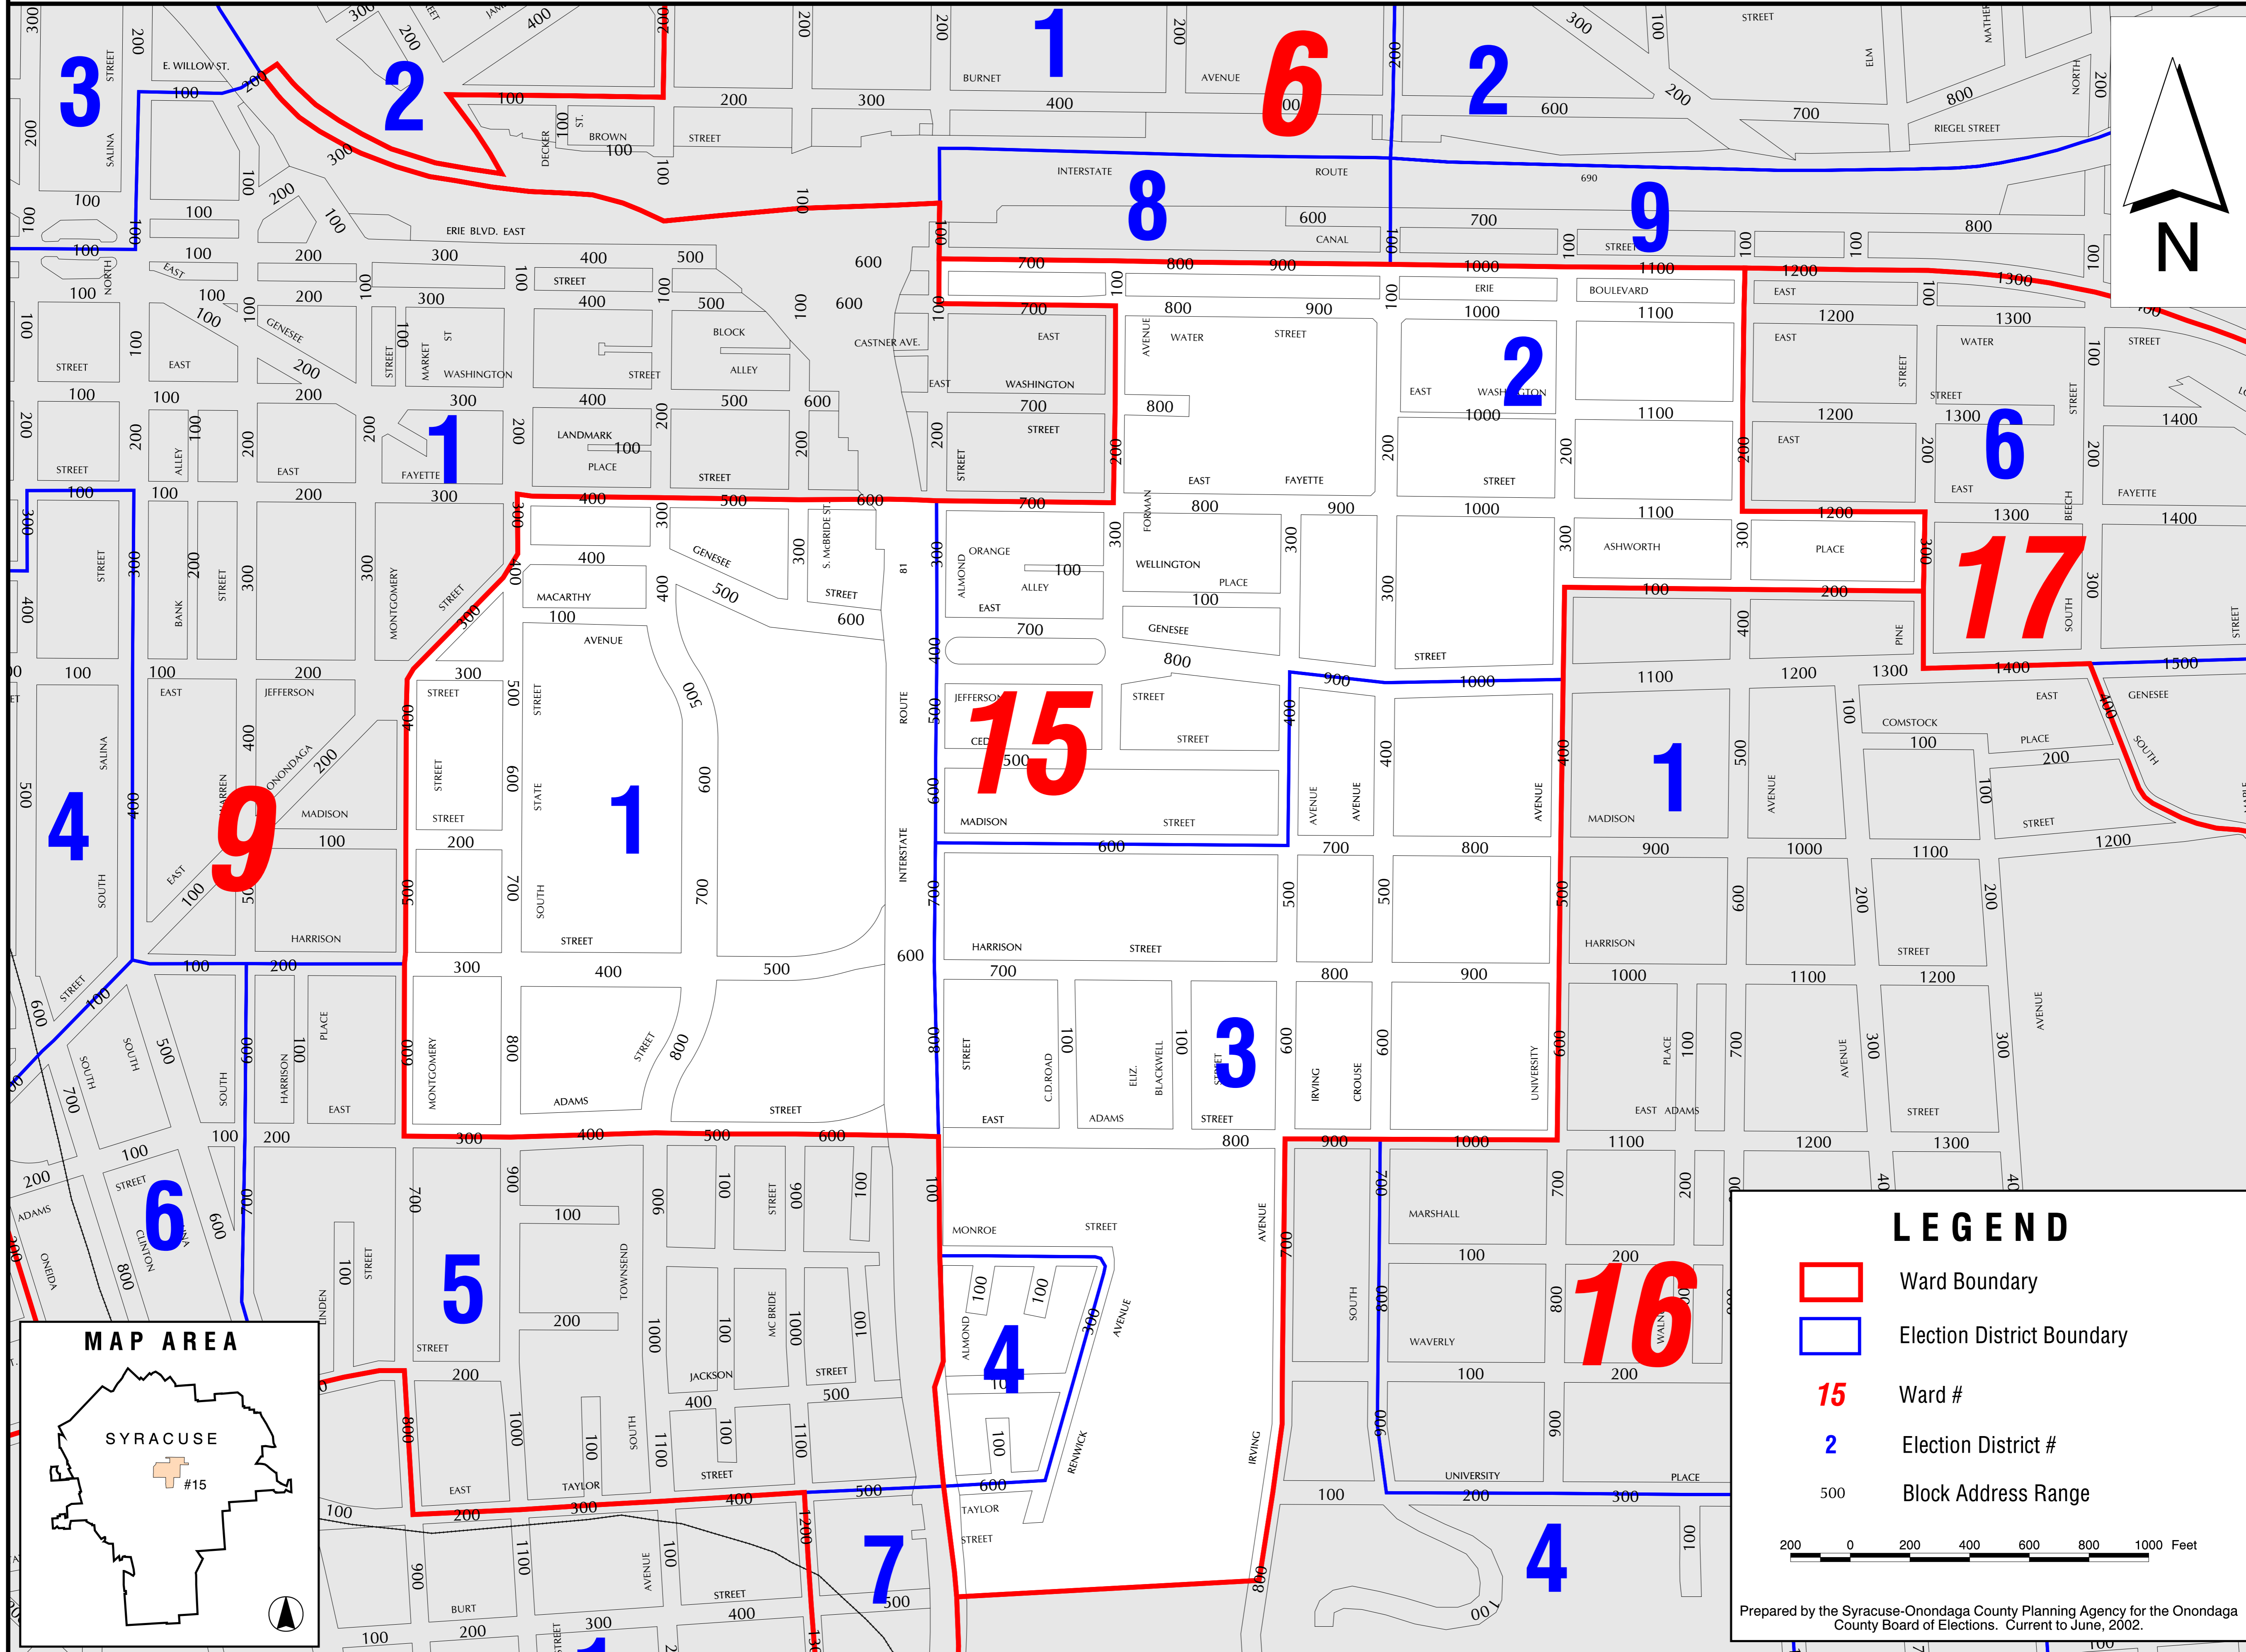

CITY OF SYRACUSE WARDS AND ELECTION DISTRICTS

WARD 15

Prepared by the Syracuse-Onondaga County Planning Agency for the Onondaga County Board of Elections. Current to June, 2002.