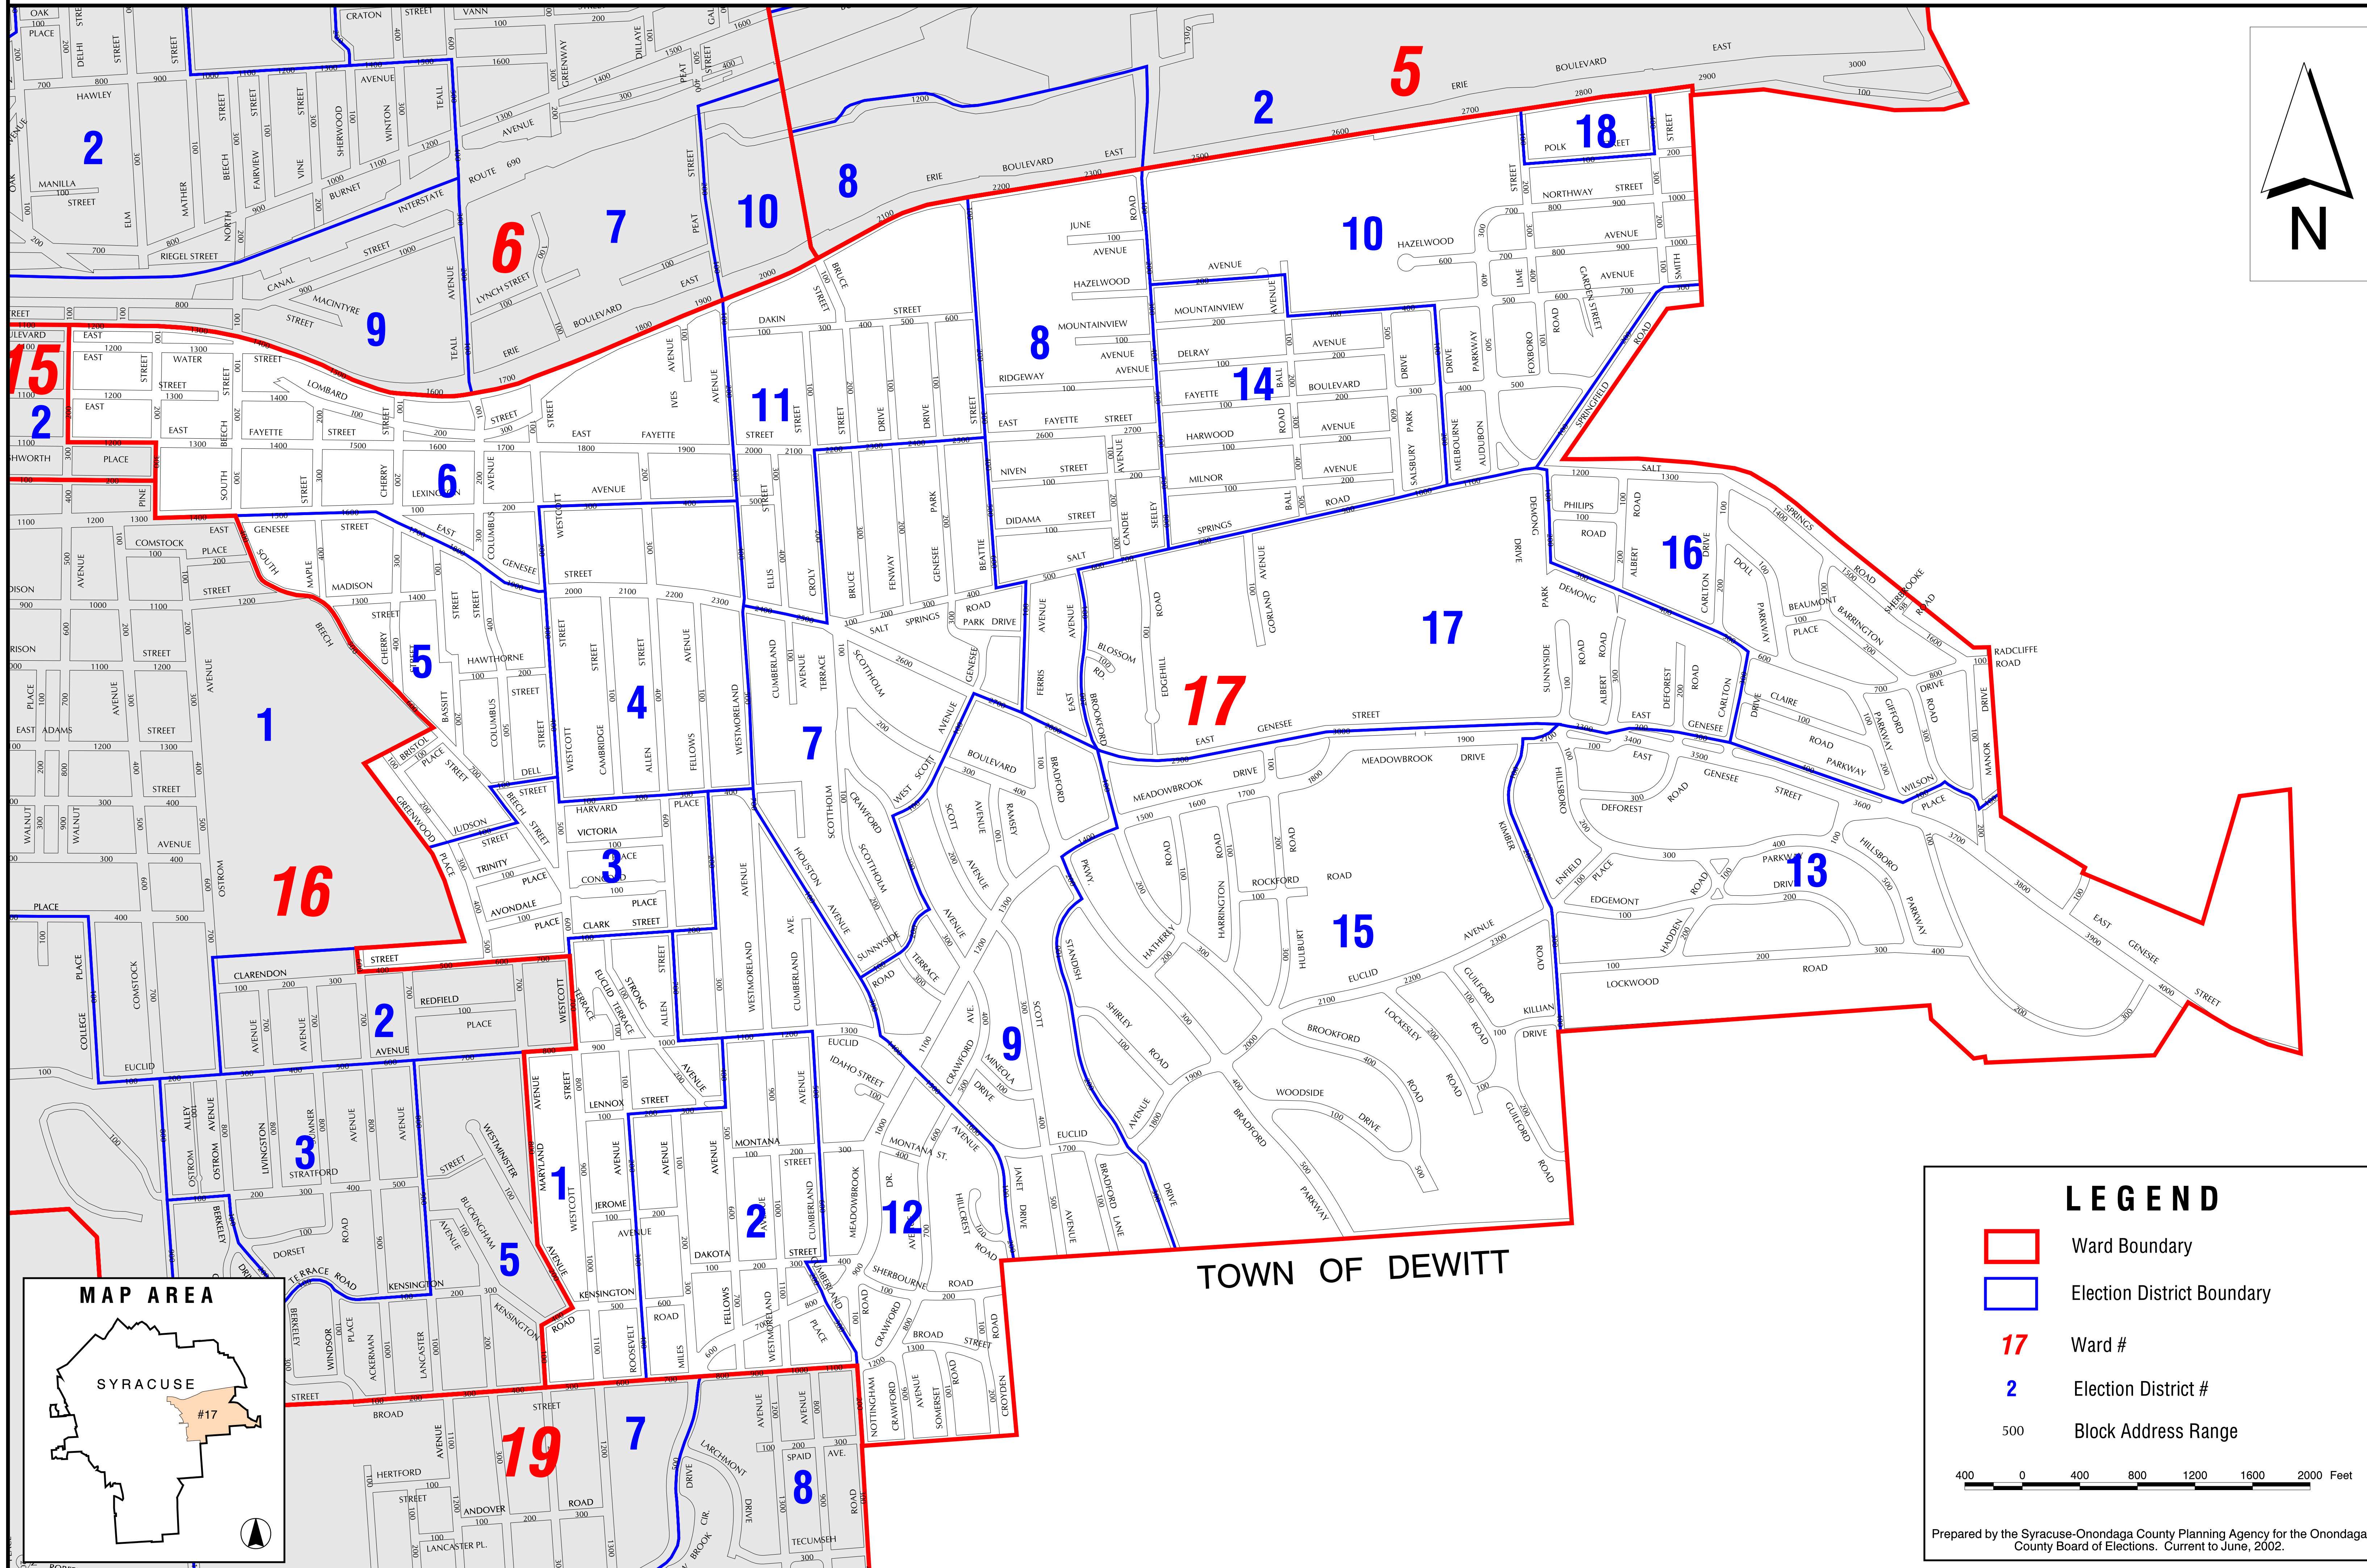

CITY OF SYRACUSE WARDS AND ELECTION DISTRICTS - WARD 17

LEGEND

- Ward Boundary
- Election District Boundary
- 17 Ward #
- 2 Election District #
- 500 Block Address Range

400 0 400 800 1200 1600 2000 Feet

Prepared by the Syracuse-Onondaga County Planning Agency for the Onondaga County Board of Elections. Current to June, 2002.

MAP AREA

TOWN OF DEWITT