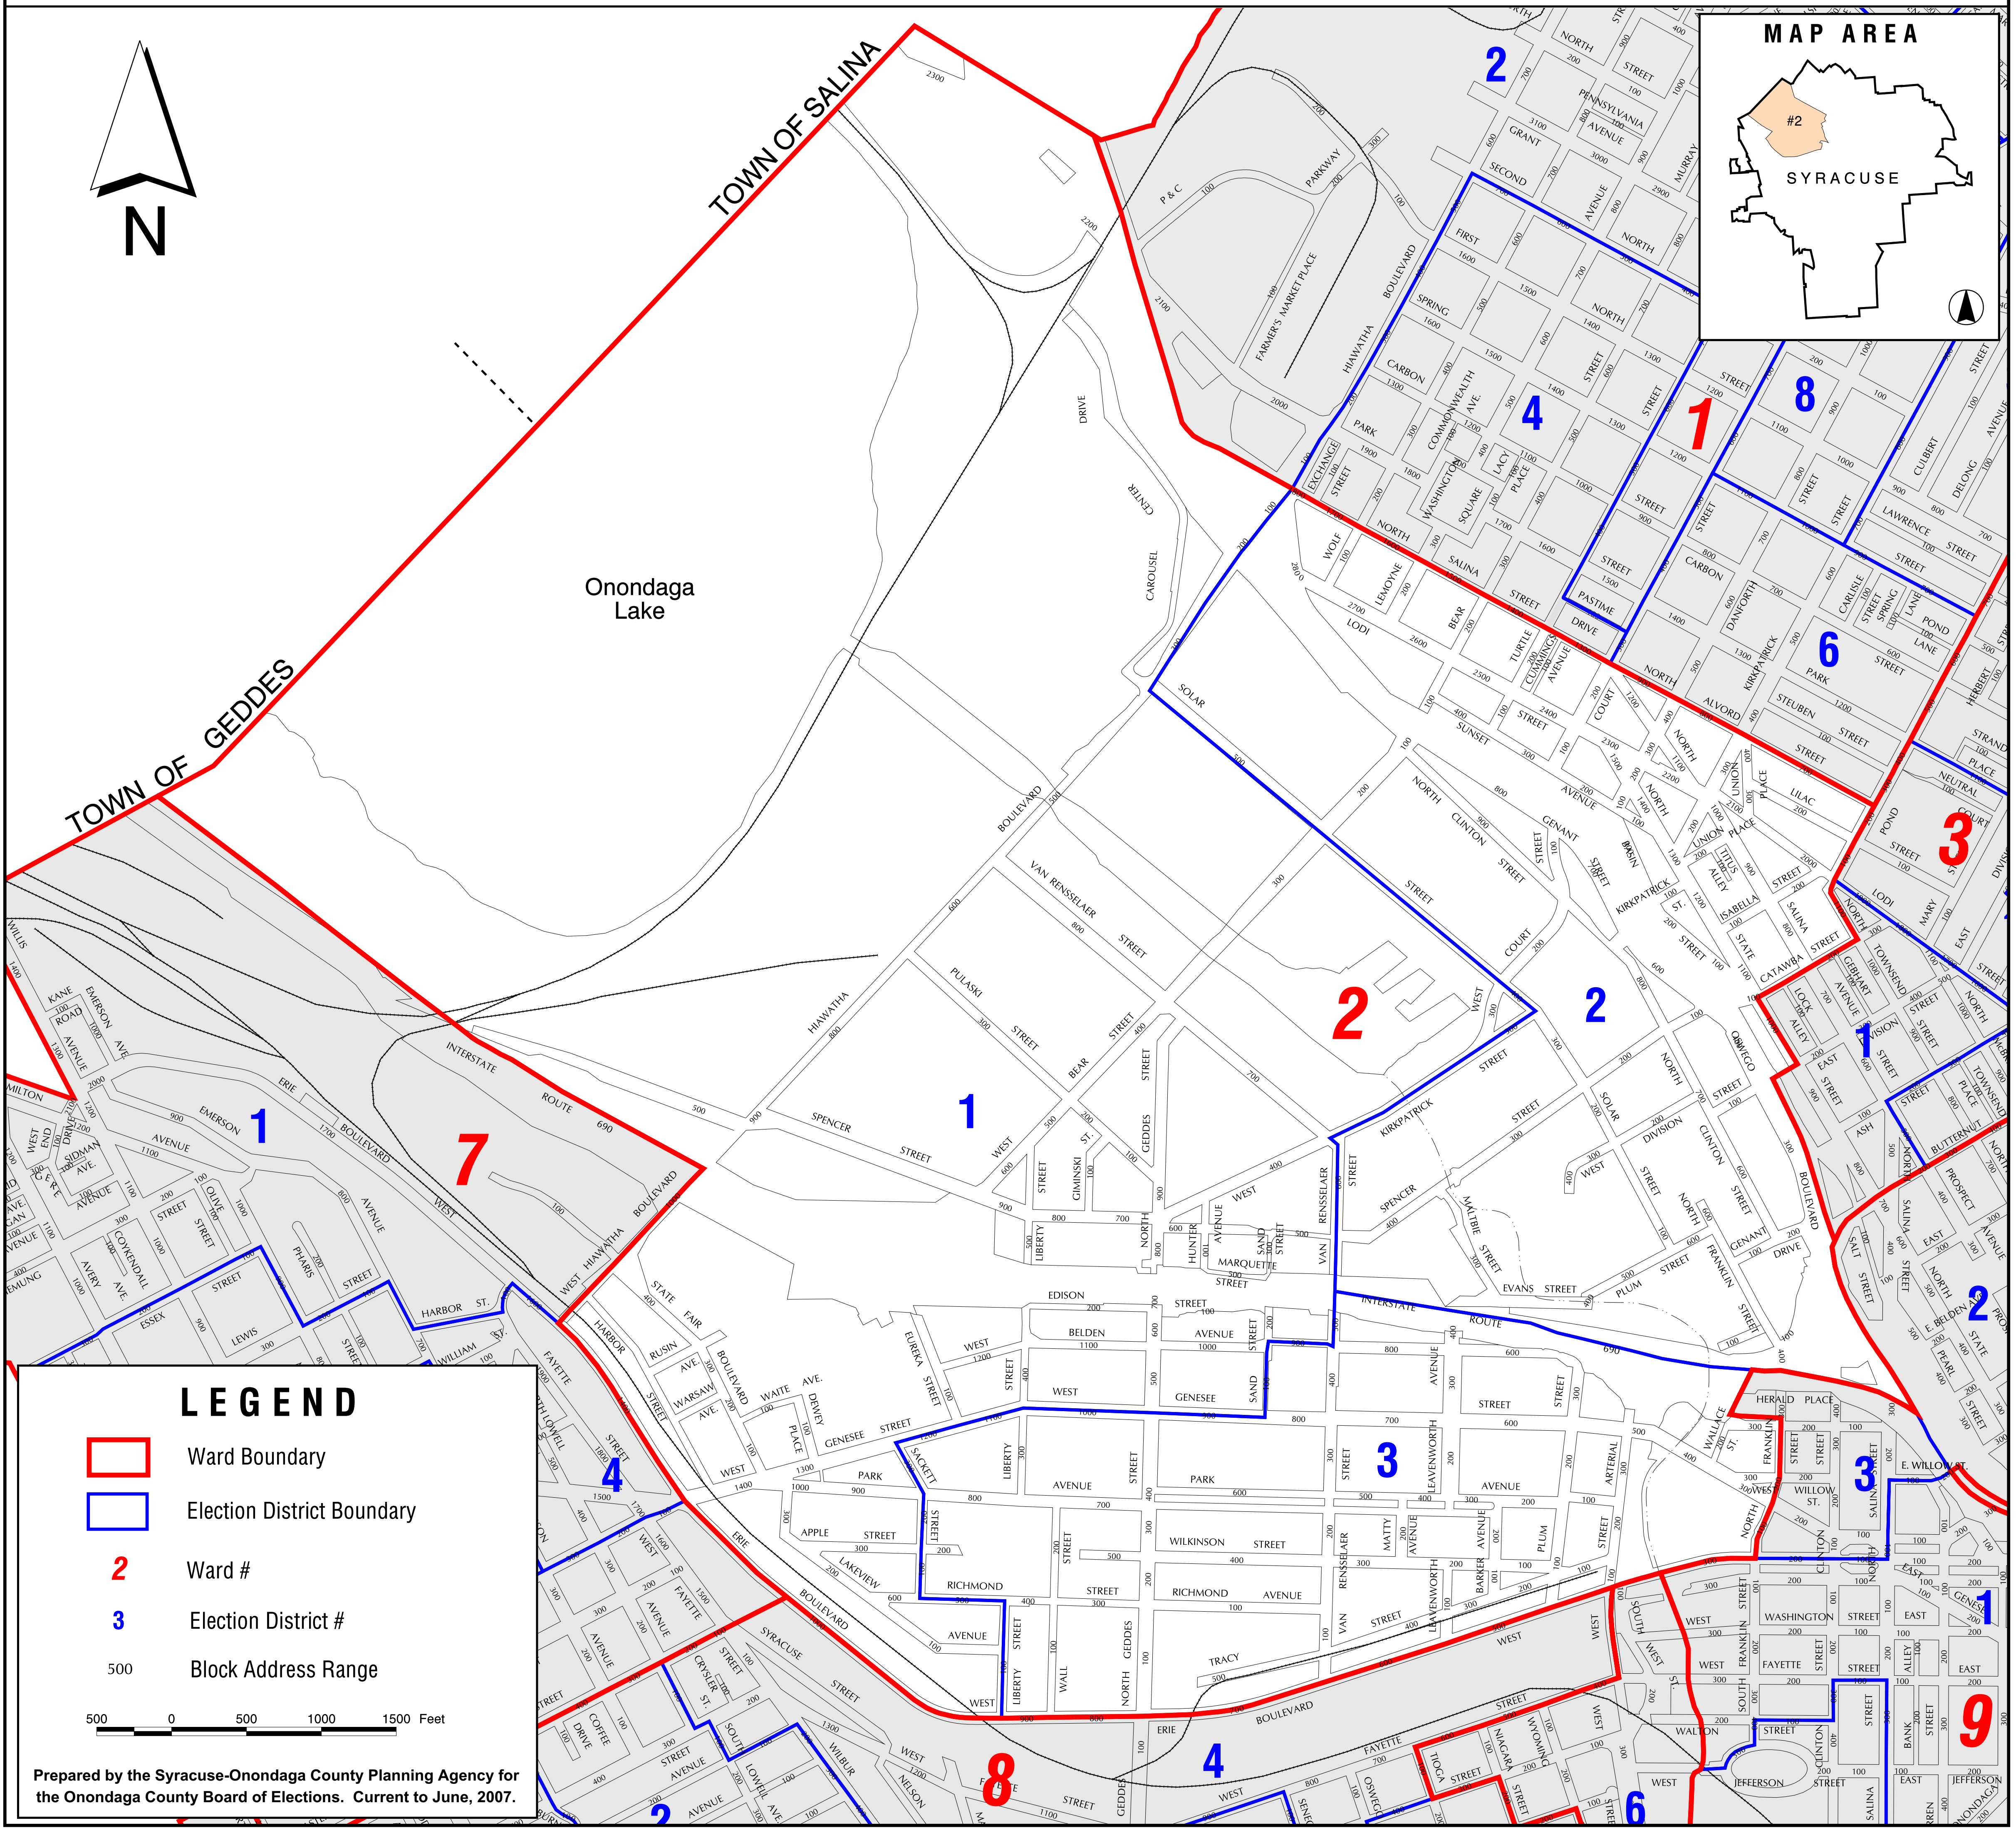

CITY OF SYRACUSE WARDS AND ELECTION DISTRICTS

WARD 2

LEGEND

- Ward Boundary
- Election District Boundary
- 2 Ward #
- 3 Election District #
- 500 Block Address Range

500 0 500 1000 1500 Feet

Prepared by the Syracuse-Onondaga County Planning Agency for the Onondaga County Board of Elections. Current to June, 2007.