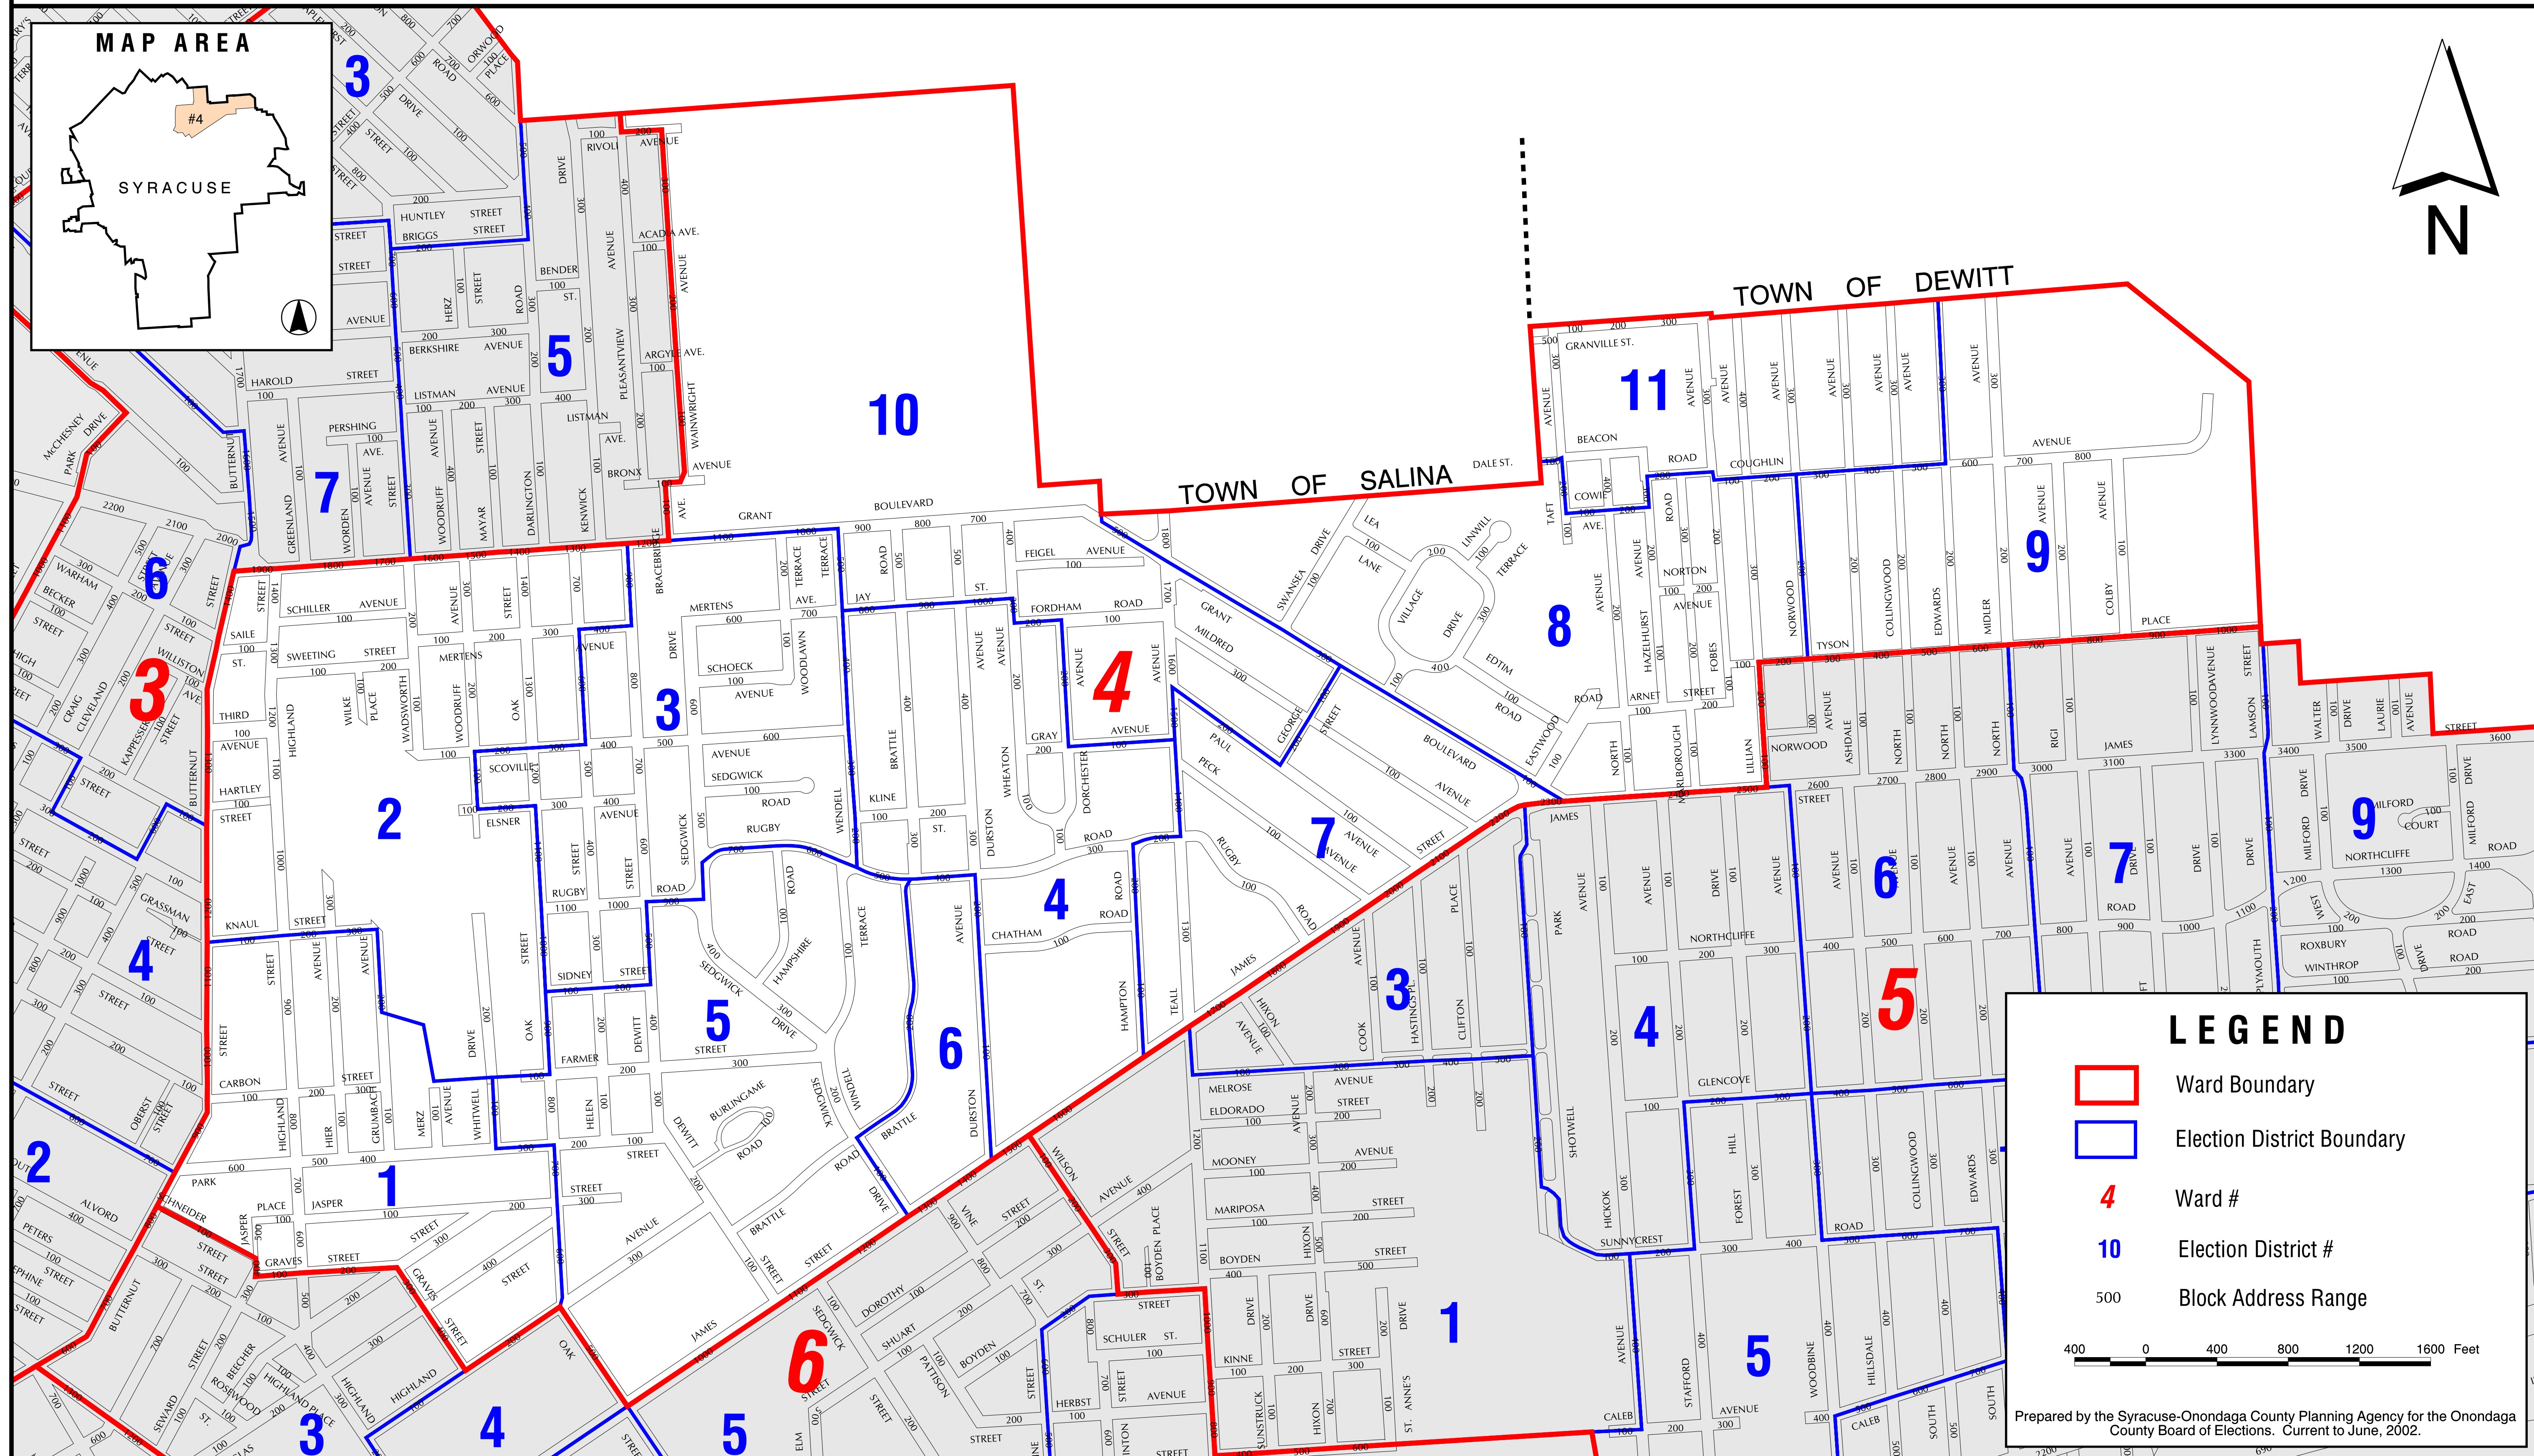

# CITY OF SYRACUSE WARDS AND ELECTION DISTRICTS - WARD 4

**LEGEND**

- Ward Boundary
- Election District Boundary
- 4 Ward #
- 10 Election District #
- 500 Block Address Range

400 0 400 800 1200 1600 Feet

Prepared by the Syracuse-Onondaga County Planning Agency for the Onondaga County Board of Elections. Current to June, 2002.