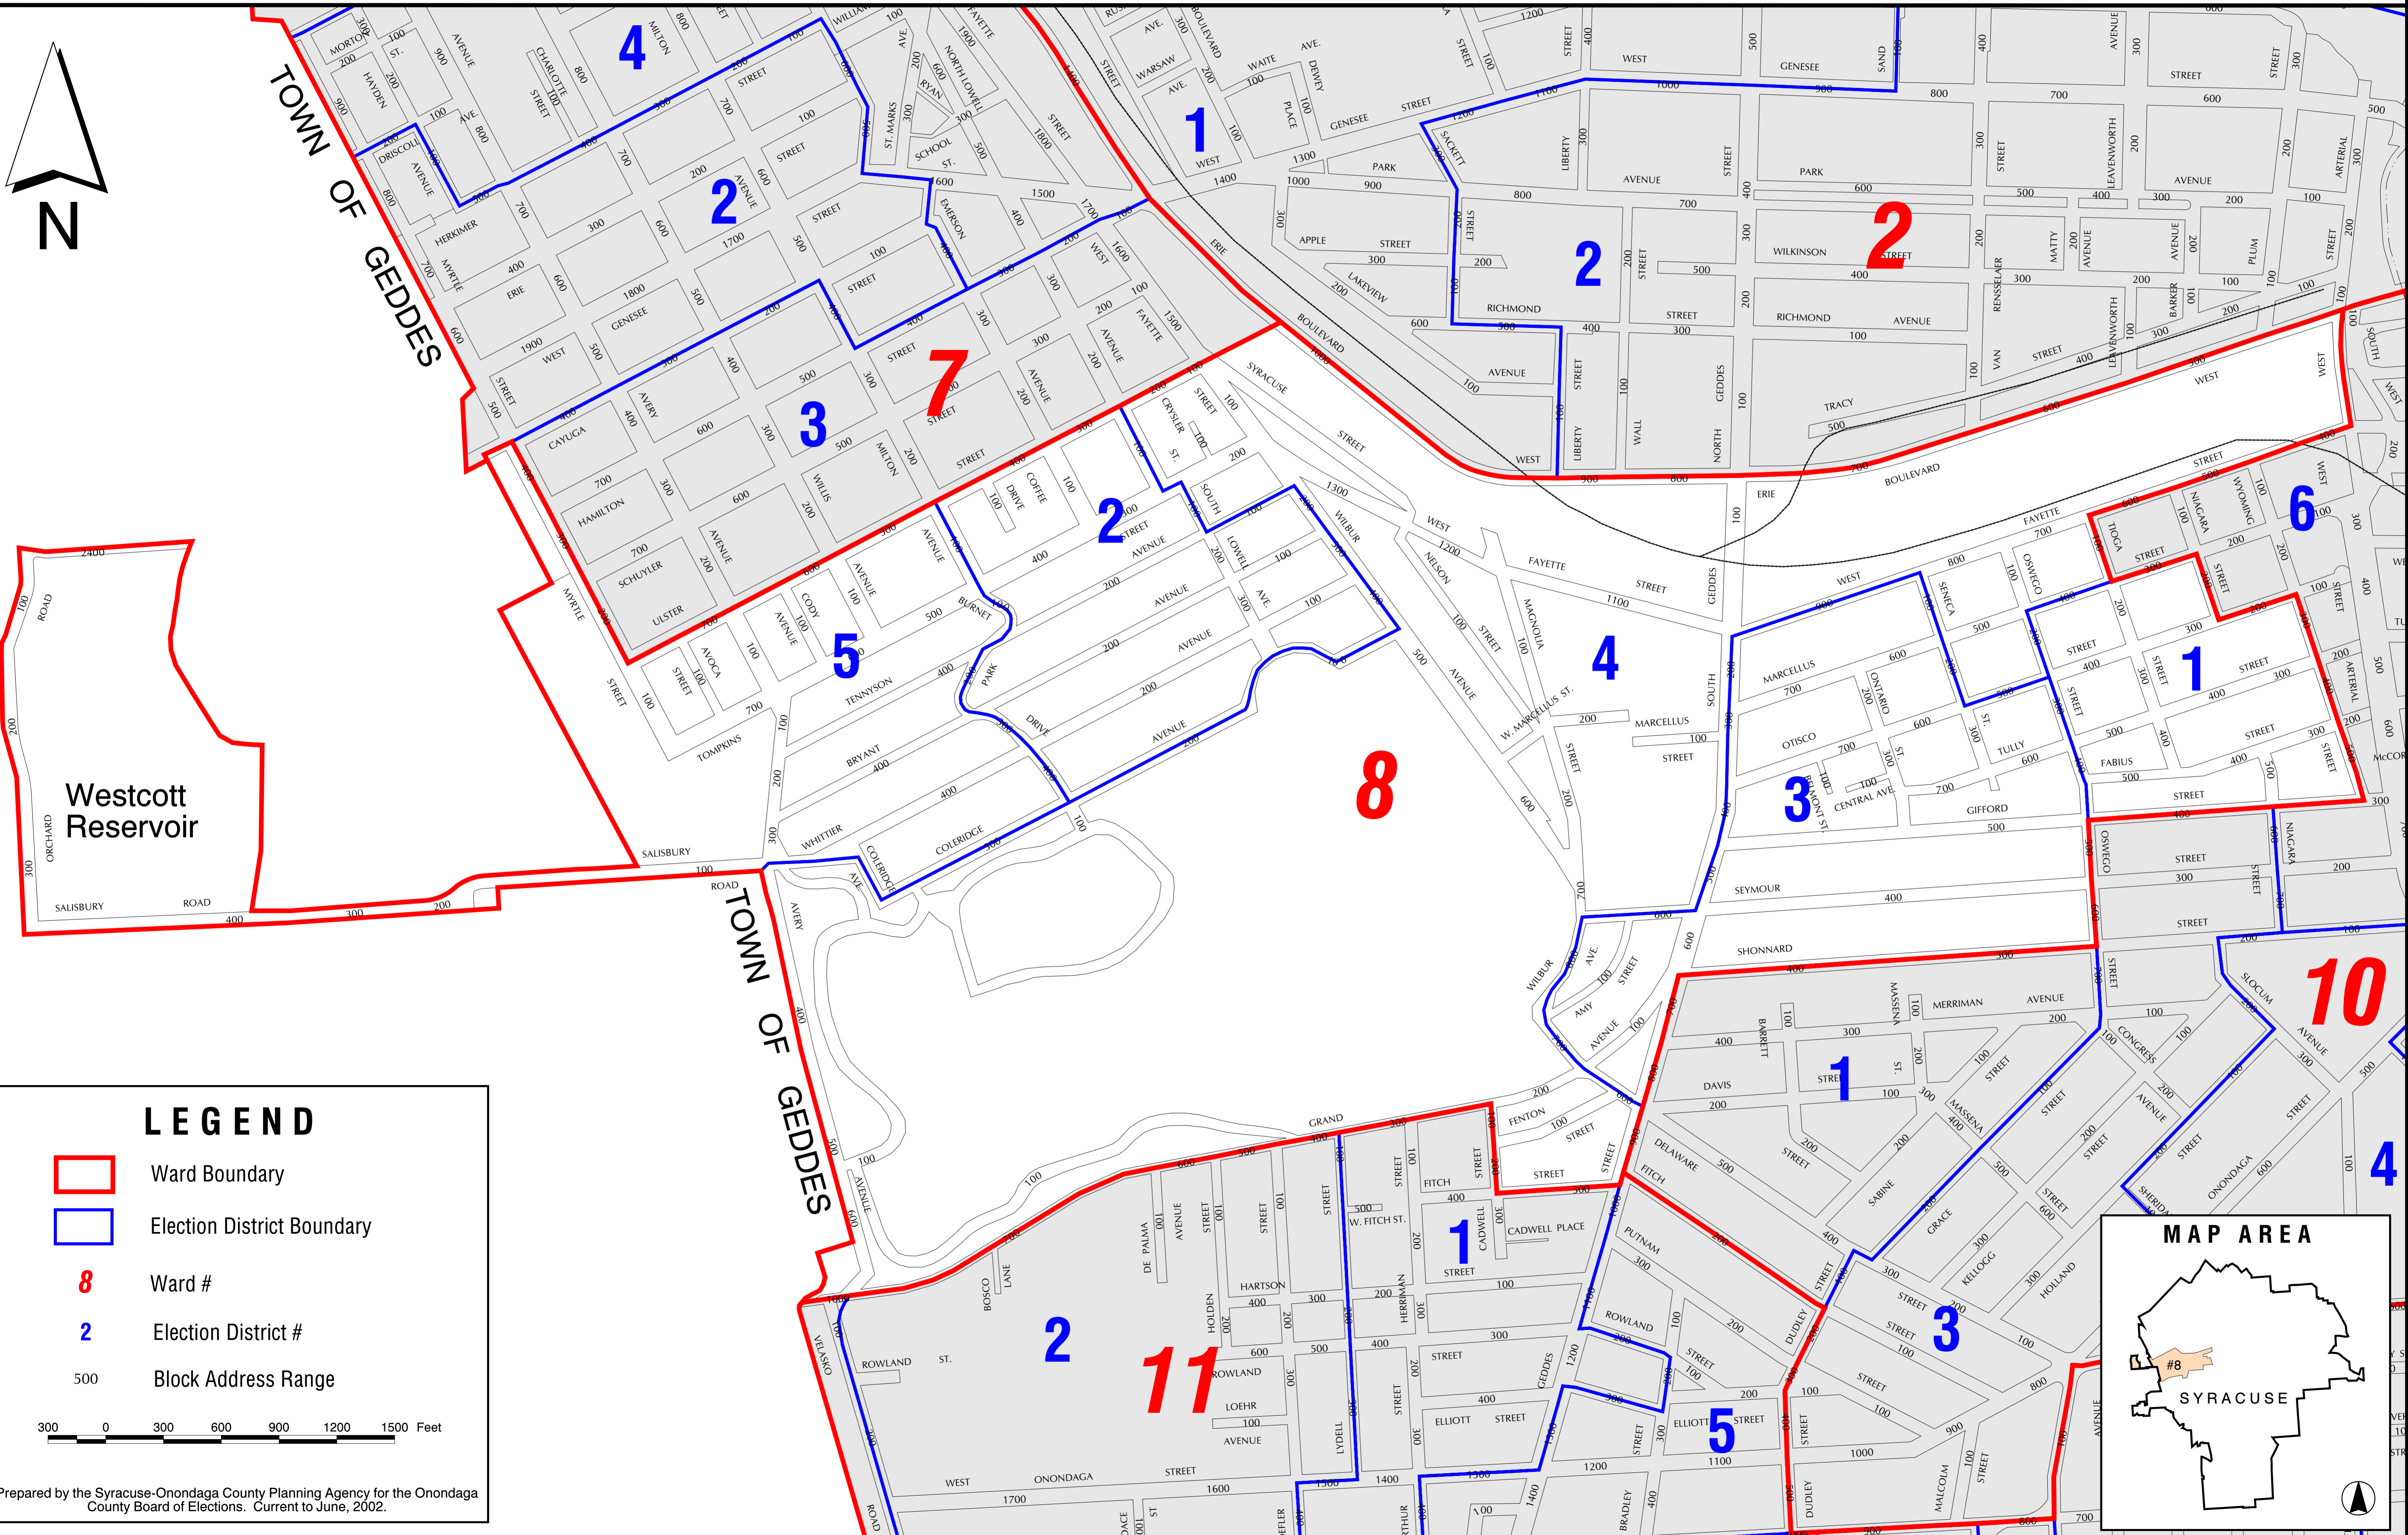

CITY OF SYRACUSE WARDS AND ELECTION DISTRICTS - WARD 8

LEGEND

- Ward Boundary
- Election District Boundary
- 8 Ward #
- 2 Election District #
- 500 Block Address Range

300 0 300 600 900 1200 1500 Feet

Prepared by the Syracuse-Onondaga County Planning Agency for the Onondaga County Board of Elections. Current to June, 2002.