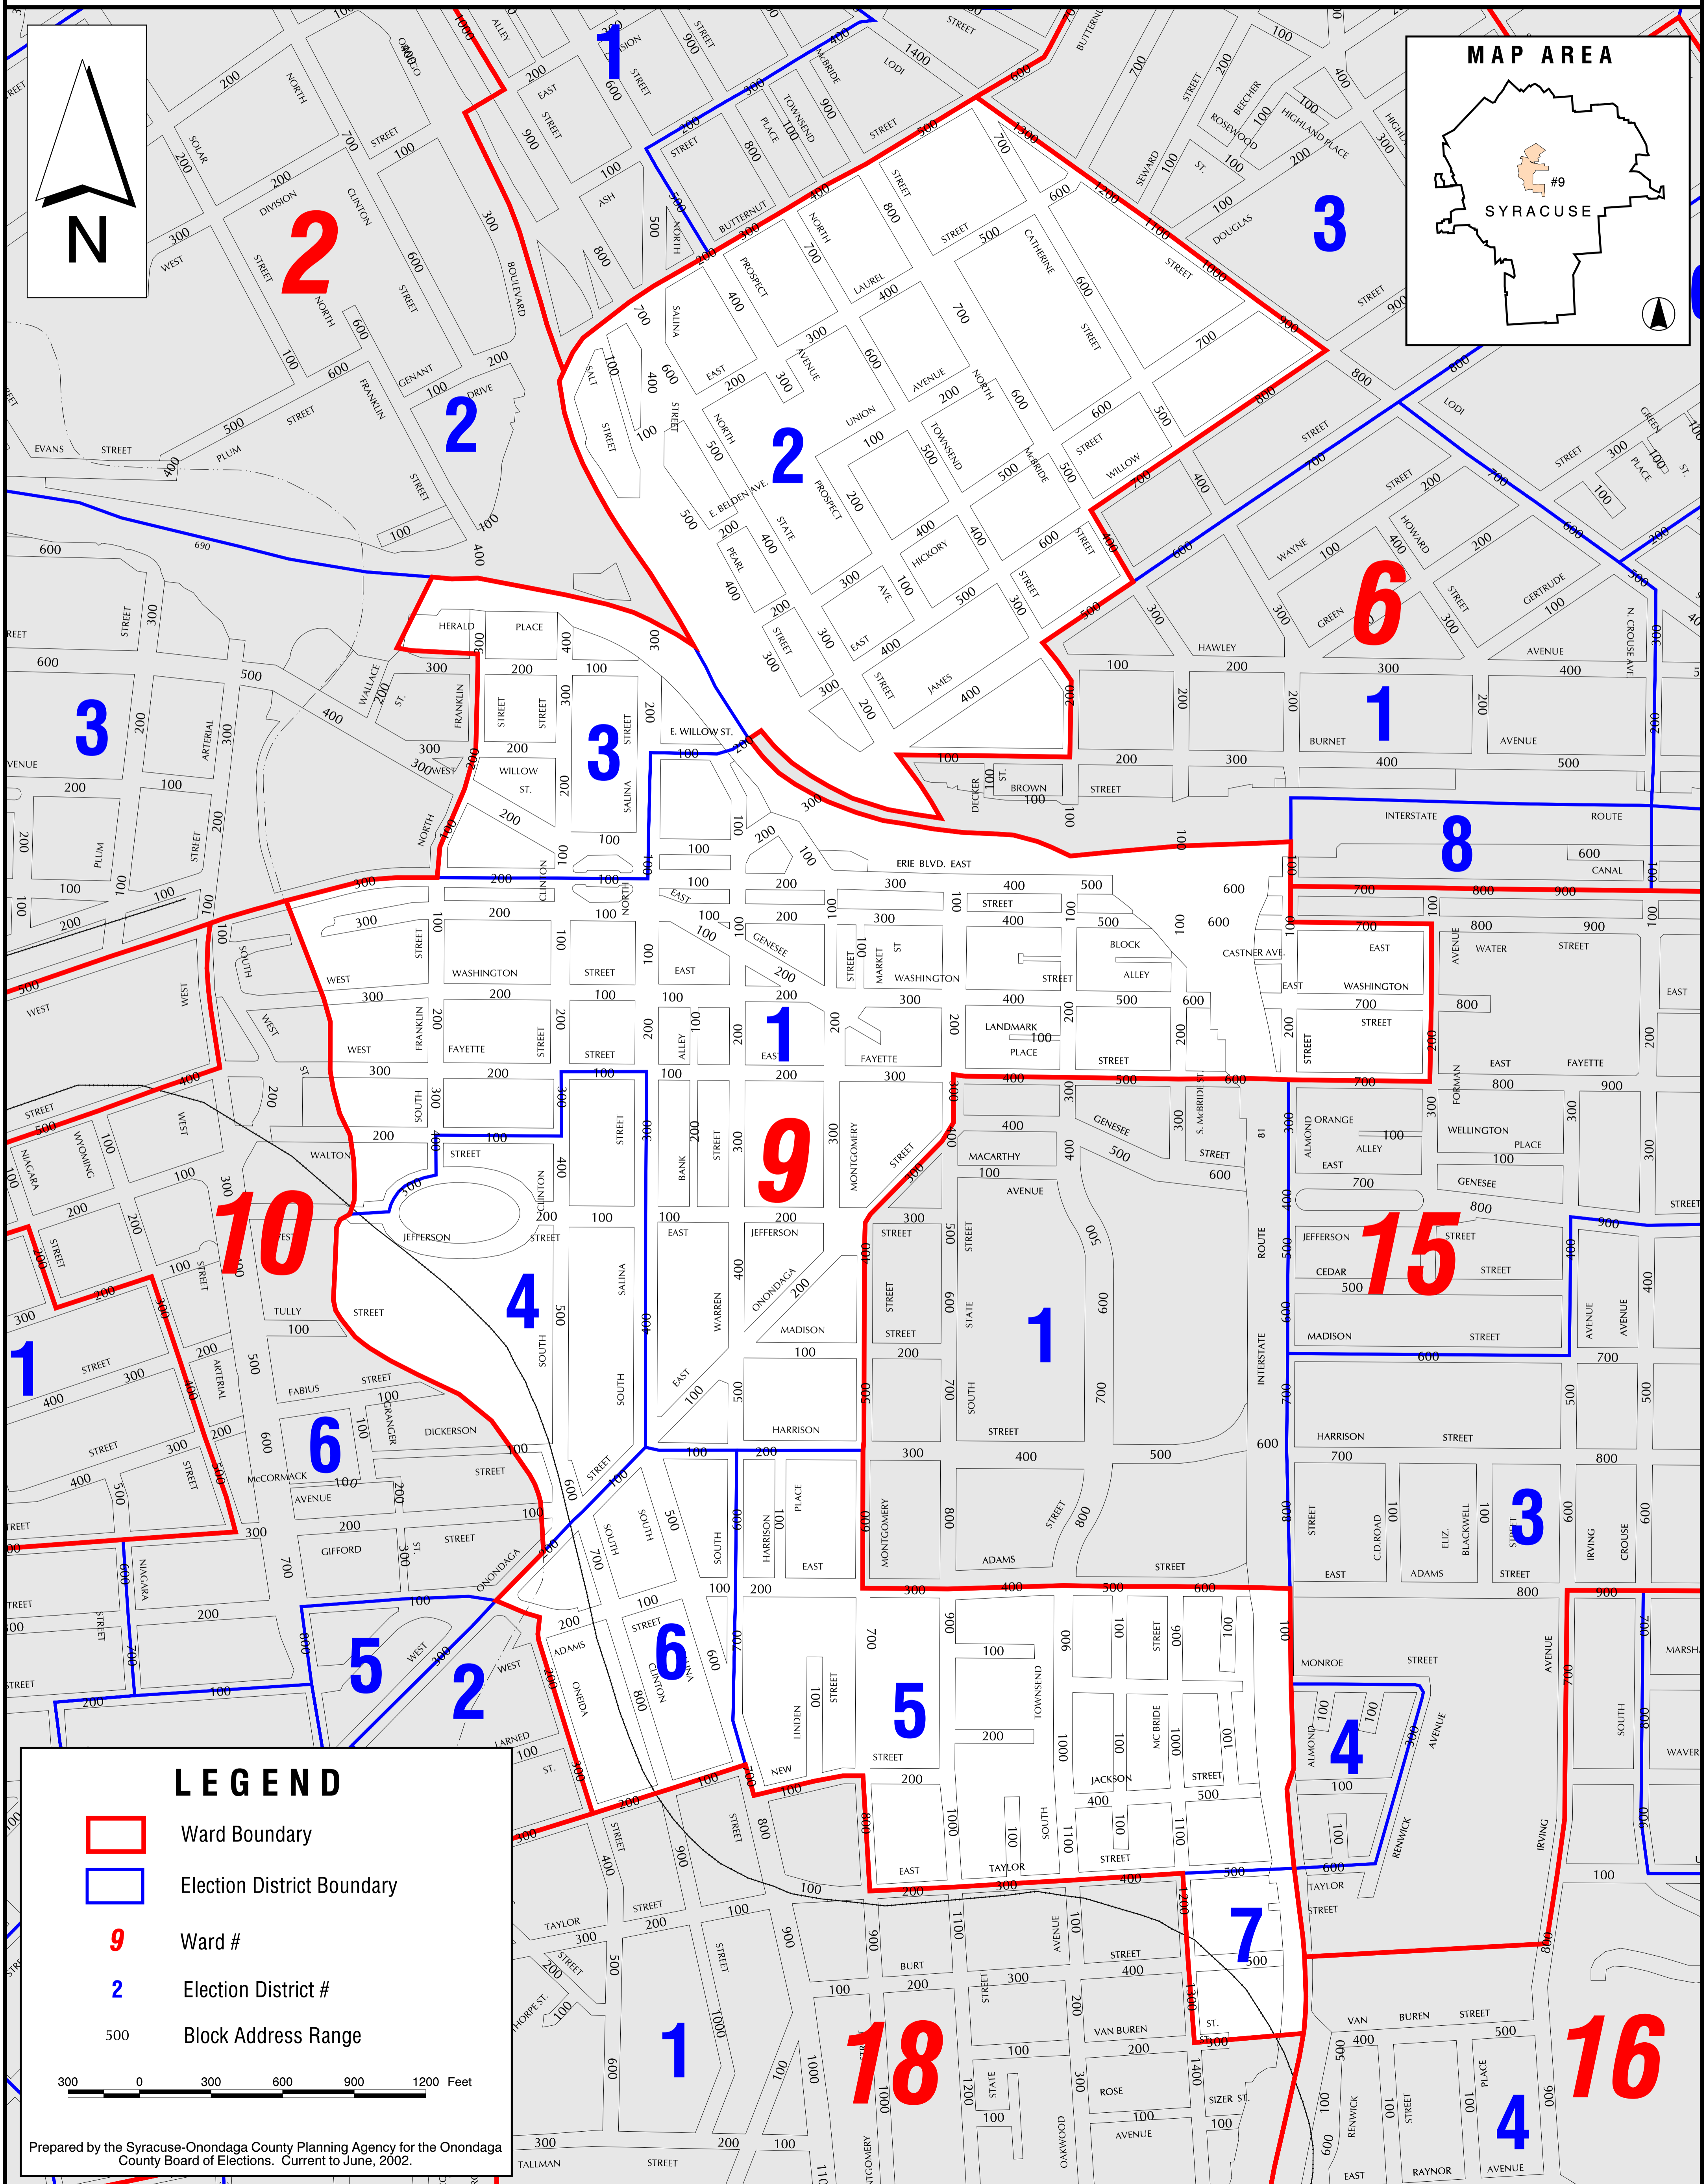

CITY OF SYRACUSE WARDS AND ELECTION DISTRICTS

WARD 9

LEGEND

- Ward Boundary
- Election District Boundary
- 9 Ward #
- 2 Election District #
- 500 Block Address Range

300 0 300 600 900 1200 Feet