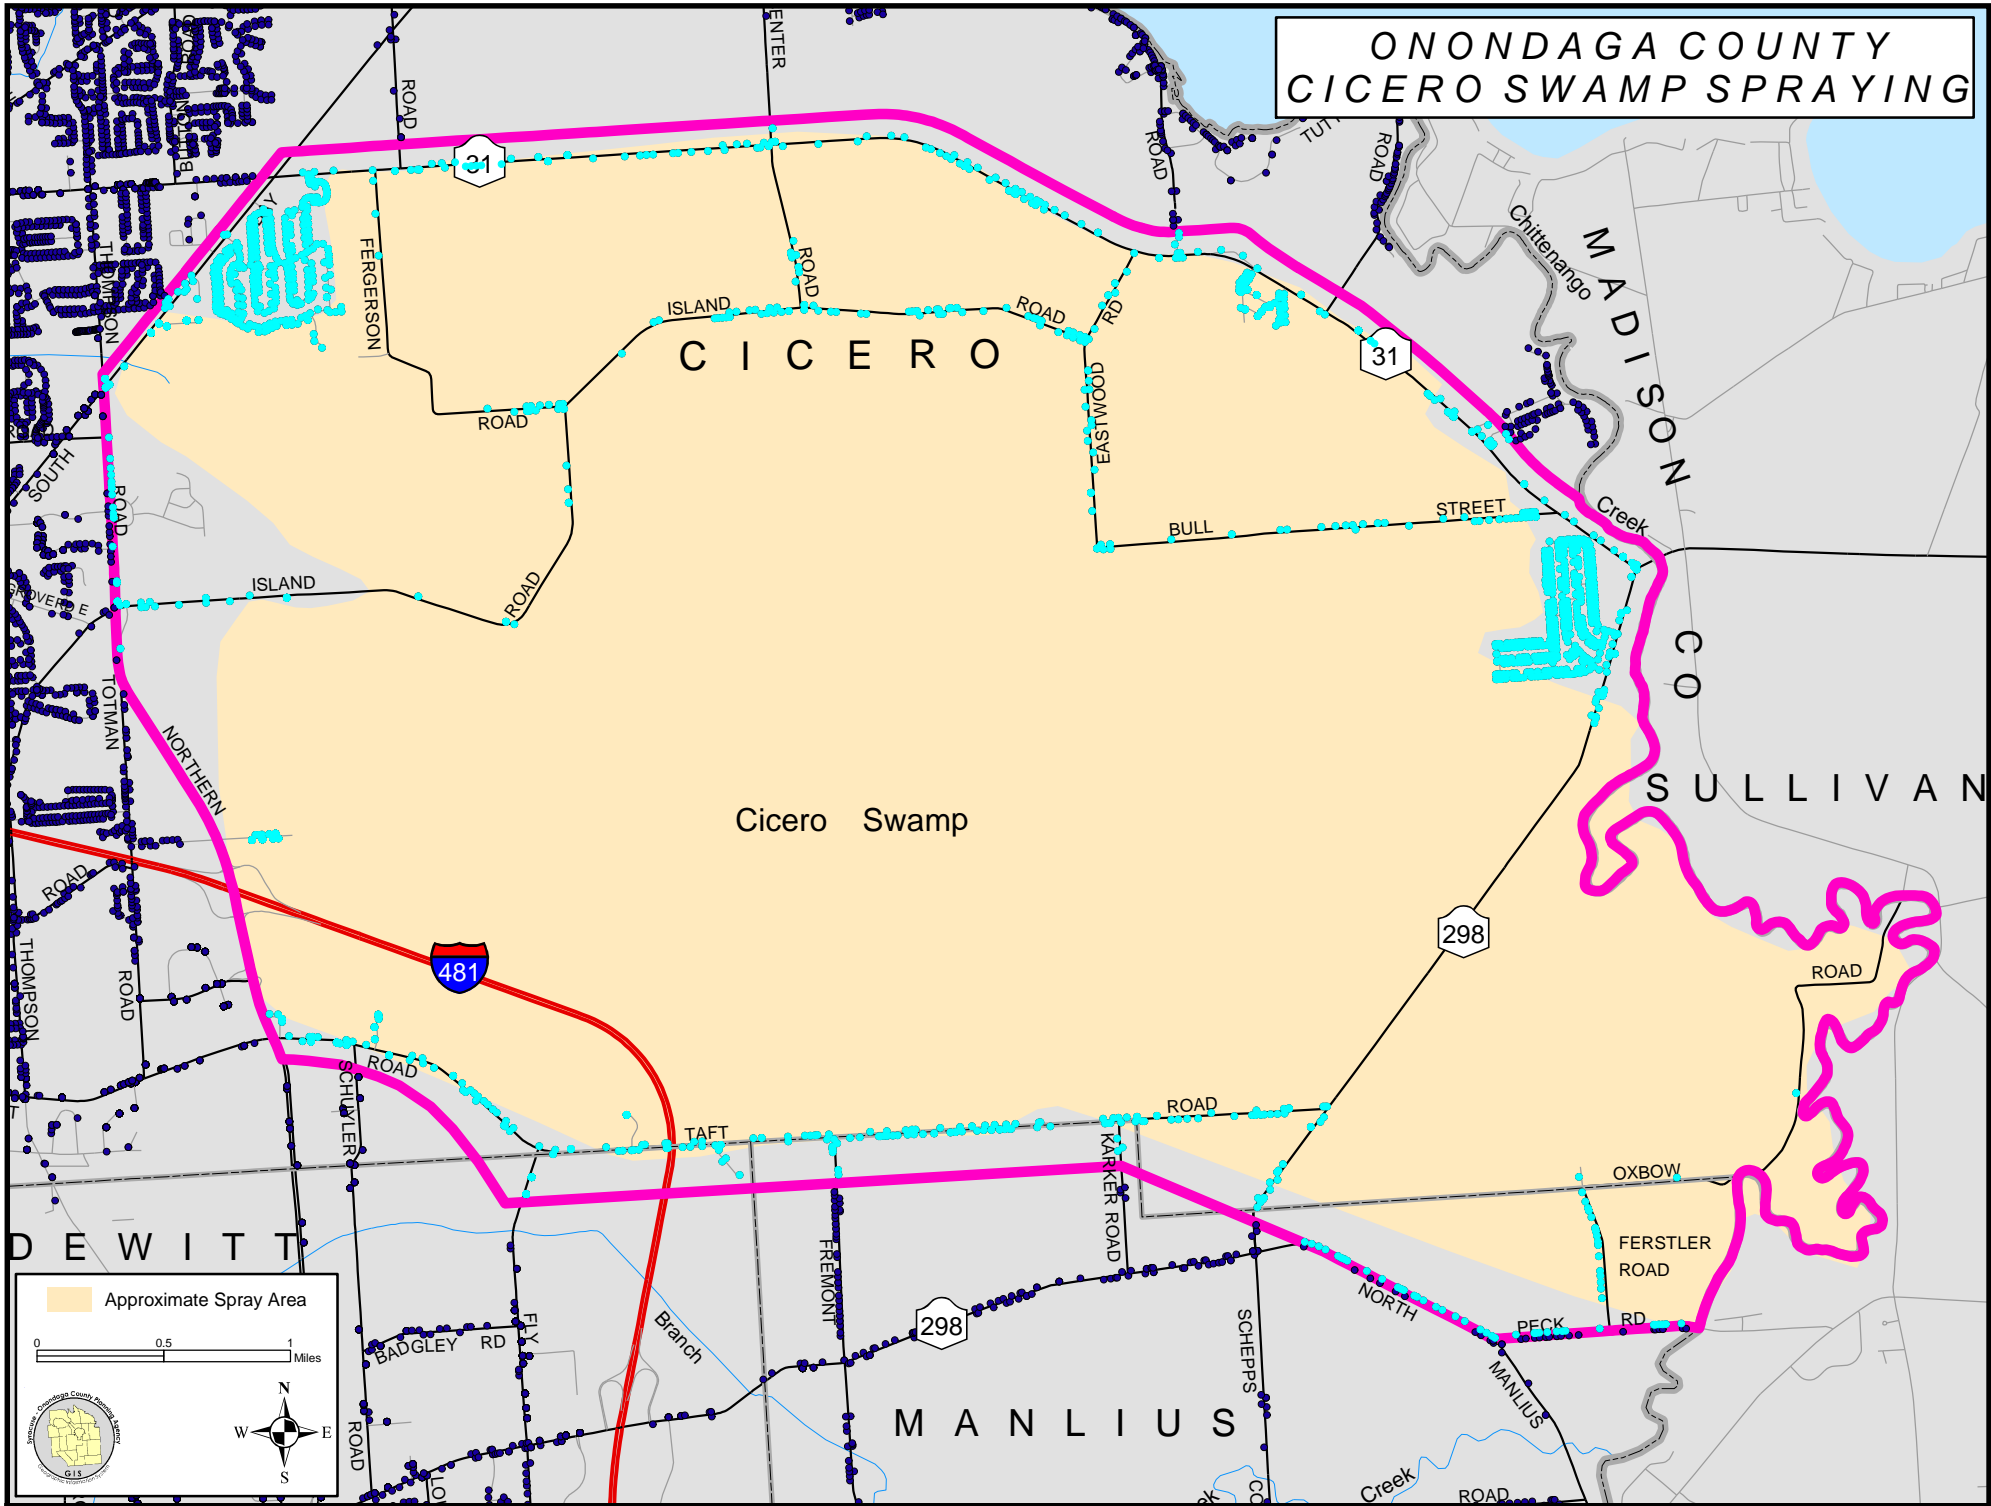

# ONONDAGA COUNTY CICERO SWAMP SPRAYING

C I C E R O

Cicero Swamp

M A D I S O N

C O

S U L L I V A N

D E W I T T

M A N L I U S

Approximate Spray Area

0 0.5 1 Miles

298

31

298

481