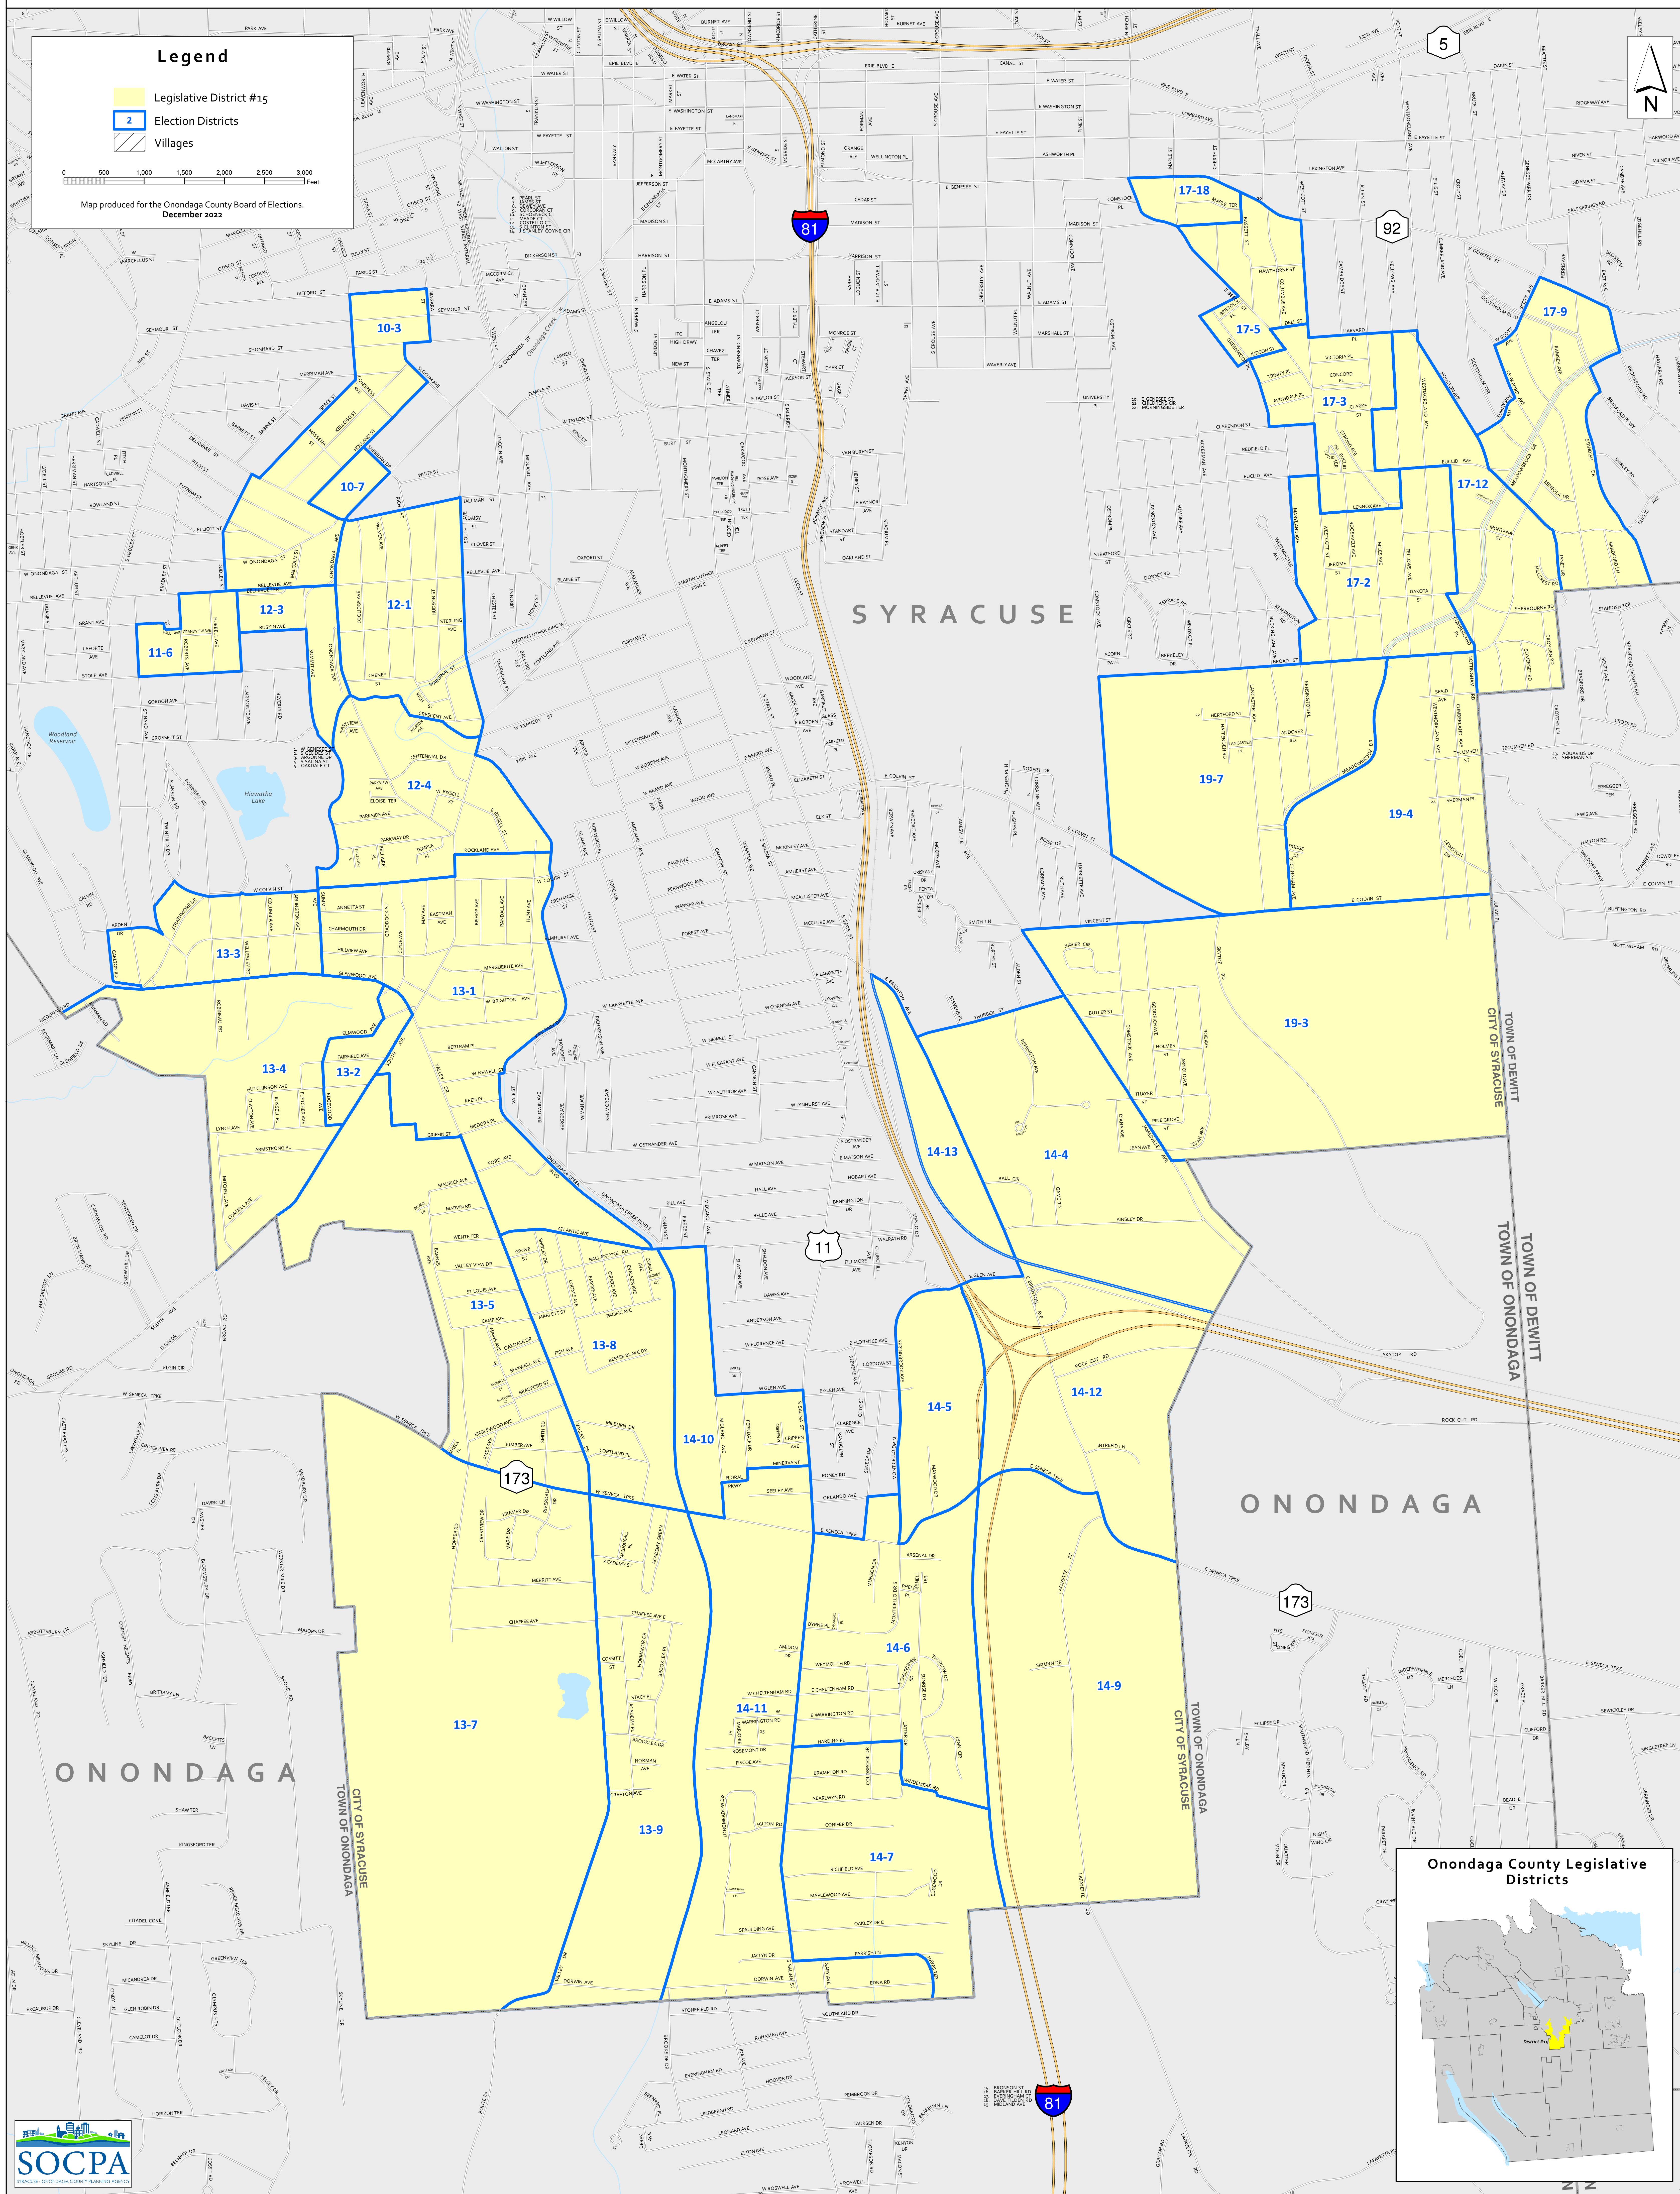

# Onondaga County Legislative District #15

## Legend

- Legislative District #15
- Election Districts
- Villages

0 500 1,000 1,500 2,000 2,500 3,000 Feet

Map produced for the Onondaga County Board of Elections.  
December 2022

### Onondaga County Legislative Districts