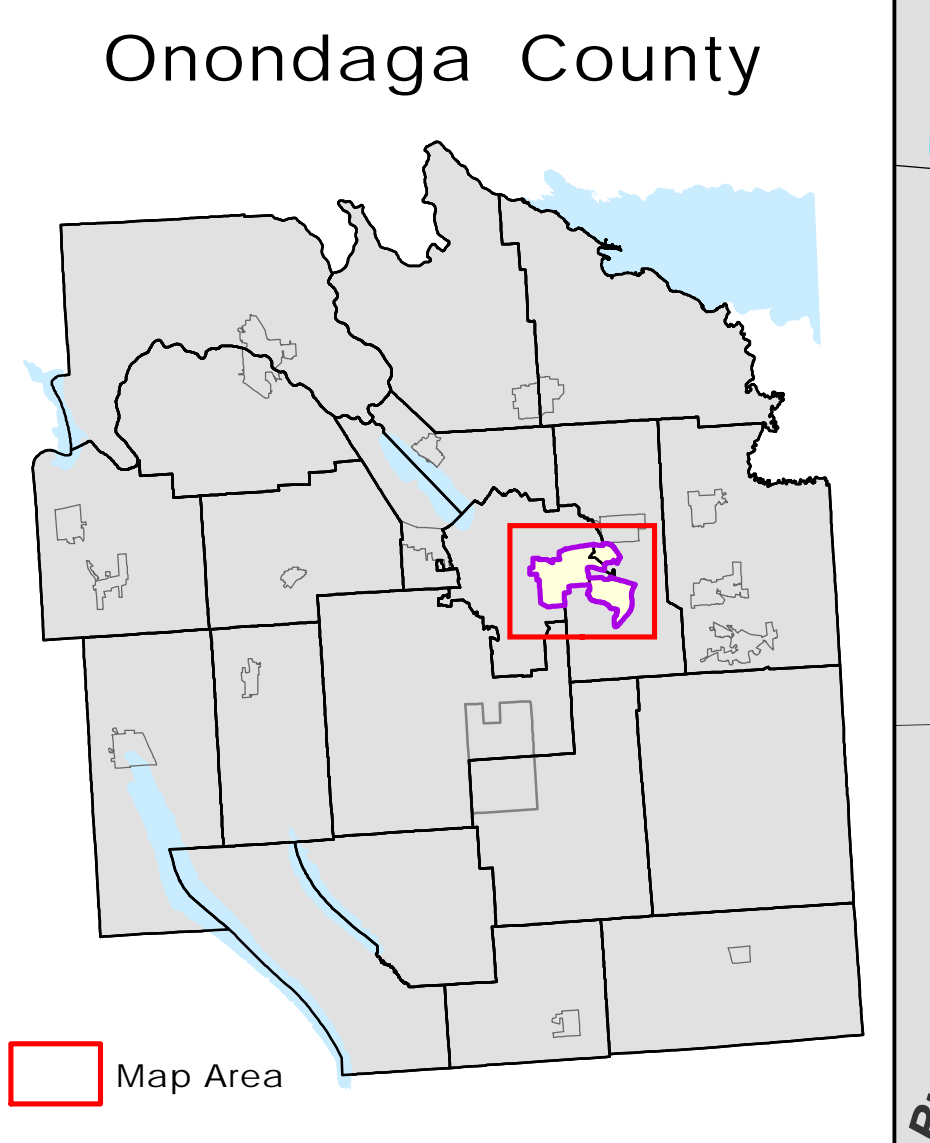

Onondaga County Legislative District # 17

East Syracuse

SYRACUSE

DEWITT

LEGEND

- 4 Election Districts
- Legislative District #17

0 700 1,400 2,100 2,800 Feet

Prepared for the Onondaga County Board of Elections, June 2011.