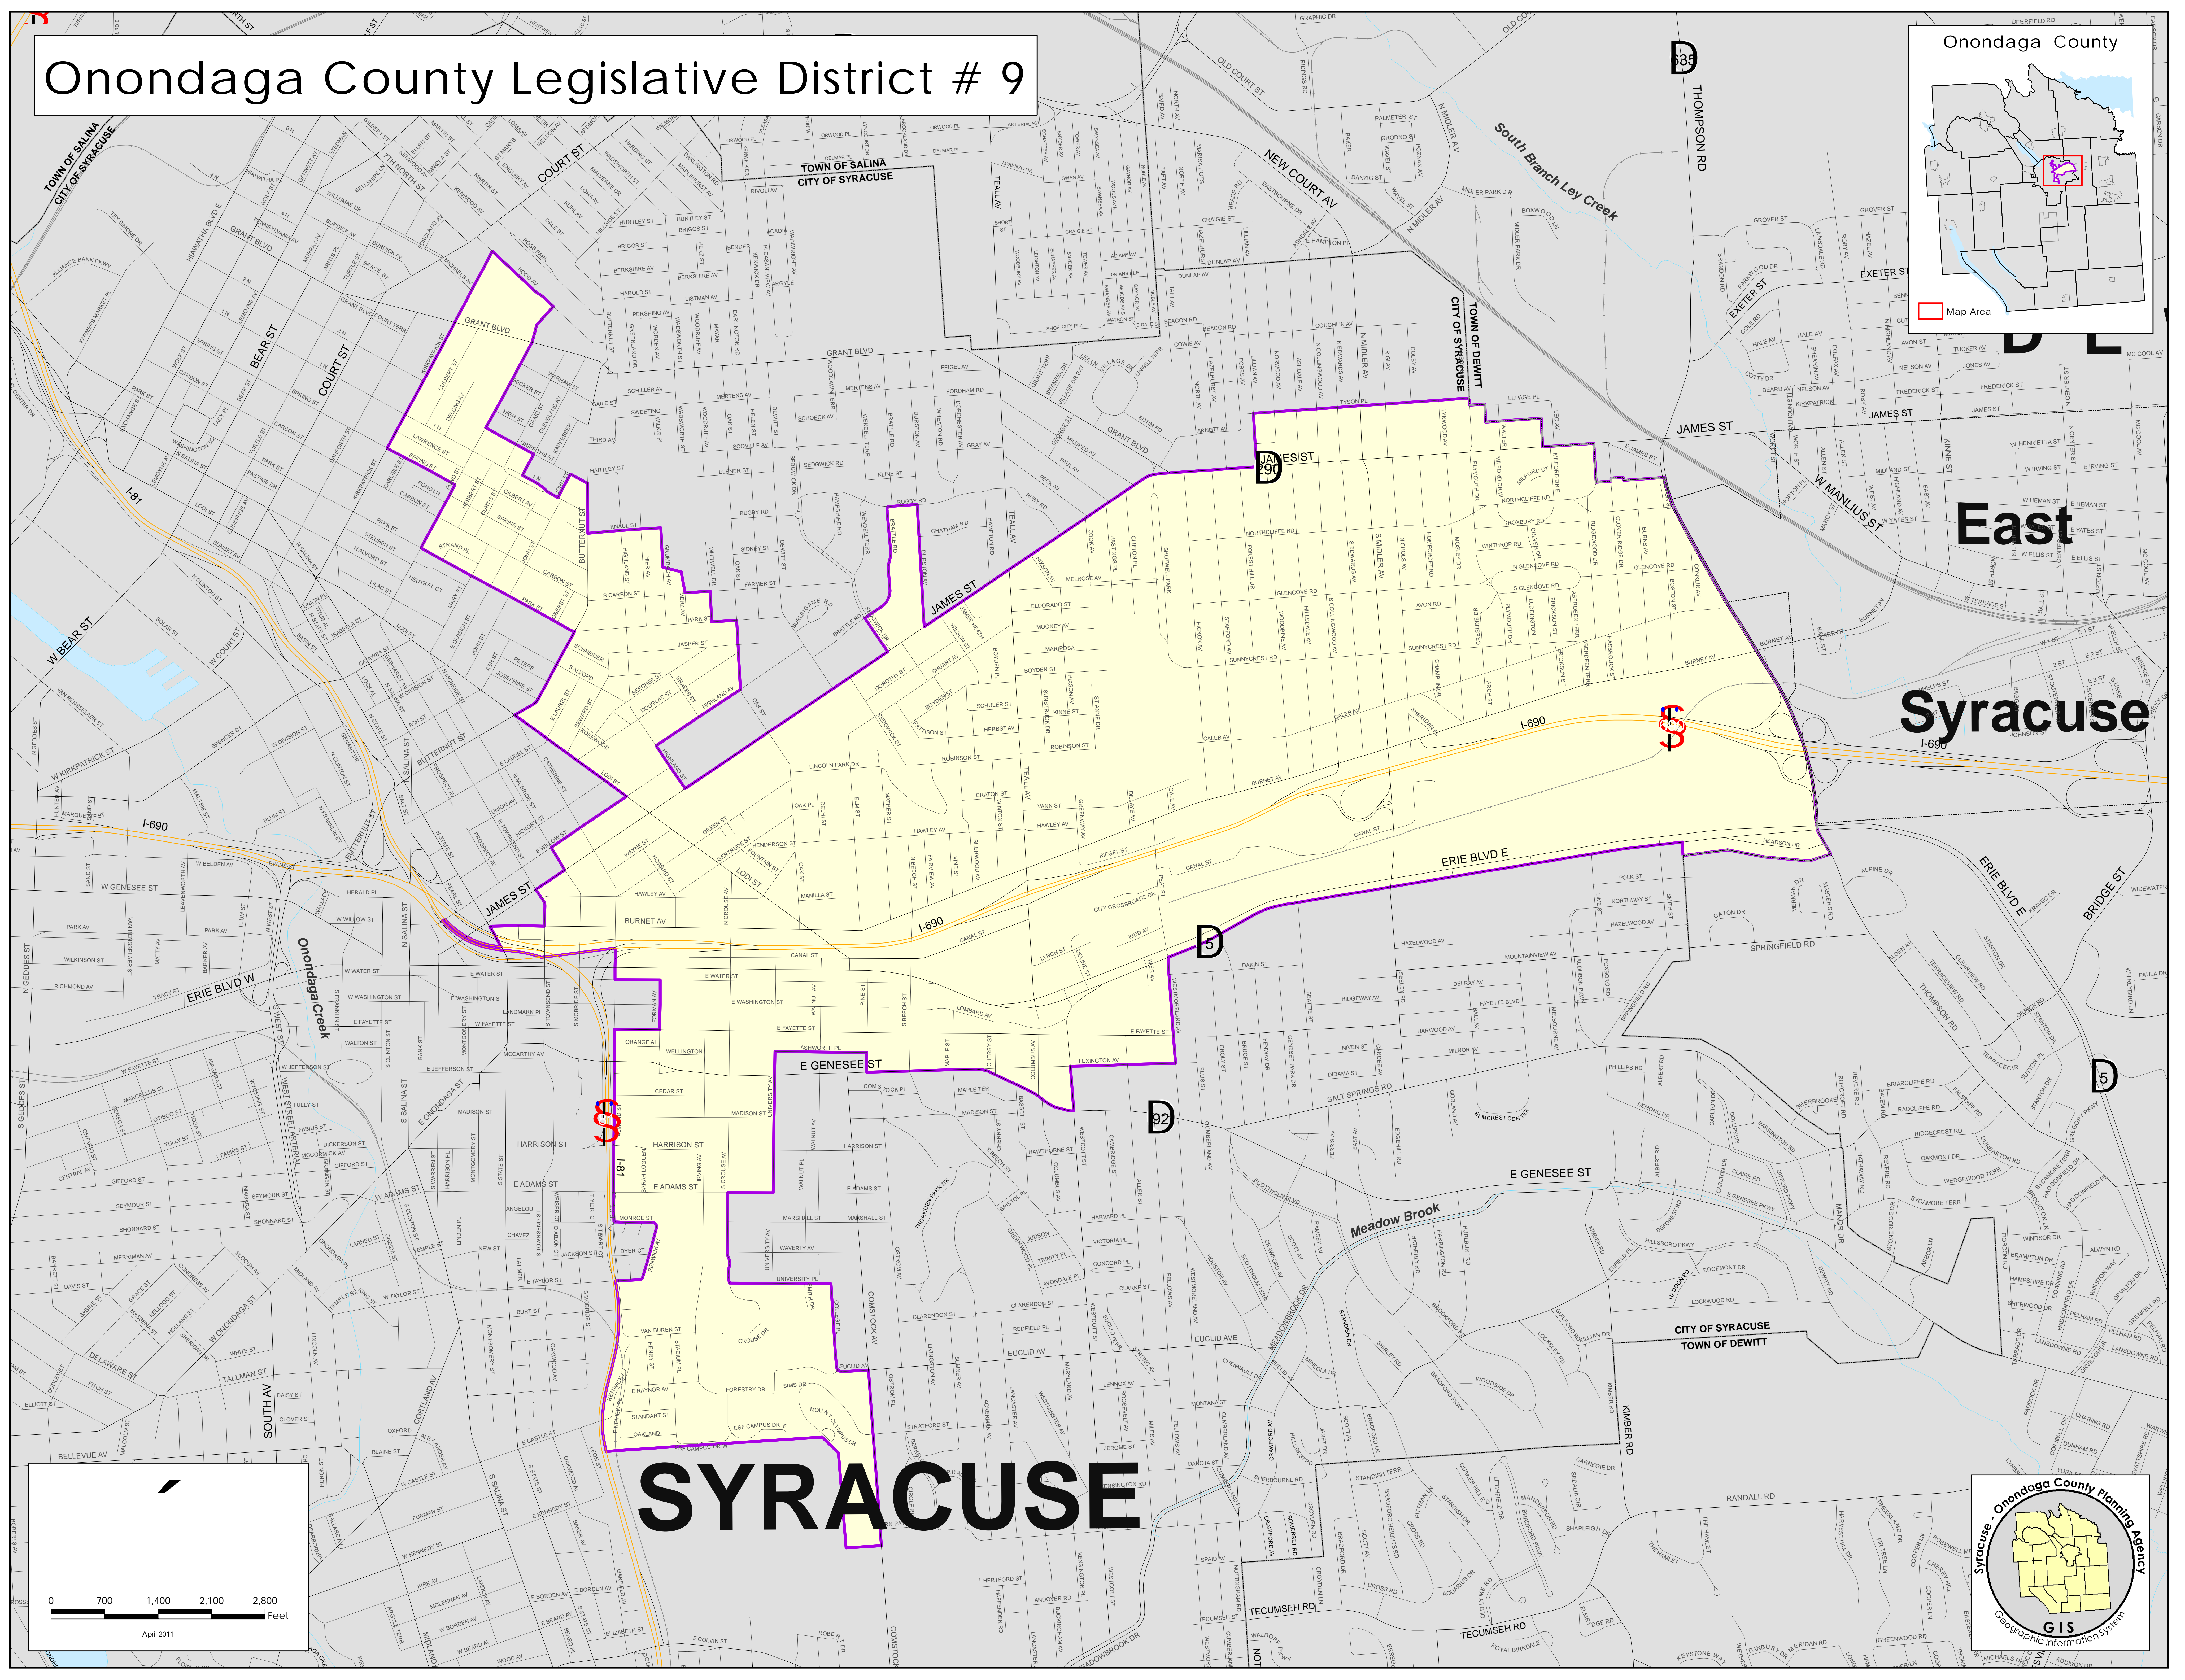

Onondaga County Legislative District # 9

Onondaga County

Map Area

East

Syracuse

SYRACUSE

April 2011